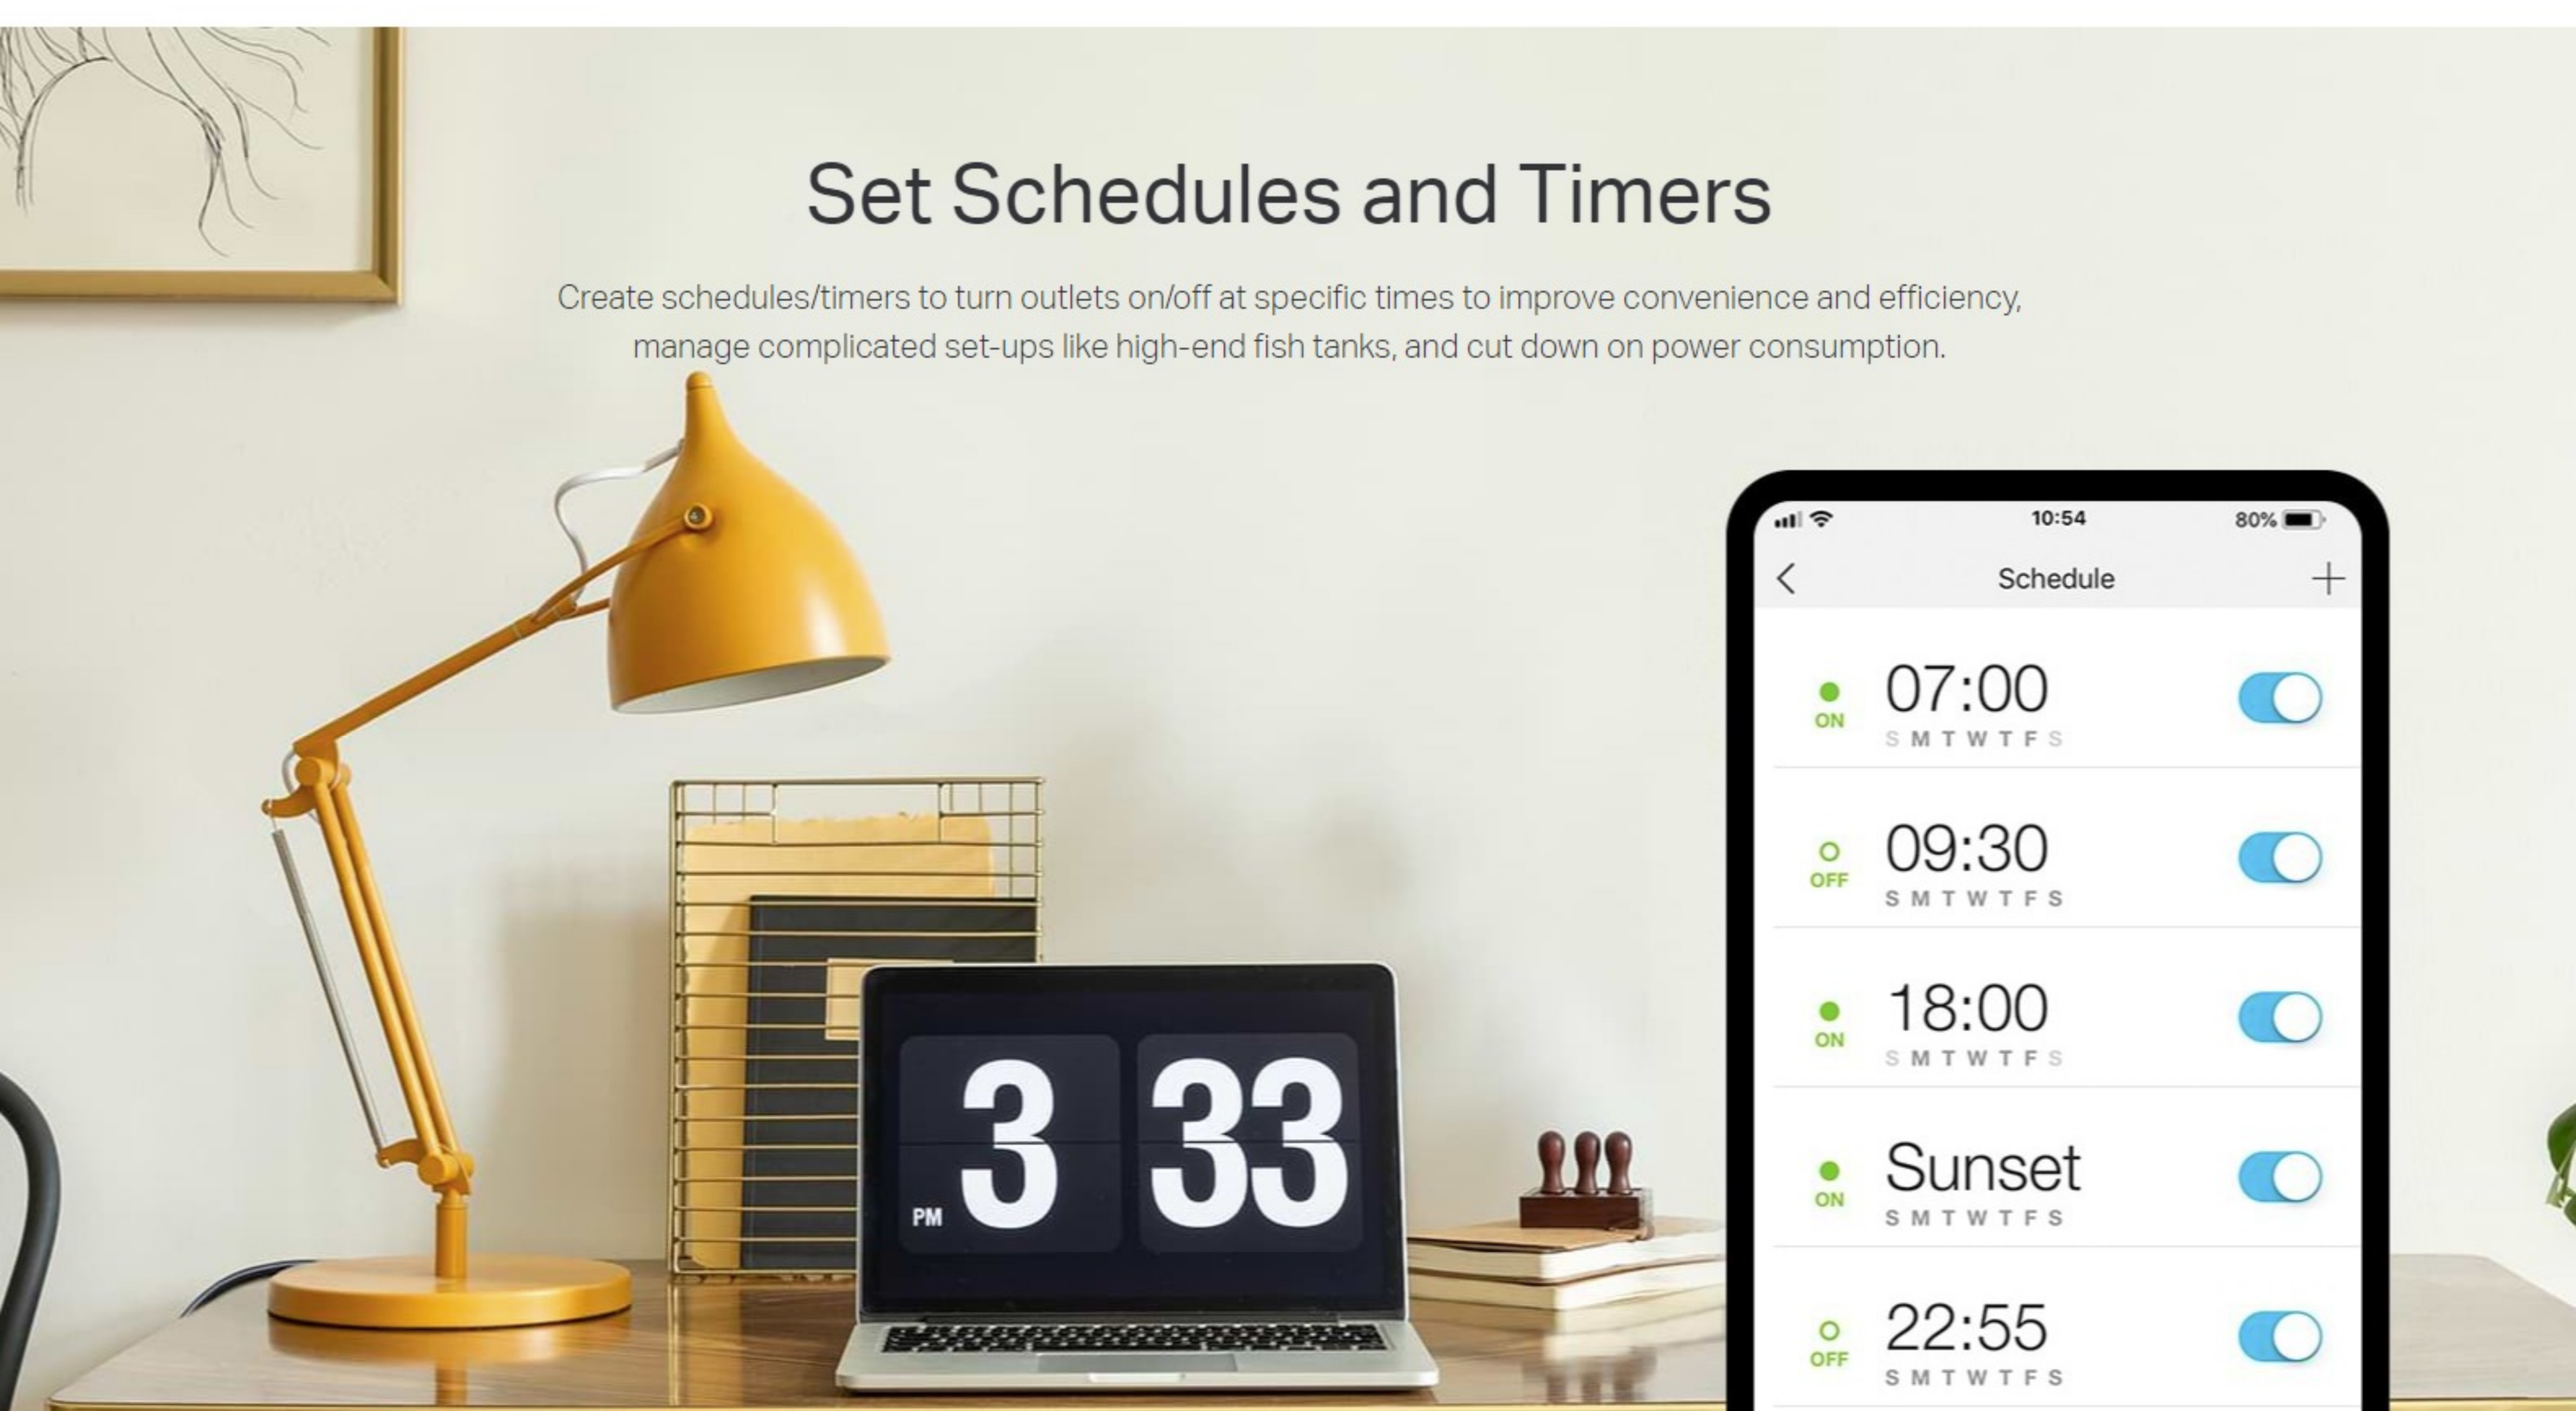

Smart Controls with Surge Protection in One

Kasa Smart Wi-Fi Power Strip

Individual Control 3 Smart Outlets

With 3 smart outlets that can be separately managed and 2 always-on USB ports, the Kasa Smart Wi-Fi Power Strip meets your diverse needs like supporting multiple appliances from lamps to humidifiers and more simultaneously or independently.

Set Schedules and Timers

Create schedules/timers to turn outlets on/off at specific times to improve convenience and efficiency, manage complicated set-ups like high-end fish tanks, and cut down on power consumption.