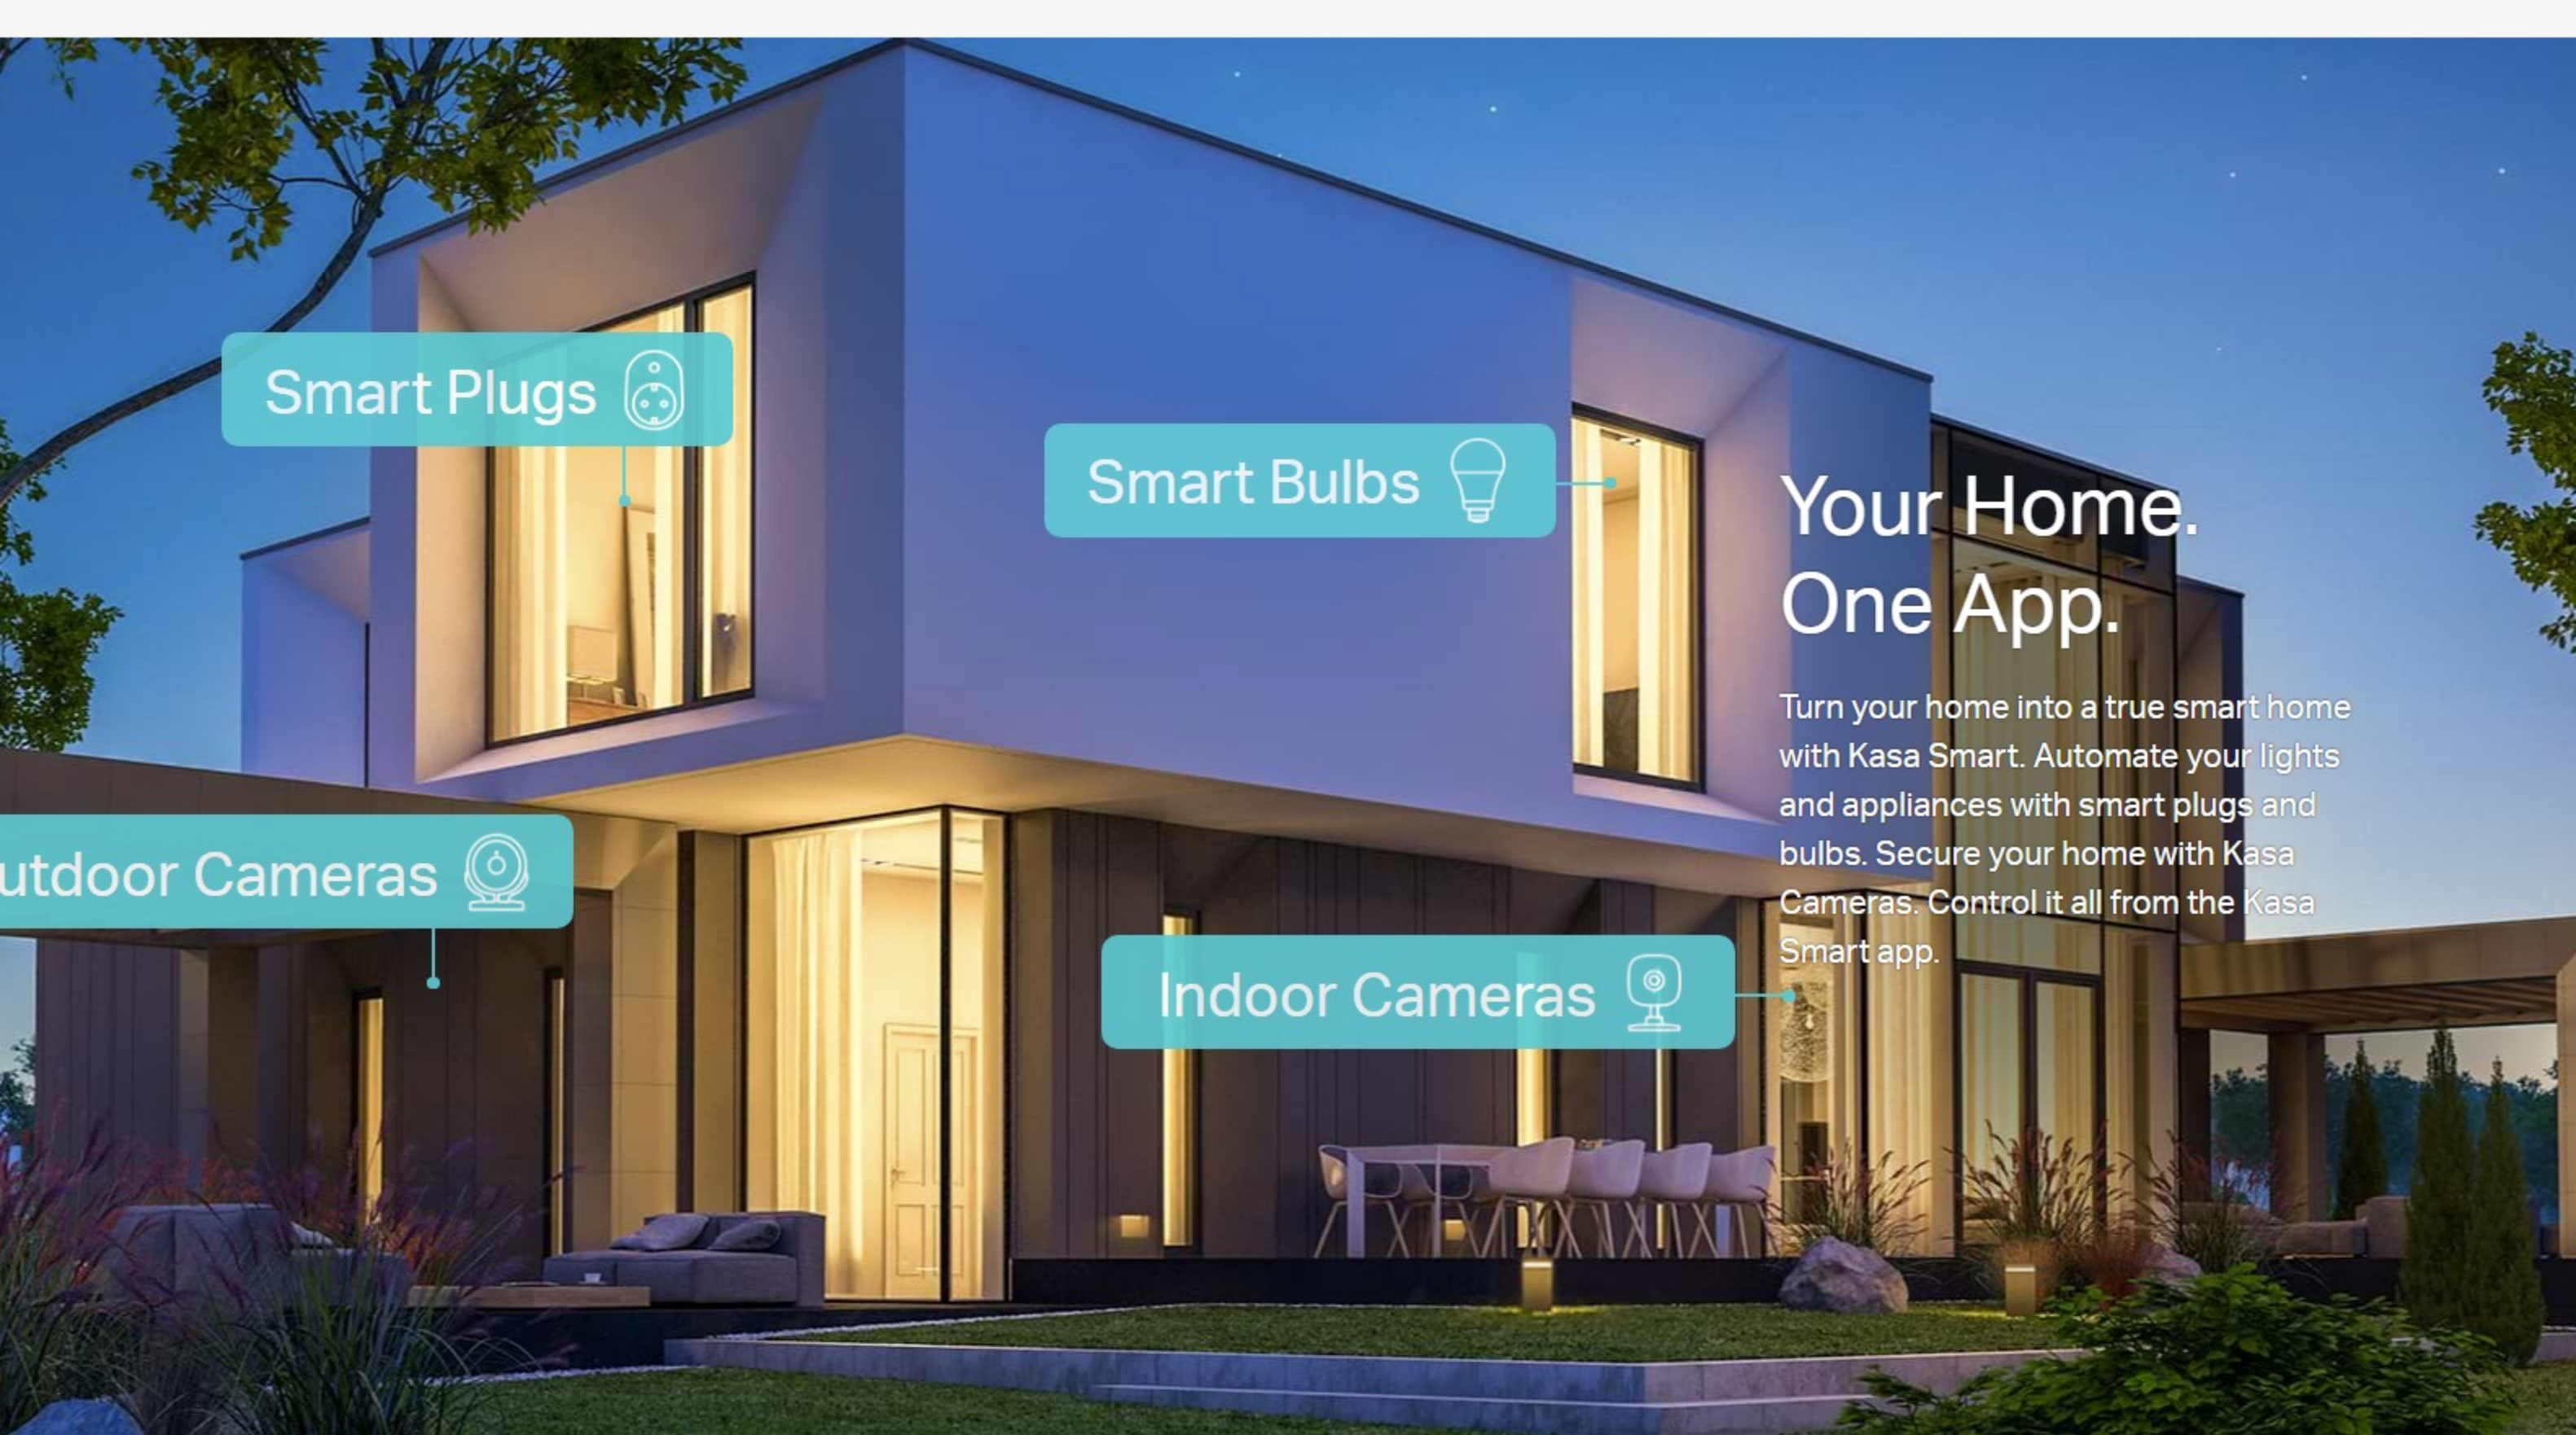

Smart Controls with Surge Protection in One

Kasa Smart Wi-Fi Power Strip

Individual Control 3 Smart Outlets

With 3 smart outlets that can be separately managed and 2 always-on USB ports, the Kasa Smart Wi-Fi Power Strip meets your diverse needs like supporting multiple appliances from lamps to humidifiers and more simultaneously or independently.

Set Schedules and Timers

Create schedules/timers to turn outlets on/off at specific times to improve convenience and efficiency, manage complicated set-ups like high-end fish tanks, and cut down on power consumption.

No Hub Required

Connect to any secured 2.4 GHz wireless network to control directly. No need for a separate hub or extra equipment.

Surge Protection

Surge protection shields sensitive electronics and appliances from sudden electrical surges and spikes, including those caused by lightning or short circuits. Keep your devices safe during thunderstorms.

Smart Plugs

Smart Bulbs

Outdoor Cameras

Indoor Cameras

Your Home. One App.

Turn your home into a true smart home with Kasa Smart. Automate your lights and appliances with smart plugs and smart bulbs. Secure your home with Kasa Cameras. Control it all from the Kasa Smart app.