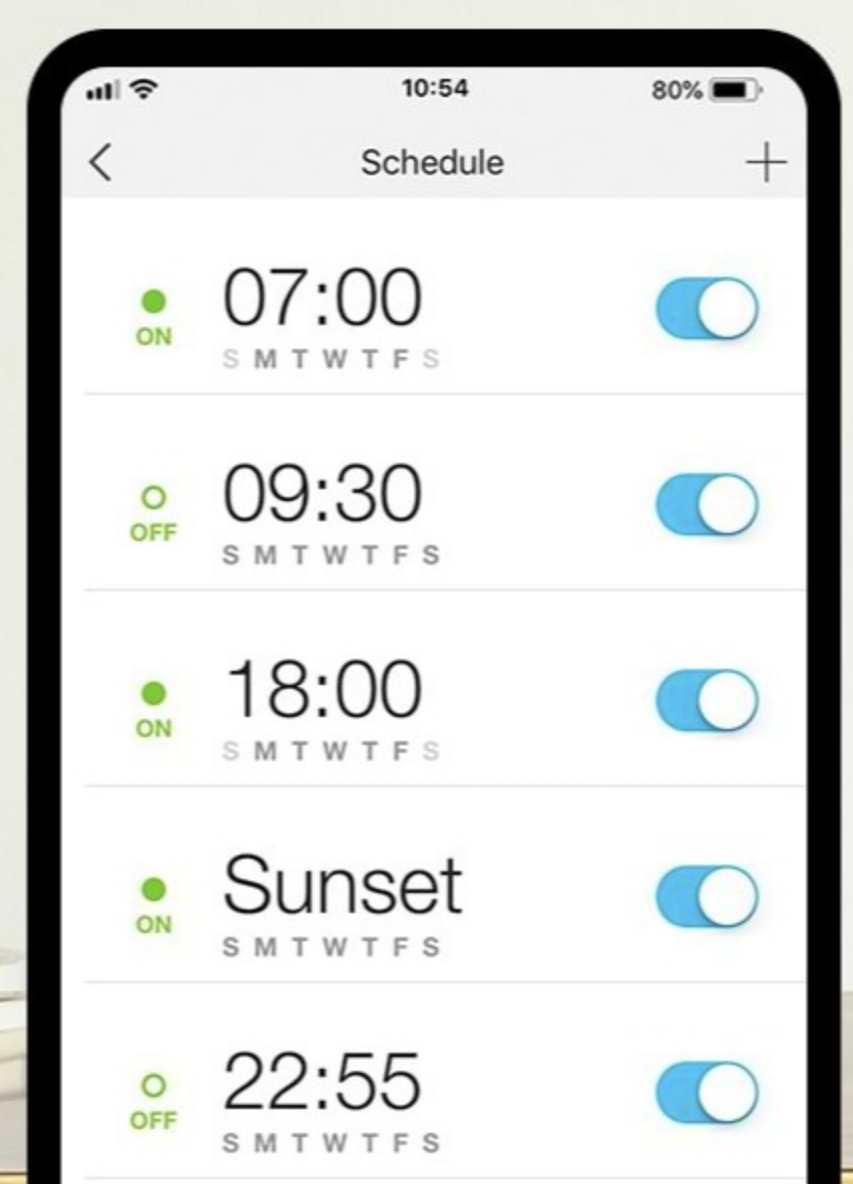

Smart Controls with Surge Protection in One

Kasa Smart Wi-Fi Power Strip

Individual Control 3 Smart Outlets

With 3 smart outlets that can be separately managed and 2 always-on USB ports, the Kasa Smart Wi-Fi Power Strip meets your diverse needs like supporting multiple appliances from lamps to humidifiers and more simultaneously or independently.

Set Schedules and Timers

Create schedules/timers to turn outlets on/off at specific times to improve convenience and efficiency, manage complicated set-ups like high-end fish tanks, and cut down on power consumption.