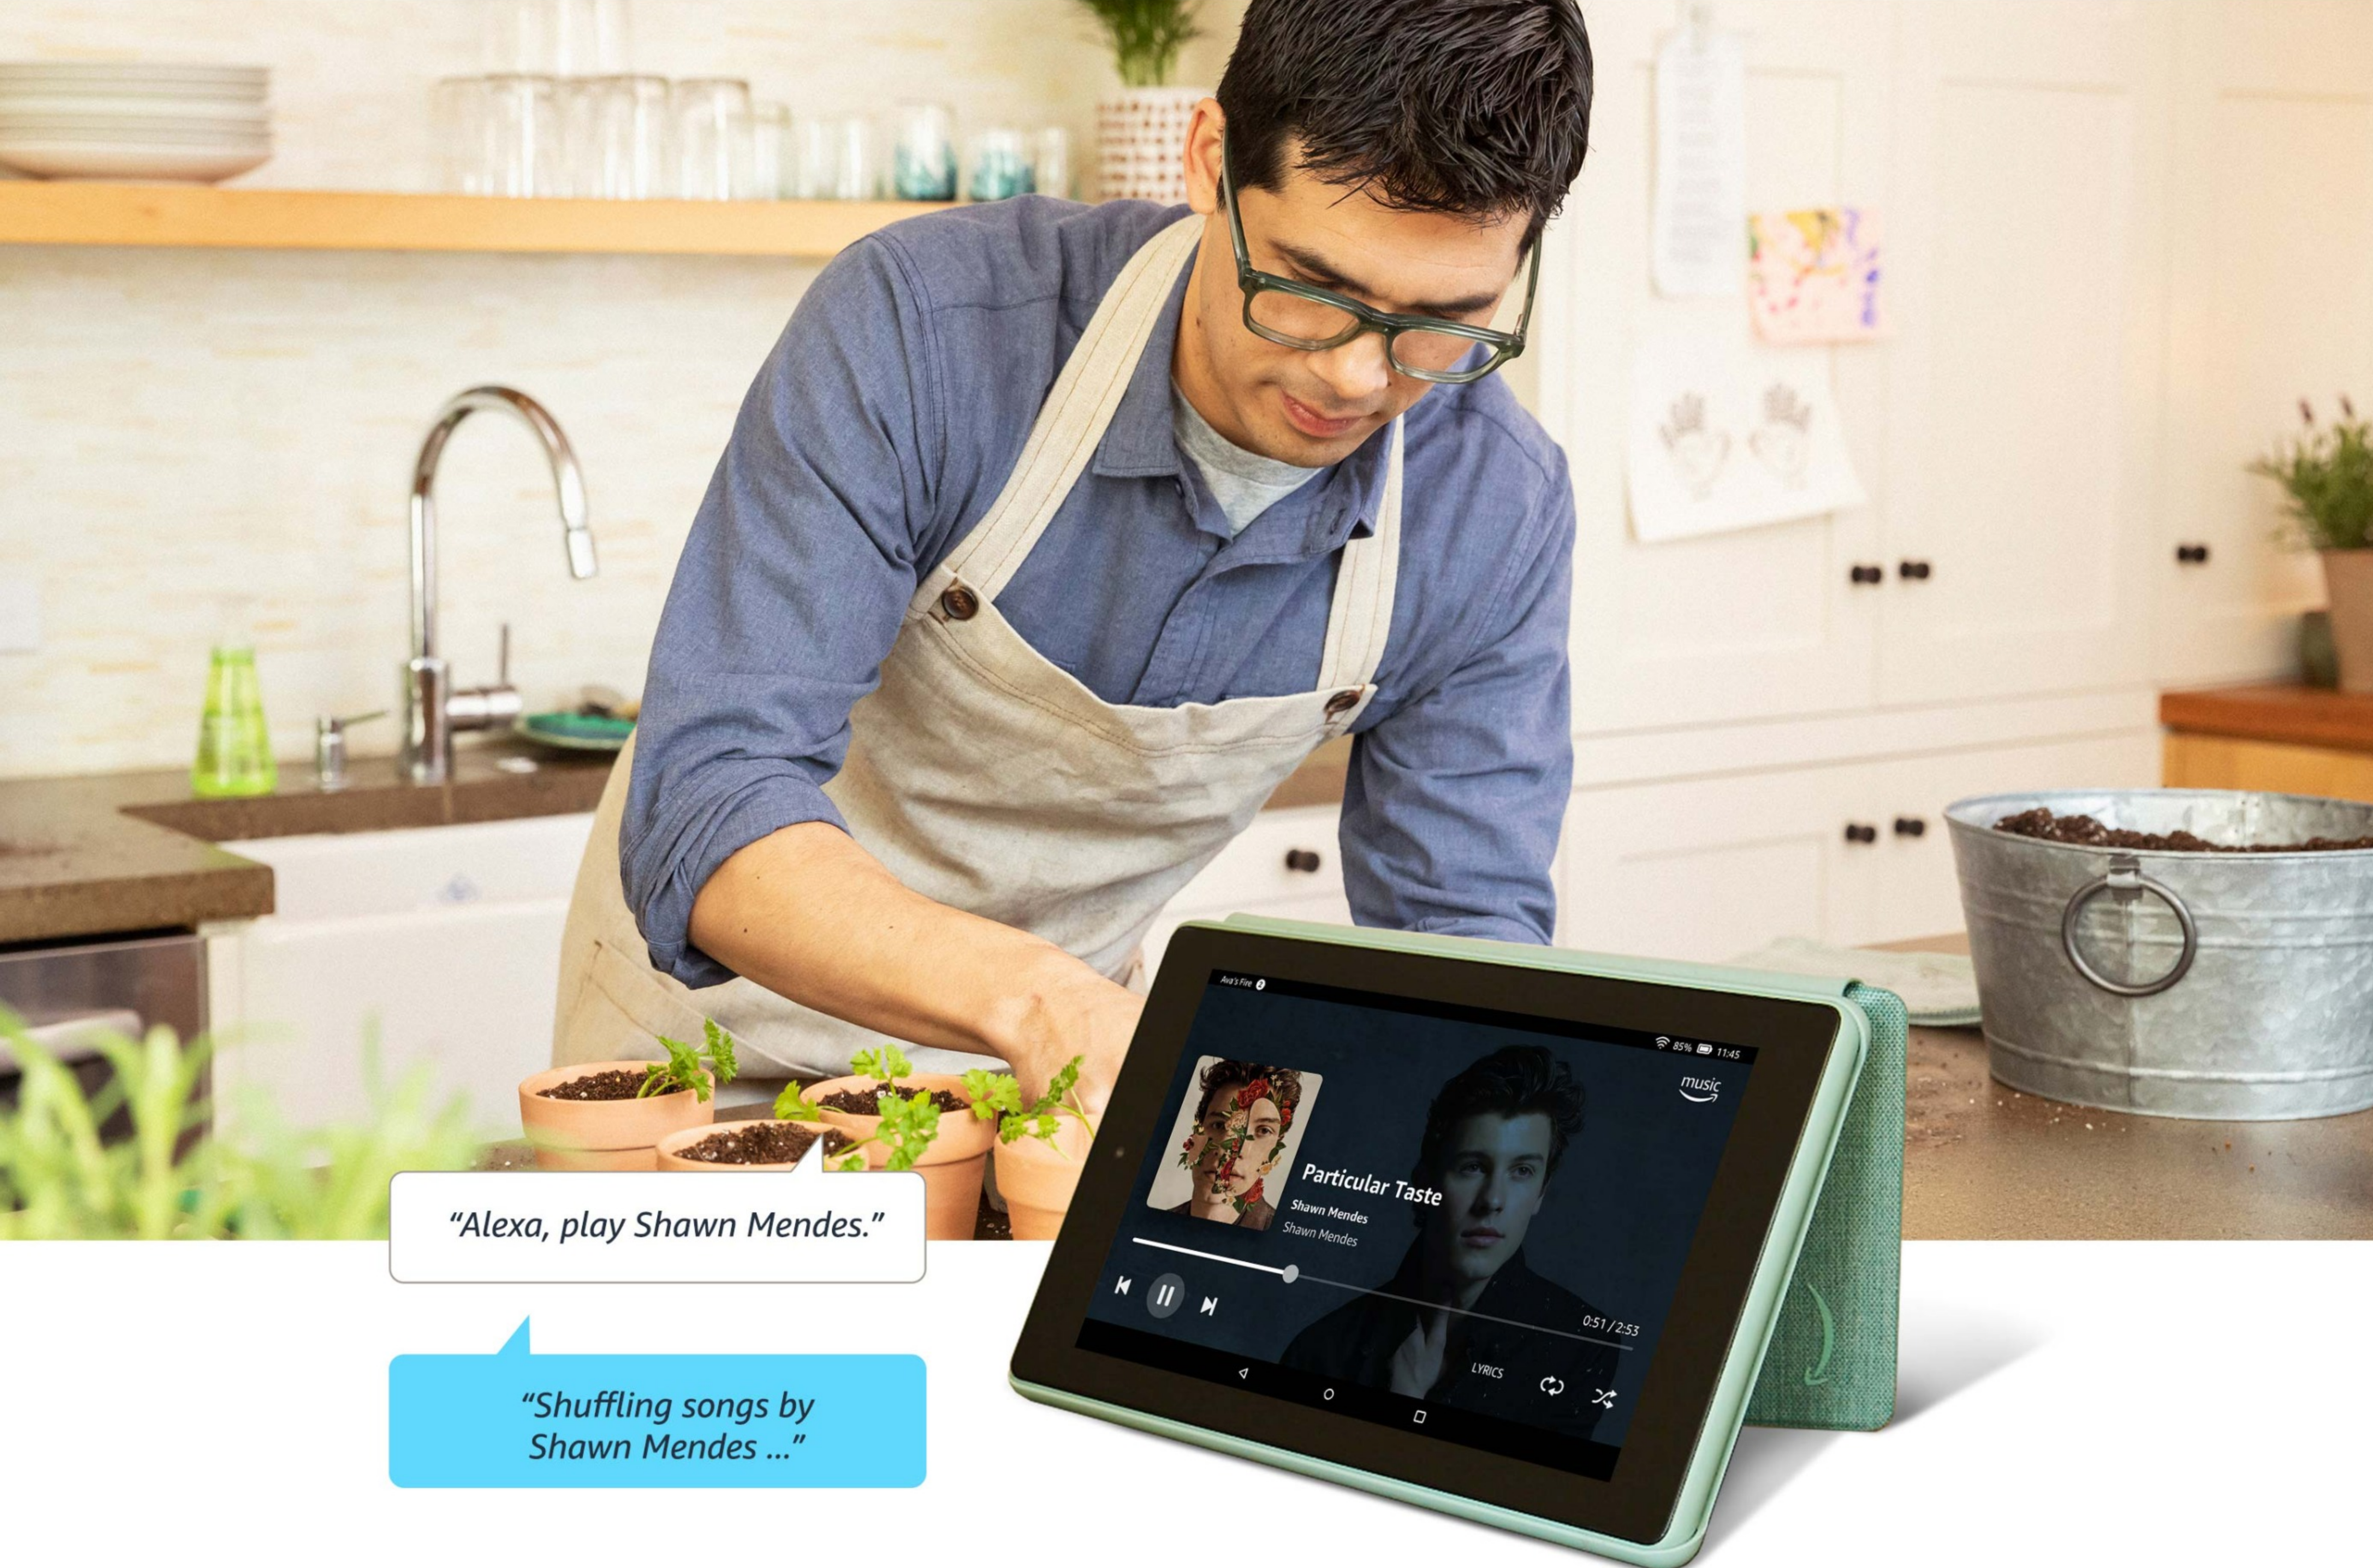

"Alexa, play Shawn Mendes."

"Shuffling songs by Shawn Mendes ..."

Meet Alexa