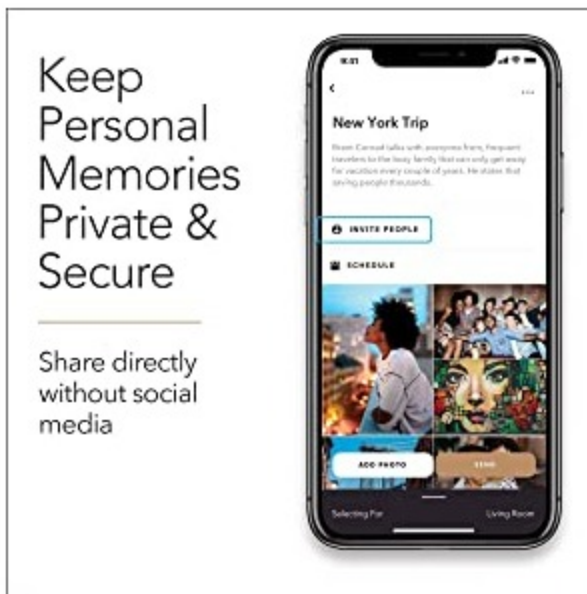

Use the Meural App from anywhere and easily link favorite phone albums 1-time, then sit back to instantly view even the newest moments.

Meural 

POWERED BY
NETGEAR

Share the Perfect Gift with Others

Meural keeps you connected and lets you instantly share special moments from afar, anytime – the ideal gift for loved ones.

Make Everyday Different and Special
Curate your photos into personalized playlists and schedule to play at different times of the day or on special occasion.

Exceptional Display Technology for the Perfect View

Meural comes alive with 1080p Full HD resolution, IPS anti-glare and TruArt technology for lifelike any angle viewing. Special sensors auto adjust brightness and put Meural to sleep when it's dark.

Auto Orientation for the Perfect Fit
Meural will auto detect frame orientation and auto crop images. The sturdy collapsible stand also works in both orientations for fuss-free placement. Wall mount included.

Keep Personal Memories Private & Secure
Share directly without social media.

100 Works of Art and 30,000+ Available
Enjoy your Meural for exploring art too and see every brushstroke with patented TruArt technology. Includes 100 famous pieces of art & has access to over 30,000 images.