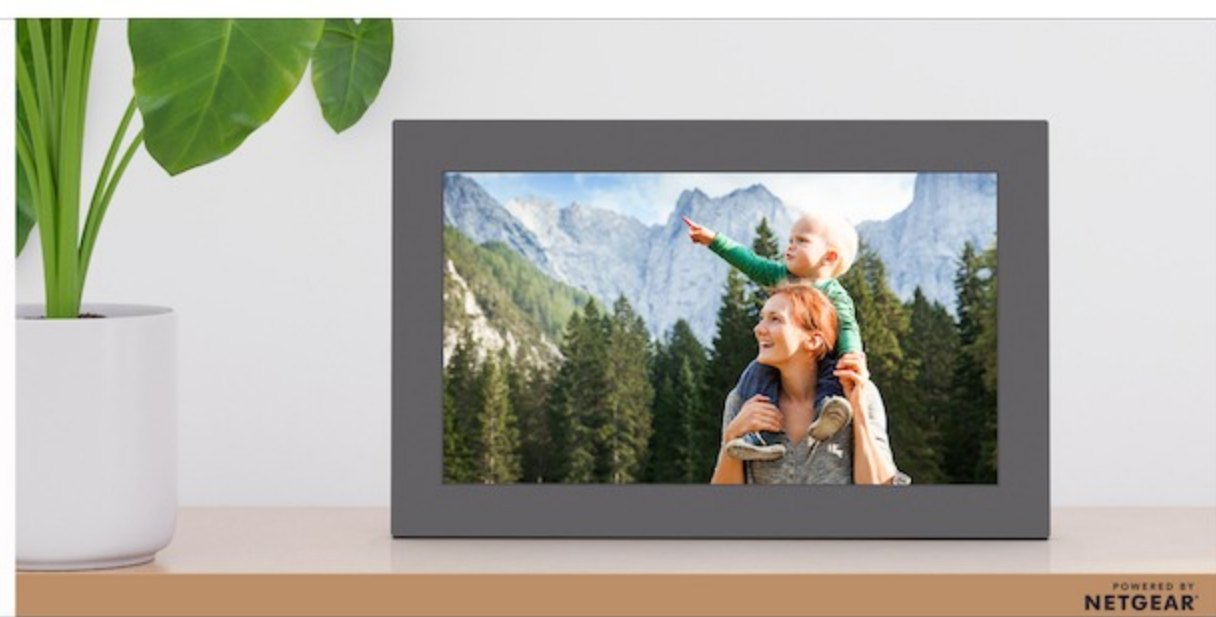

Keep Every Memory Fresh

Play, update, share, or customize.
The intuitive Meural WiFi Photo Frame and Meural App does it all, easily.

Meural 

POWERED BY
NETGEAR

Instantly Display Your Best Photos & Video Clips

Use the Meural App from anywhere and easily link favorite phone albums 1-time, then sit back to instantly view even the newest moments.

Meural 

POWERED BY
NETGEAR

Share the Perfect Gift with Others

Meural keeps you connected and lets you instantly share special moments from afar, anytime – the ideal gift for loved ones.

Meural 

POWERED BY
NETGEAR

Supports Apple & Android Photo Albums and 4K Photos & 15 Sec Videos

Meural conveniently works with Apple and Android photo albums so you can enjoy everyone's favorite moments as if you were there.

Meural comes alive with 1080p Full HD resolution, IPS anti-glare and TruArt technology for lifelike any angle viewing. Special sensors auto adjust brightness and put Meural to sleep when it's dark.

Auto Orientation for the Perfect Fit
Meural will auto detect frame orientation and auto crop images. The sturdy collapsible stand also works in both orientations for fuss-free placement. Wall mount included.