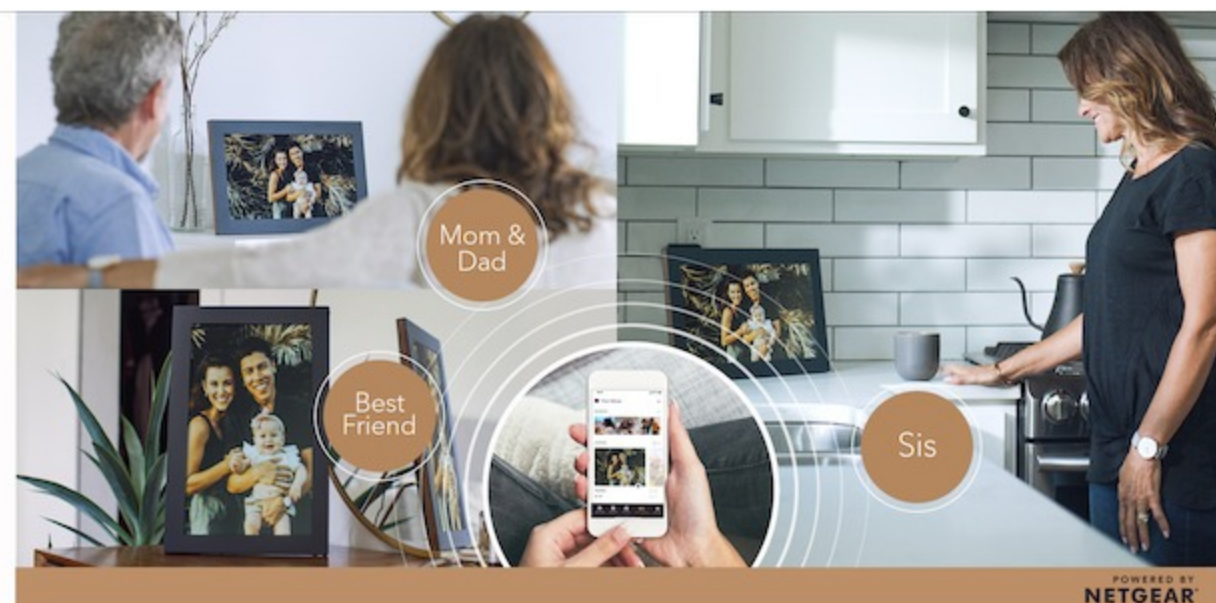

Use the Meural App from anywhere and easily link favorite phone albums 1-time, then sit back to instantly view even the newest moments.

Meural 

POWERED BY
NETGEAR

Share the Perfect Gift with Others

Meural keeps you connected and lets you instantly share special moments from afar, anytime – the ideal gift for loved ones.

Meural 

POWERED BY
NETGEAR

Supports Apple & Android Photo Albums and 4K Photos & 15 Sec Videos

Meural conveniently works with Apple and Android photo albums so you can enjoy everyone's favorite moments as if you were there.

Make Everyday Different and Special
Curate your photos into personalized playlists and schedule to play at different times of the day or on special occasion.

Exceptional Display Technology for the Perfect View

Meural comes alive with 1080p Full HD resolution, IPS anti-glare and TruArt technology for lifelike any angle viewing. Special sensors auto adjust brightness and put Meural to sleep when it's dark.

Auto Orientation for the Perfect Fit
Meural will auto detect frame orientation and auto crop images. The sturdy collapsible stand also works in both orientations for fuss-free placement. Wall mount included.