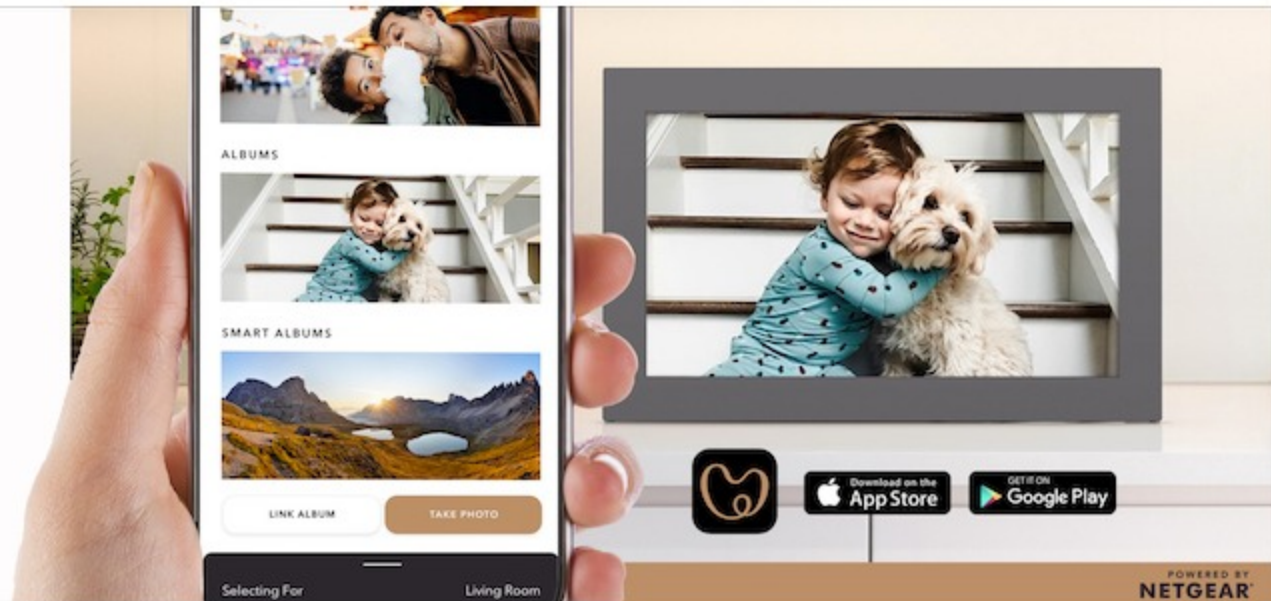

Keep Every Memory Fresh

Play, update, share, or customize.
The intuitive Meural WiFi Photo Frame and Meural App does it all, easily.

Meural 

POWERED BY
NETGEAR

Instantly Display Your Best Photos & Video Clips

Use the Meural App from anywhere and easily link favorite phone albums 1-time, then sit back to instantly view even the newest moments.

Meural 

POWERED BY
NETGEAR

Share the Perfect Gift with Others

Meural keeps you connected and lets you instantly share special moments from afar, anytime – the ideal gift for loved ones.

Meural 

POWERED BY
NETGEAR

Supports Apple & Android Photo Albums and 4K Photos & 15 Sec Videos

Meural conveniently works with Apple and Android photo albums so you can enjoy everyone's favorite moments as if you were there.

Meural comes alive with 1080p Full HD resolution, IPS anti-glare and TruArt technology for lifelike any angle viewing. Special sensors auto adjust brightness and put Meural to sleep when it's dark.

Auto Orientation for the Perfect Fit
Meural will auto detect frame orientation and auto crop images. The sturdy collapsible stand also works in both orientations for fuss-free placement. Wall mount included.