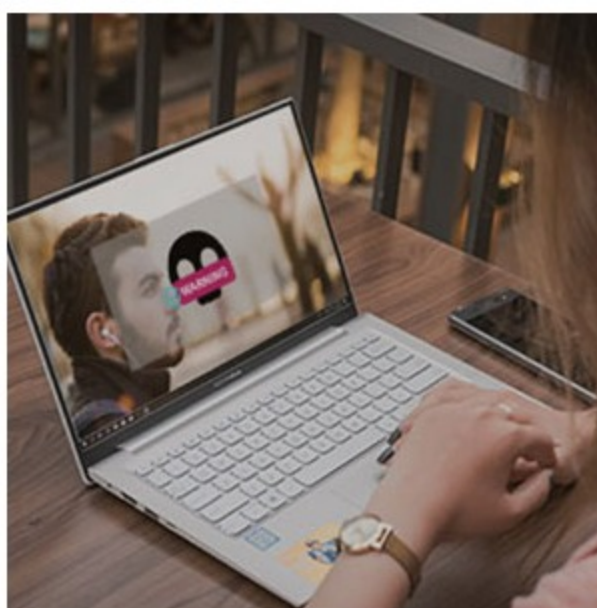

Built-In Antivirus

Protect all connected devices in your home from online threats