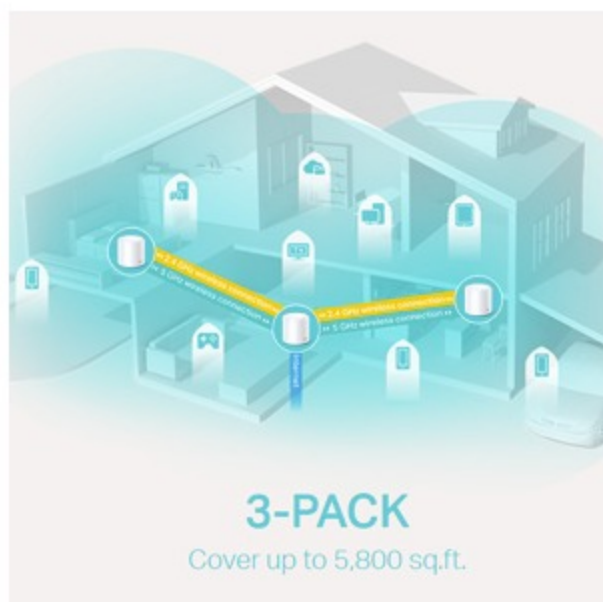

Wi-Fi Dead Zone Killer

With clearer and stronger signals enhanced by BSS Color and Beamforming, Deco X20 boosts broader whole home Wi-Fi up to 5,800 ft² (3-pack). Wireless connections and optional Ethernet backhaul work together to link Deco units, providing even faster network speeds and truly seamless coverage. Want more coverage? Simply add another Deco.