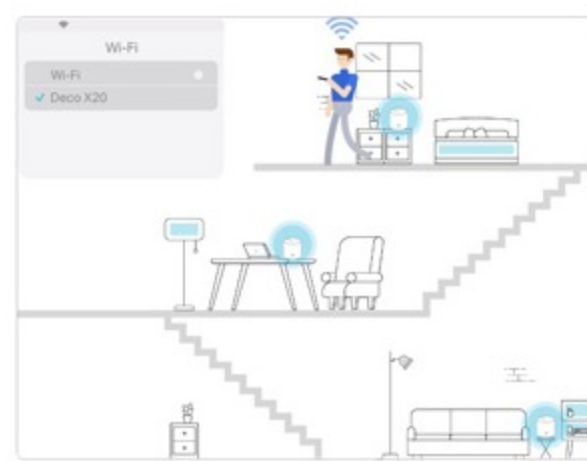

Seamless Roaming

P-Link Mesh means Deco units work together to form one unified network. Your phone or tablet automatically connects to the fastest Deco as you move through your home, creating a truly seamless Wi-Fi experience

Connects over 150 Devices

Enjoy a more efficient network with 4x the average throughput on connected devices in dense environments thanks to Wi-Fi 6 technology. Deco X20 is tested to connect over 150 devices without dragging down performance

## True Seamless Roaming for Greater Experiences

TP-Link Mesh means Deco units work together to form one unified network. Your phone or tablet automatically connects to the fastest Deco as you move through your home, creating a truly seamless Wi-Fi experience