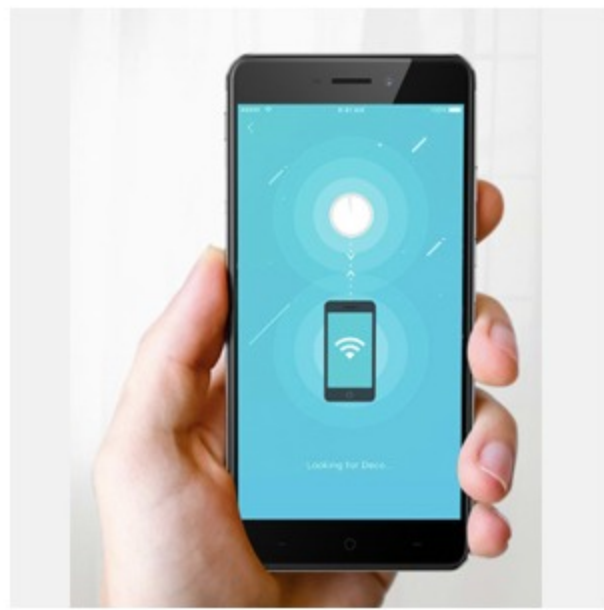

Meet the Next-Gen Mesh Wi-Fi

Next-Gen AX1800 Whole Home Mesh Wi-Fi 6 System

Deco X20

Compatible with
amazon alexa

Wi-Fi 6

Advanced Mesh Powered by Wi-Fi 6

Wi-Fi Dead Zone Killer

With clearer and stronger signals enhanced by BSS Color and Beamforming, Deco X20 boosts broader whole home Wi-Fi up to 200 sqm (1-pack).† Wireless connections and optional Ethernet backhaul work together to link Deco units, providing even faster network speeds and truly seamless coverage. Want more coverage? Simply add another Deco.

True Seamless Roaming for Greater Experiences

TP-Link Mesh means Deco units work together to form one unified network. Your phone or tablet automatically connects to the fastest Deco as you move through your home, creating a truly seamless Wi-Fi experience.

More Connections for Immersive Streaming

Enjoy a more efficient network with 4x the average throughput on connected devices in dense environments thanks to Wi-Fi 6 technology. Deco X20 is tested to connect over 150 devices without dragging down performance.