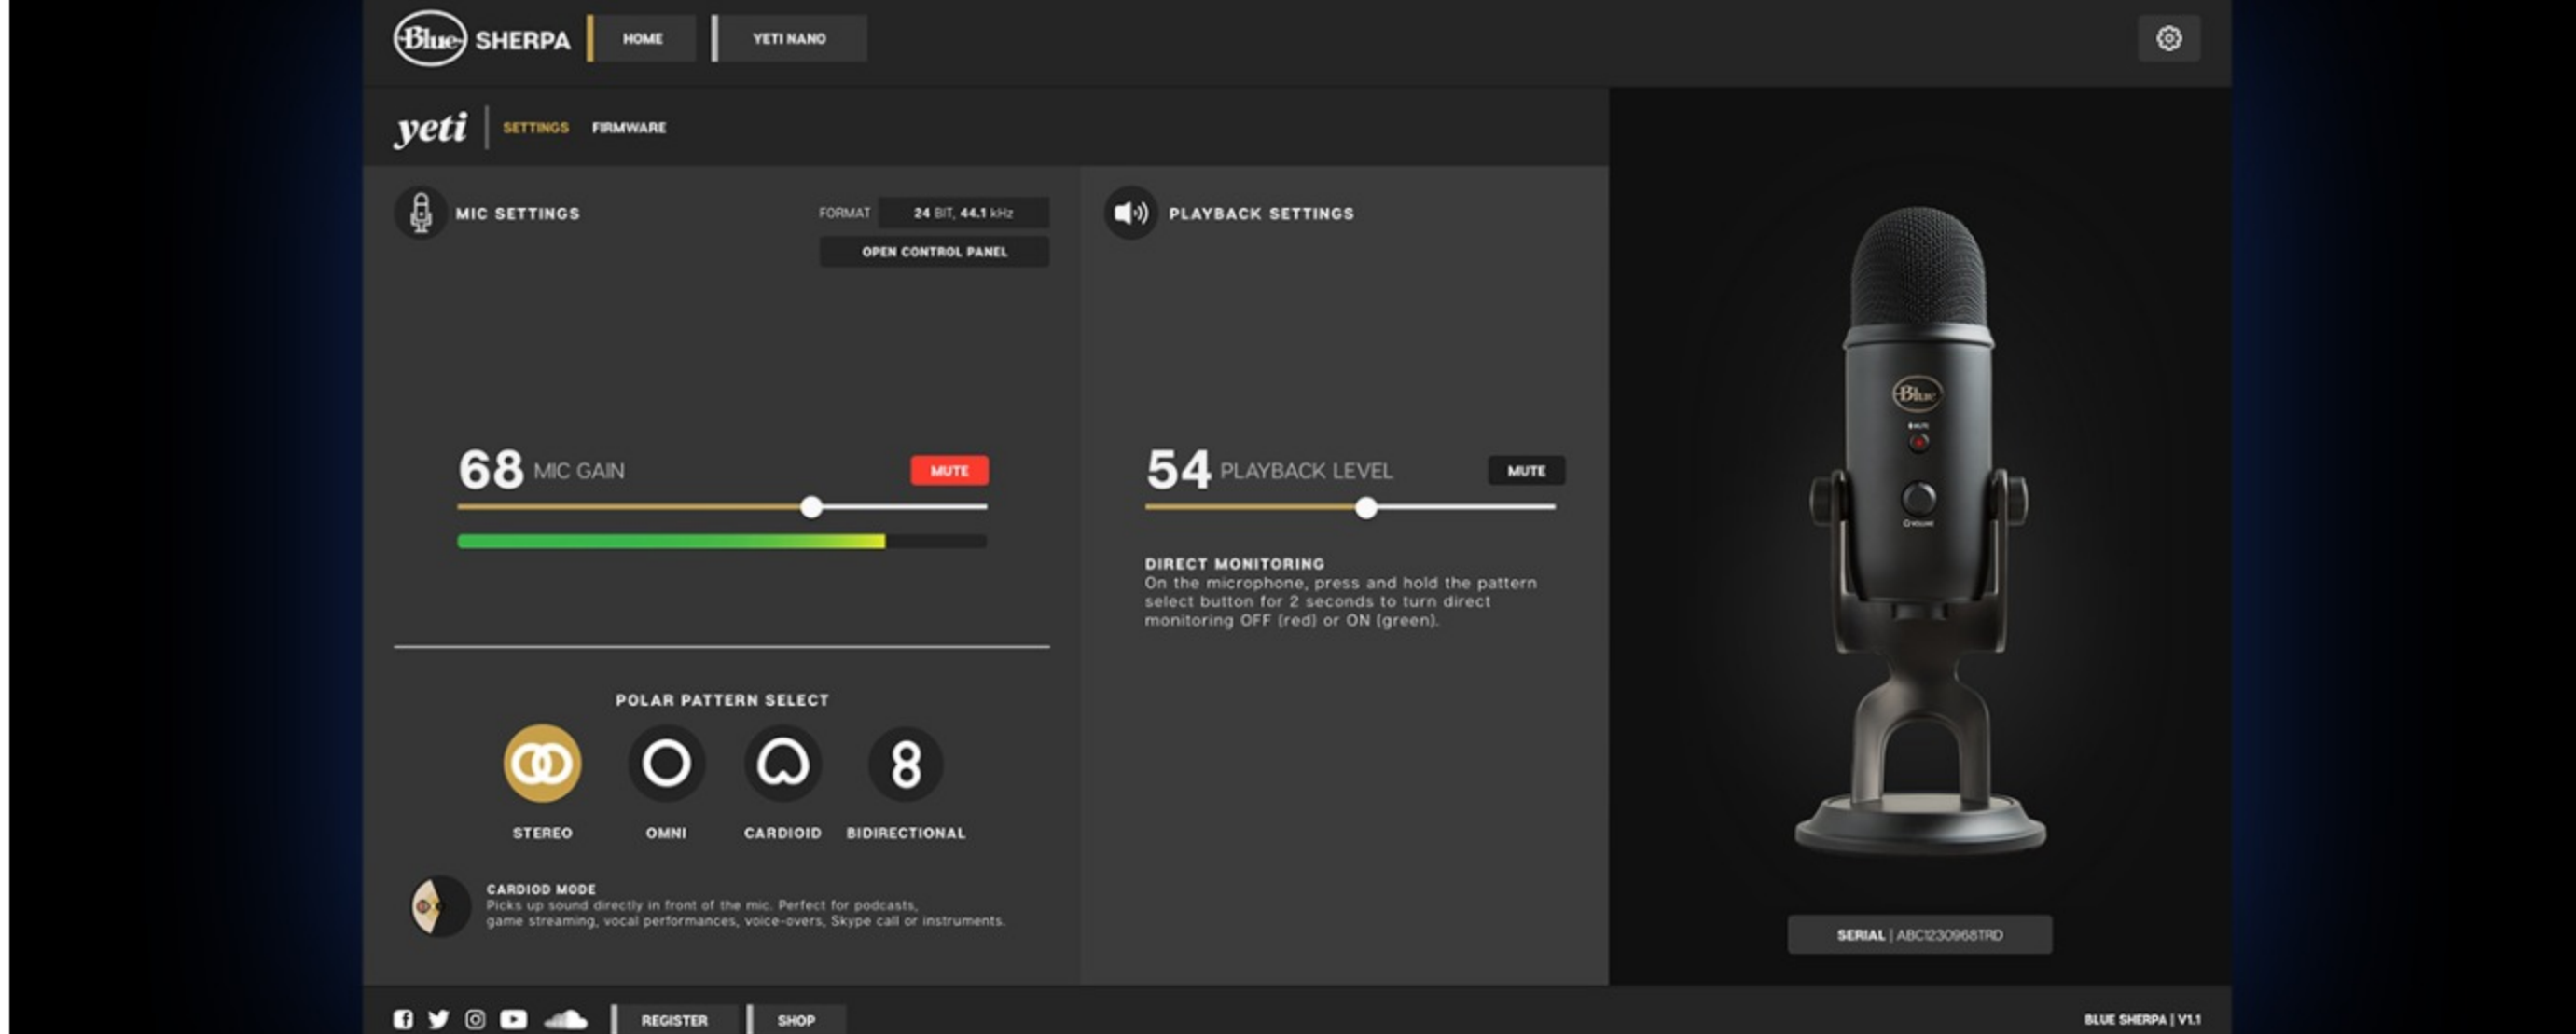

Limited-Edition Custom Finish

Celebrate ten years of Yeti in style with a custom Anniversary Blue finish and special '10' badge.

Three-Capsule Array

Capture legendary Blue broadcast sound for professional-level recording, Twitch™ streaming, YouTube™ productions and Skype™ calls.

Multiple Pickup Patterns

Choose between cardioid, omni, bi-directional and stereo modes for versatility in any recording or streaming scenario.

No-Latency Monitoring

Hear yourself in real time to make sure you sound your best while recording or streaming.

Onboard Controls

Quickly adjust headphone volume, pattern selection, instant mute and microphone gain.

Plug 'n Play on PC and Mac

Start recording quickly and easily with driver-free operation on PC and Mac.