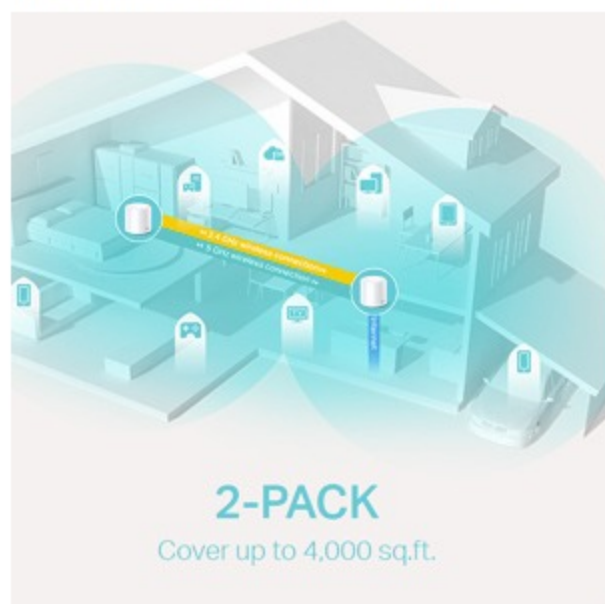

## Meet the Next-Gen Mesh Wi-Fi

### Wi-Fi Dead Zone Killer

With clearer and stronger signals enhanced by BSS Color and Beamforming, Deco X20 boosts broader whole home Wi-Fi up to 5,800 ft<sup>2</sup> (3-pack).† Wireless connections and optional Ethernet backhaul work together to link Deco units, providing even faster network speeds and truly seamless coverage. Want more coverage? Simply add another Deco.