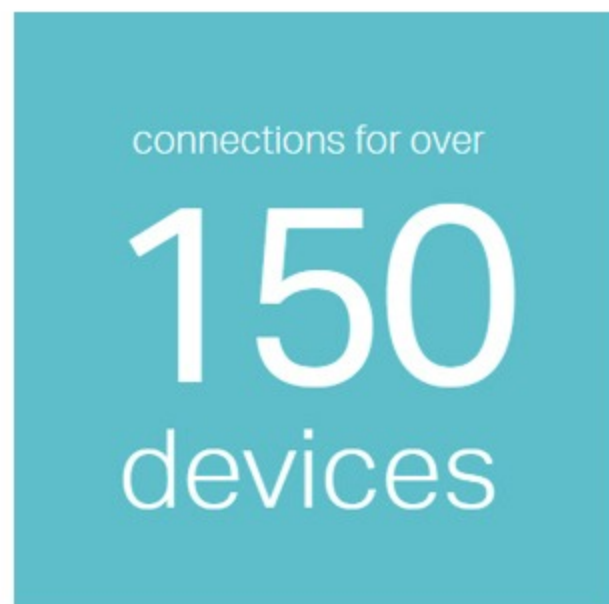

## Meet the Next-Gen Mesh Wi-Fi

### Wi-Fi Dead Zone Killer

With clearer and stronger signals enhanced by BSS Color and Beamforming, Deco X20 boosts broader whole home Wi-Fi up to 5,800 ft<sup>2</sup> (3-pack).† Wireless connections and optional Ethernet backhaul work together to link Deco units, providing even faster network speeds and truly seamless coverage. Want more coverage? Simply add another Deco.

### More Connections for Immersive Streaming

Enjoy a more efficient network with 4× the average throughput on connected devices in dense environments thanks to Wi-Fi 6 technology. Deco X20 is tested to connect over 150 devices without dragging down performance