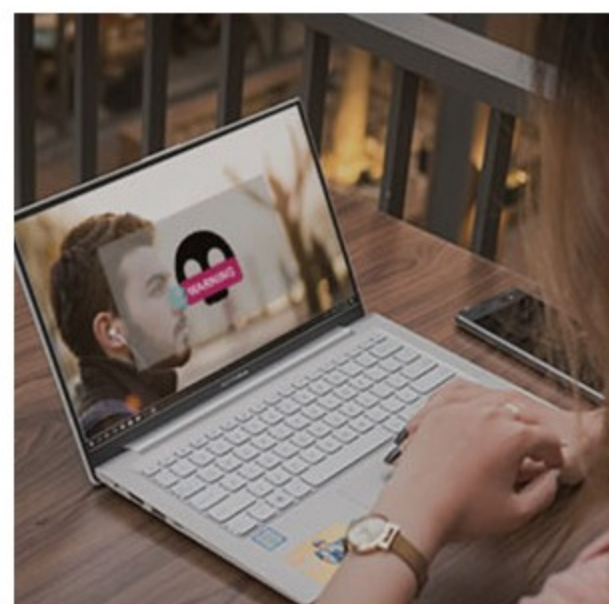

### More Connections for Immersive Streaming

Enjoy a more efficient network with 4× the average throughput on connected devices in dense environments thanks to Wi-Fi 6 technology. Deco X20 is tested to connect over 150 devices without dragging down performance

### Greatly Reduced Lag, More Fun

Wi-Fi 6 brings stable and responsive Wi-Fi connections to tomorrow's hyper-connected home. Enjoy more responsive gaming and seamless video chatting even when multiple compatible devices are connected and transmitting data at the same time

### Robust Parental Controls

Block inappropriate content and restrict time spent online