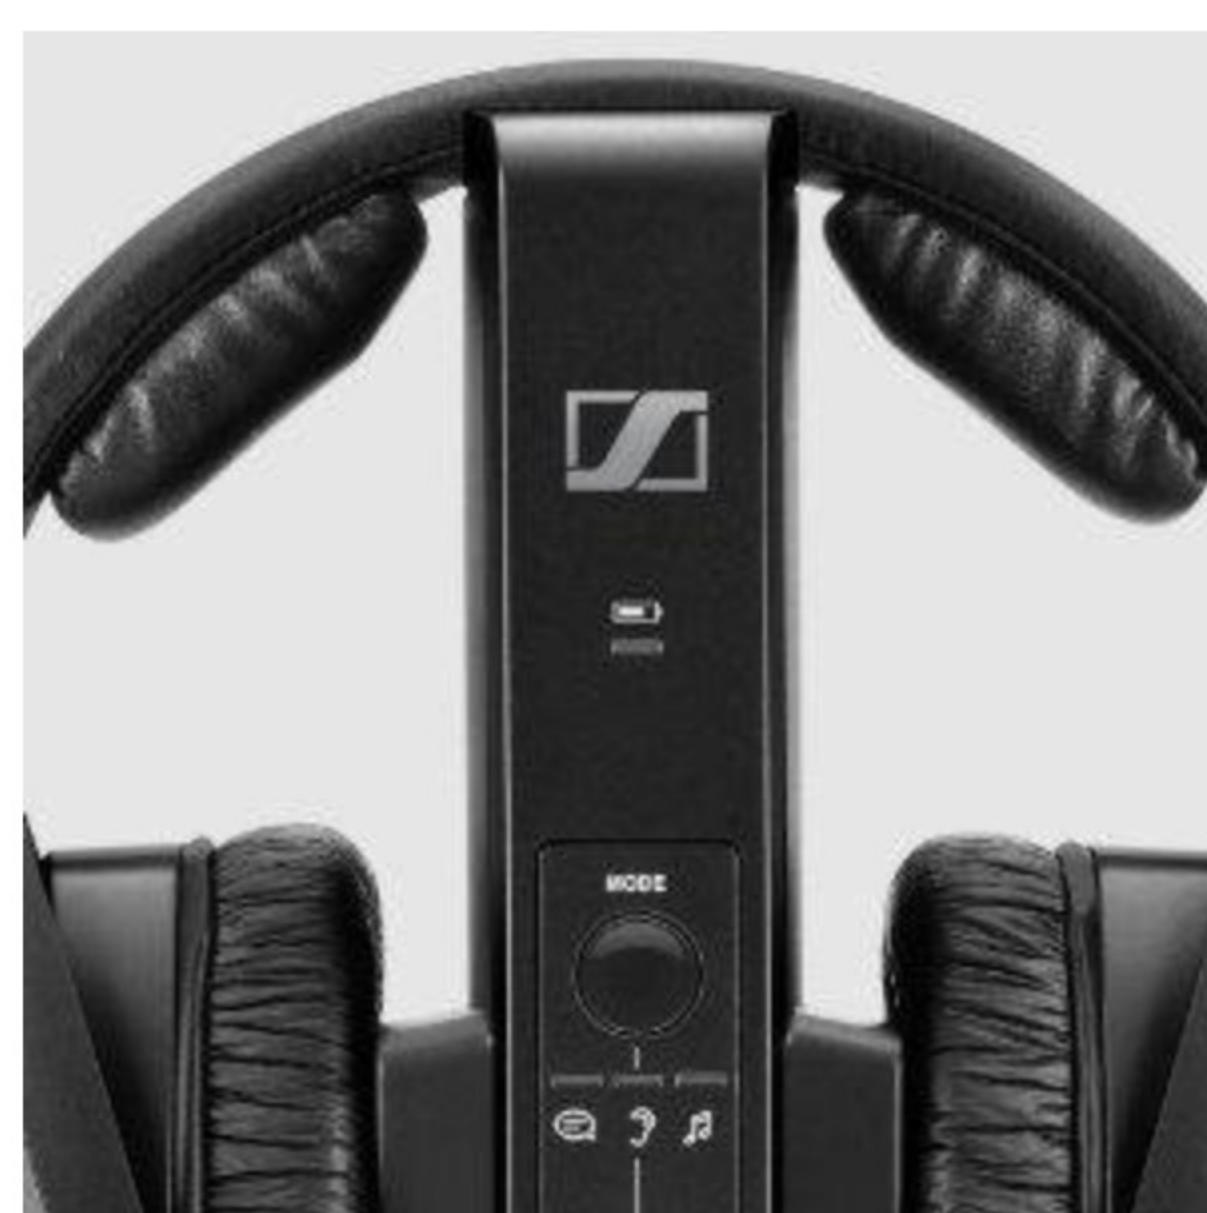

Features

Digital Wireless Audio Transmission

Delivers exceptional sound quality over its 330 foot (line of sight) operating range. Enjoy the freedom of moving around without messy headphone wires.

Multi-purpose Transmitter

Connects to your audio device via digital or analog input to provide sound to the headphones and acts as an 'easy charge' cradle and docking station.

Rechargeable Batteries

Provide up to 18 hours of operating time when fully charged for long listening sessions.

Closed Back, Around Ear Design

Provides exceptional wearing comfort and reduces ambient noise so you can focus on the entertainment.

Intelligently Designed Controls

For volume and balance on the headphone make the headphones extremely easy to use.