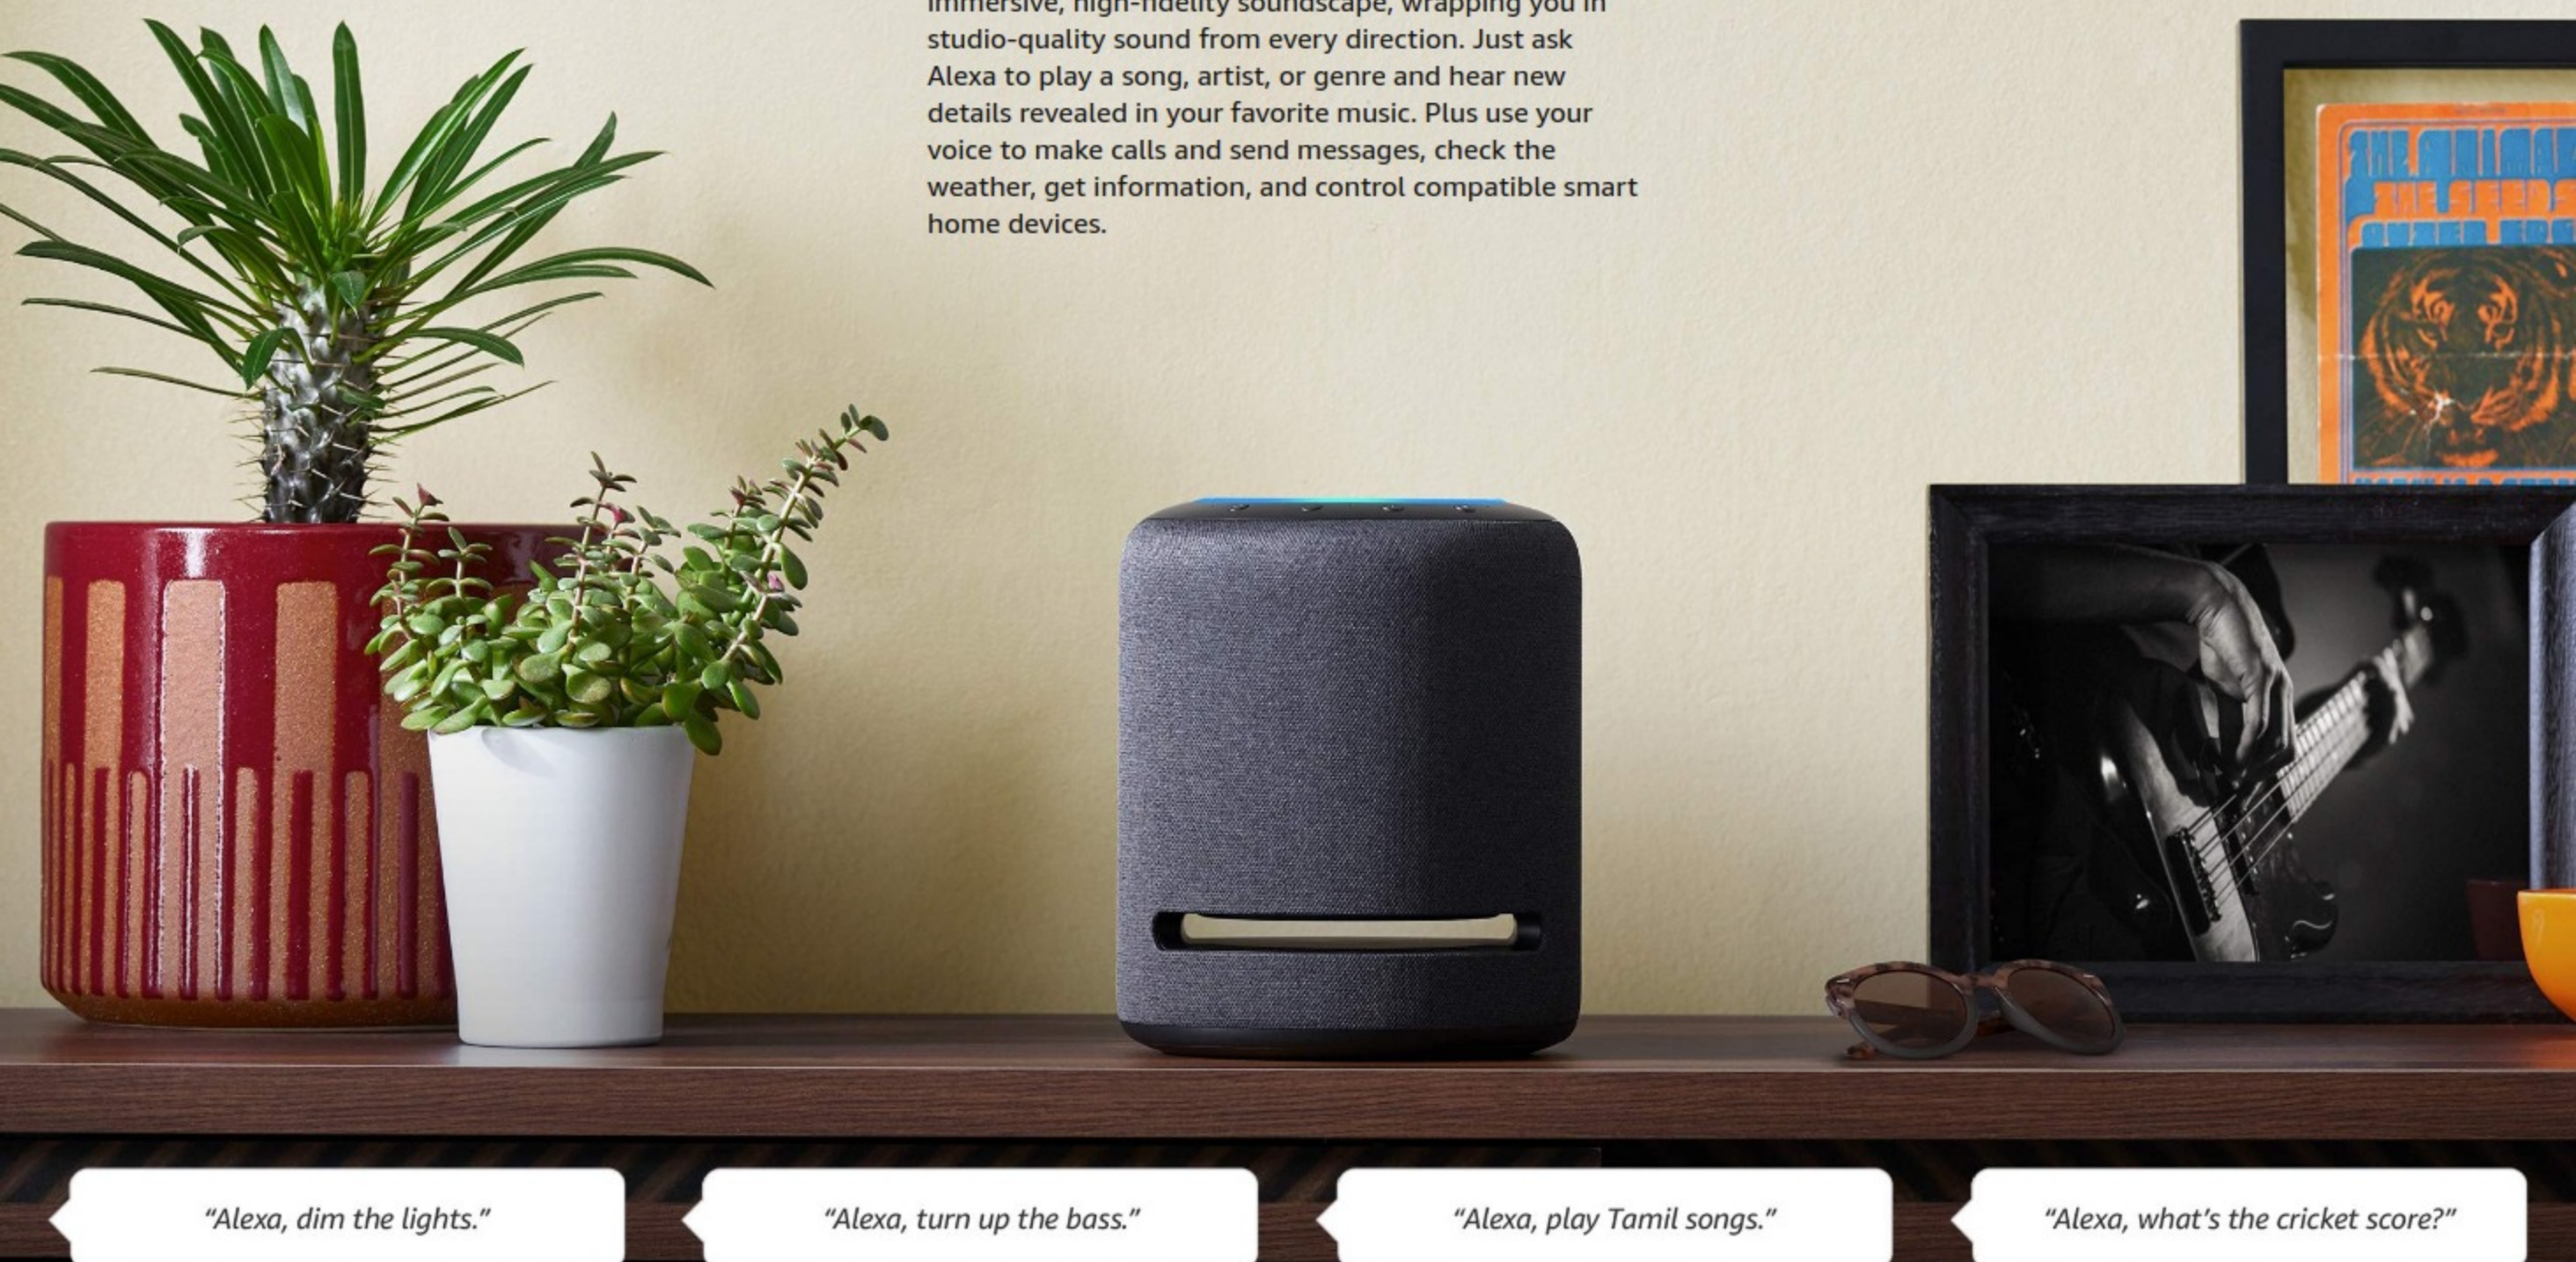

What is Echo Studio?

"Alexa, dim the lights."

"Alexa, turn up the bass."

"Alexa, play Tamil songs."

"Alexa, what's the cricket score?"