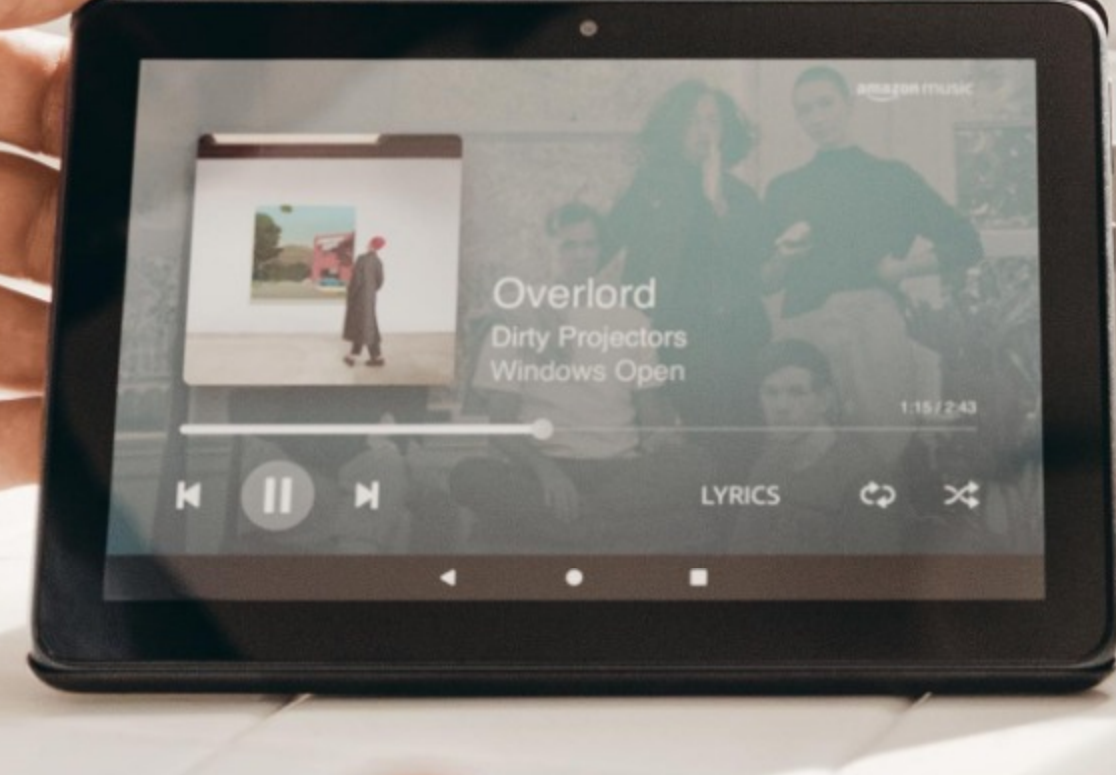

"Alexa, play my morning playlist."