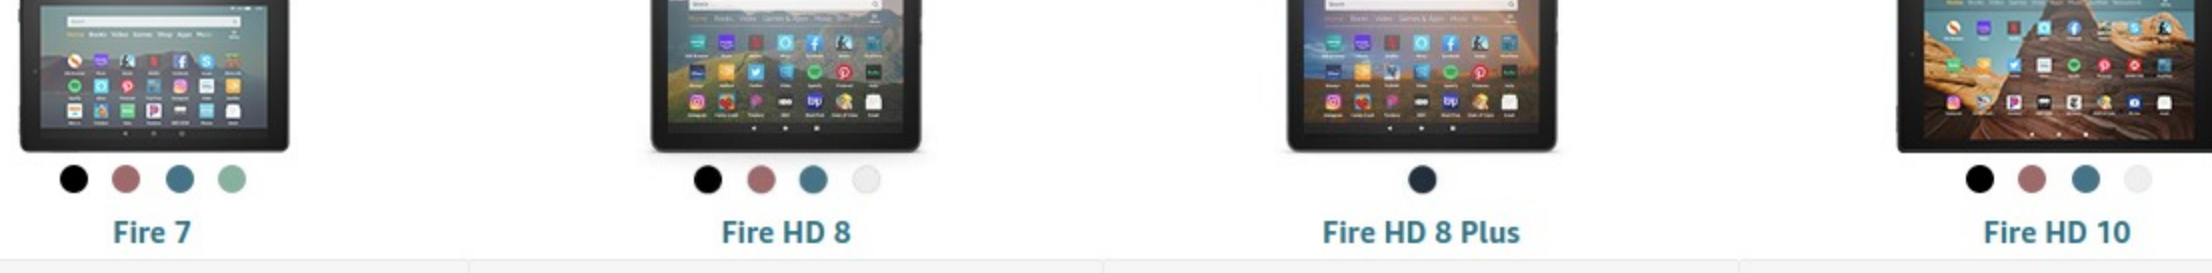

Compare Fire tablets

	Fire 7	Fire HD 8	Fire HD 8 Plus	Fire HD 10
Price	From: -	From: -	From: -	From: -
Ratings	★★★★★ (148,524)	★★★★★ (67,956)	★★★★★ (14,743)	★★★★★ (145,668)
Display	7"	8" HD	8" HD	10.1" 1080p full HD
Resolution	1024 x 600 (171 ppi)	1280 x 800 (189 ppi)	1280 x 800 (189 ppi)	1920 x 1200 (224 ppi)
Storage	16 or 32 GB (expandable by up to 512 GB)	32 or 64 GB (expandable by up to 1 TB)	32 or 64 GB (expandable by up to 1 TB)	32 or 64 GB (expandable by up to 512 GB)
CPU	Quad-core 1.3 GHz	Quad-core 2.0 GHz	Quad-core 2.0 GHz	Octa-core 2.0 GHz
RAM	1 GB	2 GB	3 GB	2 GB
Battery life	Up to 7 hours	Up to 12 hours	Up to 12 hours	Up to 12 hours
Ports	micro-USB (2.0)	USB-C (2.0)	USB-C (2.0)	USB-C (2.0)
Charging time (with included adapter)	4 hours	5 hours	4 hours	4 hours
Wireless charging			✓	
Audio	Mono speaker	Dual speakers	Dual speakers	Dual speakers
Dolby Atmos		✓	✓	✓
Hands-free with Alexa	✓	✓	✓	✓
Show Mode (full-screen Alexa experience)		✓	✓	✓
Warranty and service	90-day limited warranty	90-day limited warranty	90-day limited warranty	1-year limited warranty
Camera	2 MP front- and rear-facing	2 MP front- and rear-facing	2 MP front- and rear-facing	2 MP front- and rear-facing
Weight	10.1 oz (286 g)	12.5 oz (355 g)	12.5 oz (355 g)	17.8 oz (504 g)
Dimensions	7.6" x 4.5" x 0.4" (192 mm x 115 mm x 9.6 mm)	8.0" x 5.4" x 0.4" (202 mm x 137 mm x 9.7 mm)	8.0" x 5.4" x 0.4" (202 mm x 137 mm x 9.7 mm)	10.3" x 6.3" x 0.4" (262 mm x 159 mm x 9.8 mm)