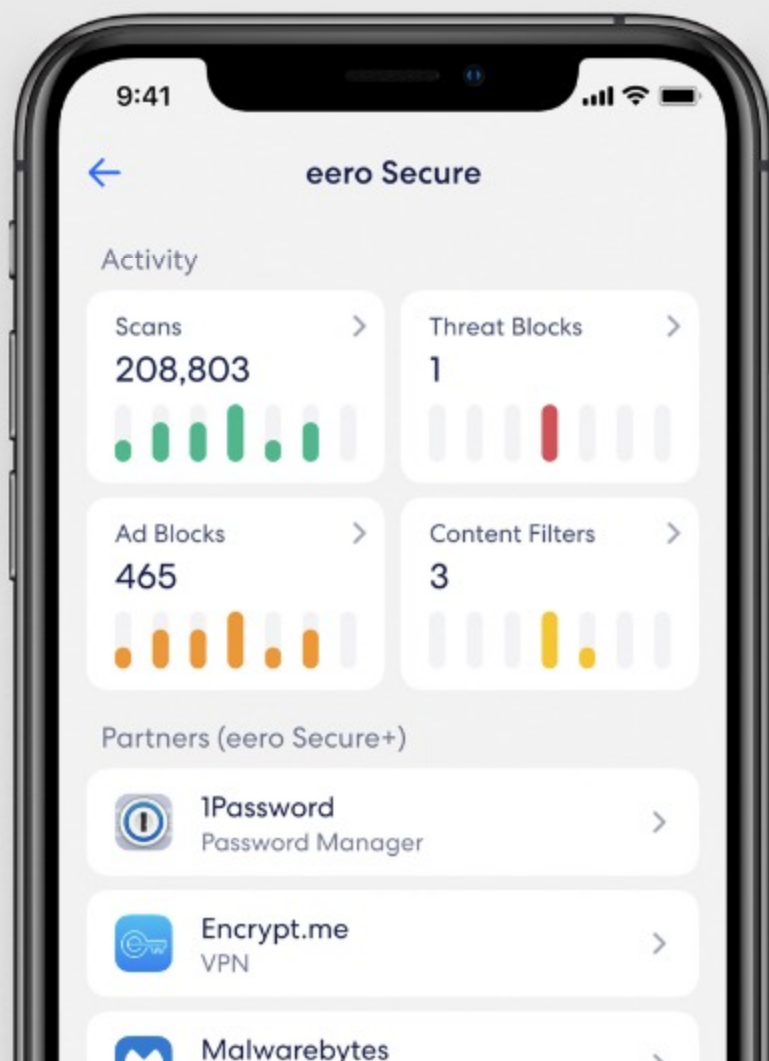

Works with Alexa

Compare eero products

	Amazon eero mesh wifi router	Amazon eero 6 mesh wifi router	Amazon eero Pro 6 mesh wifi router
Price	From: -	From: -	From: -
Ratings	★★★★☆ (7,163)	★★★★☆ (1,055)	★★★★☆ (735)
Wifi coverage	Covers up to 1,500 sq. ft.	Covers up to 1,500 sq. ft.	Covers up to 2,000 sq. ft.
Type	Router / extender	Router / extender	Router / extender
Wireless network speed	Best for internet speeds up to 550 Mbps	Best for internet speeds up to 900 Mbps	Best for speeds up to a gigabit
Wifi standard	Wi-Fi 5 (802.11ac)	Wi-Fi 6 (802.11ax), compatible with older wifi standards	Wi-Fi 6 (802.11ax), compatible with older wifi standards
Number of wifi radios	2; Dual-band	2; Dual-band	3; Tri-band
Ethernet ports	2 Ethernet ports	2 Ethernet ports	2 Ethernet ports
Placement	Countertop	Countertop	Countertop