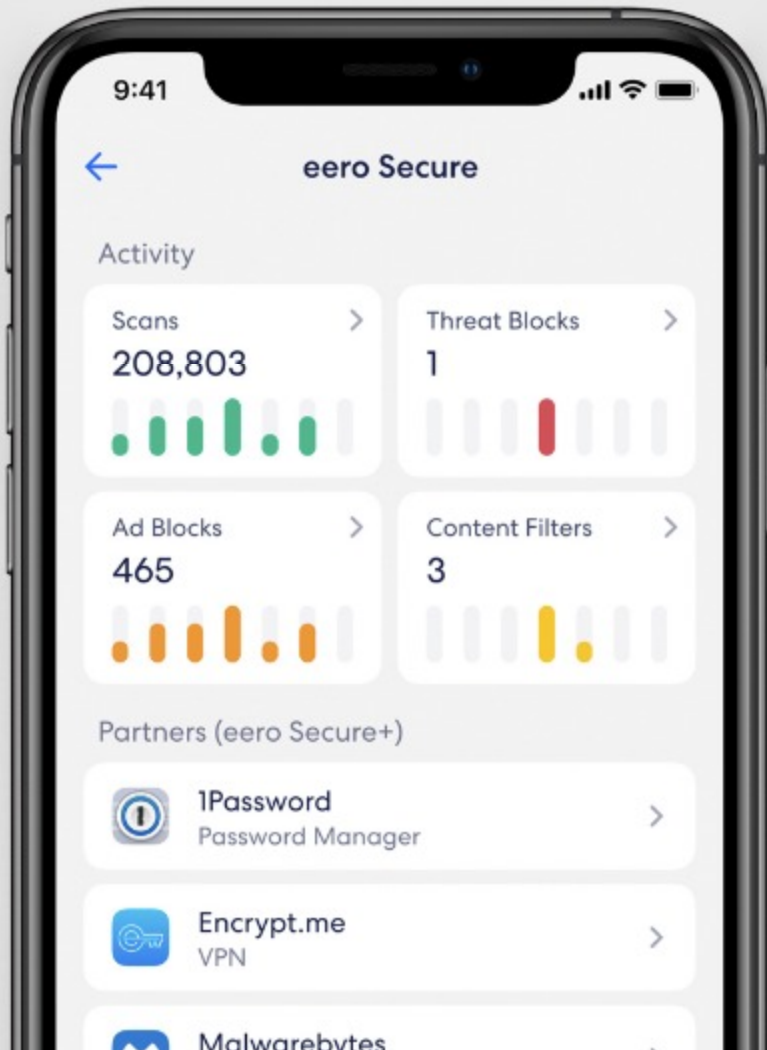

eero Pro 6

The most powerful eero yet

Gigabit

The mesh wifi system that delivers speeds up to a gigabit.

Wi-Fi 6

Wi-Fi 6 brings fast connectivity to every room in your home.

Tri-band

Enough bandwidth to deliver high speeds to 75+ connected devices.

Give your home the connectivity it deserves

Say goodbye to dead spots and buffering—even when the whole family is online. As you add more devices, your connection stays strong and doesn't slow you down.

Why Wi-Fi 6?

eero pro 6 uses the power of Wi-Fi 6 to deliver faster speeds to every corner of your space, increase your internet's efficiency, and reduce network congestion.

Easy to set up and use

Step 1

Download the eero app.

Step 2

Plug in your eero devices.

Step 3

Your wifi optimizes for your space with TrueMesh.

Unlock your wifi's potential

With a built-in Zigbee smart home hub, eero Pro 6 connects compatible devices to Alexa so you can control lights, locks, plugs, and more.

Home wifi just got more secure

Get a free 30-day trial to eero secure with every eero Pro 6 purchase. Simply start your subscription in the eero app.

Works with Alexa

With eero Pro 6 and an Alexa device (not included) you can easily manage WiFi access for devices and individuals in the home, taking focus away from screens and back to what's important.

Technical Details

LED Light

1.9 in (48 mm)

5.6 in (142 mm)

USB-C power port

2 auto-sensing Gigabit ports

eero Pro 6 router