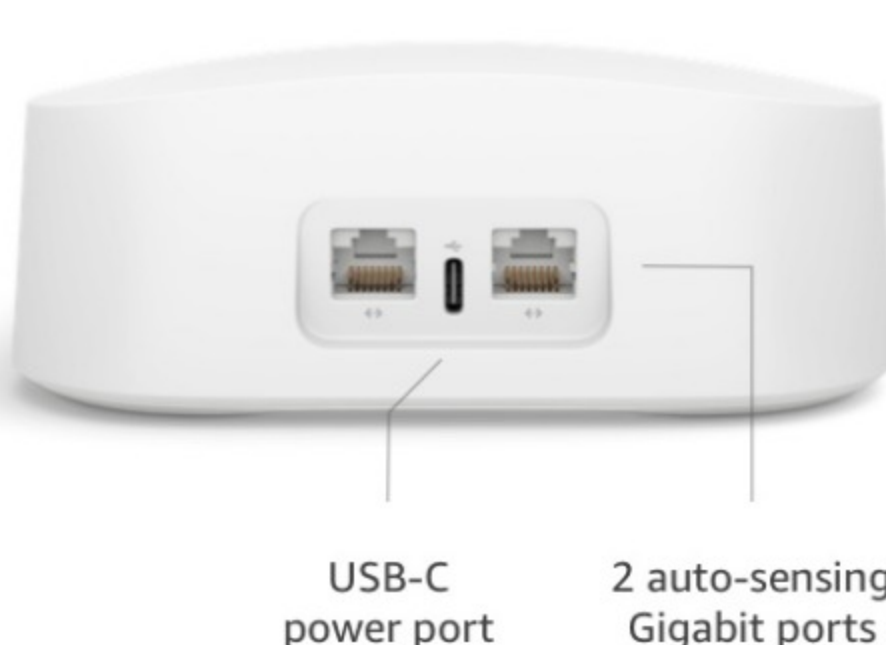

USB-C power port

2 auto-sensing Gigabit ports

eero Pro 6 router

Title	Amazon eero Pro 6 mesh wifi router	Electrical Rating	100-240V AC, 50-60Hz
Wifi coverage	Covers up to 2,000 sq. ft. Coverage estimates are based on normal use conditions. Actual range and performance can vary, including due to factors such as interference, device usage, building materials, and obstructions. Throughput and coverage estimates are a configuration reference, not a performance guarantee.	Processor, memory, and storage	1.6 GHz quad-core processor, 1 GB RAM, 4 GB flash storage
Type	Router (connects to modem as primary router)	Network security and services	WPA3, WPA2, profiles, cloud connectivity: TLS v1.2+, AES, SHA-256, RSA, DHCP, IPv6, NAT, VPN passthrough, UPnP, port forwarding, and static IP
Wireless network speed	Best for internet speeds up to a gigabit. Internet connection speeds depend on your Internet service provider. Maximum wireless signal rates are derived from IEEE standard 802.11 specifications.	Required for setup	Supported iOS or Android device and Internet service (with cable or DSL modem, if required). See requirements.
Wifi connectivity	Wi-Fi 6 tri-band concurrent 2:2:4 (802.11ax), compatible with older wifi standards	Temperature Rating	Operating: 0°C - 40°C / 32°F - 104°F Storage: -25°C - 60°C / -13°F - 140°F Operating humidity: 0%-90%, non-condensing Operating altitude: <3000m
Wired connectivity	Two auto-sensing gigabit Ethernet ports for WAN and/or LAN connectivity	Dimensions	5.6 in x 5.4 in x 1.9 in (142 mm x 138 mm x 48 mm)
Speed rating	AX4200	Warranty and Support	1-year limited warranty. Free customer support is available 7 days a week. Learn more warranty and support.
Smart home connectivity	Works with Alexa, Amazon WiFi simple setup, 802.15.4 radio (Zigbee, Thread), Bluetooth Low Energy 5.0. Some features require linking your Amazon account or downloading the Alexa application.		

Compare eero products

	Amazon eero mesh wifi router	Amazon eero 6 mesh wifi router	Amazon eero Pro 6 mesh wifi router
Price	From: -	From: -	From: -
Ratings	★★★★☆ (7,169)	★★★★☆ (1,062)	★★★★☆ (737)
Wifi coverage	Covers up to 1,500 sq. ft.	Covers up to 1,500 sq. ft.	Covers up to 2,000 sq. ft.
Type	Router / extender	Router / extender	Router / extender
Wireless network speed	Best for internet speeds up to 550 Mbps	Best for internet speeds up to 900 Mbps	Best for speeds up to a gigabit
Wifi standard	Wi-Fi 5 (802.11ac)	Wi-Fi 6 (802.11ax), compatible with older wifi standards	Wi-Fi 6 (802.11ax), compatible with older wifi standards
Number of wifi radios	2; Dual-band	2; Dual-band	3; Tri-band
Ethernet ports	2 Ethernet ports	2 Ethernet ports	2 Ethernet ports
Placement	Countertop	Countertop	Countertop