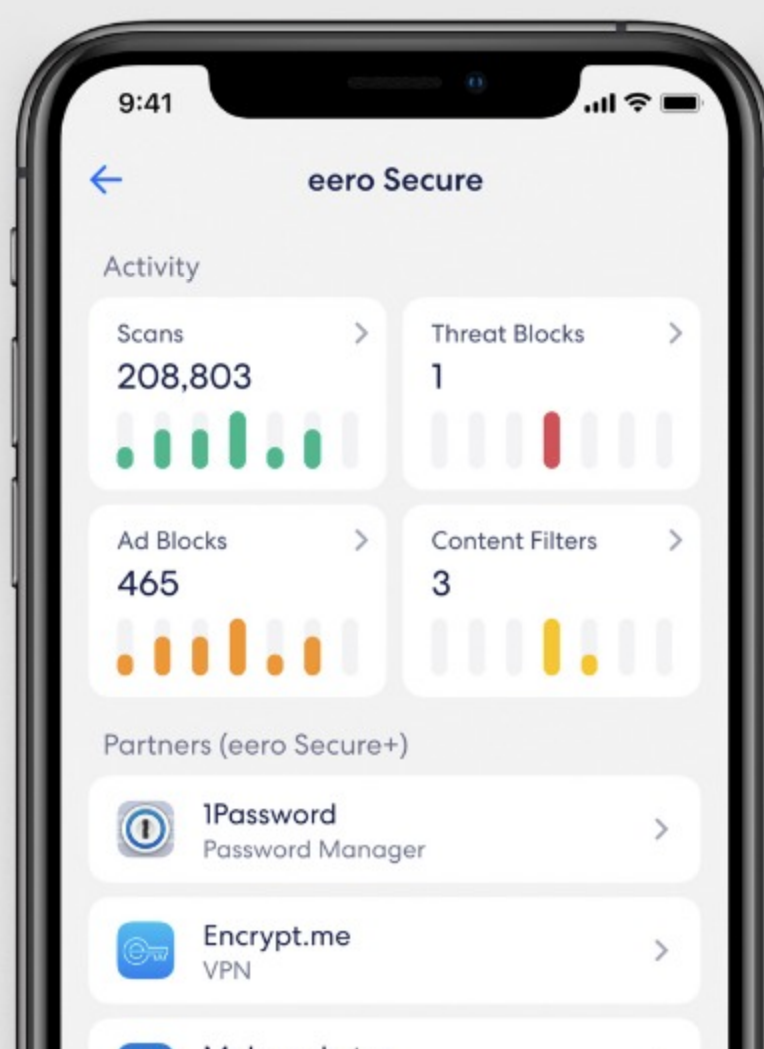

Works with Alexa

With eero Pro 6 and an Alexa device (not included) you can easily manage wifi access for devices and individuals in the home, taking focus away from screens and back to what's important.