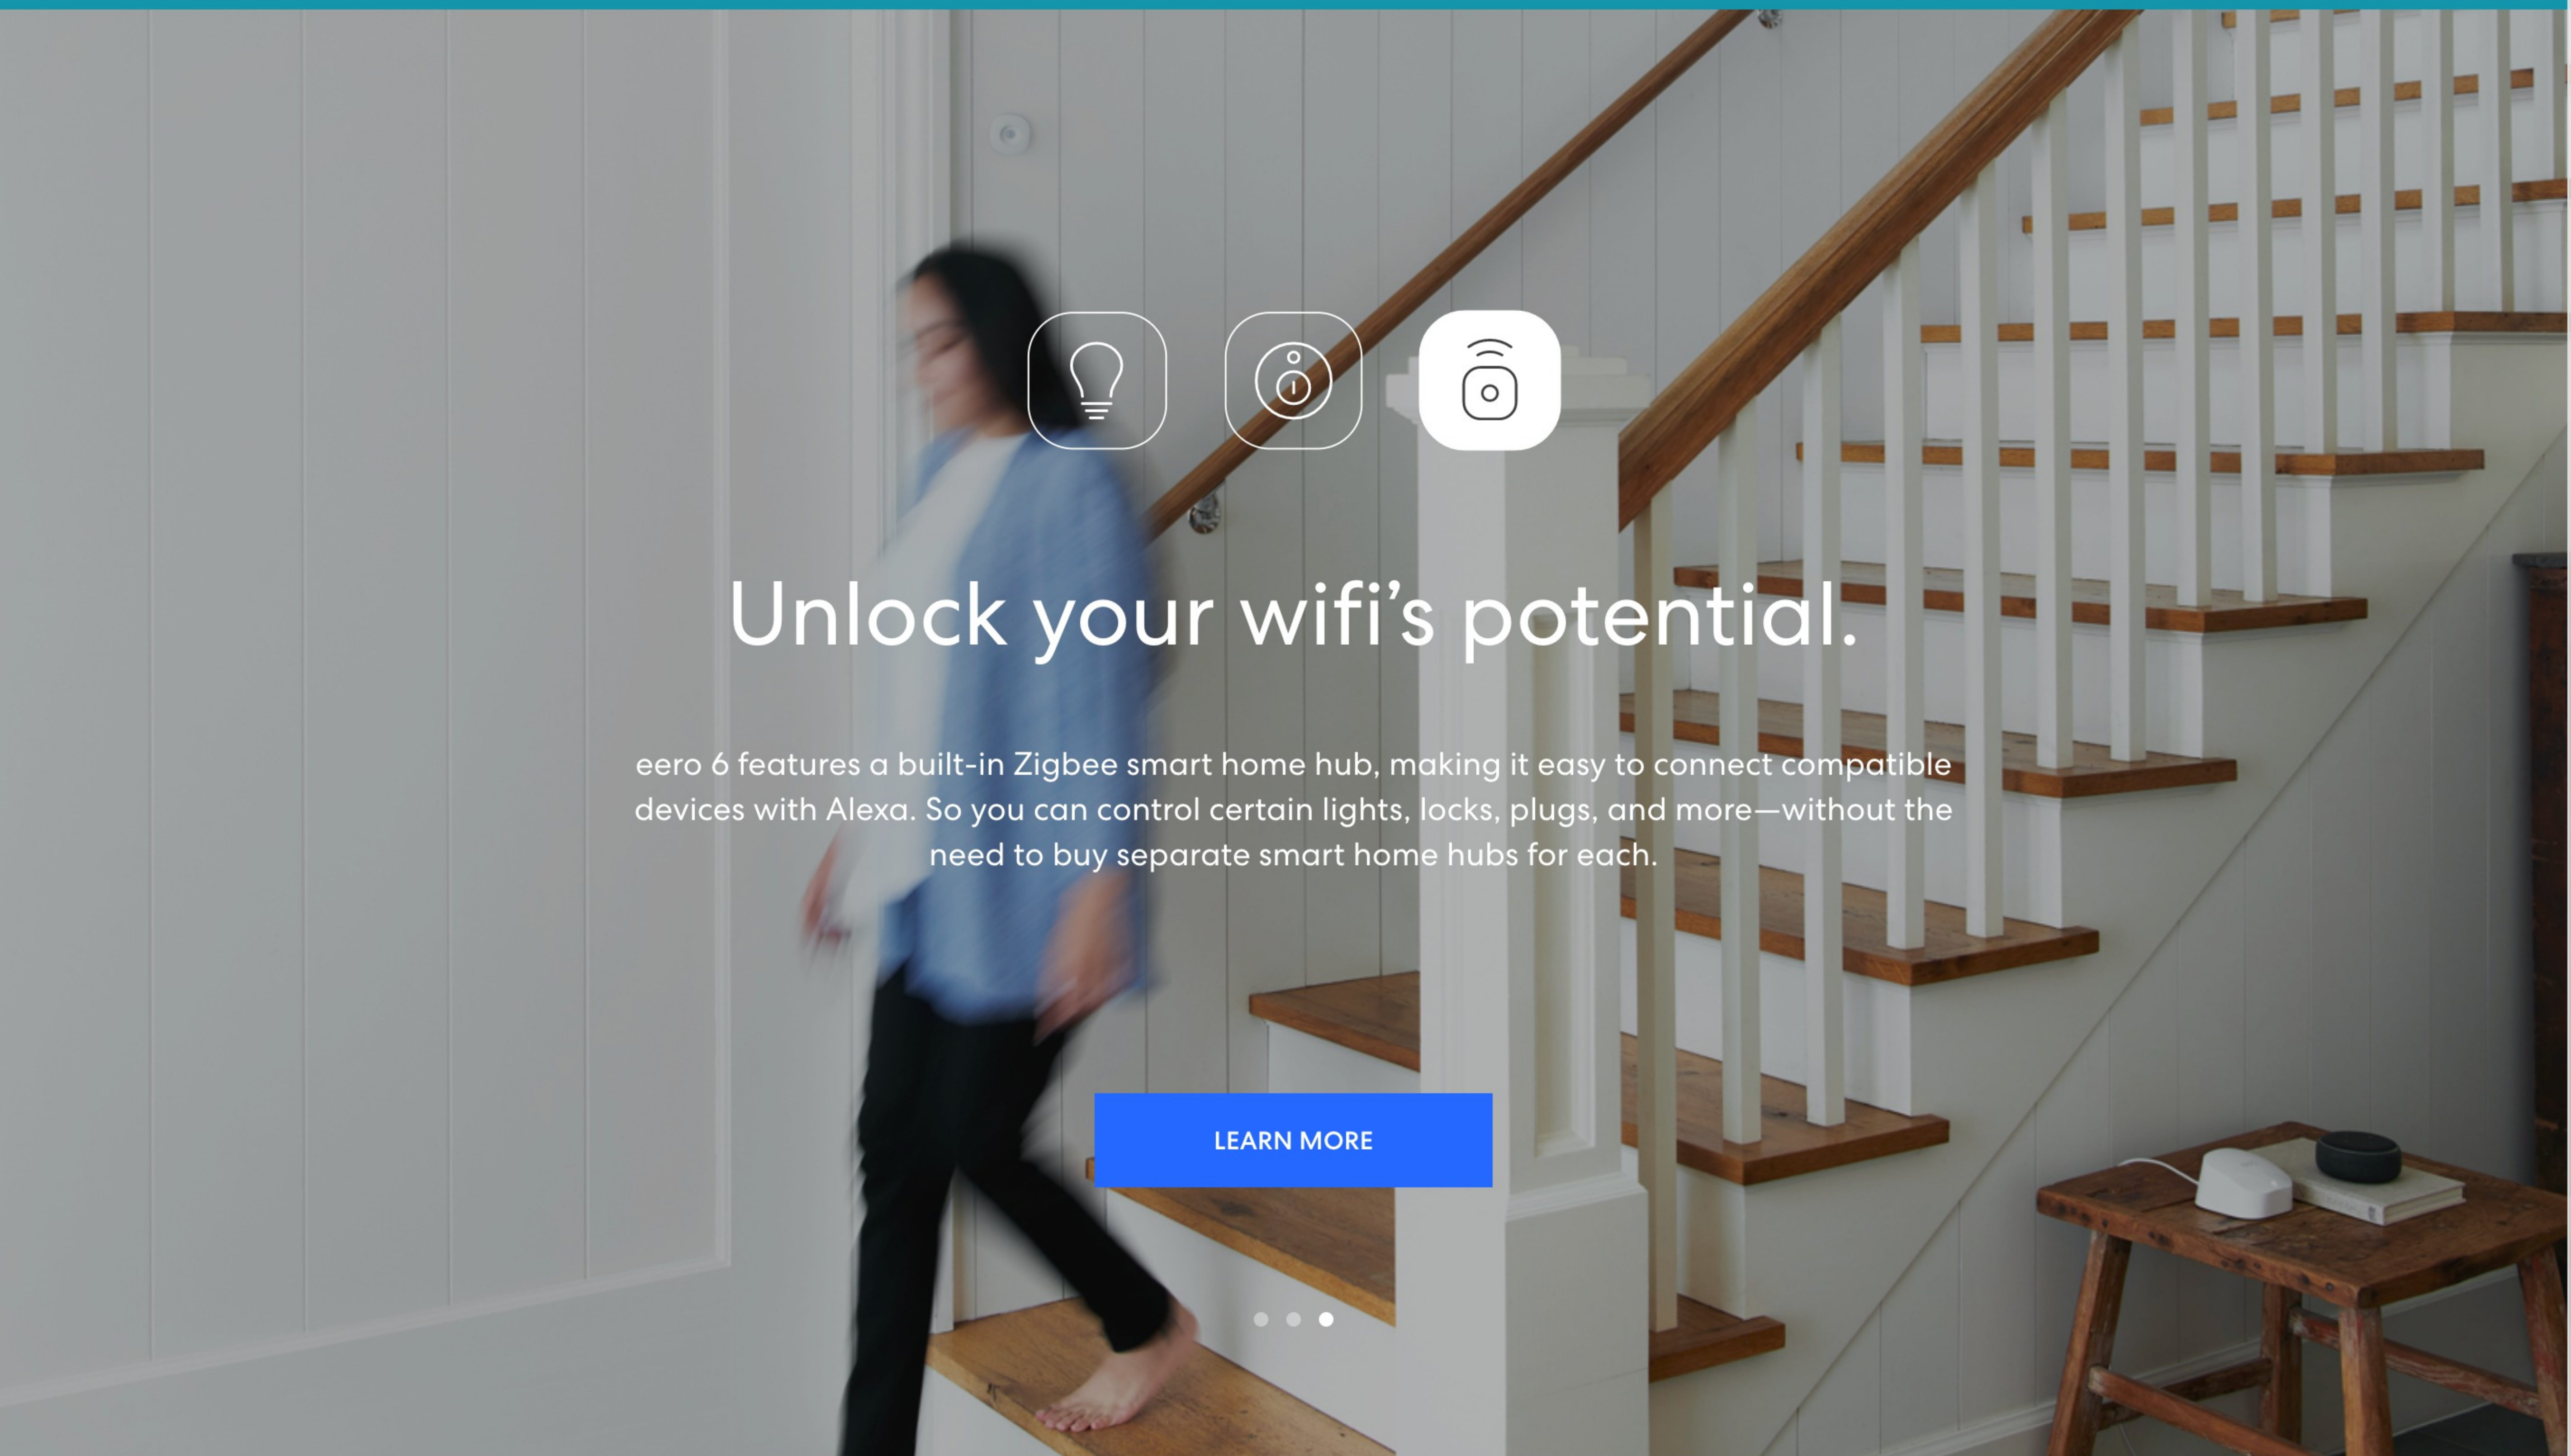

Unlock your wifi's potential.

eero 6 features a built-in Zigbee smart home hub, making it easy to connect compatible devices with Alexa. So you can control certain lights, locks, plugs, and more—without the need to buy separate smart home hubs for each.

LEARN MORE

Never worry about wifi again.

Fast and easy setup

Unbox your eero devices, download the app, and start surfing the web in minutes. The eero app makes it easy to set up and manage wifi for everyone at home.

[CHECK OUT THE APP](#)

Advanced network protection

Every eero comes with world-class encryption and security protocols. Add on eero Secure to get even more protection with parental controls, ad blocking, and more.

[GET EERO SECURE](#)

Always getting better

eero automatically updates to bring you security patches, improved performance, and new features.

[READ ABOUT EERO UPDATES](#)

FAQ

Tech specs

Wifi connectivity

Wired connectivity

2 auto-sensing Gigabit ports for WAN and/or LAN connectivity

Smart home connectivity

Processor, memory and storage

Security and network services

WPA2-AES, WPA3-Personal transition mode, Parental Controls

Required for setup

Requirements

Dimensions

99.4 x 97.0 x 61.5 mm (3.91 x 3.82 x 2.42 inch)

Warranty and Support

Which eero is right for you?

eero Pro 6

Tri-band Wi-Fi 6 supports speeds up to a gigabit

[BUY ON AMAZON](#)

+

eero 6

Dual-band Wi-Fi 6 supports speeds up to 500 Mbps

[ADD TO CART](#)

+

eero

Dual-band Wi-Fi 5 supports speeds up to 350 mbps

[ADD TO CART](#)

+