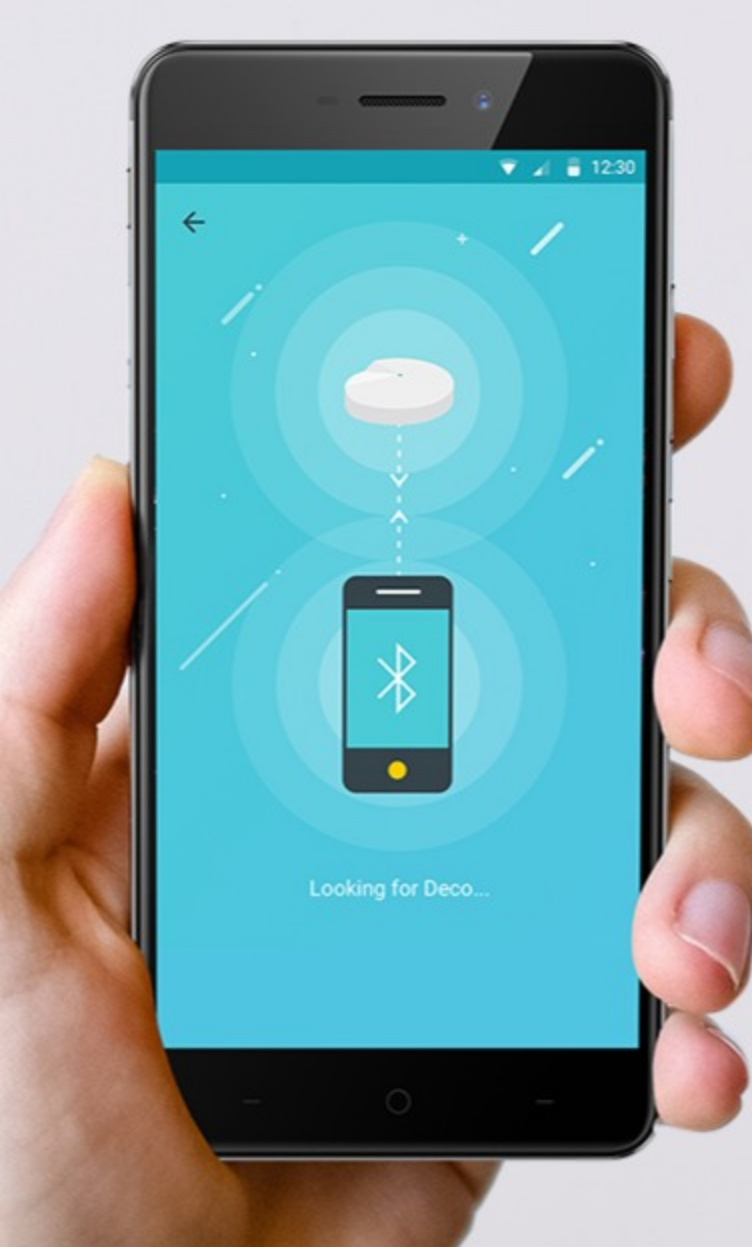

Fast. Smart. Everywhere.

Smart Home Mesh Wi-Fi System
AC2200 Tri-Band Wi-Fi

Deco M9 Plus

Compatible with
amazon alexa

Deco is the simplest way to guarantee a strong Wi-Fi signal in every corner of your home up to 4,500 square feet. Enjoy fast and secure Tri-Band Wi-Fi no matter how many devices you have. Deco M9 Plus connects and controls all your smart home devices as a hub, no need for additional hub.

Wi-Fi dead-zone killer

Superior Tri-Band Speed

Built-in smart hub

Connects over 100 devices

More than Dedicated Wireless Connection

Tri-Band wireless connection

Dead-zone Killer

Eliminate weak signal areas with whole-home Wi-Fi. No more searching around for a stable connection. Want more coverage? Simply add another Deco.

No More Buffering

connects over
100
devices

Whole Home Seamless Roaming

Deco units work together to form one unified network. Enjoy your smart life not just in your living room, but all around your entire house with Deco M9 Plus' s smart mesh.

The Smart Hub of Your Home

Deco M9 Plus acts as a smart home hub, bringing all your products together in one easy-to-use app. Set interactions between Zigbee, Bluetooth and Wi-Fi devices. With Deco M9 Plus, enjoy the magic of the smart home in every room.

Great Compatibility

TP-Link smart devices, GE, Kwikset and other leading brands are supported, making possible a range of interactions between bulbs, locks, cameras and more.

[Check the Full Compatible List >>](#)

Setup Just Got a Lot Easier

Unbox Deco, install the app and then simply follow the on-screen directions. Deco will take care of the rest, getting your network up and running in minutes.

2 Download and launch the Deco app

TP-Link HomeCare™