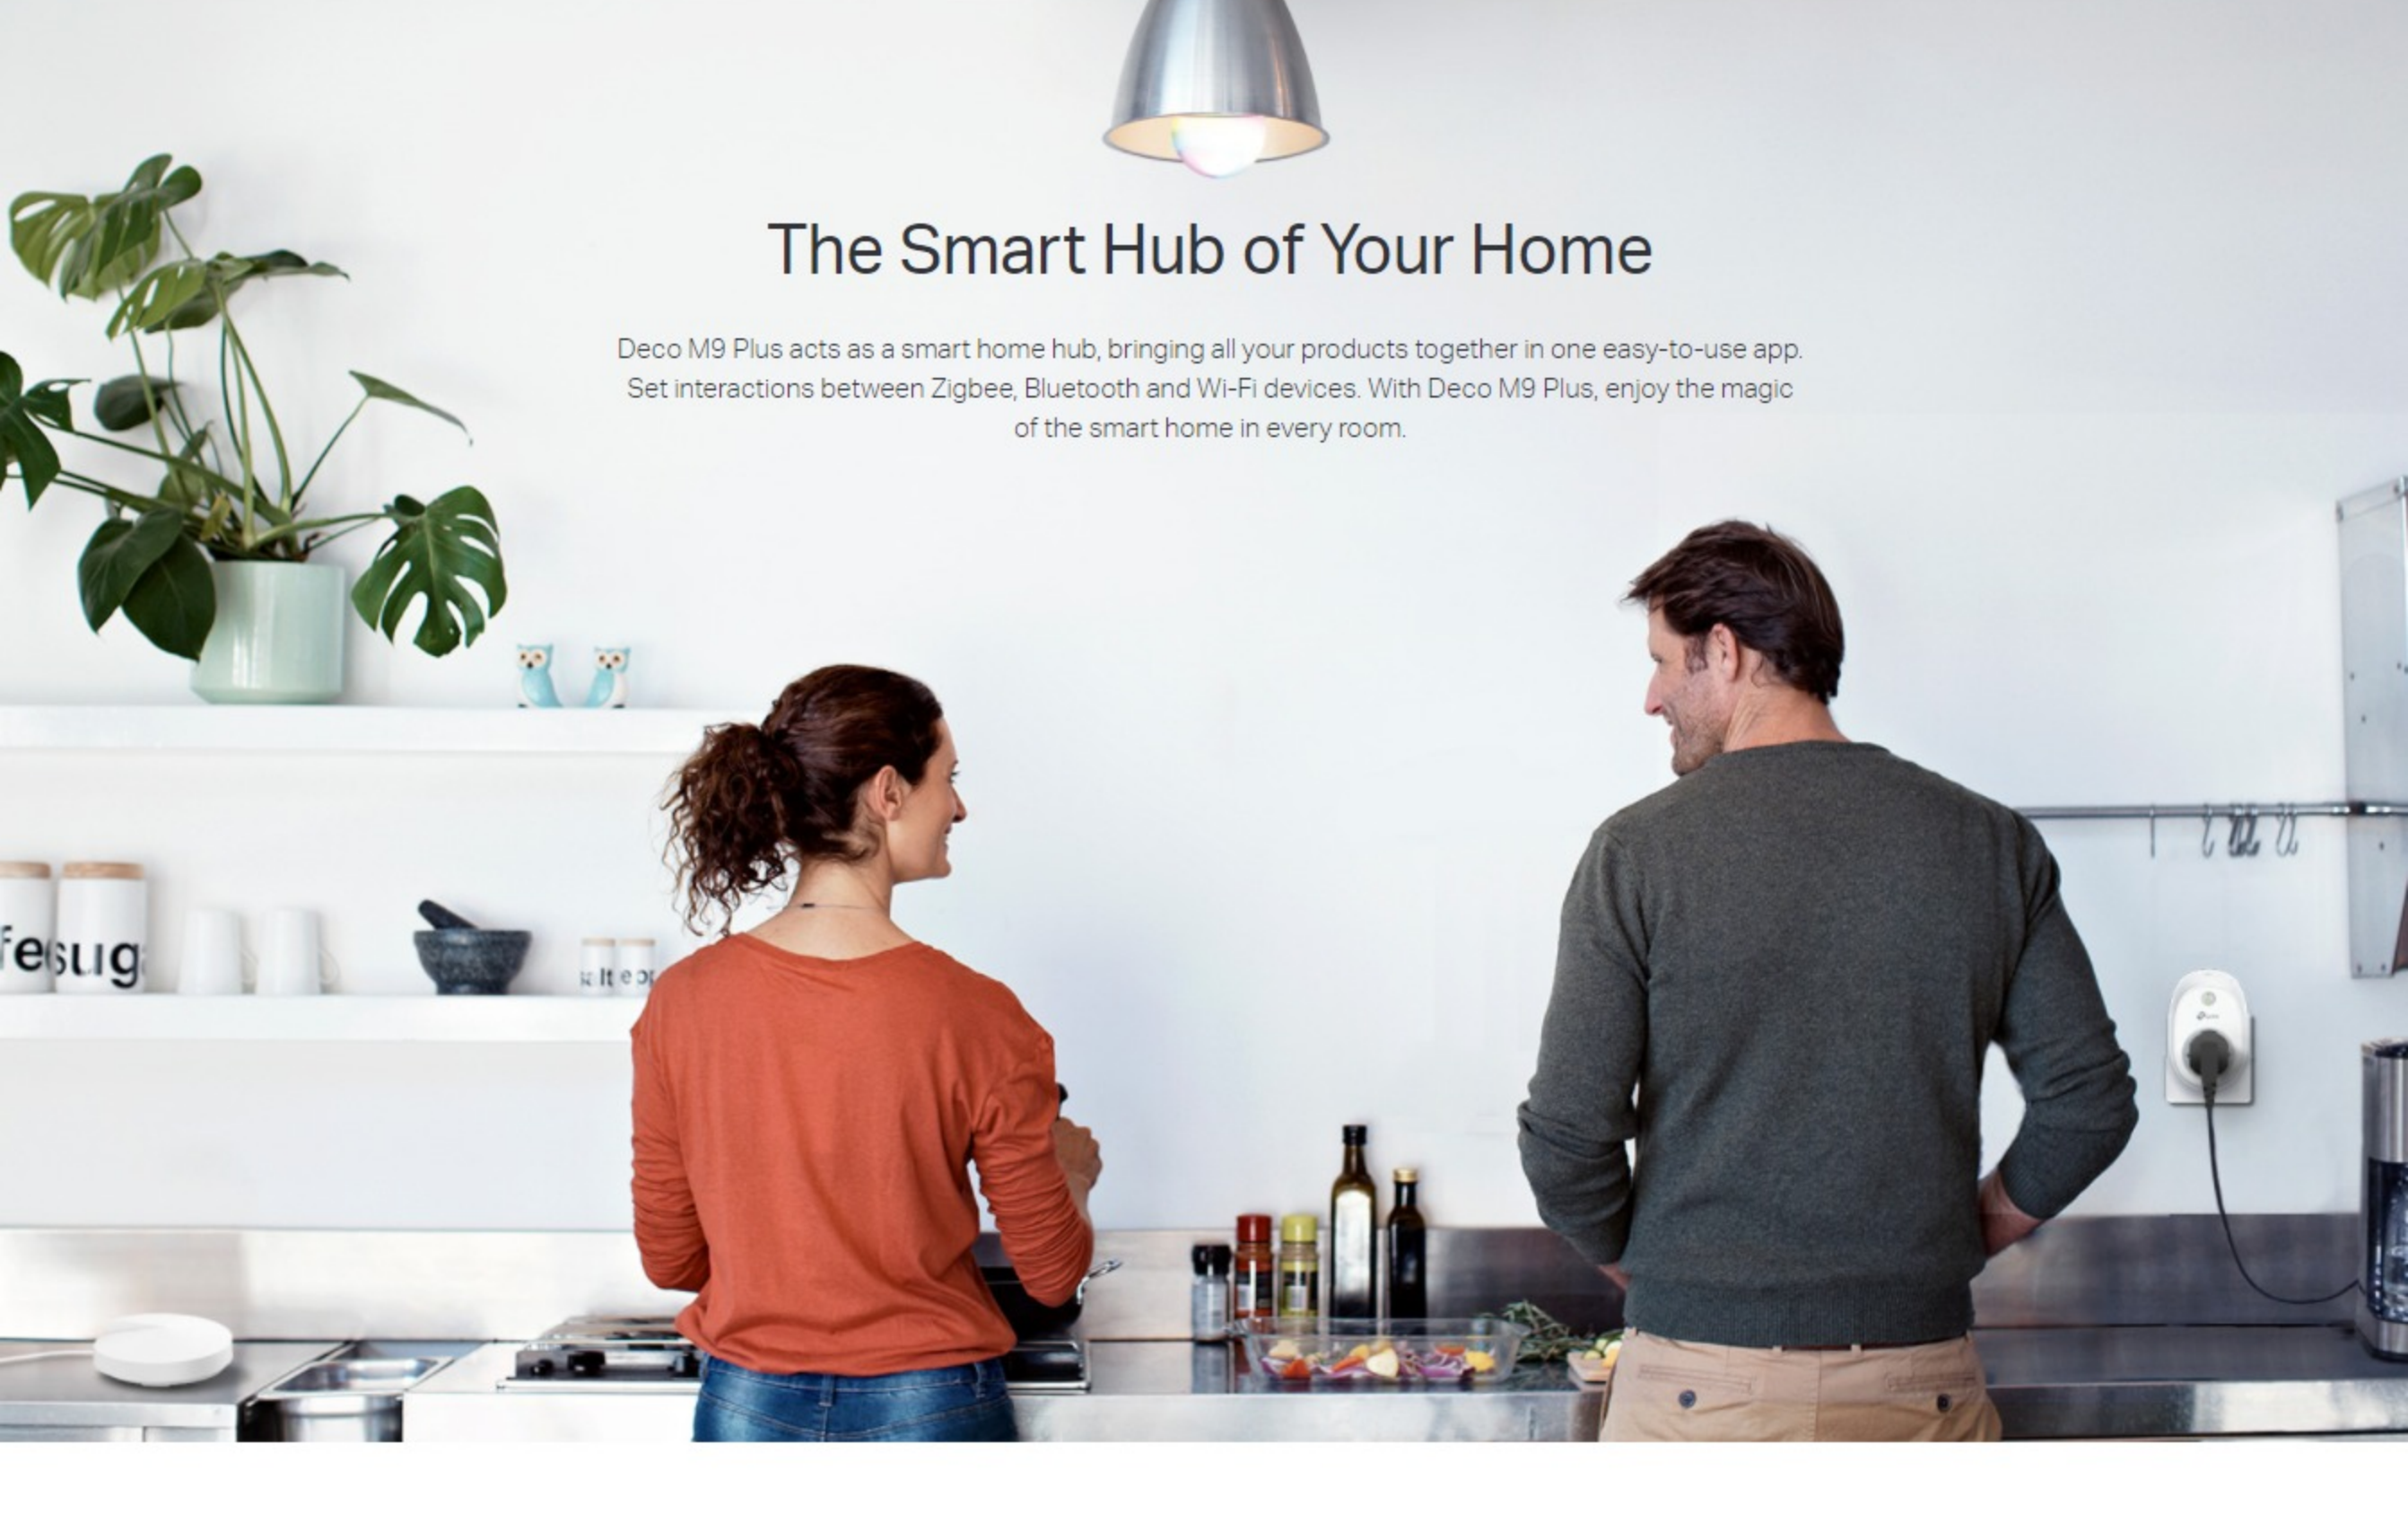

The Smart Hub of Your Home

Deco M9 Plus acts as a smart home hub, bringing all your products together in one easy-to-use app. Set interactions between Zigbee, Bluetooth and Wi-Fi devices. With Deco M9 Plus, enjoy the magic of the smart home in every room.

Great Compatibility

TP-Link smart devices, GE, Kwikset and other leading brands are supported, making possible a range of interactions between bulbs, locks, cameras and more.

[Check the Full Compatible List >>](#)

Setup Just Got a Lot Easier

Unbox Deco, install the app and then simply follow the on-screen directions. Deco will take care of the rest, getting your network up and running in minutes.

2 Download and launch the Deco app