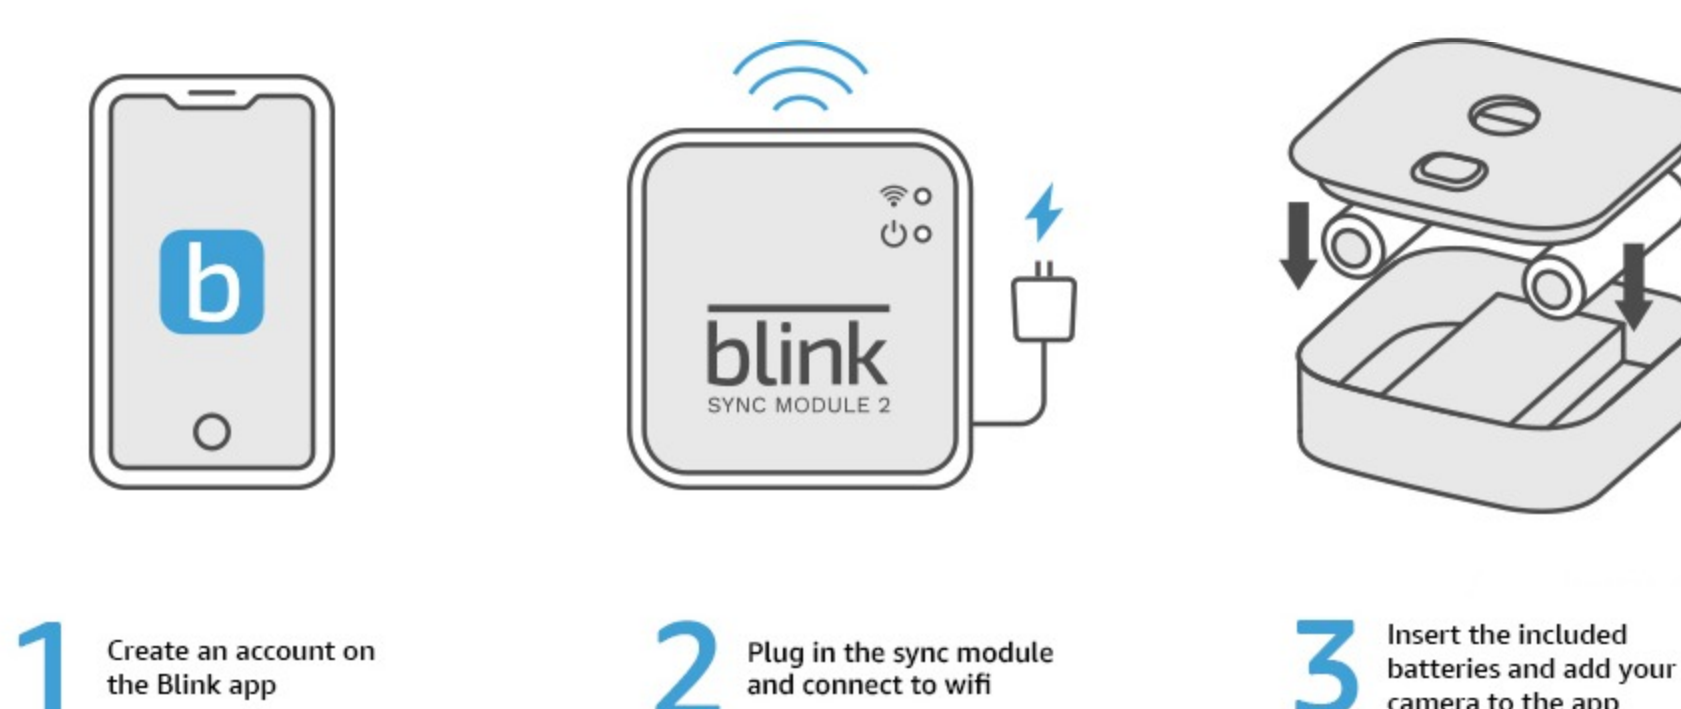

Simple to set up and use

Compare Blink Cameras

	Blink Mini	Blink Indoor	Blink Outdoor Camera
Price	From: CDN$ 44.99	From: CDN$ 99.99	From: CDN$ 129.99
Ratings	★★★★☆ (2,240)	★★★★☆ (153)	★★★★☆ (1,928)
Power source	Plug-in	2 AA lithium batteries	2 AA lithium batteries
Battery life	N/A	2 years	2 years
Weather resistant			✓
Placement	Indoor Only	Indoor Only	Indoor + Outdoor
Motion-activated alerts	✓	✓	✓
2-way audio	✓	✓	✓
Video resolution	Up to 1080p	Up to 1080p	Up to 1080p
Infrared night vision	✓	✓	✓
Temperature monitoring		✓	✓
Works with Alexa	✓	✓	✓

Blink Outdoor Technical Details

Field of view	110° diagonal
Video resolution	Record and view in 1080p HD video during the day and with infrared HD night vision after dark.
Photo resolution	View captured images in 640 x 360 nHD
Camera frame rate	Up to 30 fps
Size	71 x 71 x 31 mm
Weight	48 grams
CPU	Immedia Proprietary – AC1002B, 4 cores / 200 MHz
Power	Camera battery: 2 AA 1.5V lithium metal (non-rechargeable) batteries Sync Module 2 power: 100-220V AC to 5V DC converter included. *Battery life of up to 2 years, based on 5,882 seconds of live view, 43,200 seconds of motion-activated recording and 4,788 seconds of two-way talk. Battery life will vary based on device settings, use, and environmental factors.
Requirements	Always-on high-speed internet connection (such as broadband, fiber, or DSL). Wifi network: 2.4 GHz 802.11b/g/n.

Connection	Power adapter
Available colors	Black
Smartphone requirements	iOS 10.3, Android 5.0, or Fire OS 5.1
Blink app	Blink Home Monitor
Included in the box	AA lithium metal batteries (dependent on quantity selected), 2 1.5V non-rechargeable AA lithium metal batteries (per camera), mounting kit (per camera).
Audio	Speaker output and 2-way audio recording.
LEDs	1 blue LED to help you know when it's active (optional). 1 red LED when recording in night vision.
Warranty and service	1-year limited warranty and service included. Use of Blink cameras is subject to the terms found here.
Support	Click here to view more information on the Blink Outdoor support page. Click here to see the setup guide.
Generation	3rd Generation
Operating temperature	-20 to 45° C