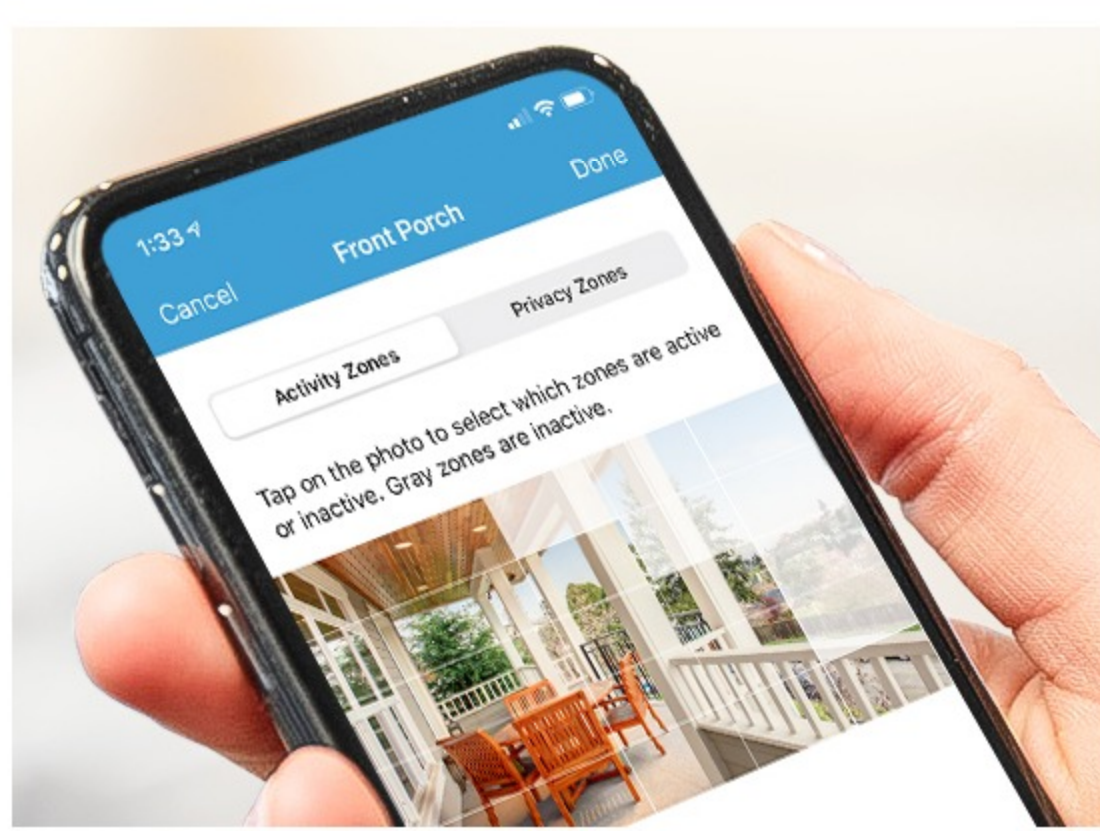

## Outdoor makes home monitoring simple

Blink Outdoor offers two-year battery life and is built to withstand the elements so you can protect your home – inside and out, day or night.

## See, hear, and speak to people and pets

See what's happening at home no matter where you are with the Blink app using HD live view and infrared night vision. Two-way audio lets you hear and talk back – it's like being home even when you're not.