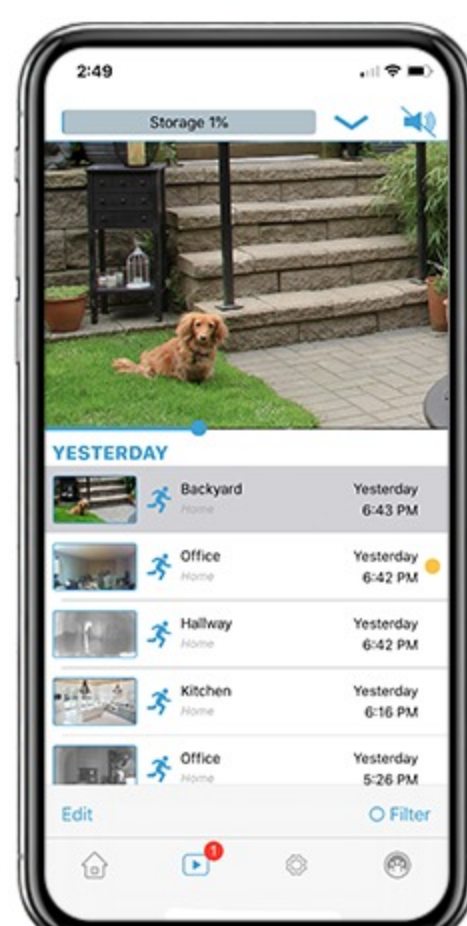

All-new blink outdoor

an amazon company

Outdoor makes home monitoring simple

Blink Outdoor offers two-year battery life and is built to withstand the elements so you can protect your home – inside and out, day or night.

Powerful two-year battery life

With Blink's proprietary chip technology, Outdoor runs on two AA lithium batteries that last up to two years so you can see what's happening in and around your home without the stress of frequent battery replacement.

See, hear, and speak to people and pets

See what's happening at home no matter where you are with the Blink app using HD live view and infrared night vision. Two-way audio lets you hear and talk back – it's like being home even when you're not.

Be alerted to what matters

Create customized motion detection and privacy zones so you only see the movement you care about.

Set up with ease

No more searching for outlets and no professional installation required – everything you need to get started is in the box. Plus, its wire-free design means you can place, stand, or mount it anywhere.

"Alexa, show me the front porch camera."

Works with Alexa

Go hands-free with Alexa. Stream live video, play recorded clips, arm and disarm your camera, be alerted to motion, and more.

Don't miss a moment

Cloud Storage: Blink Subscription Plan

Record, view, and save events in your Blink app with a free trial of the Blink Subscription Plan included with your purchase through March 31, 2021. Then, subscribe for just 5 $ per month per camera, or 15 $ per month for unlimited cameras at a single location. Learn more [here](#).

Local Storage: Blink Sync Module 2