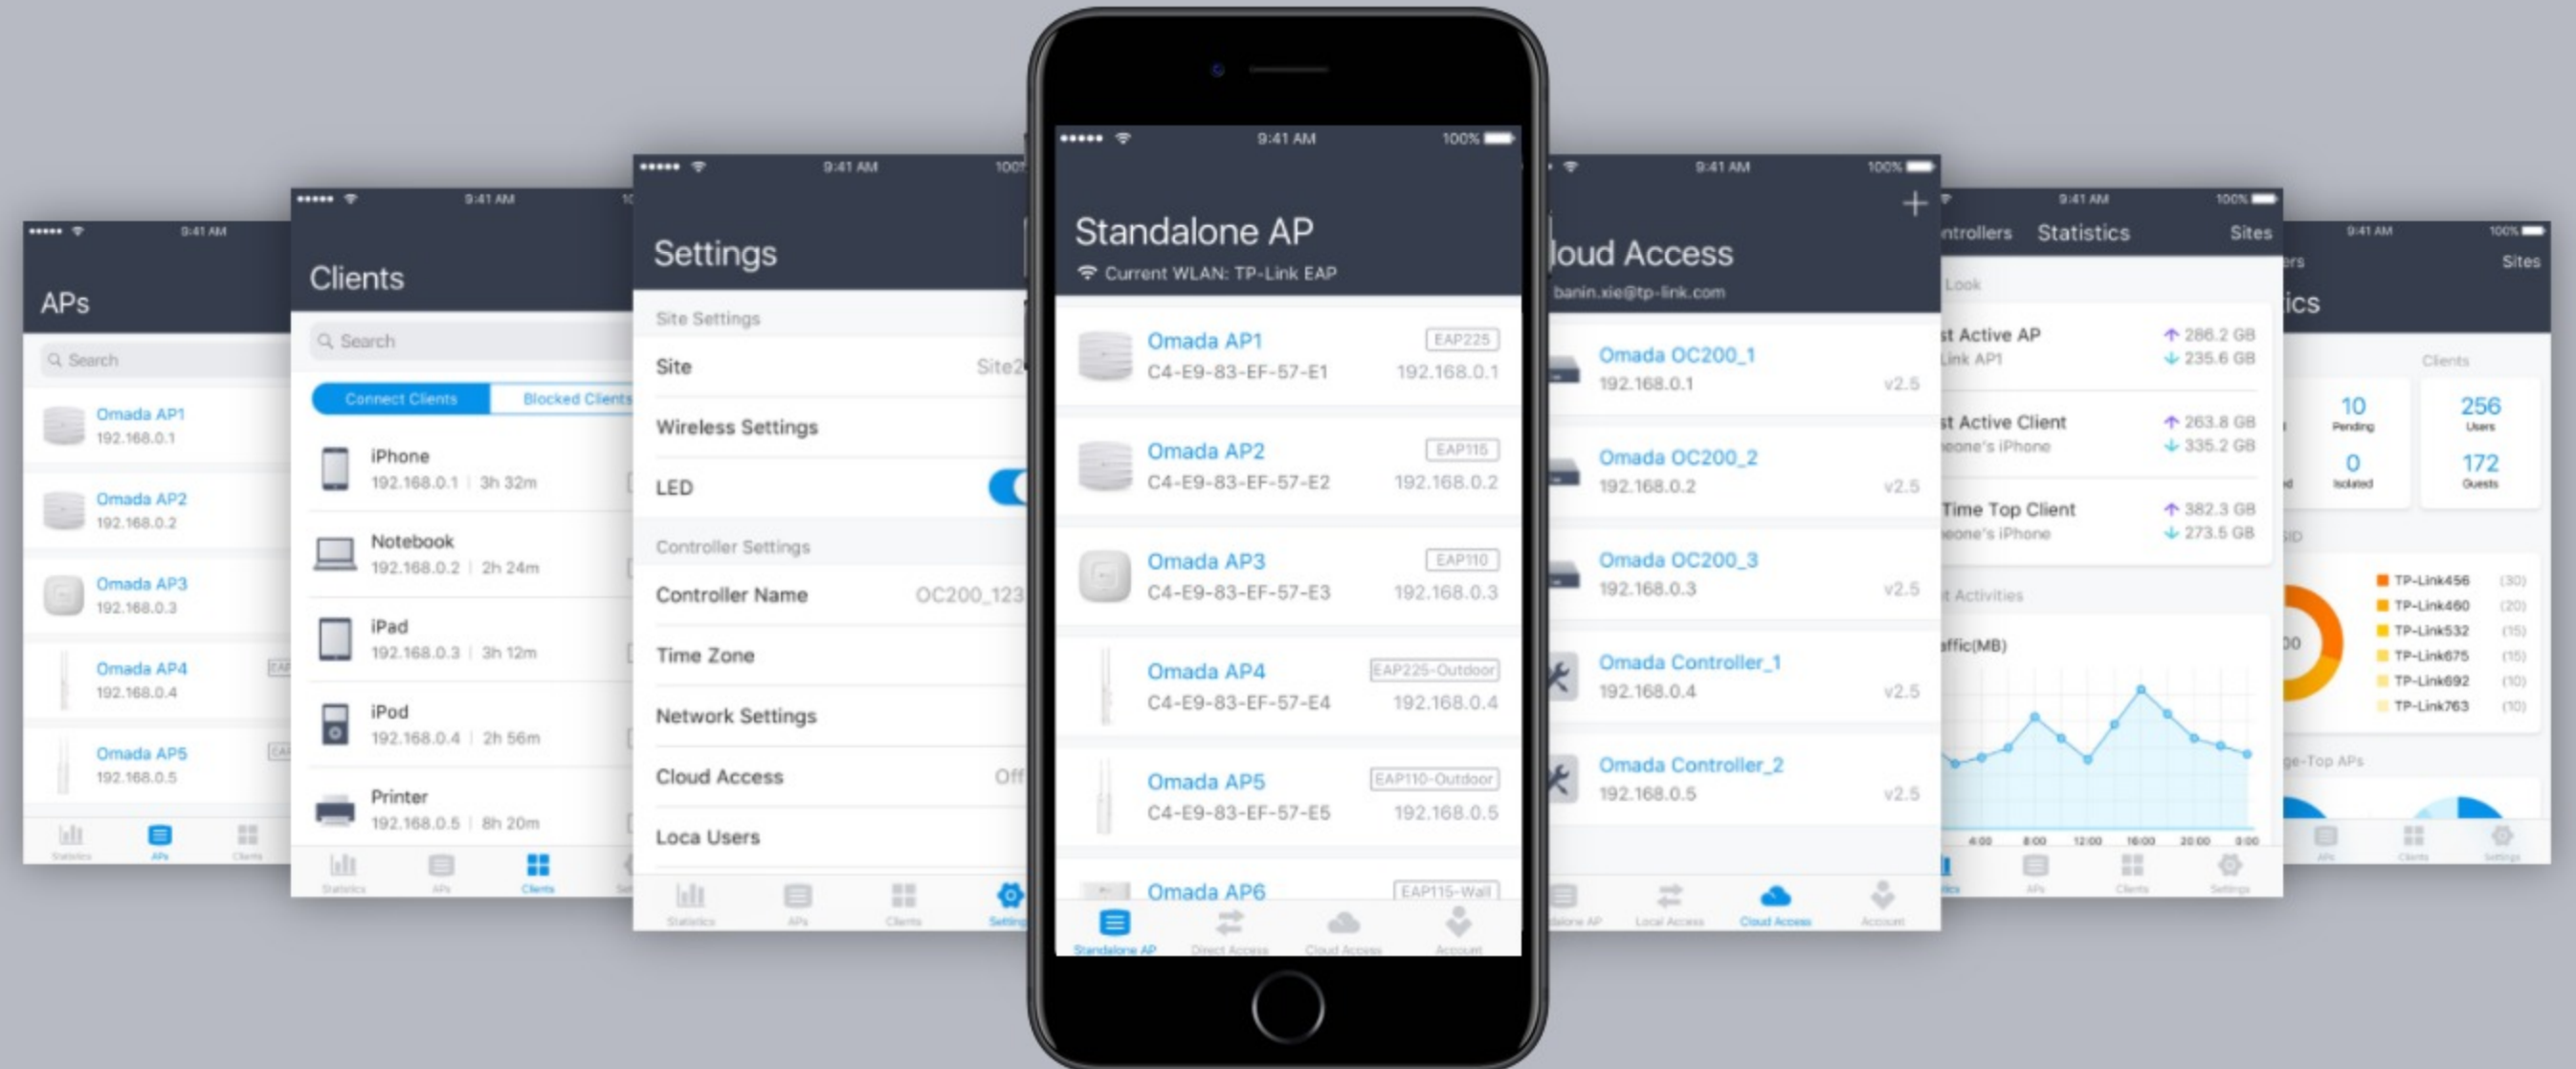

NEW

Meet Our New Hero Product!

The OC200 Omada Hardware Controller is dedicated to providing centralized management for the whole Omada network.

Omada Hardware Controller

OC200