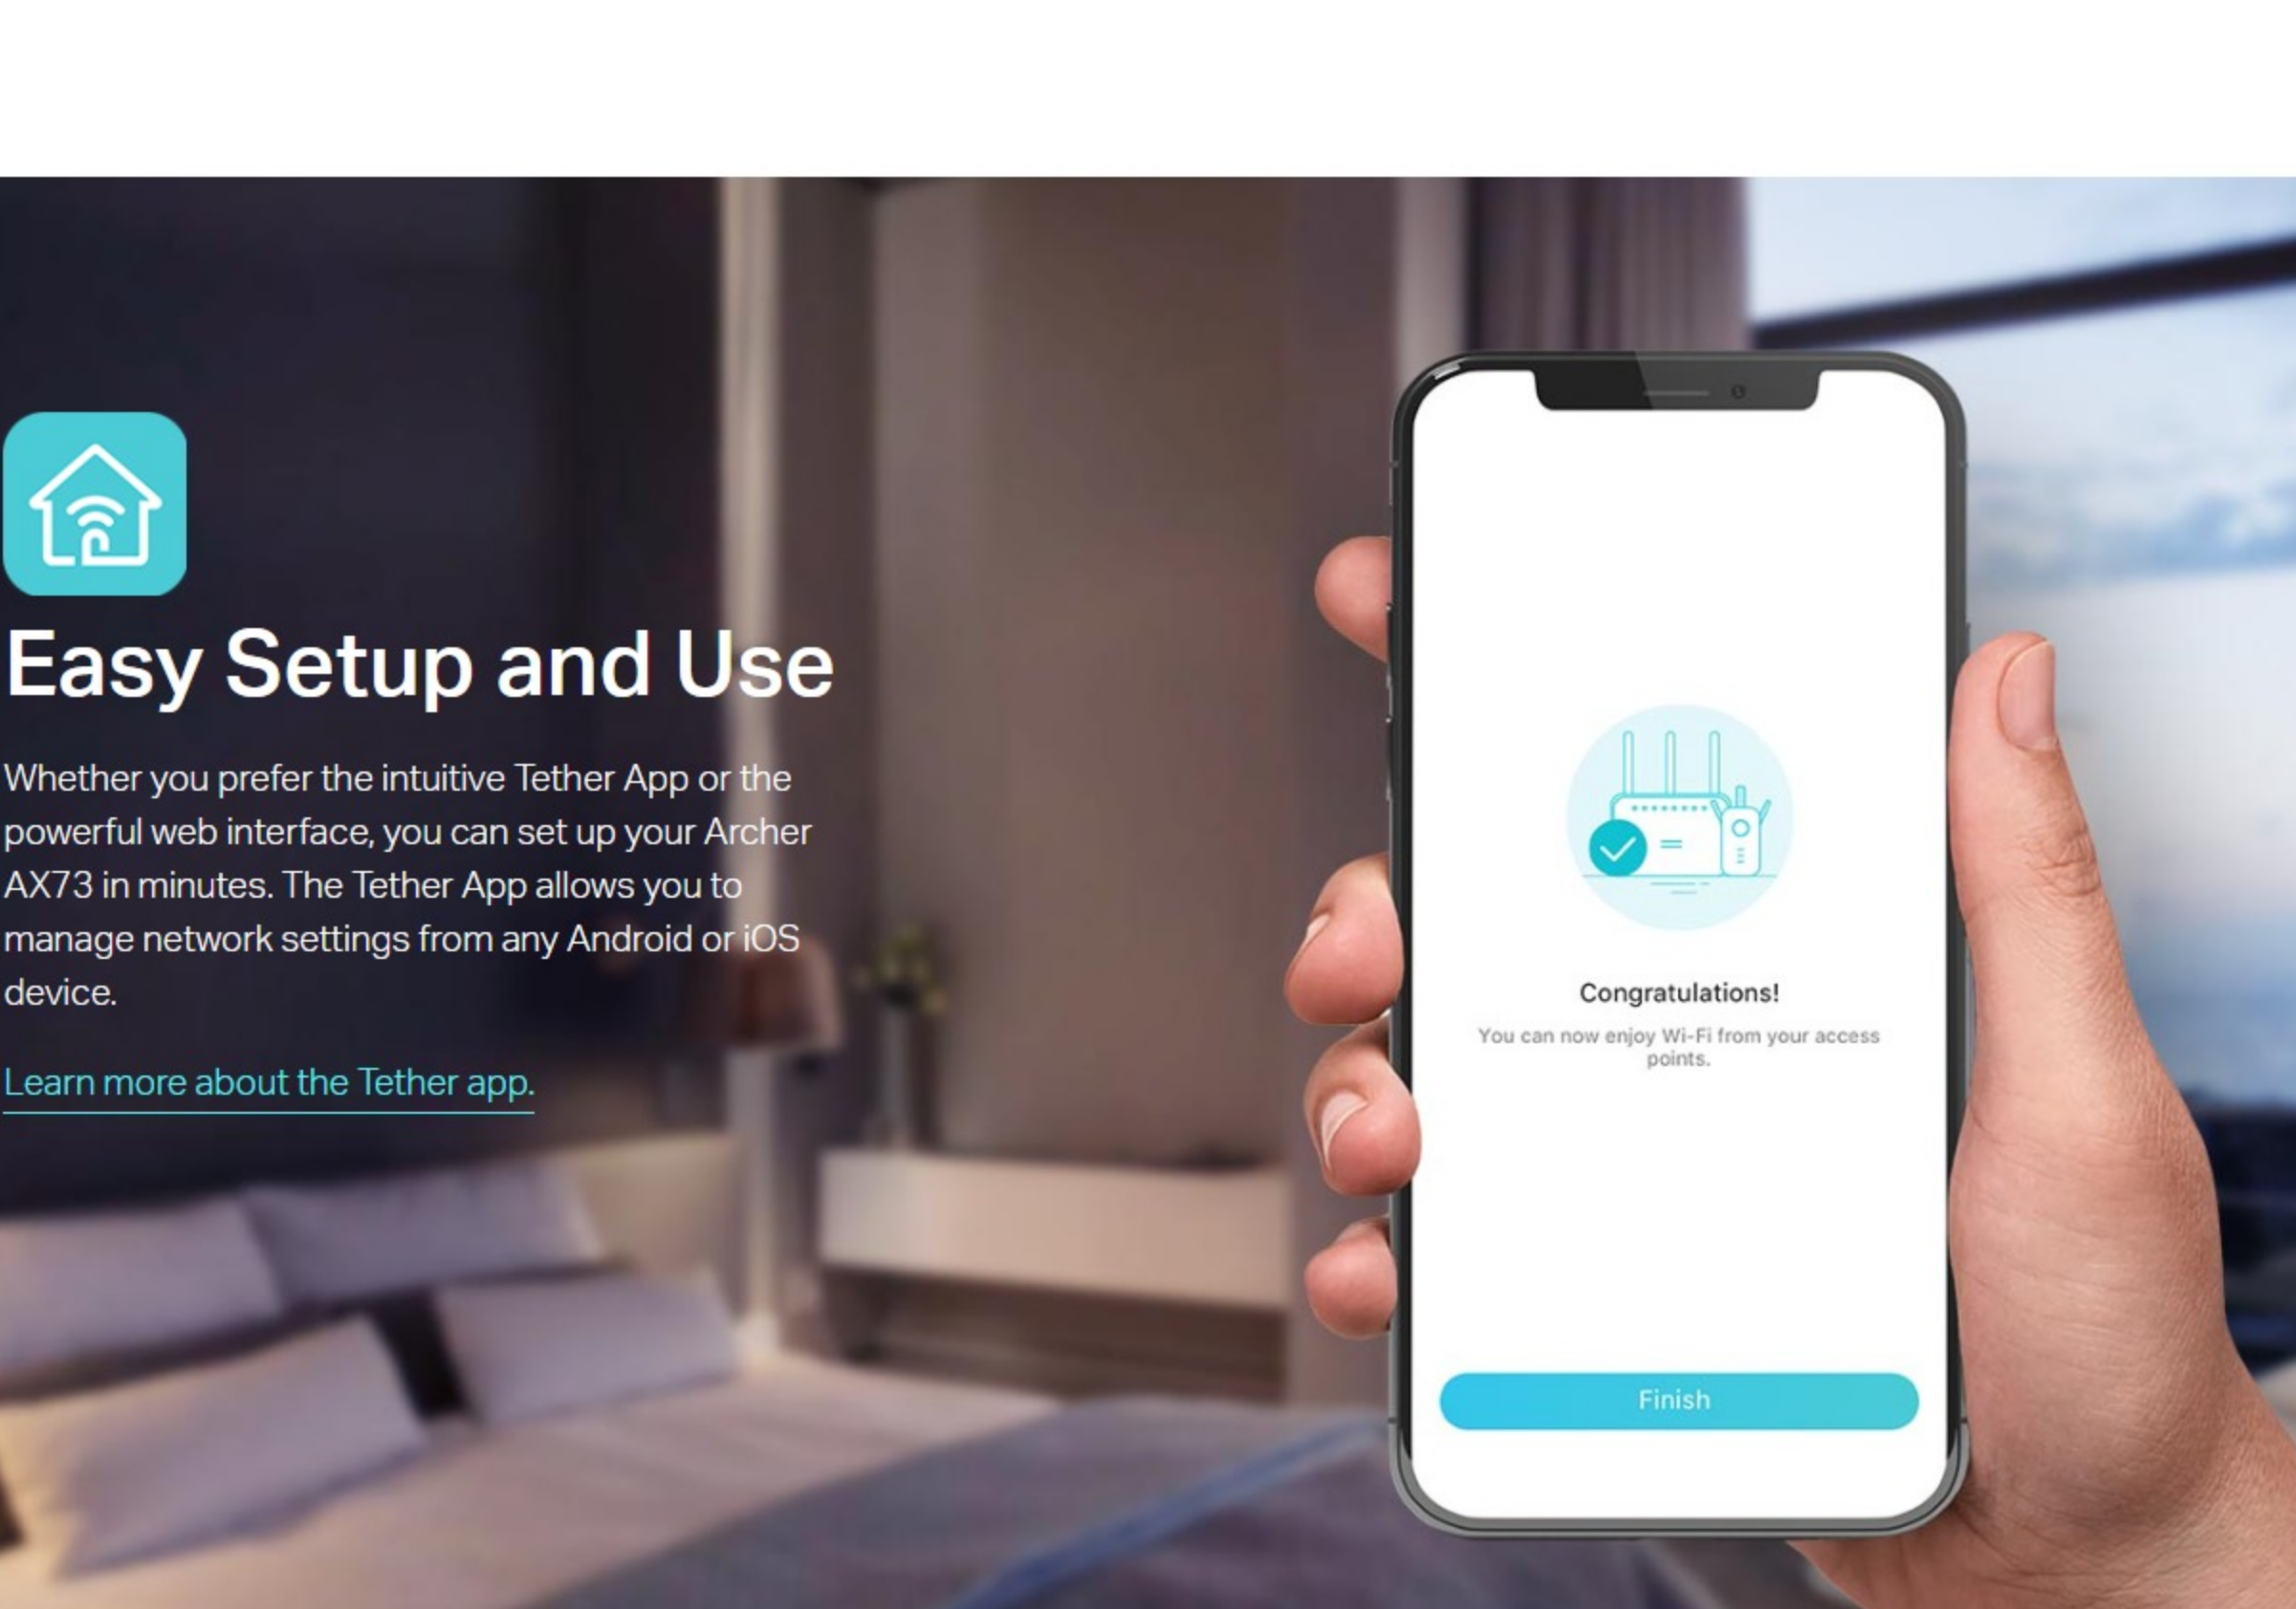

TP-Link OneMesh™: Flexibly Create Whole Home WiFi with Archer AX73

Want to build a whole-home Wi-Fi? Archer AX73 supports OneMesh to form seamless whole-home coverage, preventing drops and lag when moving between signals.

[Learn more about OneMesh™](#)