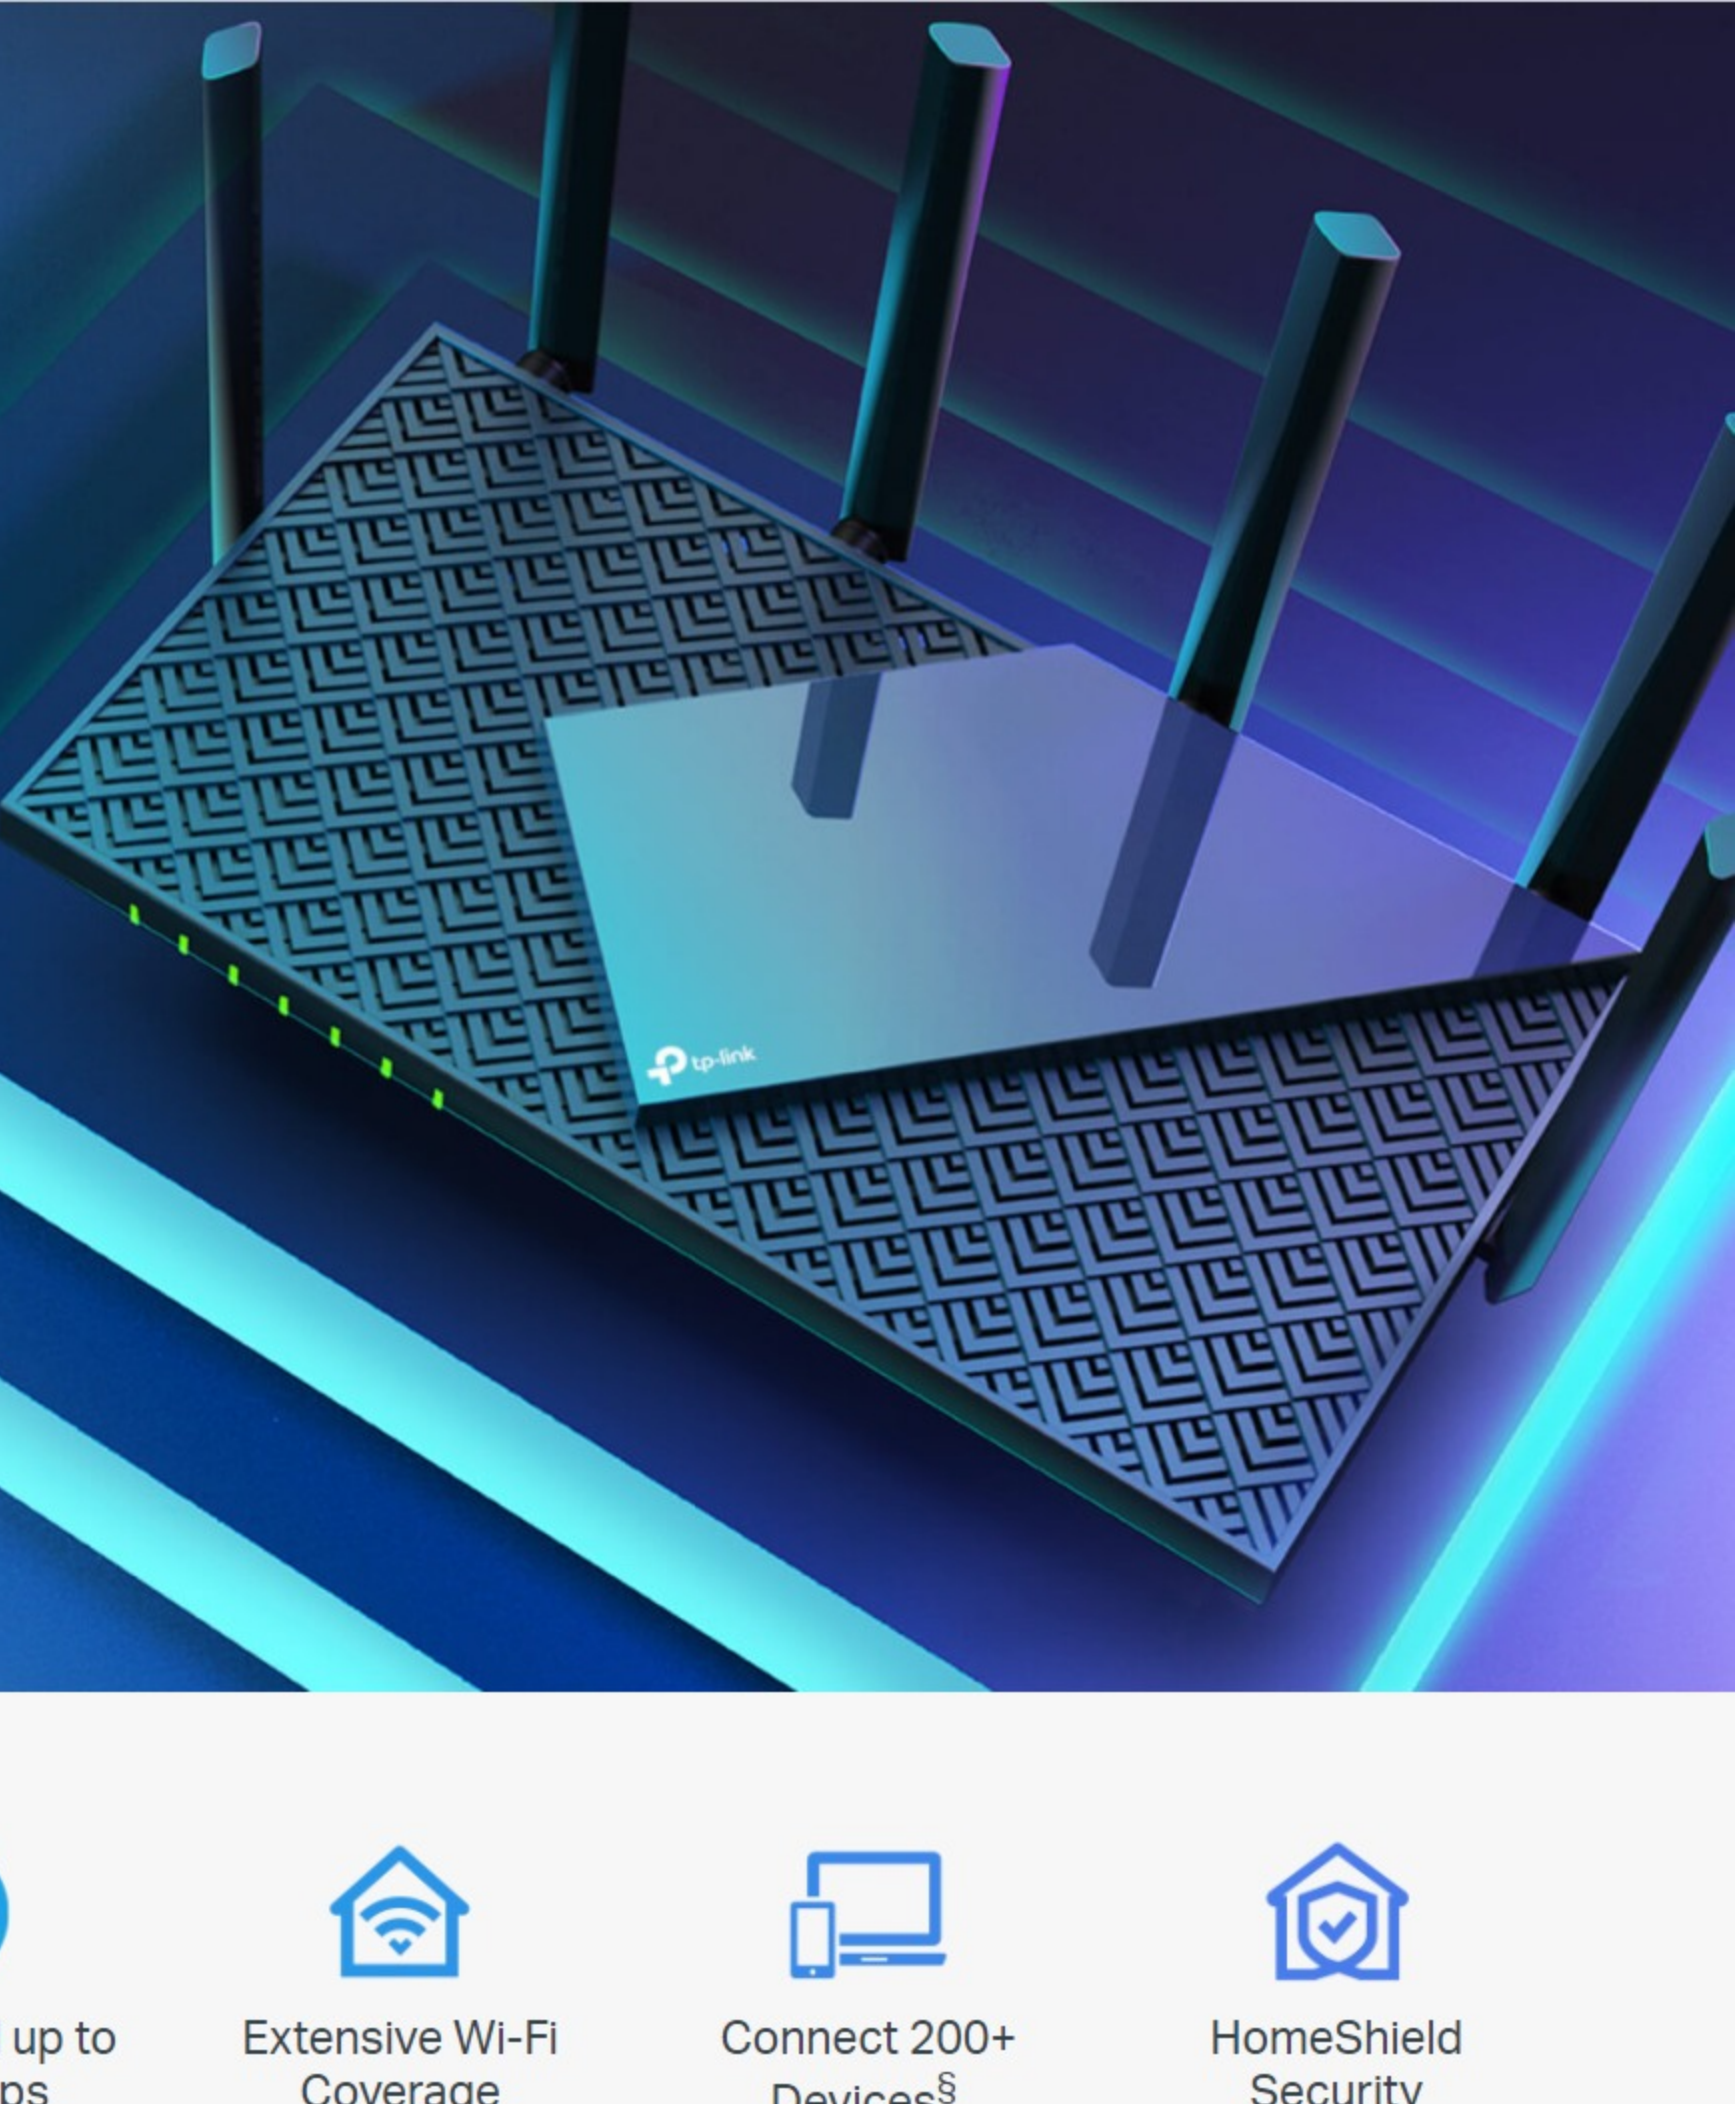

**FASTER.
COOLER.
SAFER.**

AX5400 Dual-Band 6-Stream
Gigabit Wi-Fi 6 Router

Archer AX73