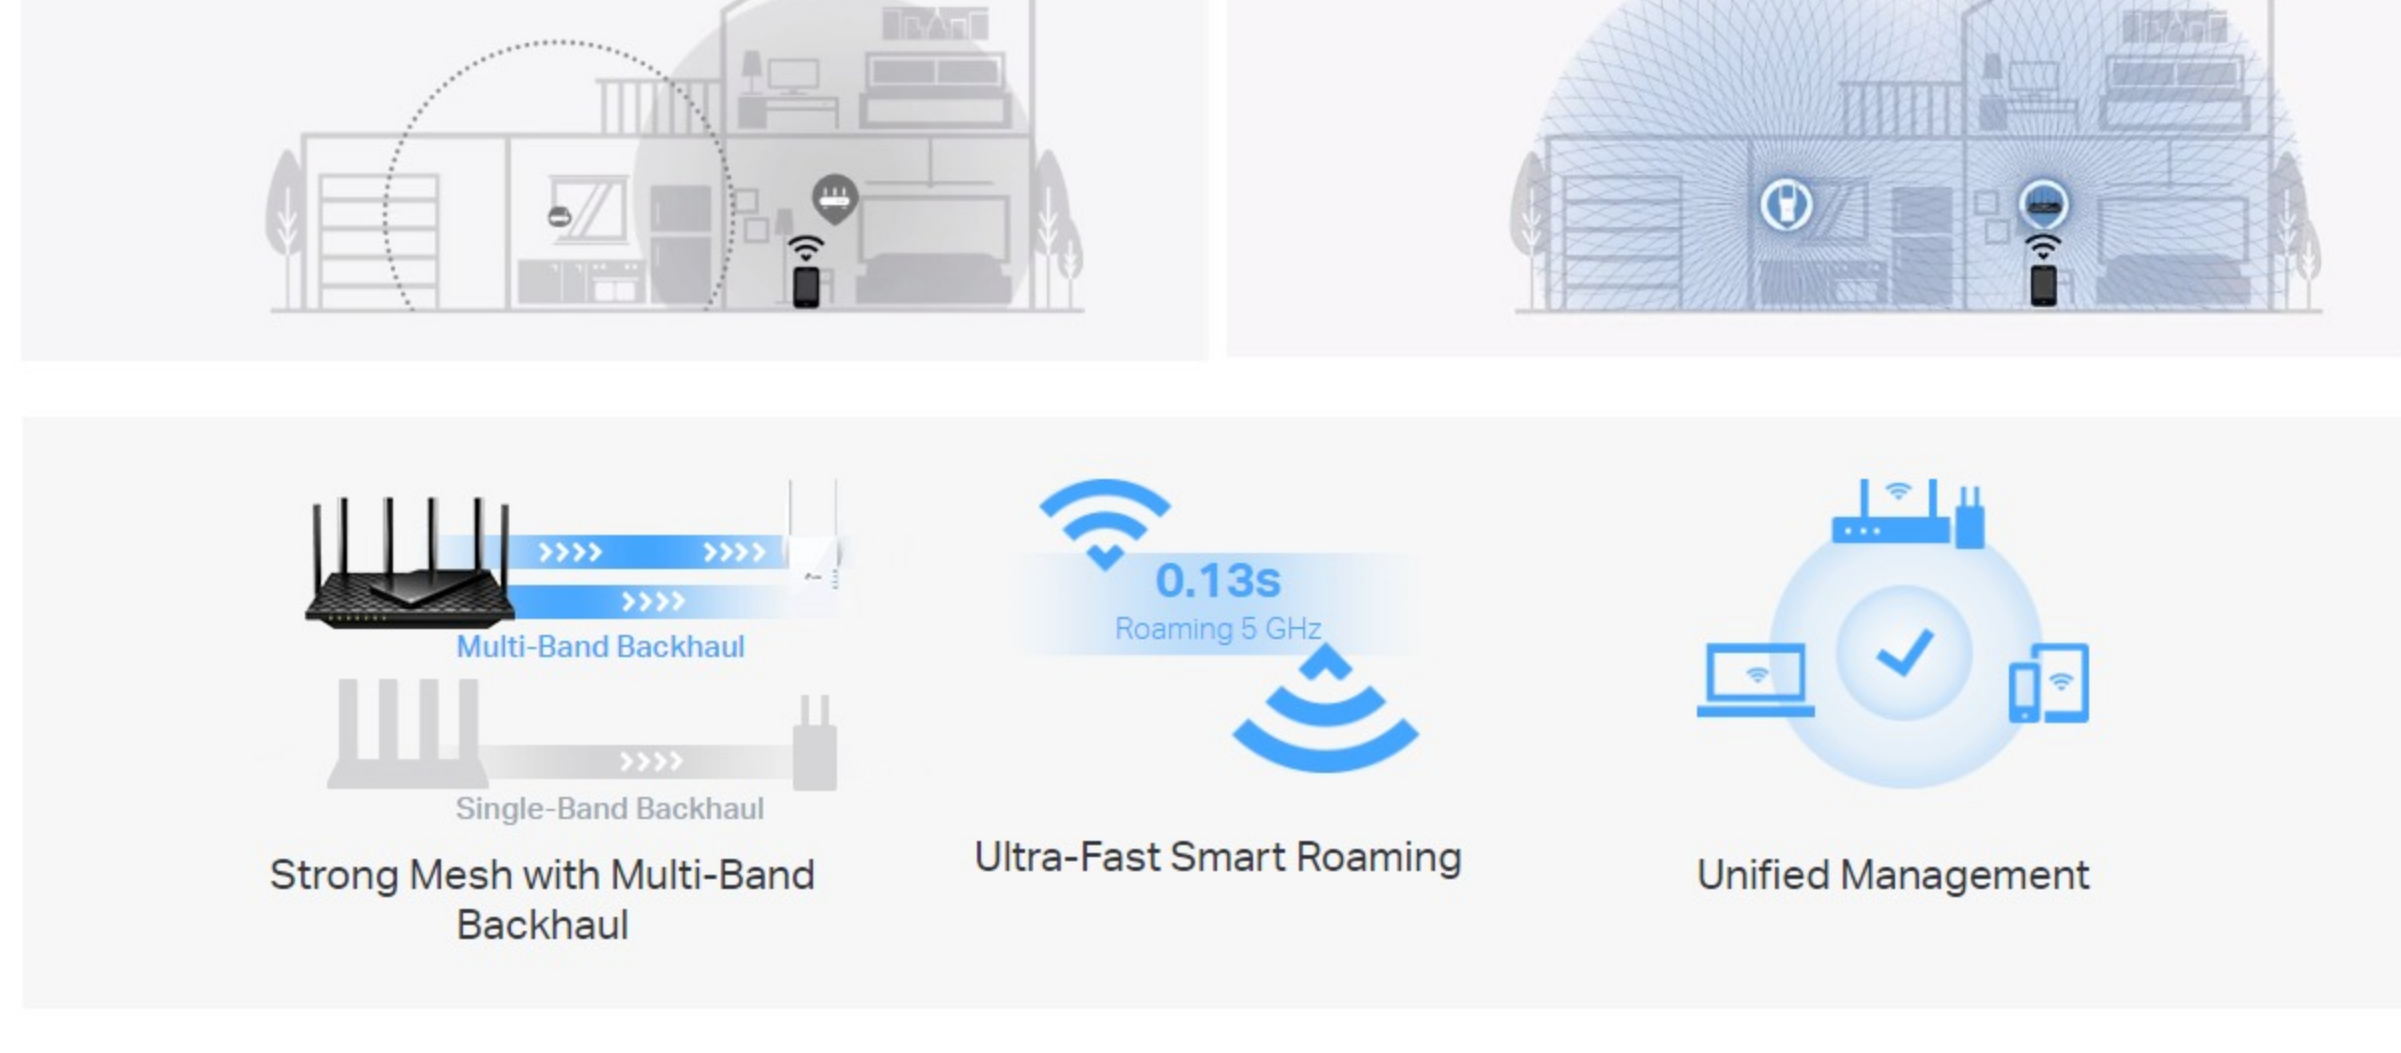

TP-Link OneMesh™: Flexibly Create Whole Home WiFi with Archer AX73

Want to build a whole-home Wi-Fi? Archer AX73 supports OneMesh to form seamless whole-home coverage, preventing drops and lag when moving between signals.

[Learn more about OneMesh™](#)