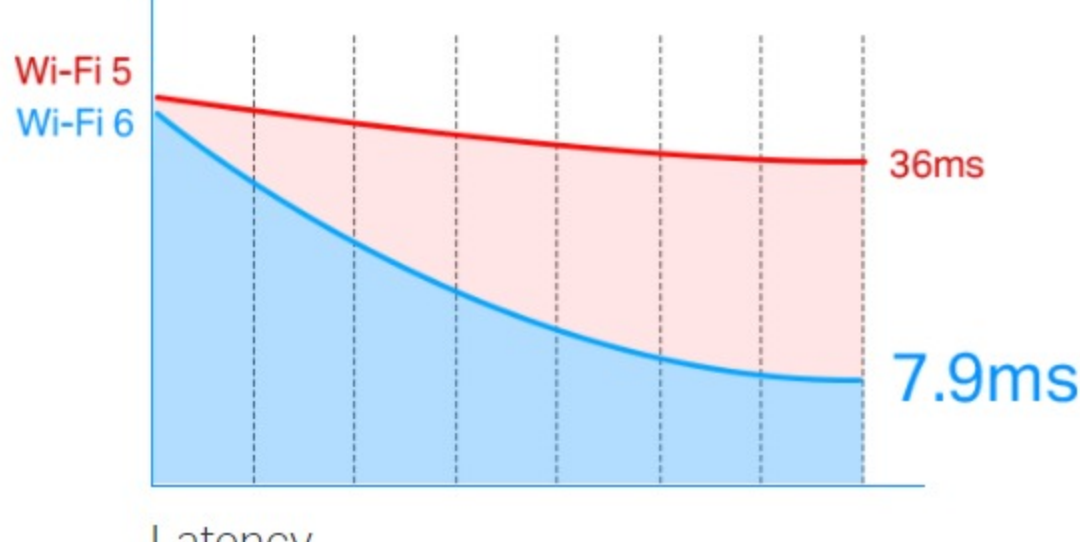

Lag No More

Revolutionary OFDMA reduces latency by up to 75% to provide ultra-responsive gaming, uninterrupted video chatting and seamless live streaming.*