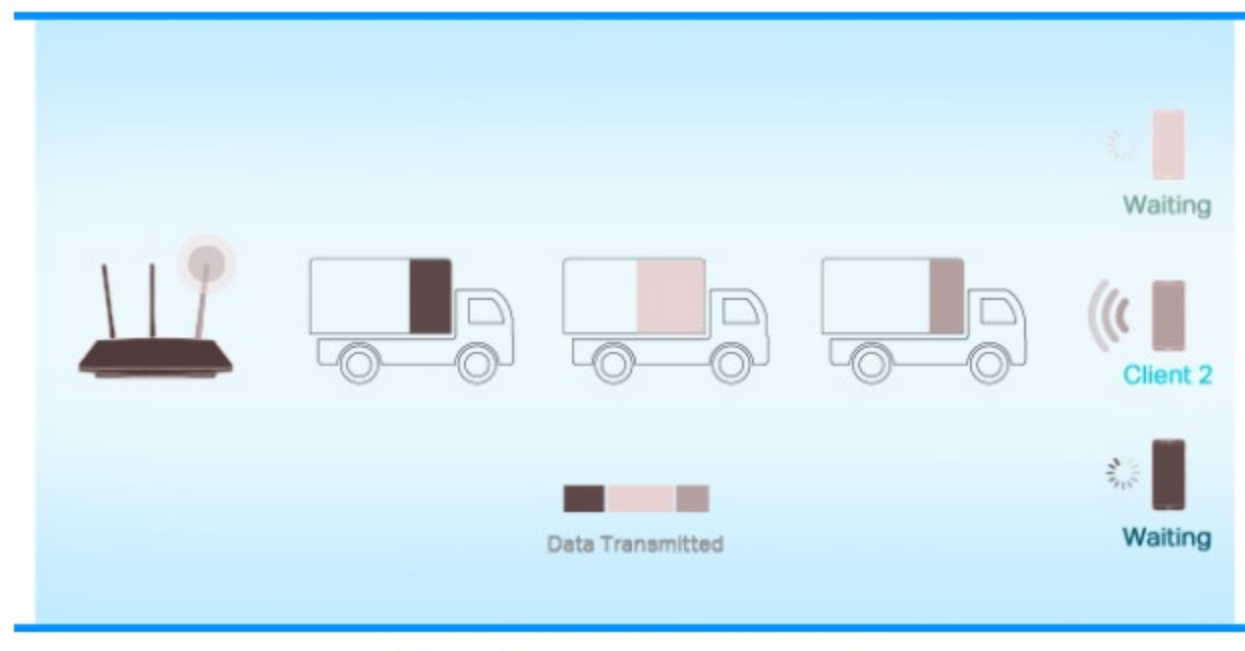

Give Your PC Wi-Fi 6 and Bluetooth 5.0

AX3000 Wi-Fi 6 Bluetooth 5.0 PCIe Adapter

Archer TX50E

High Performance for High Demands

The very latest WiFi standard, Wi-Fi 6, provides extreme speed, ultra-low latency, and uninterrupted connectivity so you enjoy faster downloads, smoother streaming, and more immersive gaming.†

Deep-Dive into VR

Wi-Fi 6 comes with 1024-QAM and 160 MHz bandwidth, for powerful, continuous WiFi.‡ Bandwidth-intensive applications like VR demand high speeds, which Wi-Fi 6 delivers—3× faster than Wi-Fi 5.§ Just insert Archer TX50E into your PC for fully immersive VR experiences.

Lag No More

Revolutionary OFDMA reduces latency by up to 75% to provide ultra-responsive gaming, uninterrupted video chatting and seamless live streaming.*

High-Gain Antennas for Broader Coverage

Two powerful signal-boosting high-gain antennas greatly extend existing WiFi coverage, offering a fast and smooth online experience further away.

Connect and Enjoy via the Latest Bluetooth 5.0

The latest Bluetooth 5.0 Technology, achieves speeds 2x faster and 4x broader coverage than Bluetooth 4.2, to perfectly coordinate with your game controllers, headphones, keyboards, and other Bluetooth devices.**

Cutting-Edge Security

WPA3, the latest network security standard that provides safer and individualized password encryption, protects your network from wireless hacking and ensure your wireless connection is completely secure while surfing the web and shopping online.**

More Devices, Less Congestion