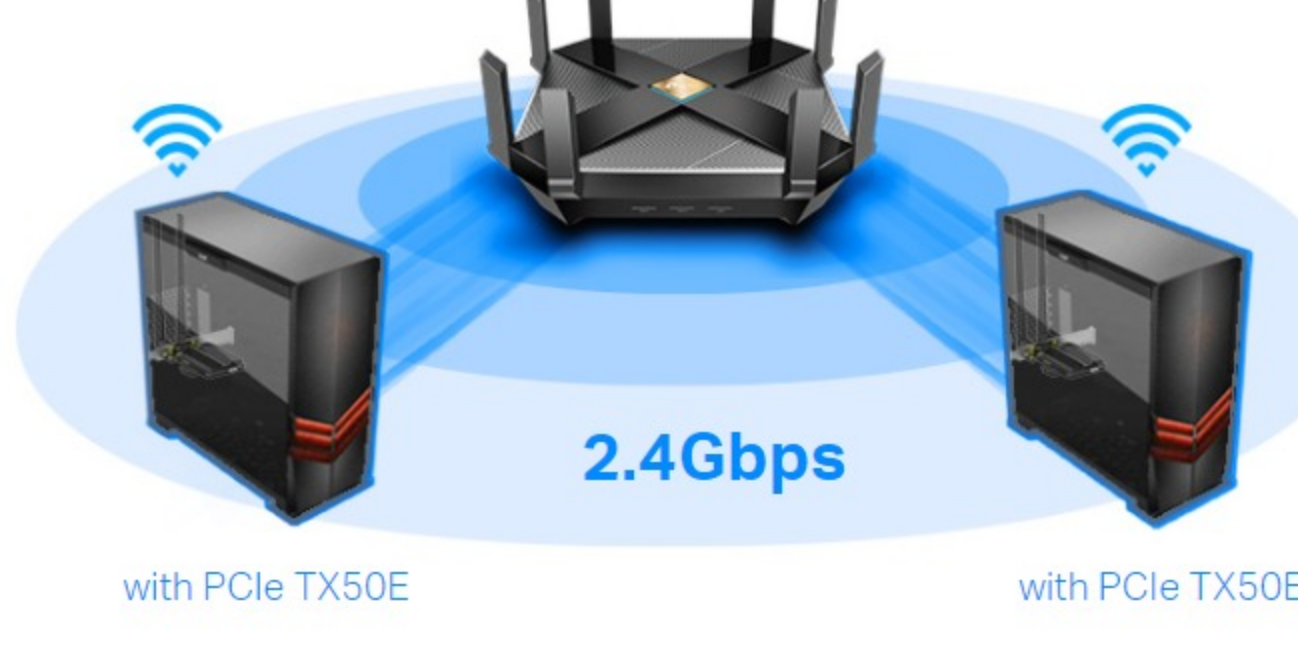

Give Your PC Wi-Fi 6 and Bluetooth 5.0

AX3000 Wi-Fi 6 Bluetooth 5.0 PCIe Adapter

Archer TX50E

High Performance for High Demands

The very latest WiFi standard, Wi-Fi 6, provides extreme speed, ultra-low latency, and uninterrupted connectivity so you enjoy faster downloads, smoother streaming, and more immersive gaming.†

Deep-Dive into VR

Wi-Fi 6 comes with 1024-QAM and 160 MHz bandwidth, for powerful, continuous WiFi.‡ Bandwidth-intensive applications like VR demand high speeds, which Wi-Fi 6 delivers—3× faster than Wi-Fi 5.§ Just insert Archer TX50E into your PC for fully immersive VR experiences.