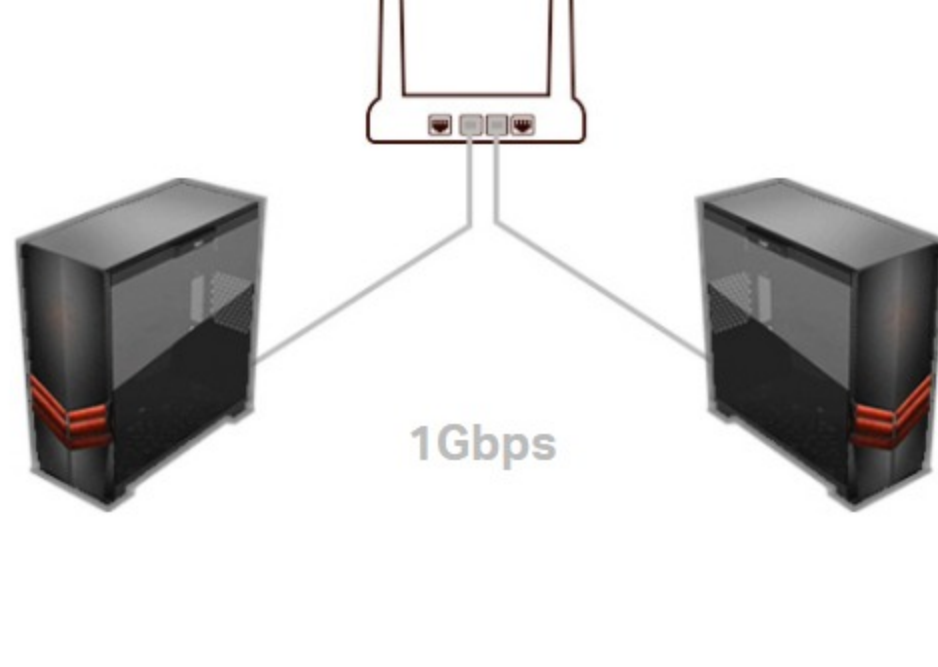

Give Your PC Wi-Fi 6 and Bluetooth 5.0

AX3000 Wi-Fi 6 Bluetooth 5.0 PCIe Adapter

Archer TX50E

High Performance for High Demands

The very latest WiFi standard, Wi-Fi 6, provides extreme speed, ultra-low latency, and uninterrupted connectivity so you enjoy faster downloads, smoother streaming, and more immersive gaming.†

Deep-Dive into VR

Wi-Fi 6 comes with 1024-QAM and 160 MHz bandwidth, for powerful, continuous WiFi.‡ Bandwidth-intensive applications like VR demand high speeds, which Wi-Fi 6 delivers—3× faster than Wi-Fi 5.§ Just insert Archer TX50E into your PC for fully immersive VR experiences.