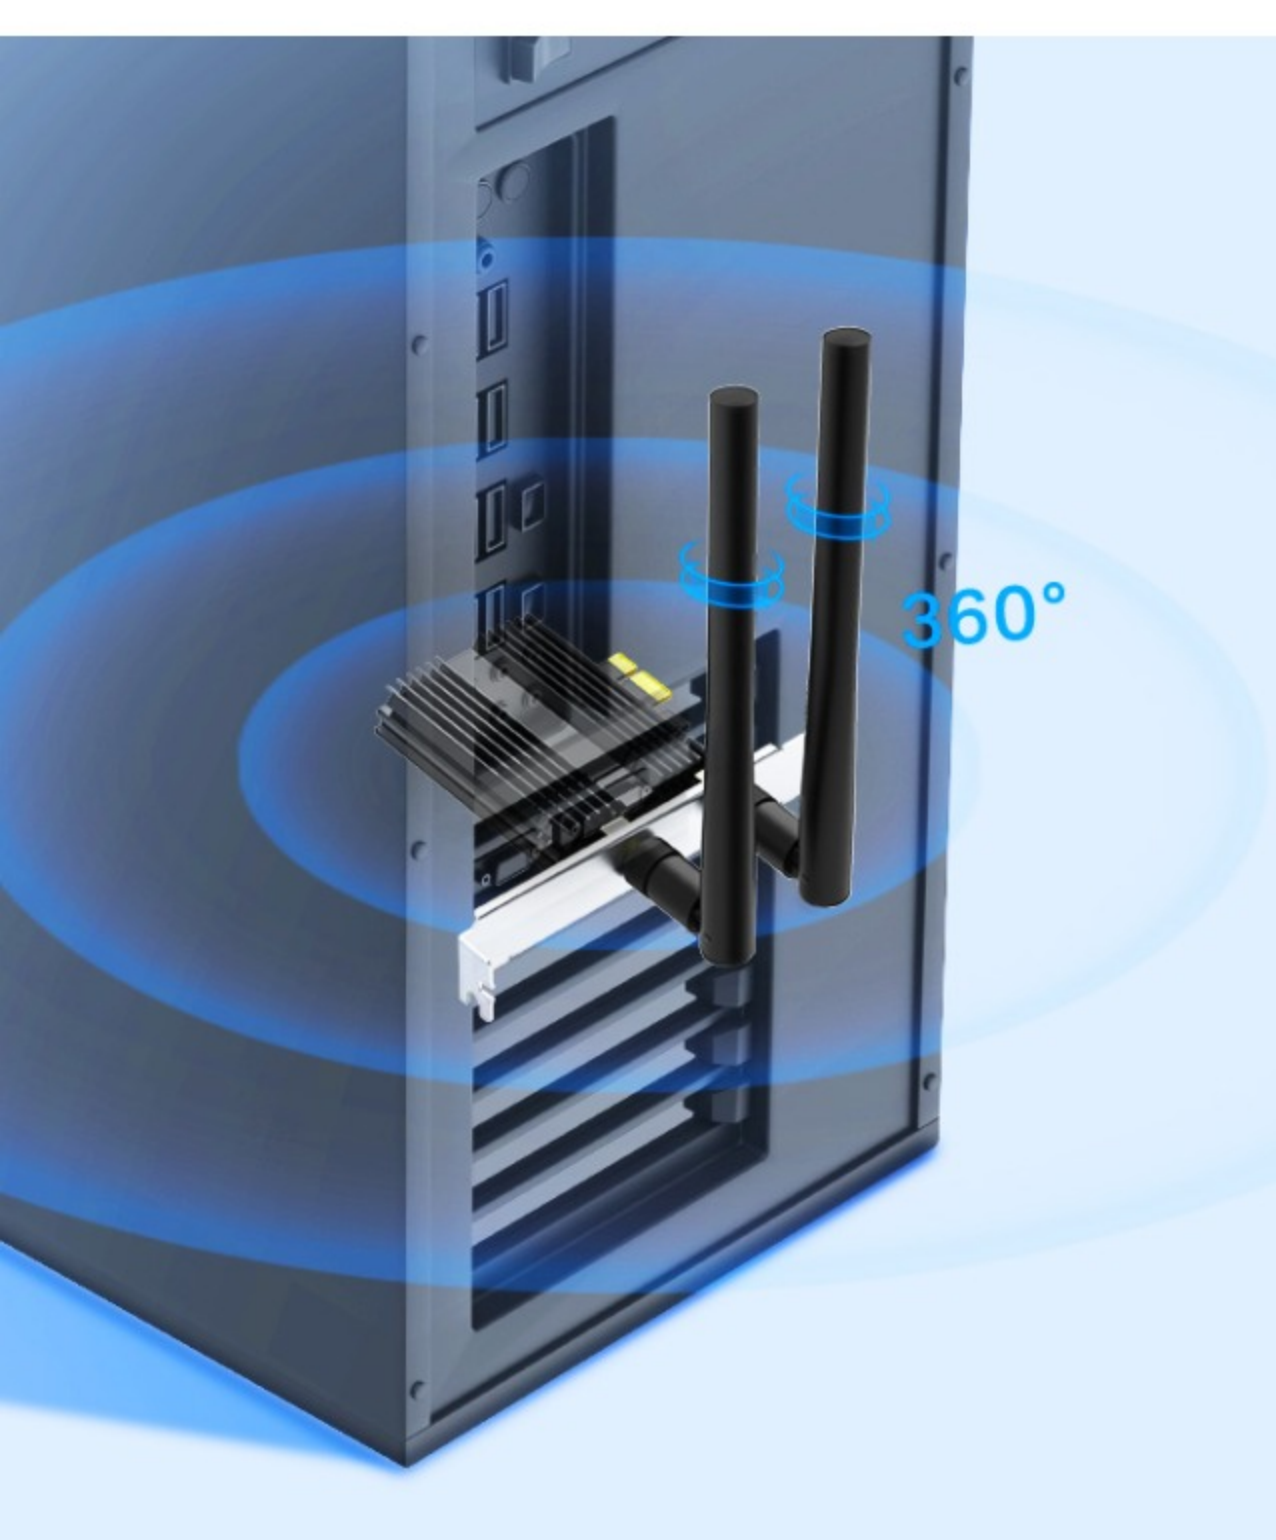

High-Gain Antennas for Broader Coverage

Two powerful signal-boosting high-gain antennas greatly extend existing WiFi coverage, offering a fast and smooth online experience further away.