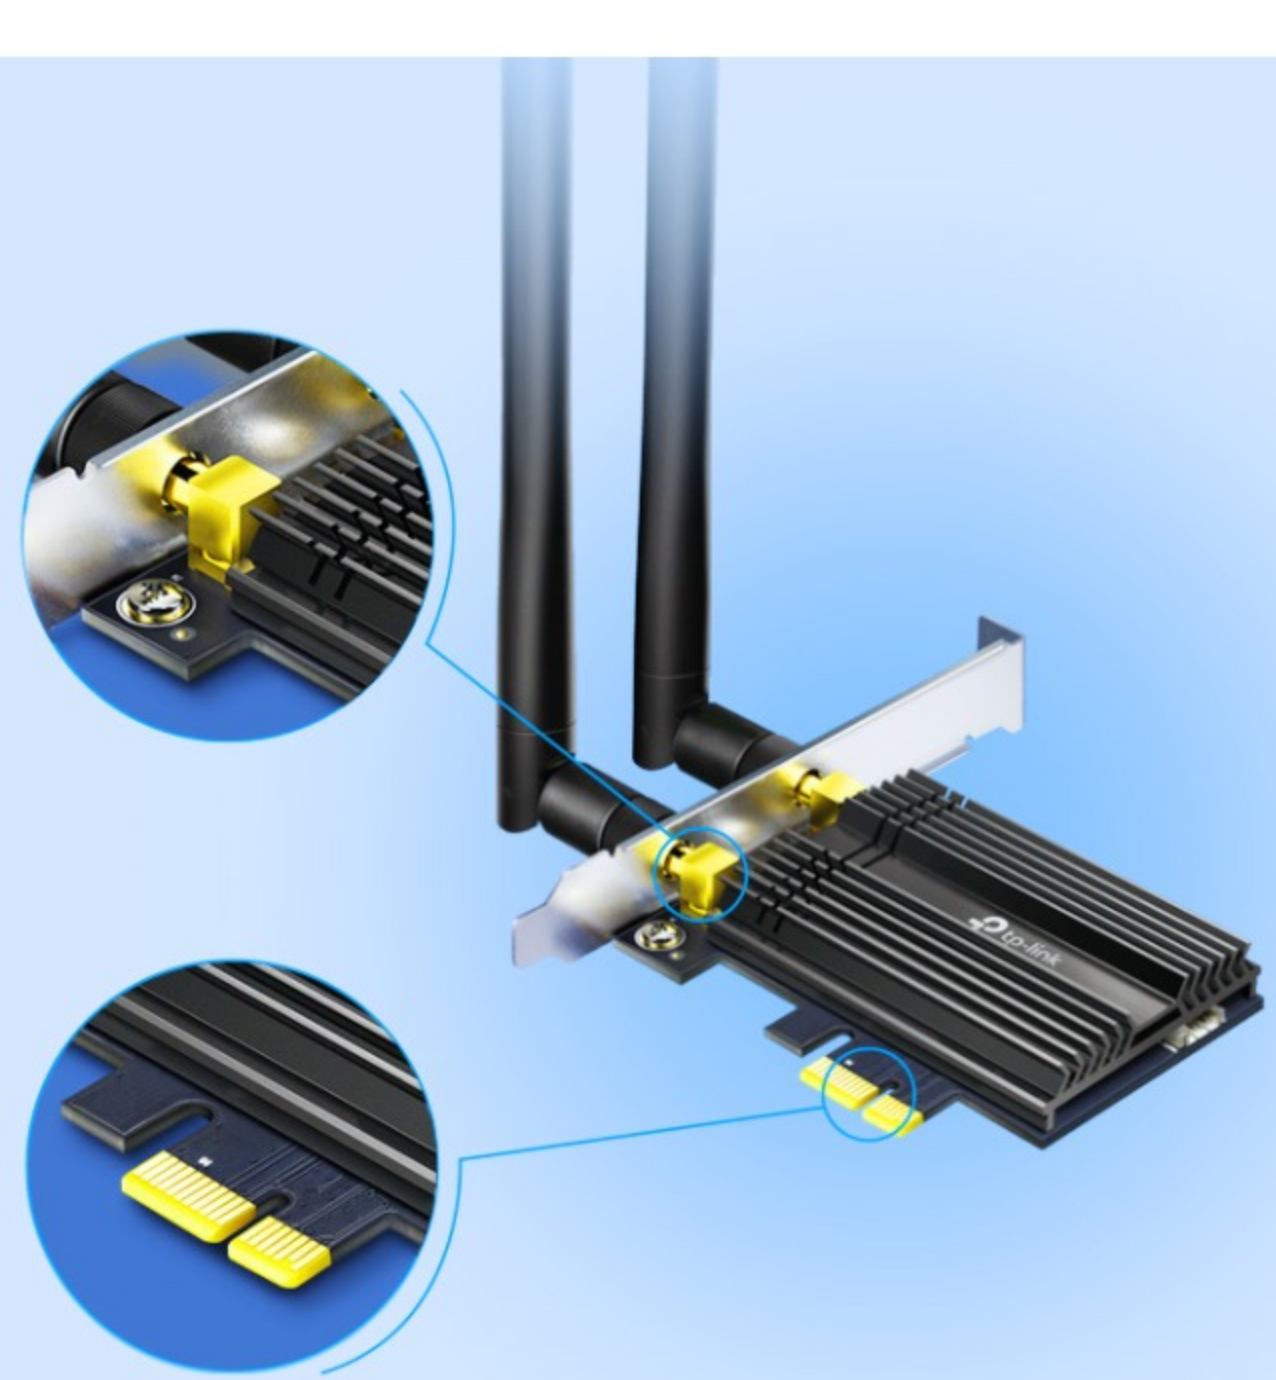

Cutting-Edge Security

WPA3, the latest network security standard that provides safer and individualized password encryption, protects your network from wireless hacking and ensure your wireless connection is completely secure while surfing the web and shopping online.**

Ingenious Details Make a Perfect Whole

A customized heat sink improves connection stability by efficiently dissipating thermal energy. Additionally, gold plating on every connector prevents oxidation. This attention to detail ensures your adapter is crafted for ultimate performance.