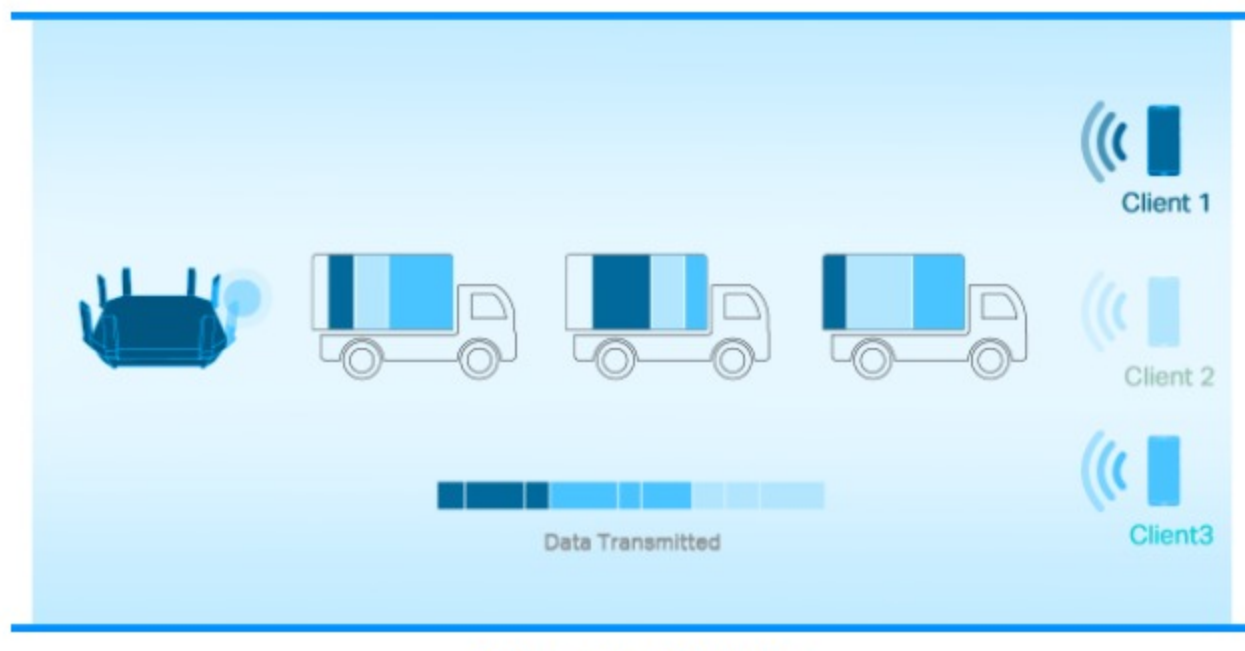

Give Your PC Wi-Fi 6 and Bluetooth 5.0

AX3000 Wi-Fi 6 Bluetooth 5.0 PCIe Adapter

Archer TX50E

High Performance for High Demands

The very latest WiFi standard, Wi-Fi 6, provides extreme speed, ultra-low latency, and uninterrupted connectivity so you enjoy faster downloads, smoother streaming, and more immersive gaming.†

Deep-Dive into VR

Wi-Fi 6 comes with 1024-QAM and 160 MHz bandwidth, for powerful, continuous WiFi.‡ Bandwidth-intensive applications like VR demand high speeds, which Wi-Fi 6 delivers—3× faster than Wi-Fi 5.§ Just insert Archer TX50E into your PC for fully immersive VR experiences.

Lag No More

Revolutionary OFDMA reduces latency by up to 75% to provide ultra-responsive gaming, uninterrupted video chatting and seamless live streaming.*

High-Gain Antennas for Broader Coverage

Two powerful signal-boosting high-gain antennas greatly extend existing WiFi coverage, offering a fast and smooth online experience further away.

Connect and Enjoy via the Latest Bluetooth 5.0

The latest Bluetooth 5.0 Technology, achieves speeds 2x faster and 4x broader coverage than Bluetooth 4.2, to perfectly coordinate with your game controllers, headphones, keyboards, and other Bluetooth devices.**

Cutting-Edge Security

WPA3, the latest network security standard that provides safer and individualized password encryption, protects your network from wireless hacking and ensure your wireless connection is completely secure while surfing the web and shopping online.**

More Devices, Less Congestion