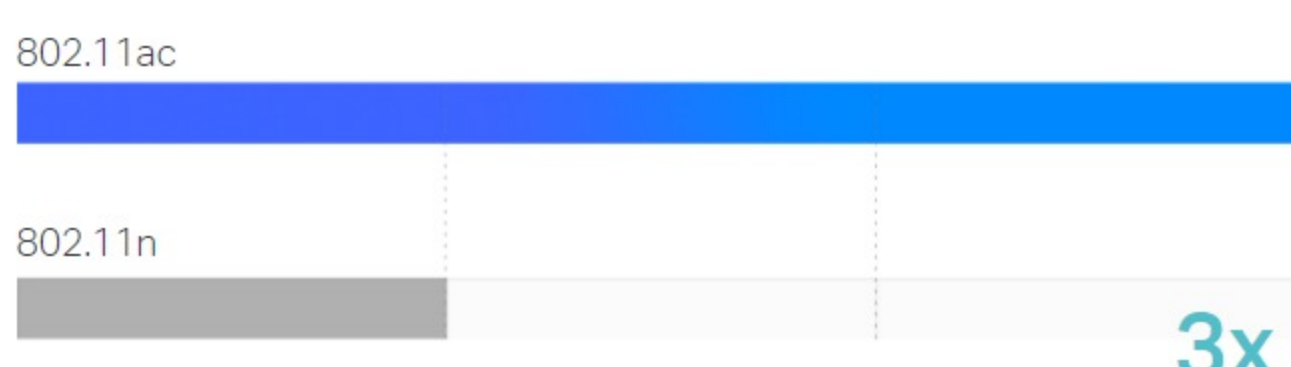

## Dual Band WiFi for Faster Connections

Archer T5E is an 802.11ac dual-band WiFi PCI Express adapter with speeds up to 1167 Mbps (867 Mbps on the 5 GHz band and 300 Mbps on the 2.4 GHz band), providing WiFi signals on two separate bands for all your online needs. Choose the 2.4 GHz band for surfing, emailing, and social media, or switch to 5 GHz band for gaming, streaming, and large file downloads.<sup>1</sup>