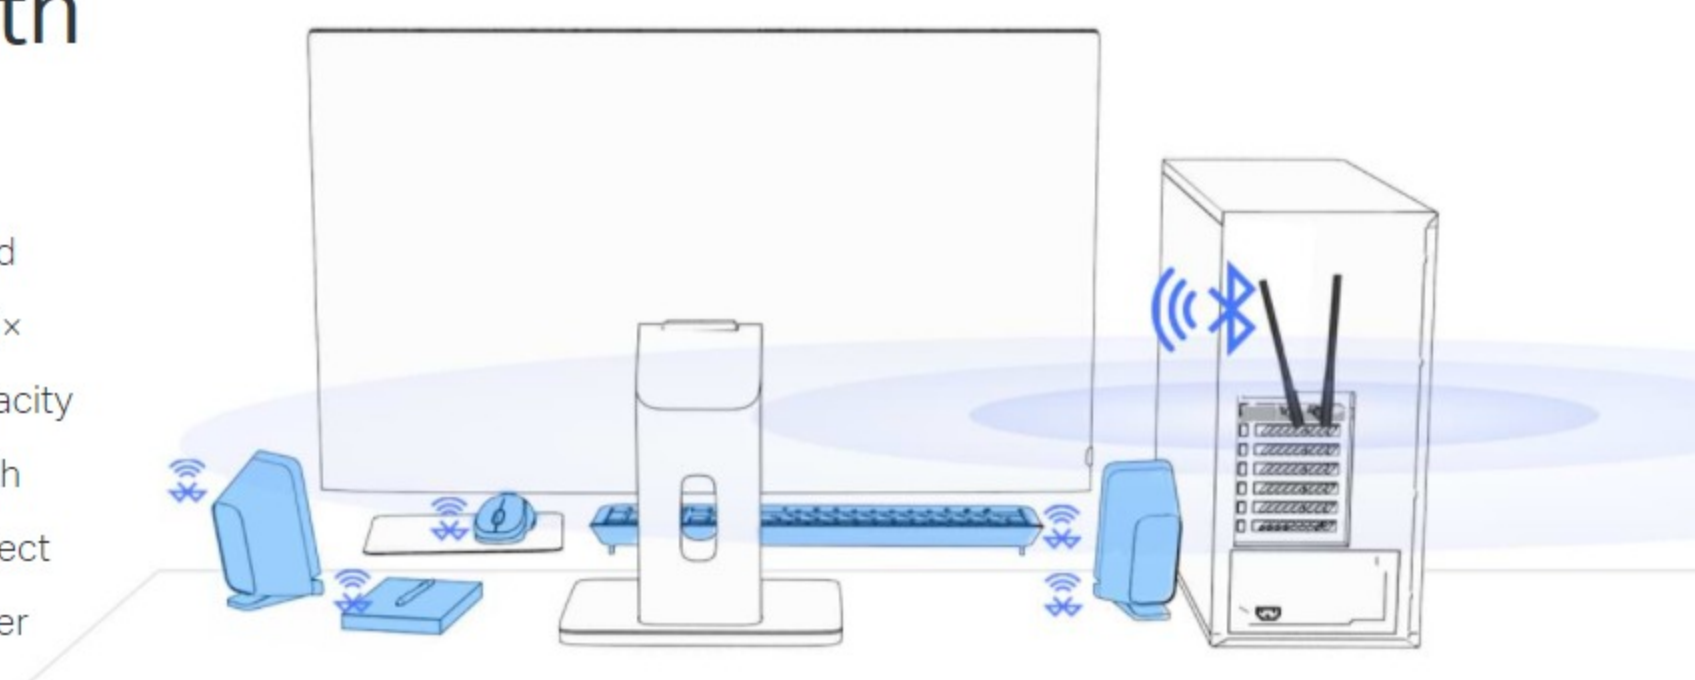

Arm Your PC with Bluetooth 4.2

Archer T5E is compatible with advanced Bluetooth 4.2 technology, achieving 2.5x faster speed and 10x more packet capacity than Bluetooth 4.0 to turn non-Bluetooth PCs into Bluetooth-Capable. Just connect your Bluetooth devices to your computer and enjoy.³