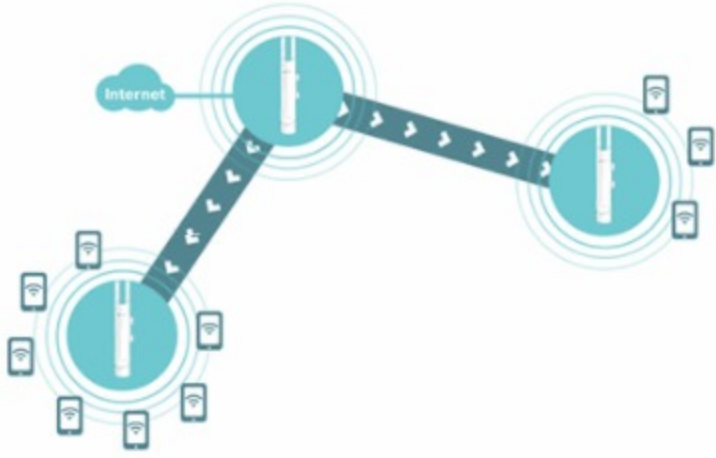

Park

Superior WiFi Speeds and Long-Range Coverage

EAP225-Outdoor provides boosted WiFi speeds up to 1200 Mbps with Beamforming. Experience long-range coverage with advanced wireless technologies like Load Balancing, Band Steering, and Airtime Fairness optimizing the whole network to improve performance and efficiency.

Seamless Roaming

Seamless roaming switches clients to the AP with the best signal automatically, even when moving. This allows sensitive applications like VoIP and video conferences to go uninterrupted.

Easy Deployment & Higher Performance by Omada Mesh

Intelligent Self-Organization

Self-Healing

Easy Pairing with Less Wiring

Omada EAPs with Mesh technology saves you from extra wires by wirelessly extending your WiFi signal and optimizing the best path between EAPs.

Self-healing

If one link has an issue, the system will automatically reroute data via the other Omada devices to make sure you stay online.

Omada SDN with Flexible Management and Cloud Access

Omada SDN integrates network devices including access points, switches & gateways with multiple control options offered - Hardware controller, Software Controller & Cloud-based Controller. Centralized cloud allows for remote management of the entire network via a single interface anywhere, anytime.