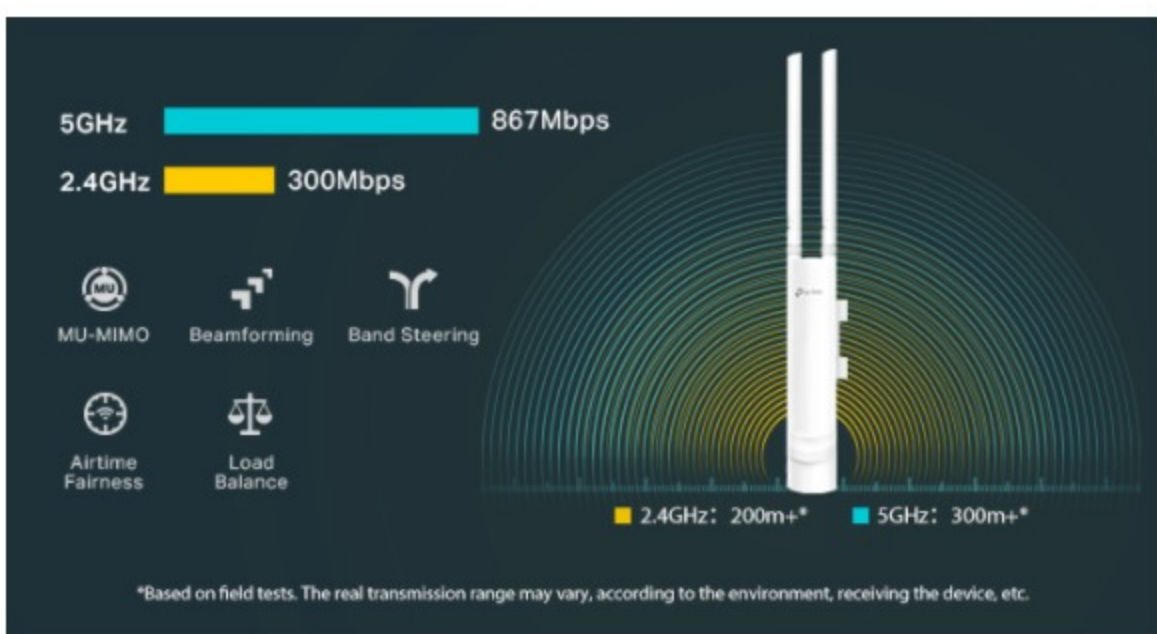

Park

Superior WiFi Speeds and Long-Range Coverage

EAP225-Outdoor provides boosted WiFi speeds up to 1200 Mbps with Beamforming. Experience long-range coverage with advanced wireless technologies like Load Balancing, Band Steering, and Airtime Fairness optimizing the whole network to improve performance and efficiency.

Seamless Roaming

Seamless roaming switches clients to the AP with the best signal automatically, even when moving. This allows sensitive applications like VoIP and video conferences to go uninterrupted.