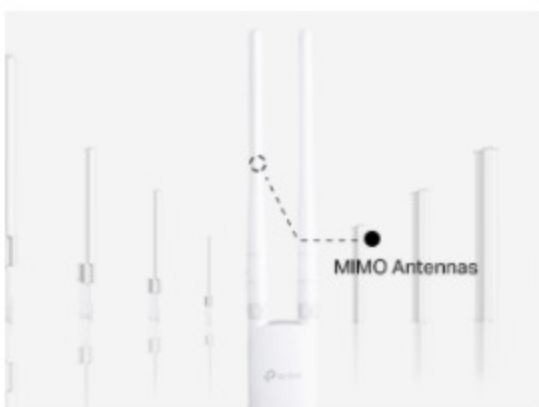

Detachable Antennas

Designed with 2 omni-directional detachable antennas that can be upgraded or removed to match your needs.