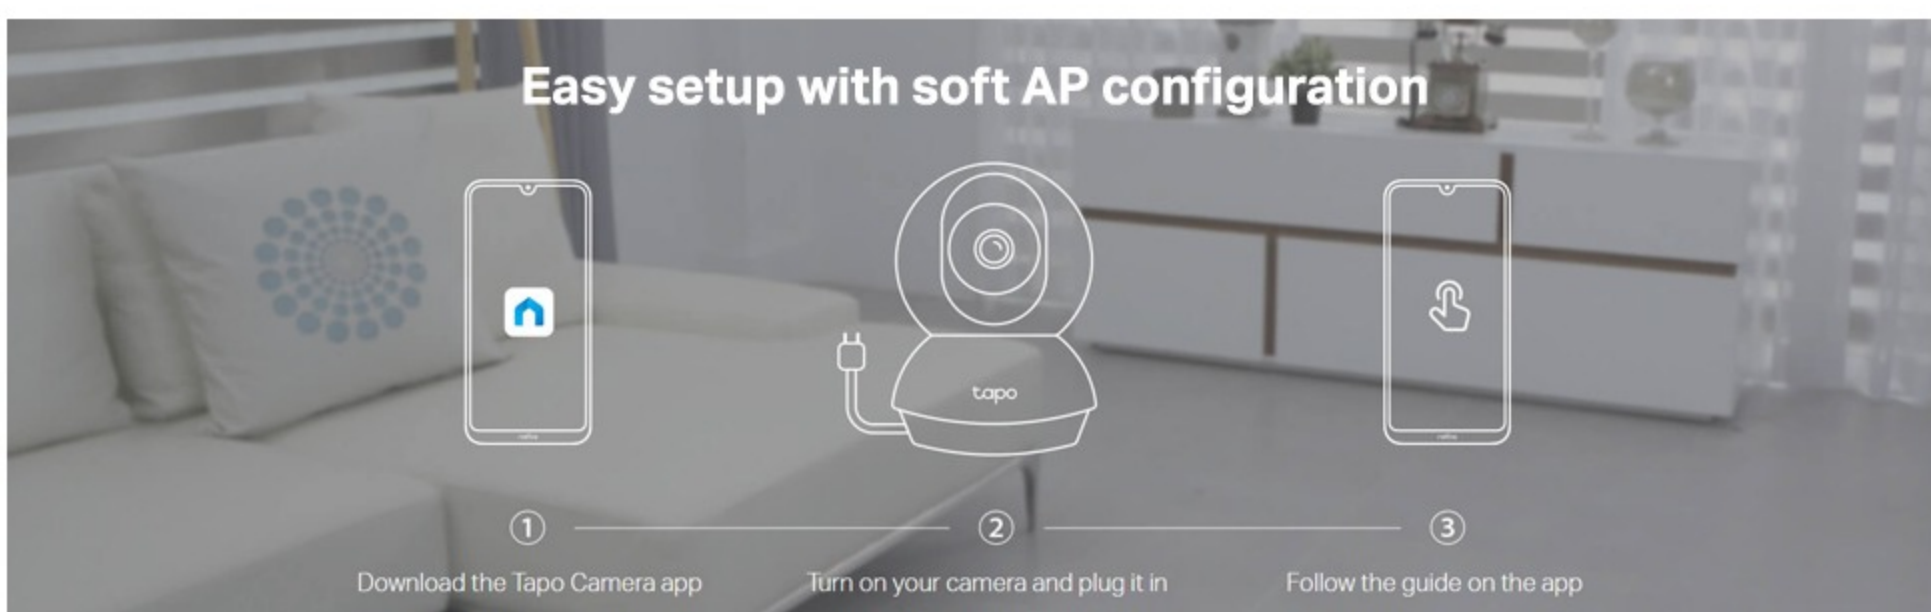

Pan and Tilt

Full HD
1080p

1080p
Crystal Clear Image

Two-Way Audio

Night Vision

Motion Detection

Privacy Mode

Product information