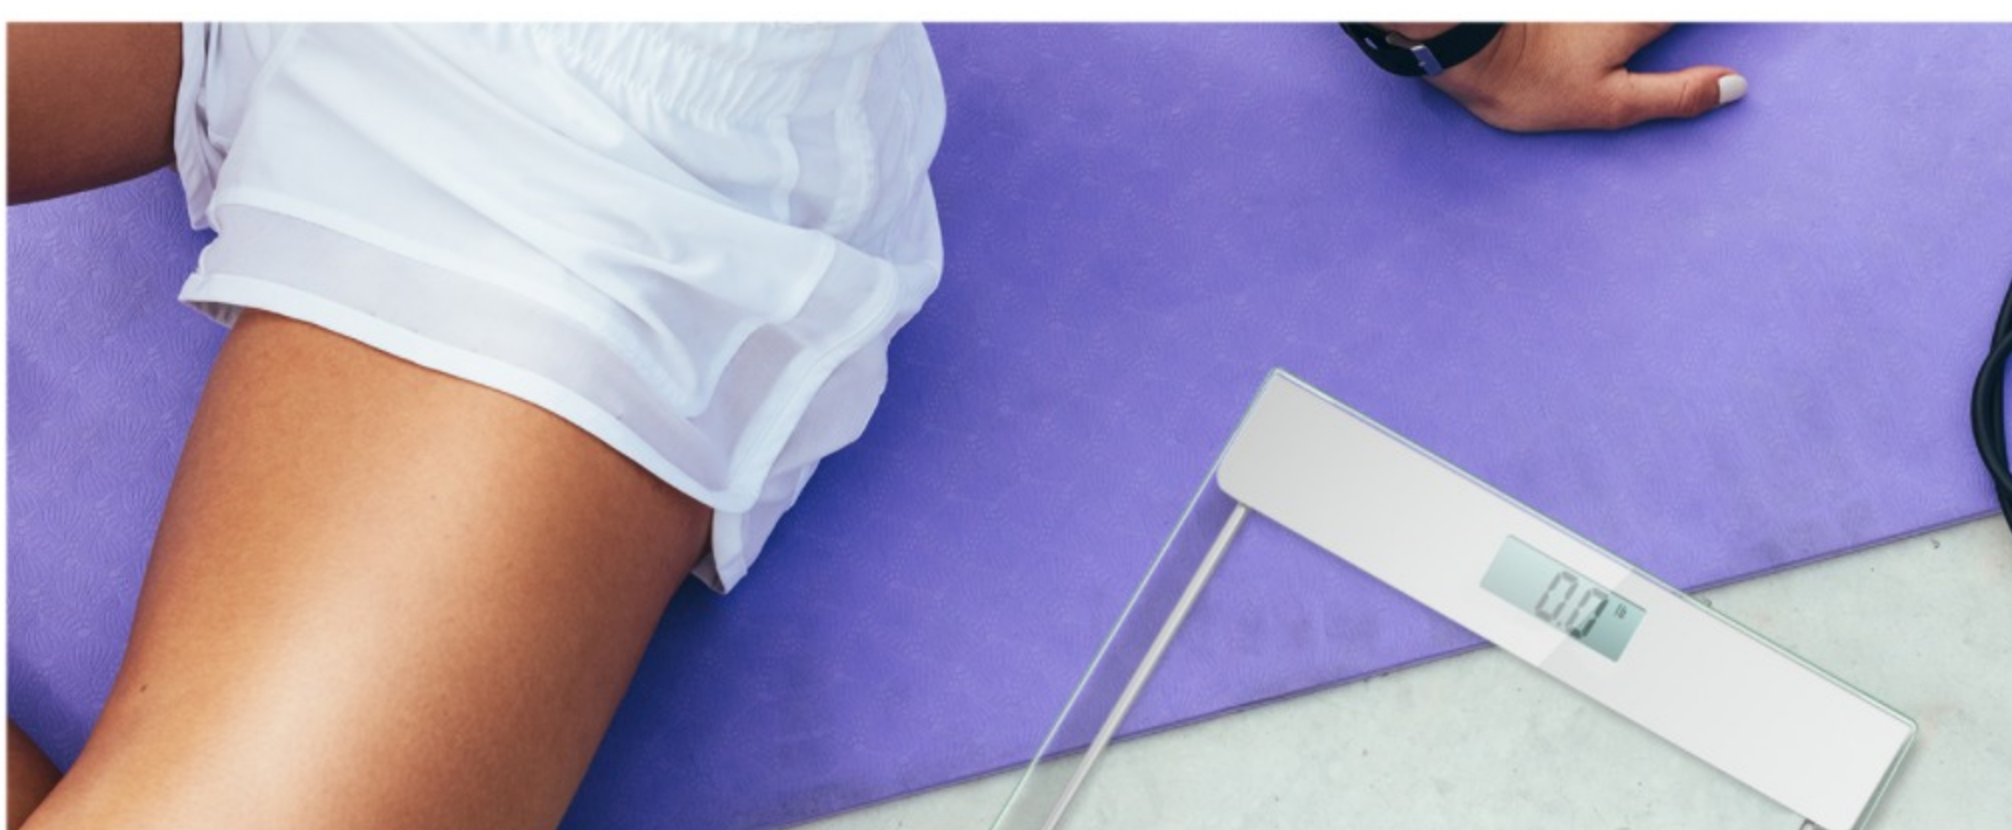

4 Highly-precise Sensors

Take an accurate step towards your health.

Step on our scale to measure your weight and know your body better with accuracy up to the closest 0.5 grams/0.1 lb.

0.87 in

Ultra-slim design that fits in anywhere.

With 6mm tempered glass, our weight scale is ultra-slim, strong, and easy to clean. And our non-intrusive and transparent design allows it to fit in your bathroom, bedroom, living room, or anywhere you like.

Round and smooth to protect you.

The corners and edges of our scale are carefully polished and made round and smooth, protecting you and your family from harm.

Anti-collision Curbed Edges

Step-on technology

Auto on/off functionality

low battery indicators

Overload alerts

Auto calibration

All the features you need and many more.

Featuring step-on technology, auto on/off functionality, low battery indicators, overload alerts, auto-calibration, and more, our weight scale is user-friendly and easy-to-use.