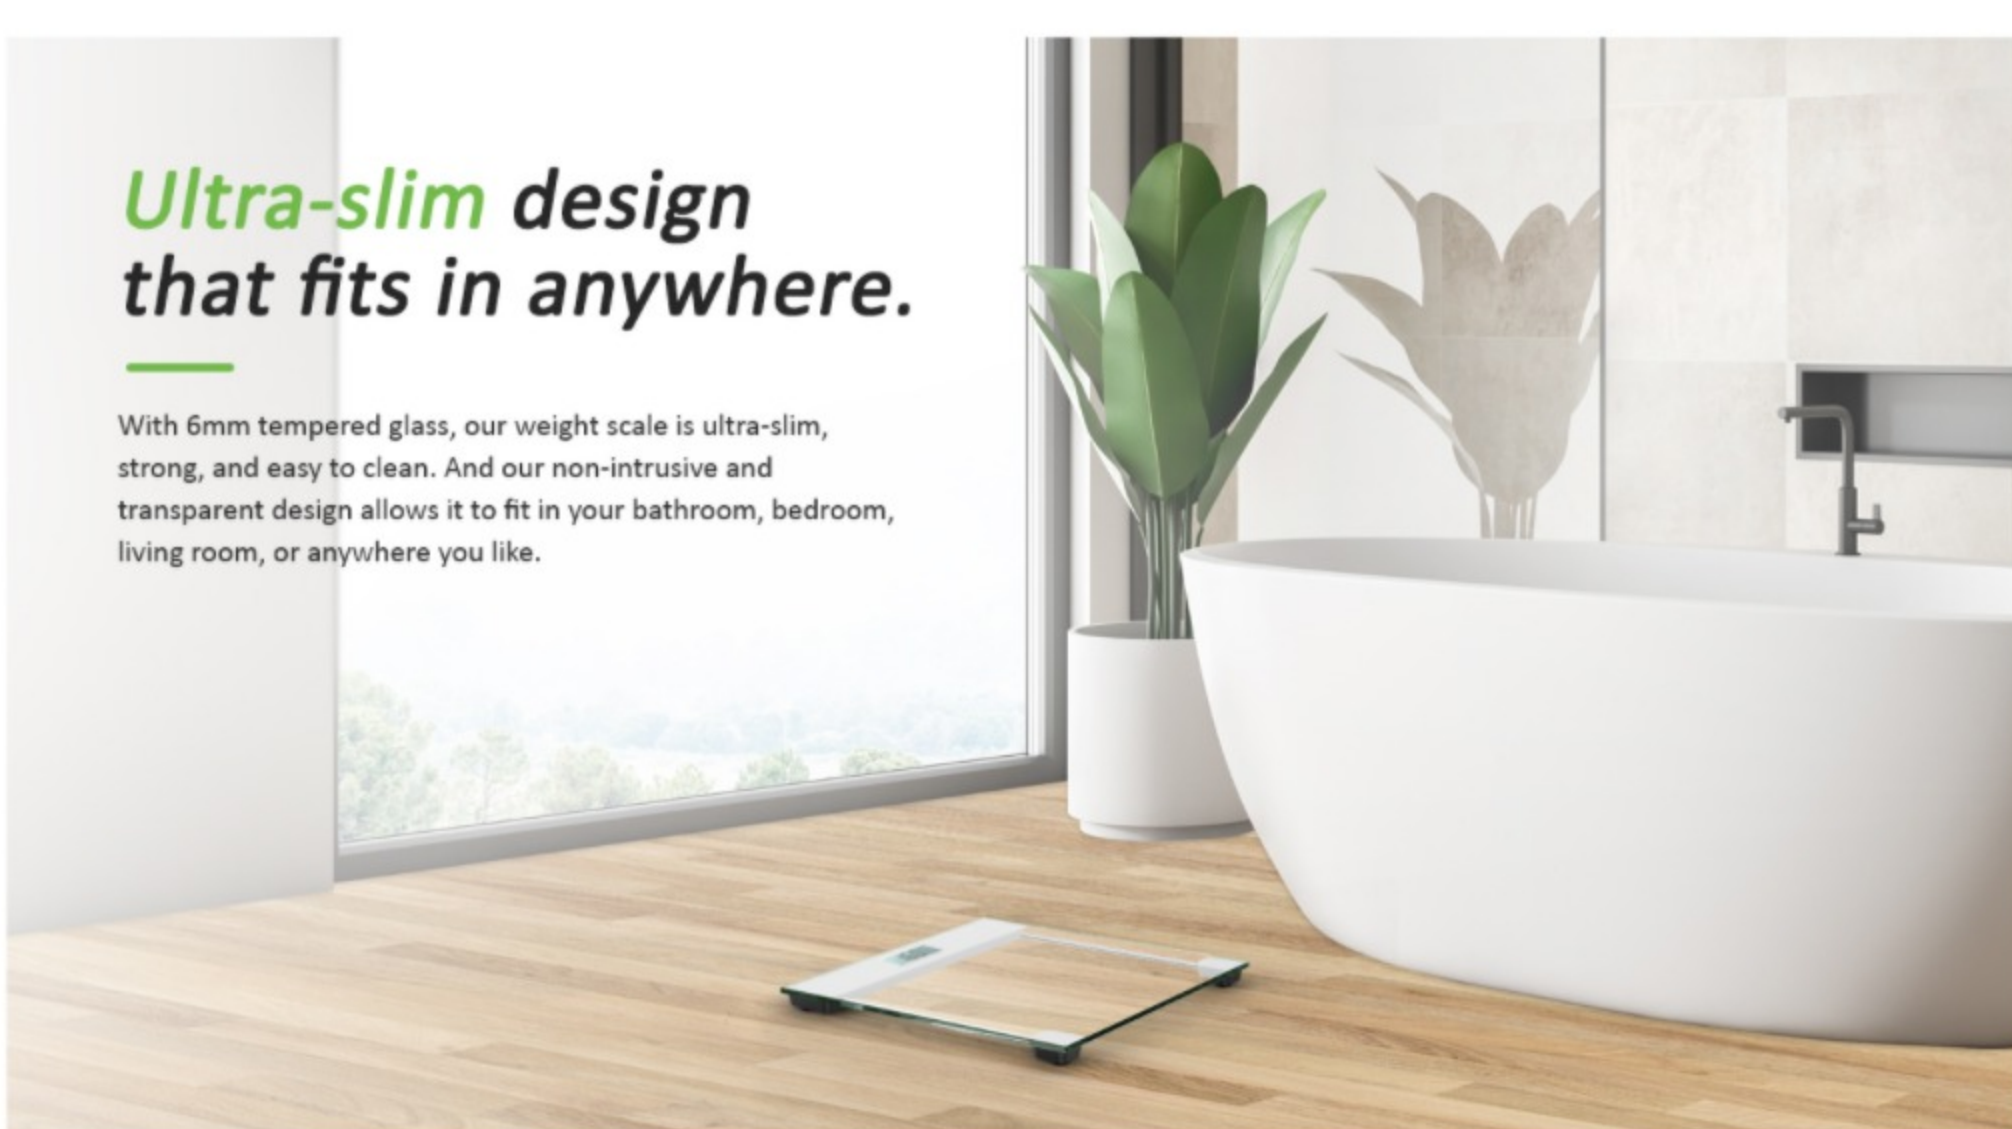

4 Highly-precise Sensors

Take an accurate step towards your health.

Step on our scale to measure your weight and know your body better with accuracy up to the closest 0.5 grams/0.1 lb.

0.87 in

Ultra-slim design that fits in anywhere.

With 6mm tempered glass, our weight scale is ultra-slim, strong, and easy to clean. And our non-intrusive and transparent design allows it to fit in your bathroom, bedroom, living room, or anywhere you like.

Round and smooth to protect you.

The corners and edges of our scale are carefully polished and made round and smooth, protecting you and your family from harm.

Anti-collision Curbed Edges

Step-on technology