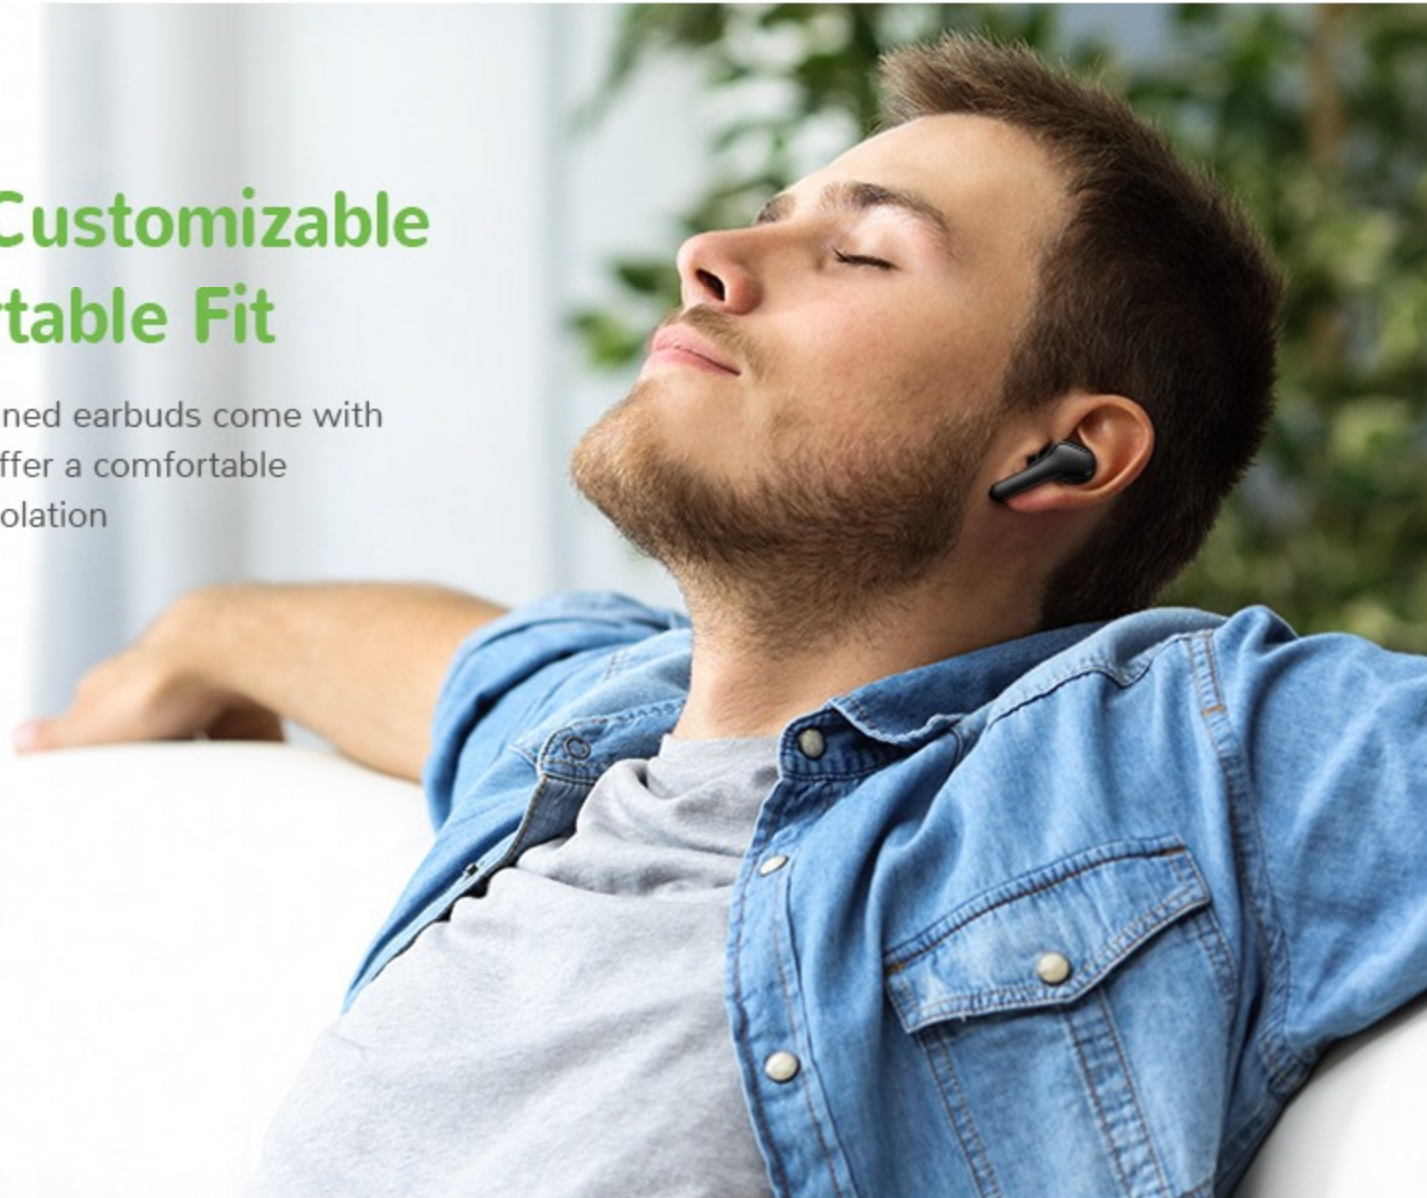

Fast & Stable Connections

Built-in Bluetooth 5.0 chipset helps your earbuds to transmit faster and be more stable.

Smart Touch Controls

Easily take hands-free calls, skip tracks, activate voice assistant with just one tap of your earbud.

Waterproof and Sweatproof

Our waterproof coating efficiently protects your earbuds from sweat or splashes, perfect for running, workouts and more.

Features a Customizable and Comfortable Fit

Our ergonomically designed earbuds come with 3 sizes of ear tips that offer a comfortable fit and superior sound isolation