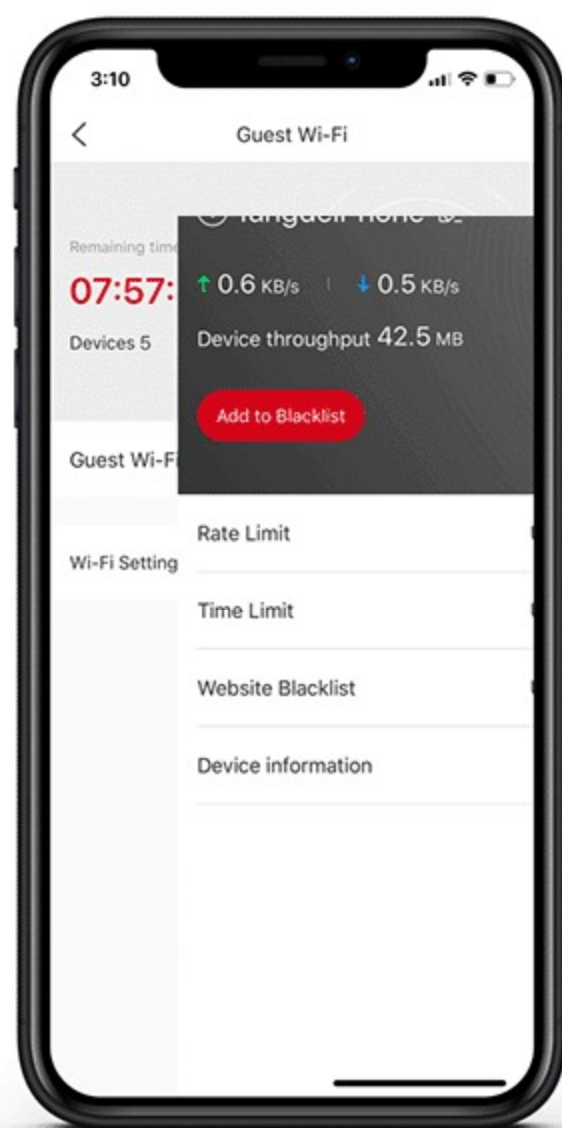

## Mercku M2: the Wi-fi system, *designed* for your home!

The Mercku M2 Router ("the Queen") combines industry-leading engineering and award-winning design to bring you a powerful router that you'll want to show off in your home!

- **The M2 AC1200 WiFi Mesh Router (the "Queen")** – A single Queen can provide long-range coverage of areas up to 3,000 square feet, and easily mesh with additional Mercku M2 devices (M2 Standalone and Bee), to cover larger areas and eliminate all dead zones.
- **Dual-Band Connection** - Support both 2.4Ghz (high speed up to 300 Mbps) and 5Ghz (high speed up to 867 Mbps) — a true dual-band mesh whole-home WiFi system. Network Assist technology keeps your connection fast. Choose the fastest band for your devices.
- Your Mercku M2 Mesh Wi-Fi system easily handles up to 60 devices - an excellent investment for small/medium businesses!
- Set up Mercku's routers for wireless internet in a simple plug-and-play, easily connecting with the modems provided by most internet service provider.

- **Fast and Simple to Set Up** - Set up in three quick and easy steps. To create the most effective Wi-Fi network for your home's layout:
  1. Plug in a Bee node no more than 33 feet away from the M2.
  2. Next, return to Mercku app homepage and click on the + sign to add a Bee node to your network.
  3. The M2 Queen and the Bee nodes will be connected automatically. Now you're good to go!
- **Easily Manage your network with the Mercku App.** Download the Mercku App for your favorite [iOS](#) or [Android](#) device to manage your system and connected devices or set parental controls.