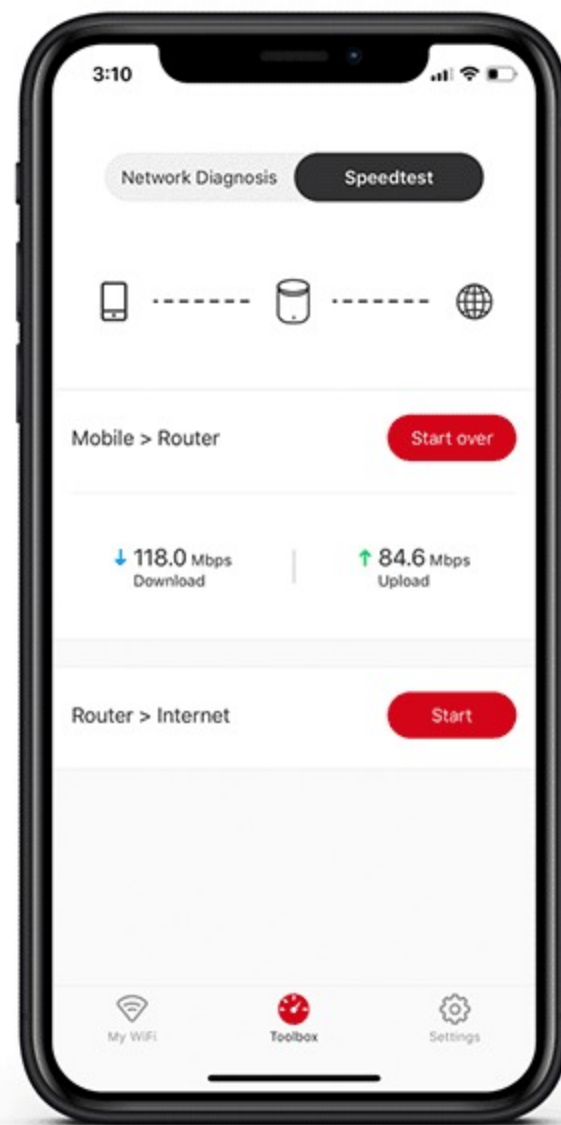

The cute but powerful Mercku M2 Bee node expands the coverage of your Mercku M2 system by up to 500 sq. ft – eliminate dead zones and boost Wi-Fi around your whole home!

Expand your Wi-Fi coverage as your need grows: plug a Bee in your entertainment room, home office or garage to connect all of your smart home devices.

Fastest Speed
Seriously fast, clocking in at twice the industry average

Super Range
Covers your entire home, up to 5000 square feet of space

Supports 60 Devices
Speakers, phones, computers, TV; everything

Control Your Network
Use the app to monitor and control your system

Flexible Nodes
Put the nodes in your bathrooms, hallways, offices; anywhere

Great Design
Award-winning design; looks good sitting in your living room

- Fast and simple to integrate into your Mercku Mesh system. Installation is a simple plug-and-play:
 1. Plug in your Bee
 2. Use the smart-phone app or desktop website to connect to Mercku Wi-Fi and connect to Bee – Now you're good to go!
- To create the most effective Wi-Fi network for your home's layout, plug in a Bee (Mesh node) within ~35 feet of the "Queen" (i.e. your tower router). Use the app/website to power up the Hive system and name your Wi-Fi network. Enjoy seamless, fast, stable Wifi!
- Your Mercku M2 Mesh Wi-Fi system easily handles up to 60 devices - a powerful investment for small/medium businesses!
- Download the Mercku App for your favorite iOS or Android device to manage your network and connected devices or set parental controls. Not at home? The Mercku app lets you manage your network remotely!