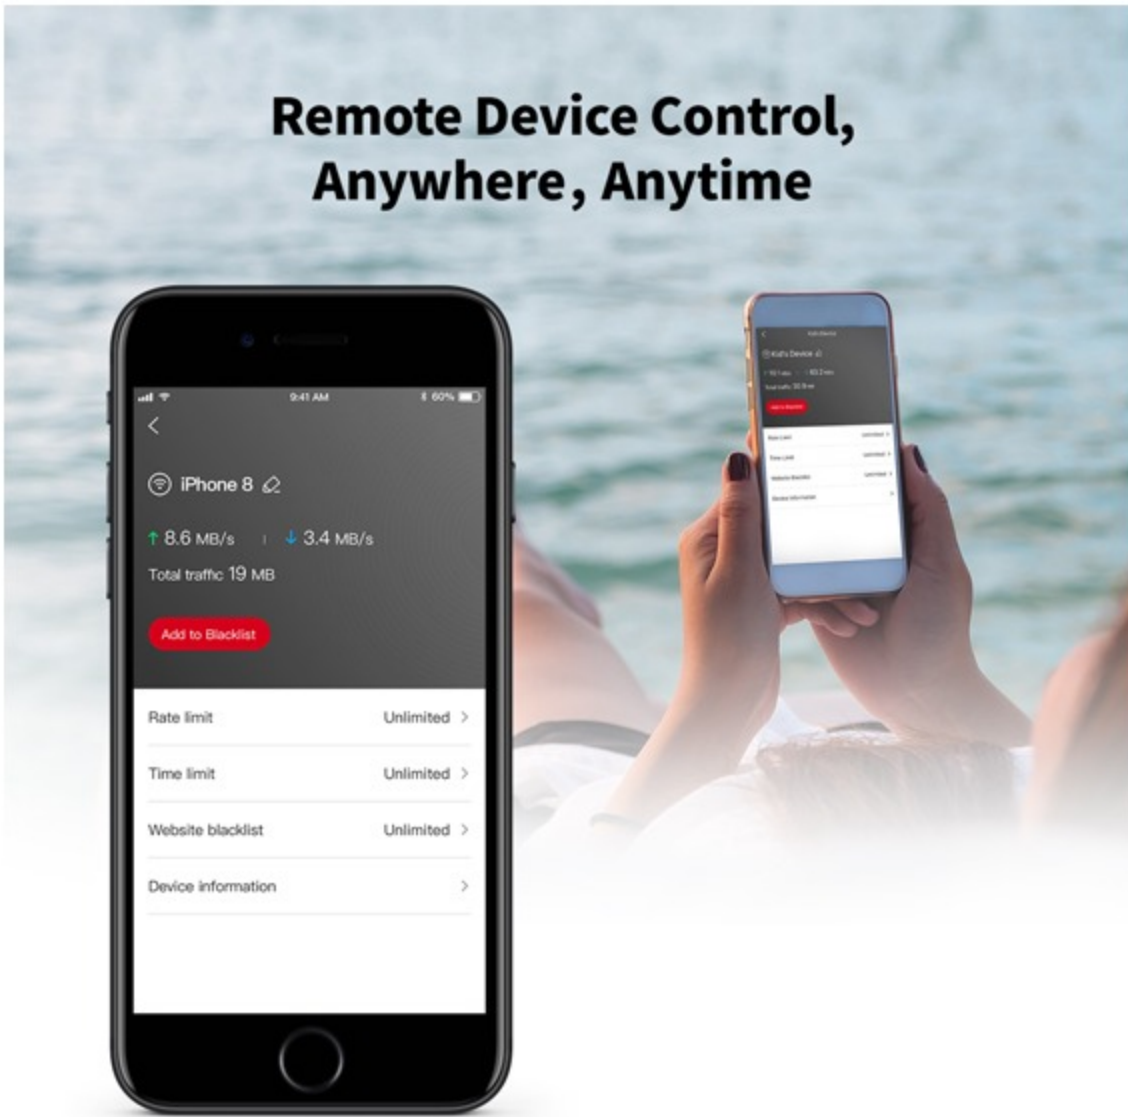

THE MERCKU M2 SWARM extends the WiFi coverage of M2, which provides seamless and fast Wi-Fi experience for large space houses around 6000 SF.

### Remote Device Control, Anywhere, Anytime