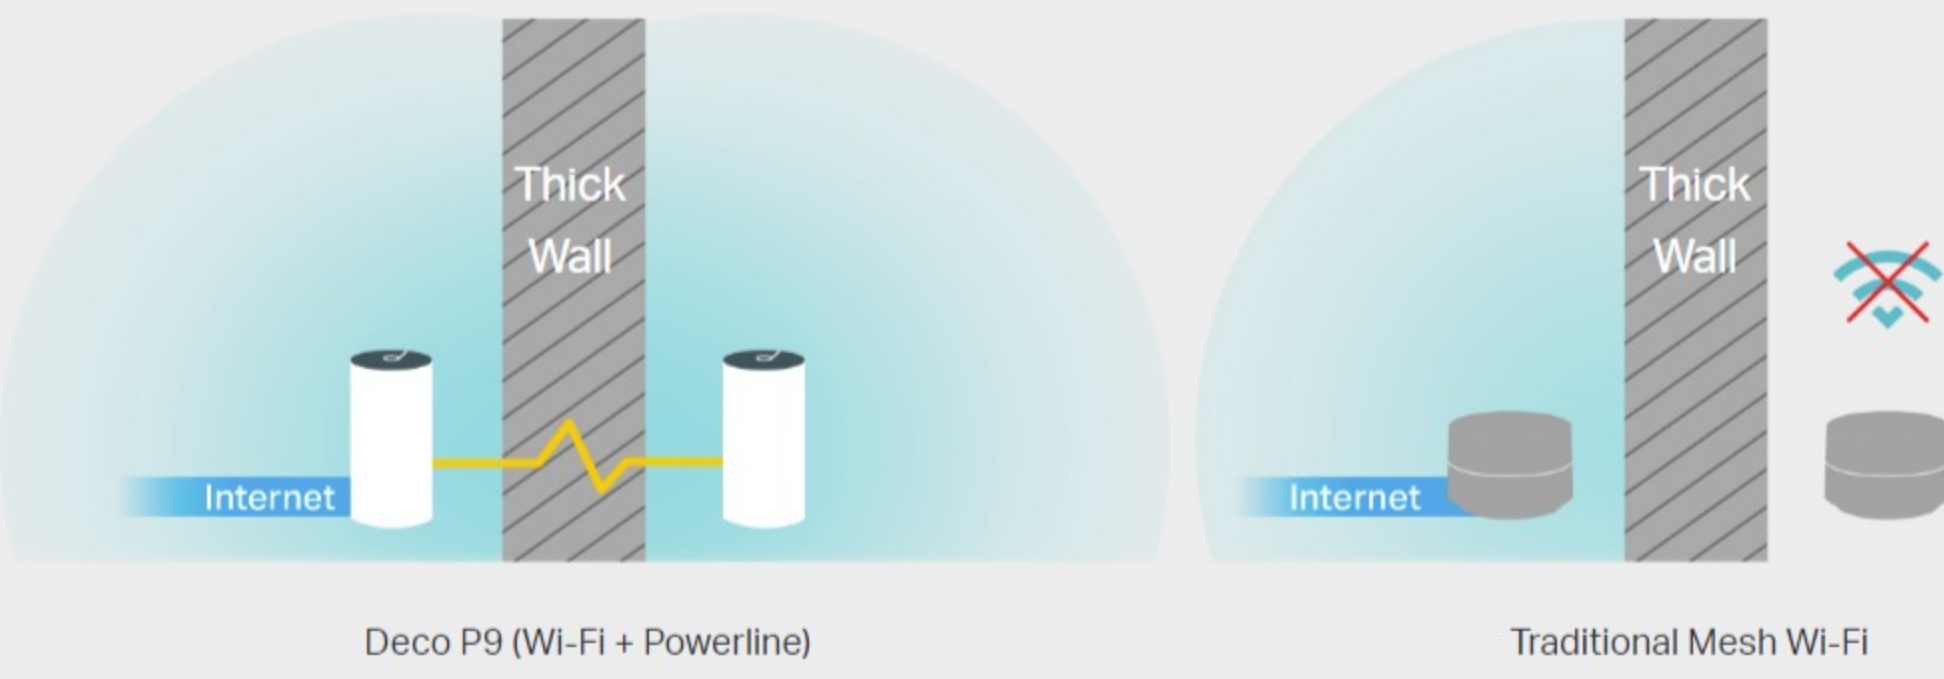

Boosted Speeds: Wi-Fi + Powerline Hybrid Bandwidth

Powerline and wireless connections work together to transmit data between Deco units. The total network speed is greatly improved compared with using Wi-Fi only††.

Dead-Zone Killer

The hybrid whole-home system delivers extended coverage up to 6,000 ft² / 560 m² with the help of the combination of dual-band Wi-Fi and powerline. Eliminate weak signal areas with whole-home Wi-Fi and no more searching around for a stable connection†.

- Thick wall
- Existing electrical wiring