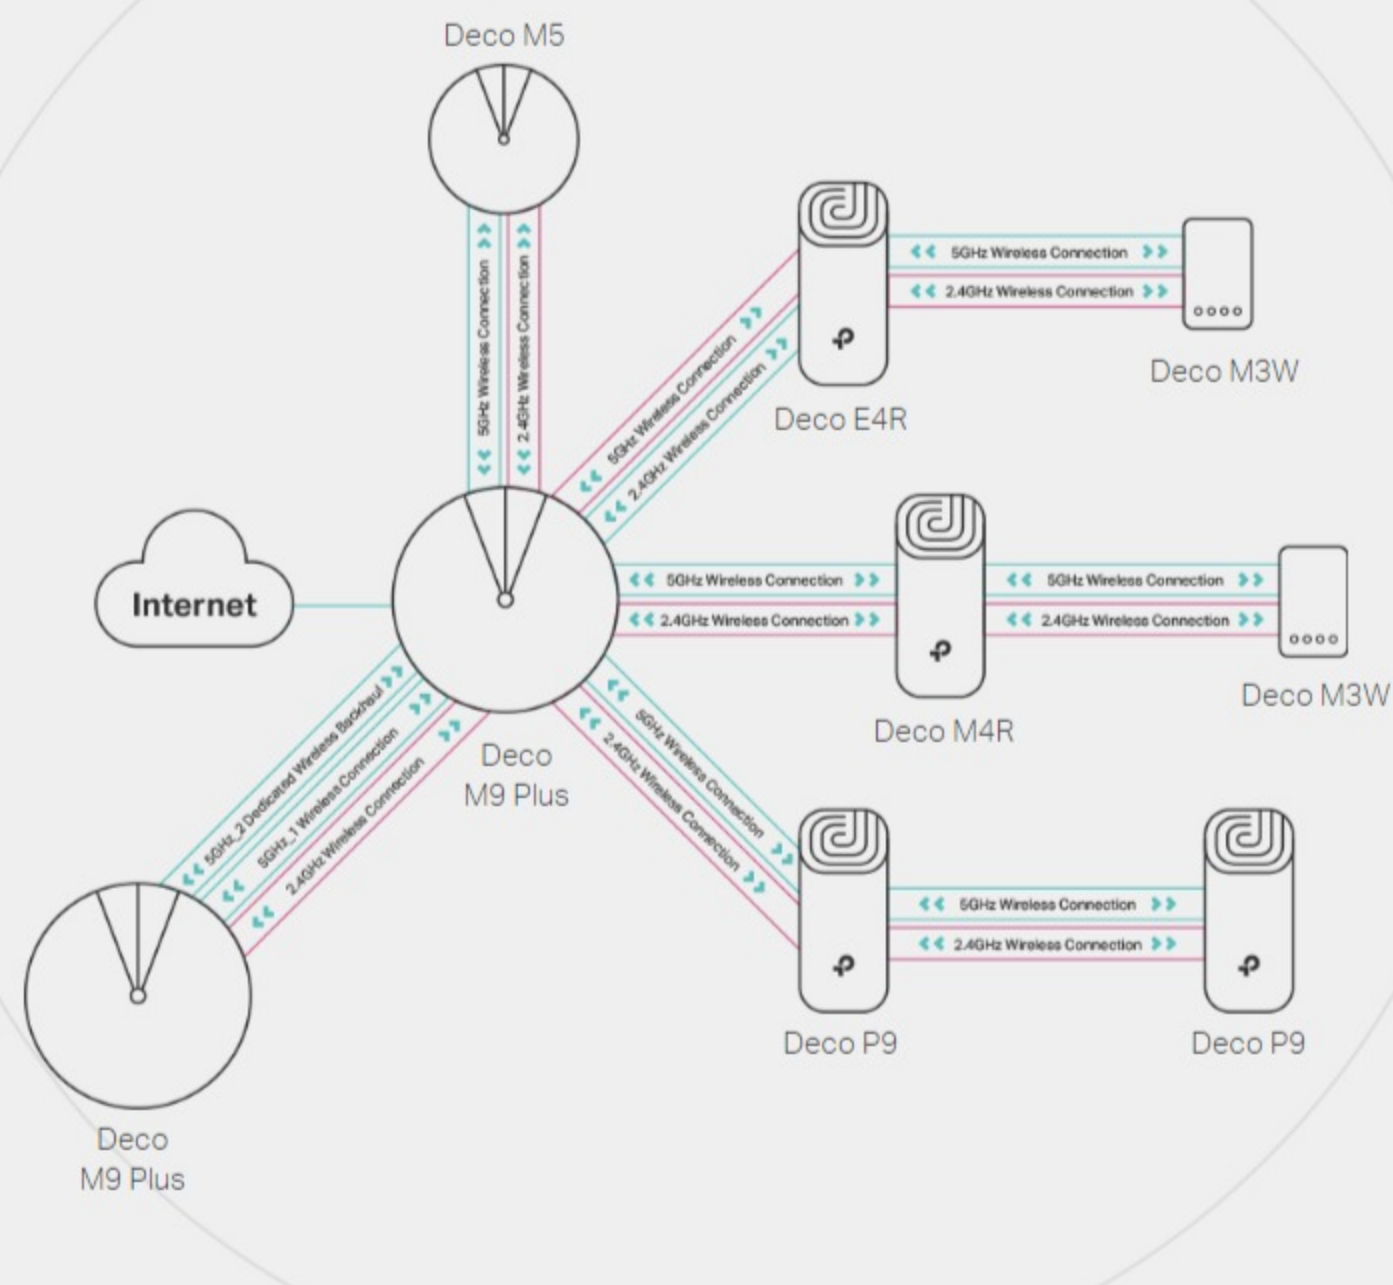

All Decos Work Together

Deco P9 is compatible with other Deco models to form Mesh network. Expand Mesh Wi-Fi coverage anytime by simply adding more Decos.

Deco P9 as the Satellite   Deco P9 as the Main Router