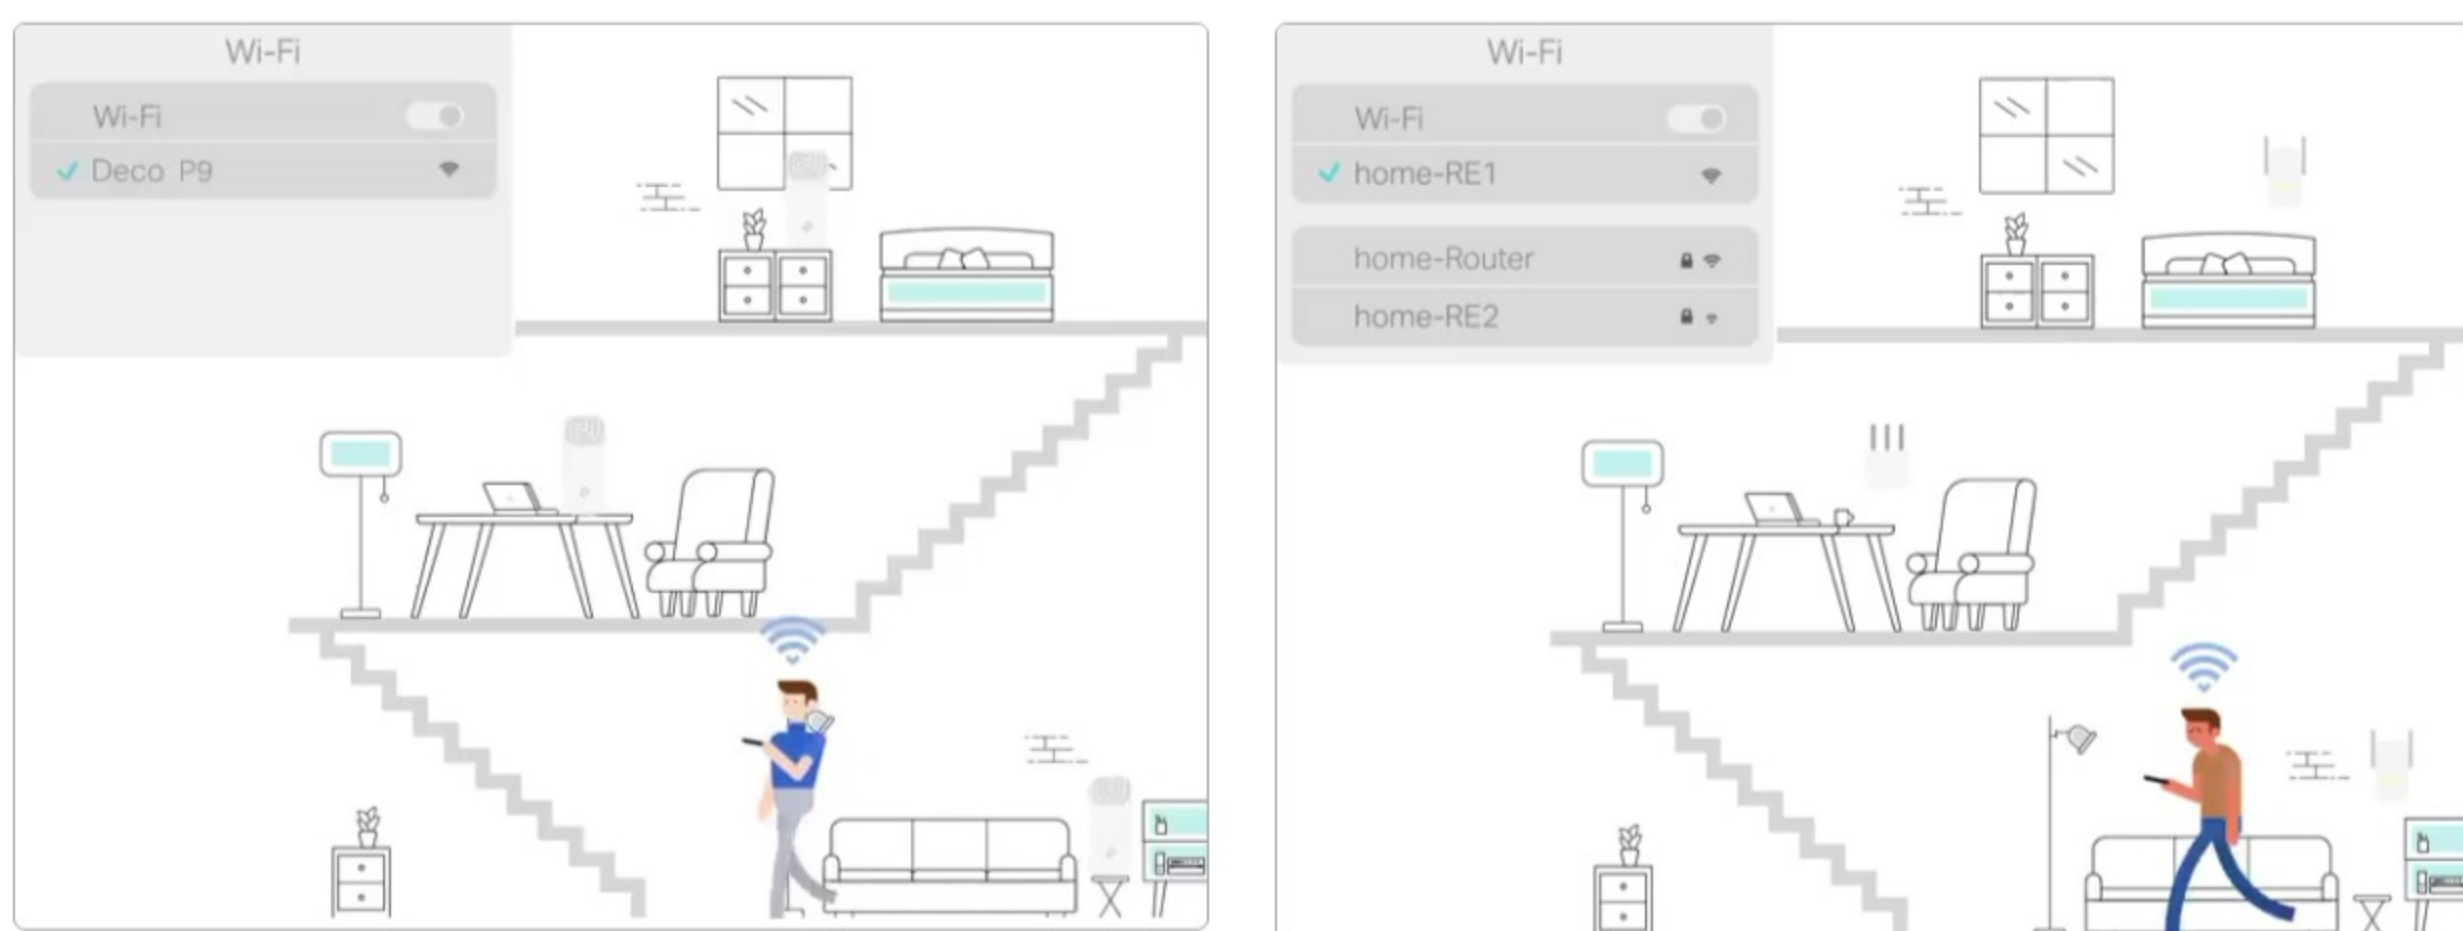

Seamless Roaming with One Wi-Fi Name

TP-Link Mesh means Deco units work together to form one unified network. Your phone or tablet automatically connects to the fastest Deco as you move through your home, creating a truly seamless Wi-Fi experience†.

[Learn More about TP-Link Mesh >>](#)