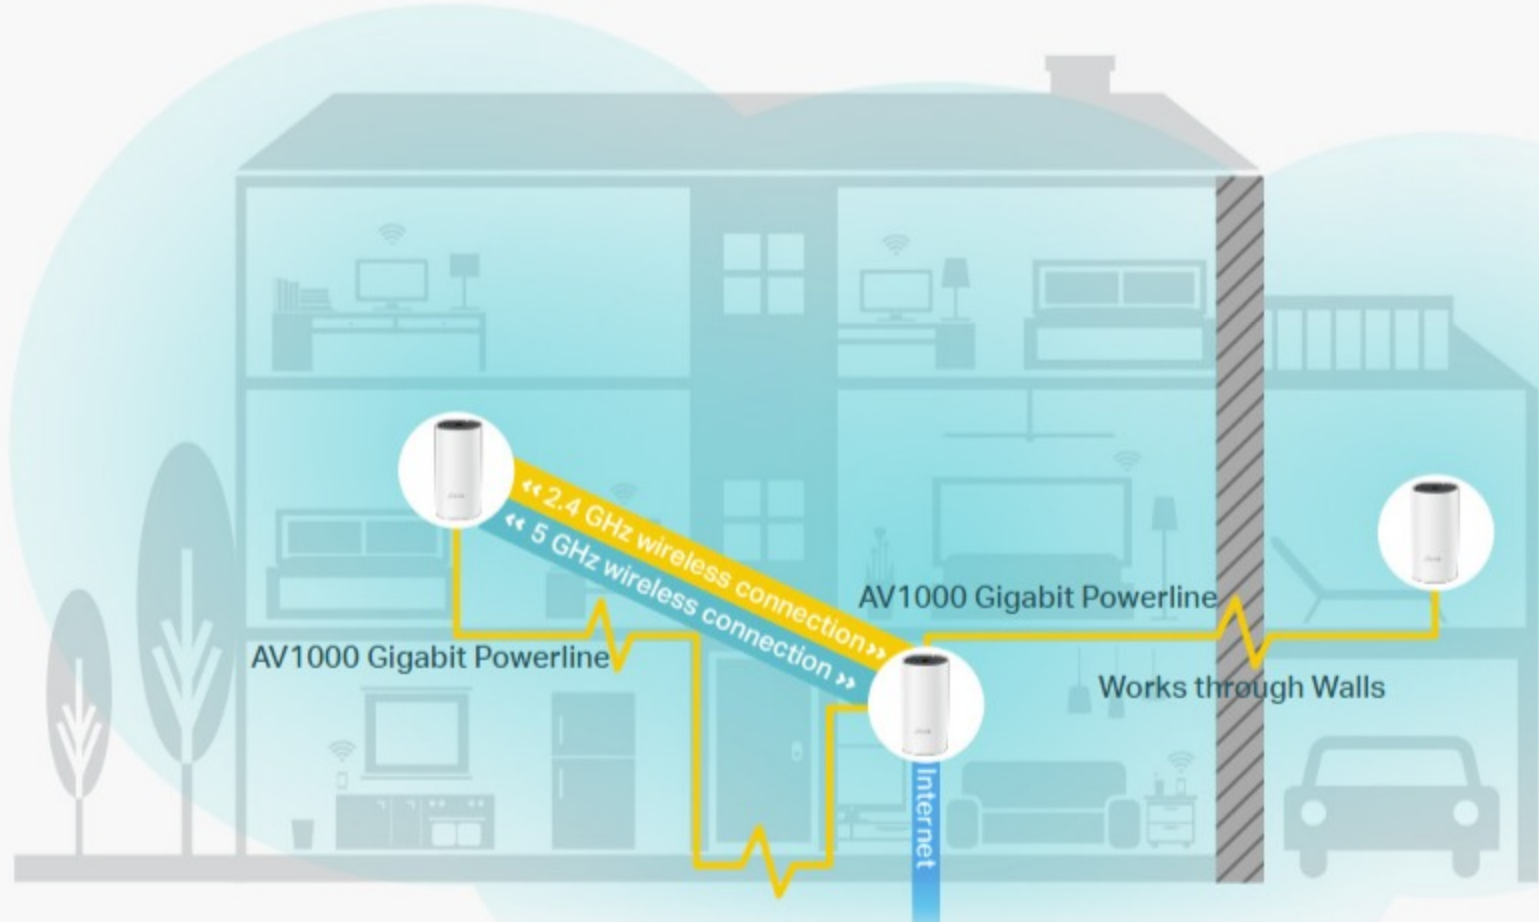

Fast. Stable. Everywhere.

Whole Home Hybrid Mesh Wi-Fi System
AC1200 + AV1000

Deco P9

Compatible with
amazon alexa

Mesh Wi-Fi + Powerline: Signal Through Walls

Deco P9 combines dual-band Wi-Fi and powerline to establish a stronger mesh network. Powerline technology uses your home's electrical wiring to create stronger connections between Deco units, reducing the impact of walls and other obstacles on signal and providing even faster network speeds and truly seamless coverage†.

Boosted Speeds: Wi-Fi + Powerline Hybrid Bandwidth

Powerline and wireless connections work together to transmit data between Deco units. The total network speed is greatly improved compared with using Wi-Fi only††.

Dead-Zone Killer

The hybrid whole-home system delivers extended coverage up to 6,000 ft² / 560 m² with the help of the combination of dual-band Wi-Fi and powerline. Eliminate weak signal areas with whole-home Wi-Fi and no more searching around for a stable connection†.

- Thick wall
- Existing electrical wiring

Seamless Roaming with One Wi-Fi Name

TP-Link Mesh means Deco units work together to form one unified network. Your phone or tablet automatically connects to the fastest Deco as you move through your home, creating a truly seamless Wi-Fi experience†.

[Learn More about TP-Link Mesh >>](#)

No More Buffering

Network speeds three times faster than previous generation routers, thanks to 802.11ac wireless technology, make Deco capable of providing a lag-free connection to up to 100 devices†.

5 GHz ————— 867 Mbps
2.4 GHz ————— 300 Mbps

connections for up to
100
devices

Robust Parental Controls

Simple, intuitive parental controls make it easy to keep your children safe while they're online.

User Profiles