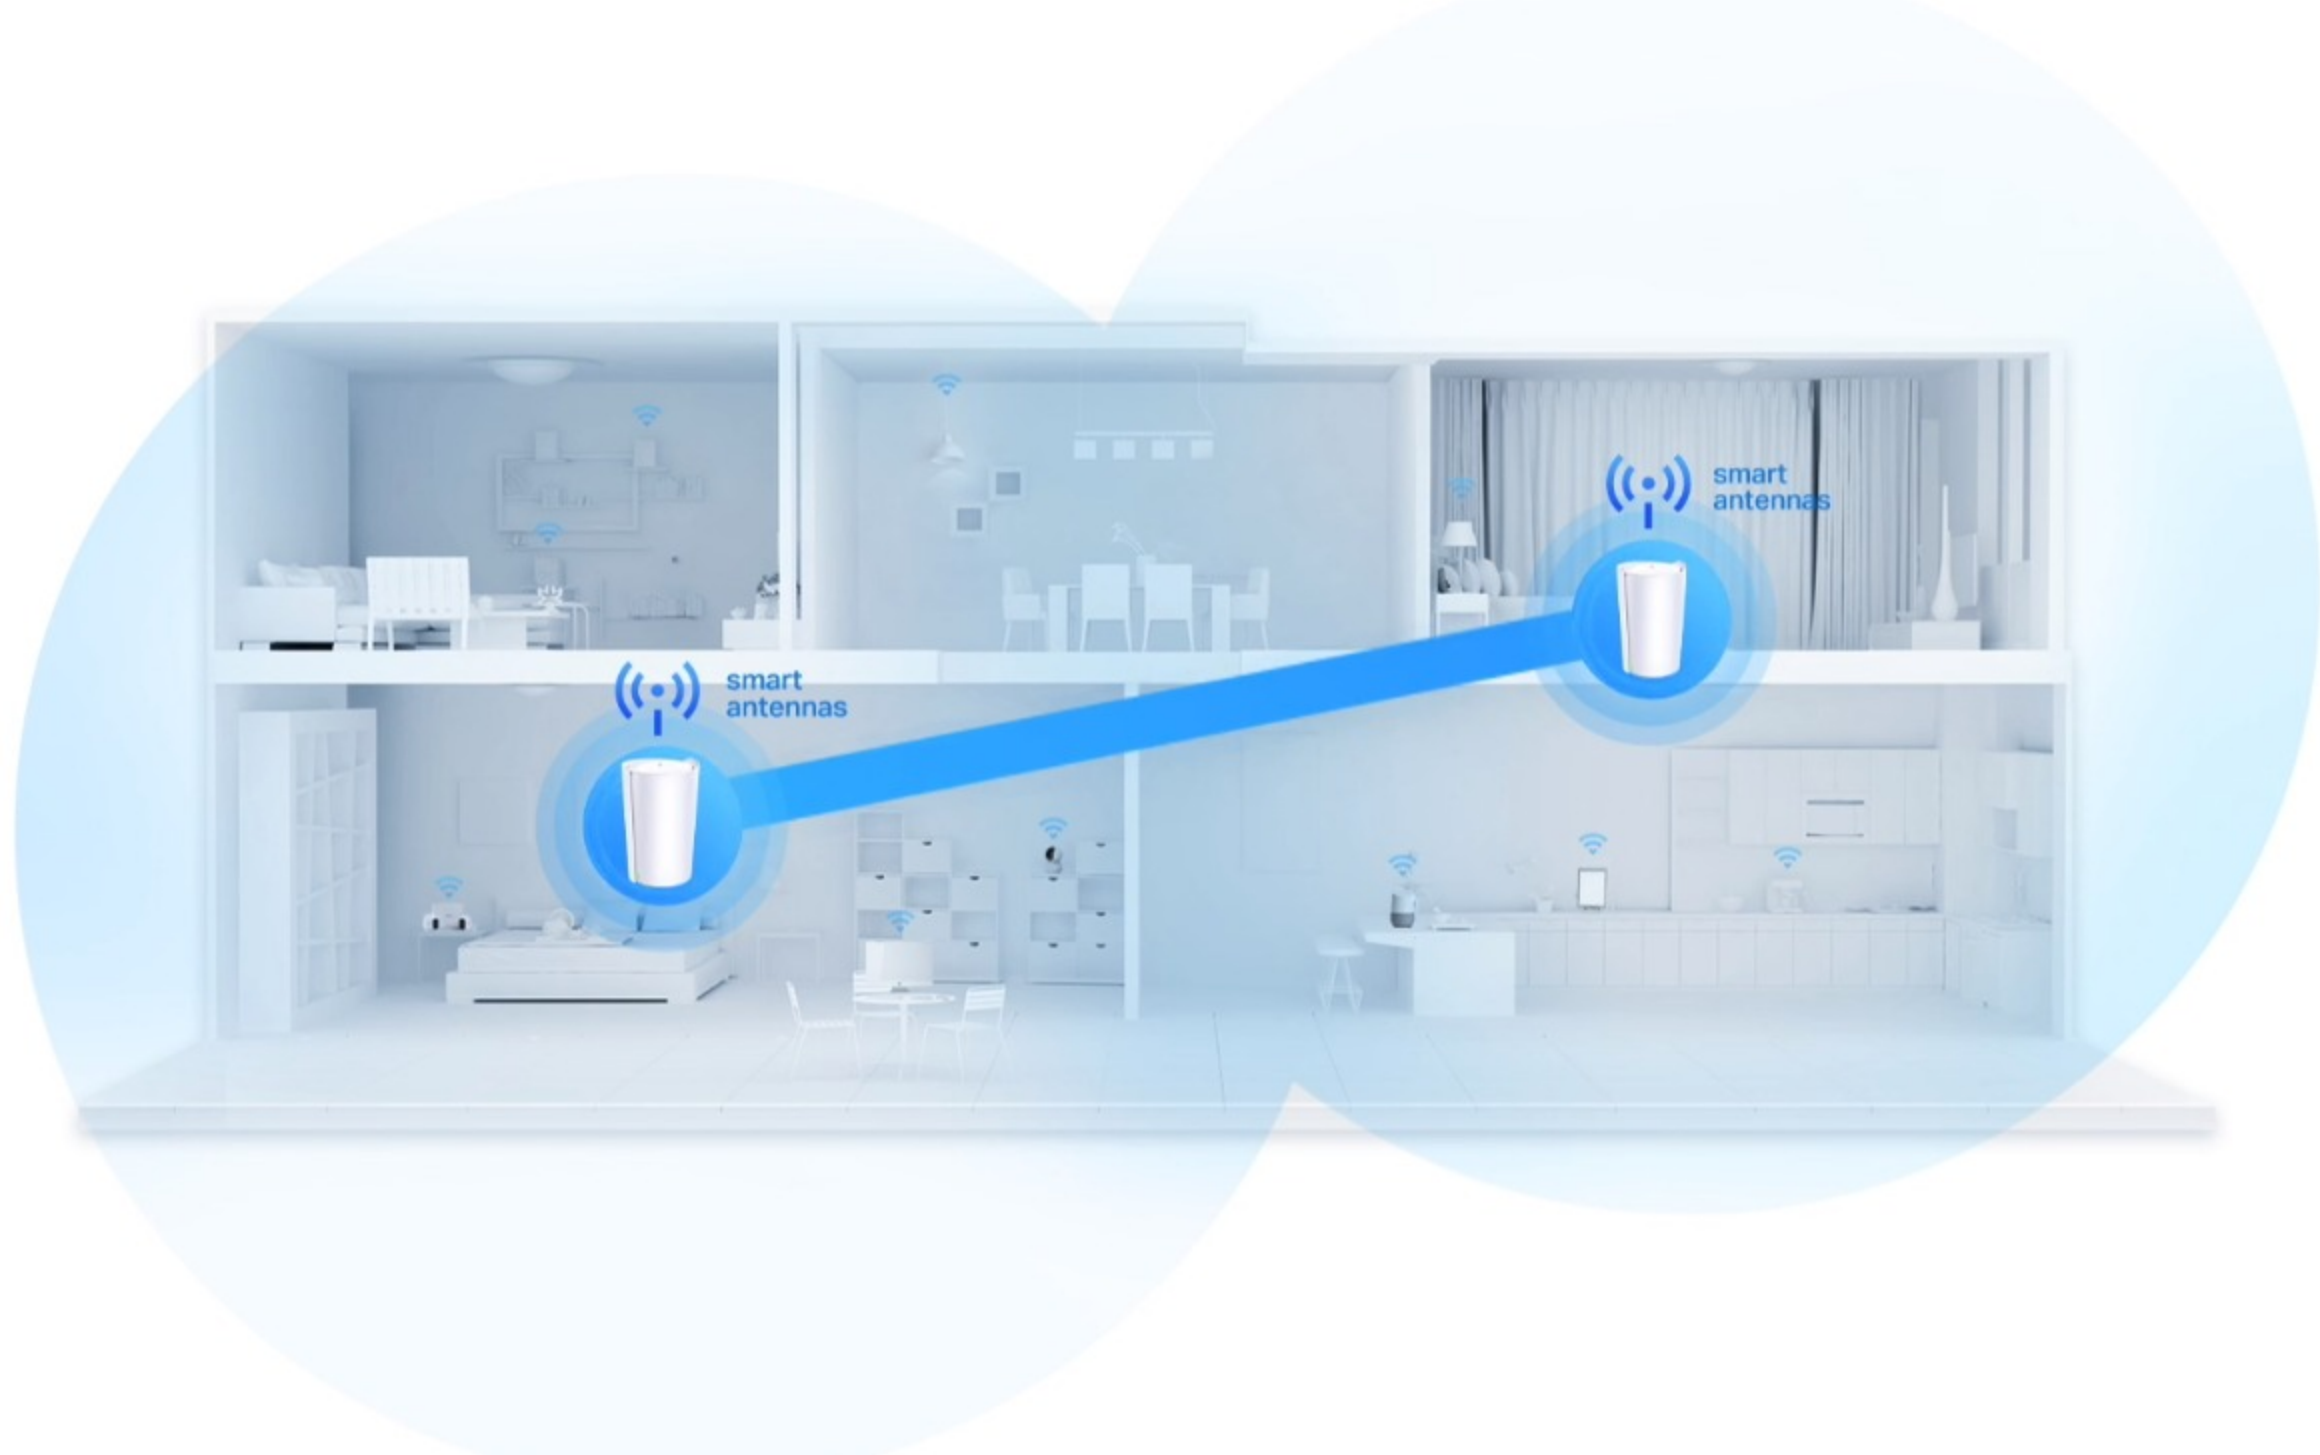

Superior Mesh Wi-Fi, Everywhere

AX6600 Tri-Band WiFi 6 System

Deco X90

WiFi 6 + Mesh + HomeShield

Smart Antennas Boost Your Seamless Coverage

Deco X90's built-in smart antennas use intelligent algorithms to auto-detect other Deco units and establish a stronger backhaul between one another to deliver seamless coverage to every corner of your home.

8 Streams for Lightning-Fast Connections

With 8 simultaneous streams, a WiFi 6 powered tri-band network boosts overall speeds up to a stunning 6600 Mbps, ideal to meet the data needs of all your devices—especially for demanding applications like 8K video and cloud gaming.[†]

Designed for More Devices

Imbued with OFDMA and MU-MIMO technology, like virtually all TP-Link WiFi 6 products, Deco X90 is aimed at dramatically improving capacity and efficiency in traffic-dense environments. No matter how many devices are running at the same time, everyone is able to enjoy immersive streaming or gaming with no drops or buffering.^Δ

Armed with AI-Driven Mesh, Deco X90 delivers smart WiFi that follows you wherever you are, without interruption. It automatically learns your network environment, client quality, and user behaviors. Sophisticated algorithms account for various factors so that Deco X90 provides ideal mesh WiFi, unique to your home. Walk through your home and enjoy seamless streaming at the fastest possible speeds.*