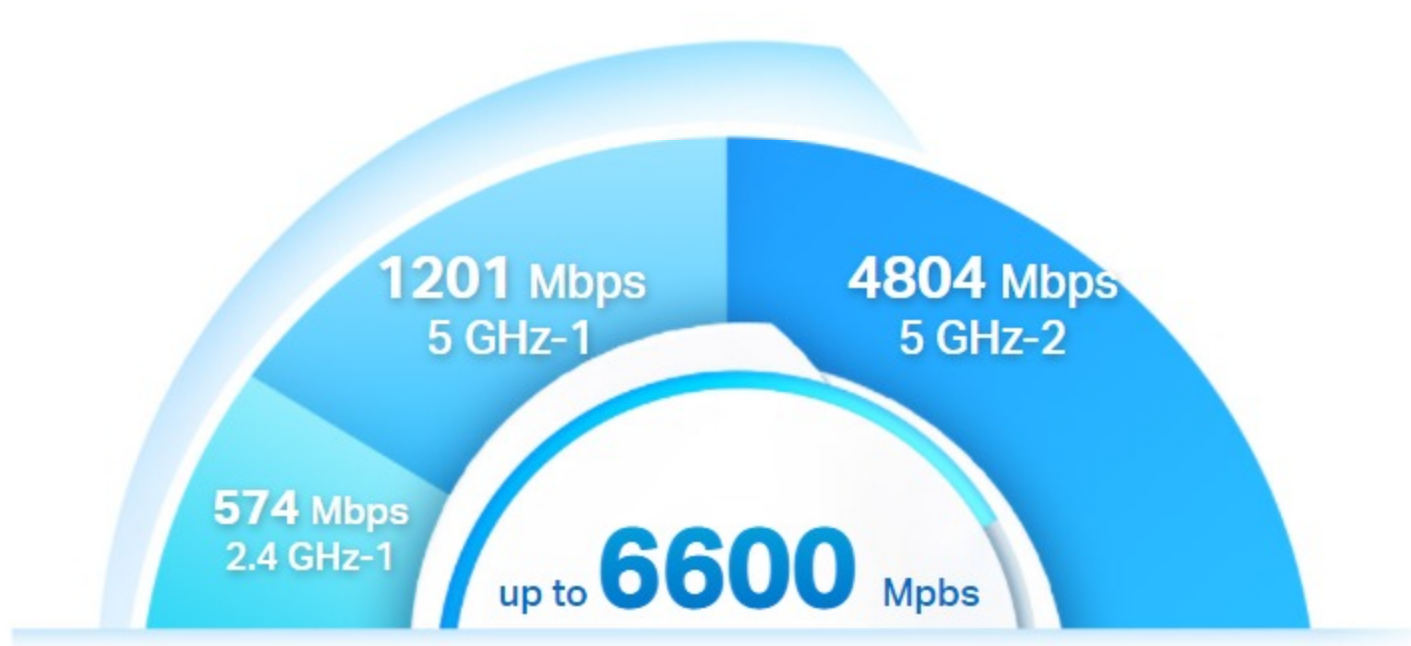

Superior Mesh Wi-Fi, Everywhere

AX6600 Tri-Band WiFi 6 System

Deco X90

WiFi 6 + Mesh + HomeShield

Smart Antennas Boost Your Seamless Coverage

Deco X90's built-in smart antennas use intelligent algorithms to auto-detect other Deco units and establish a stronger backhaul between one another to deliver seamless coverage to every corner of your home.

8 Streams for Lightning-Fast Connections

With 8 simultaneous streams, a WiFi 6 powered tri-band network boosts overall speeds up to a stunning 6600 Mbps, ideal to meet the data needs of all your devices—especially for demanding applications like 8K video and cloud gaming.[†]

connections for up to

200

devices

- x45 Web Browsing
- x40 720P Streaming
- x35 Smart Home Devices
- x10 1080P Streaming
- x20 IP Camera Streaming
- x3 High-speed Downloading
- x5 4K Streaming

AI-Driven Mesh: Always Learning, Constantly Optimizing