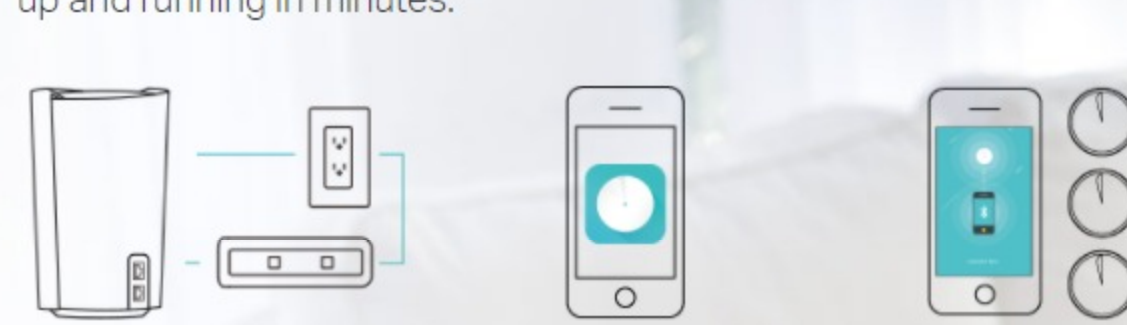

Setup Just Got a Lot Easier

Unbox Deco, install the app and then simply follow the on-screen directions. Deco app will take care of the rest, getting your network up and running in minutes.