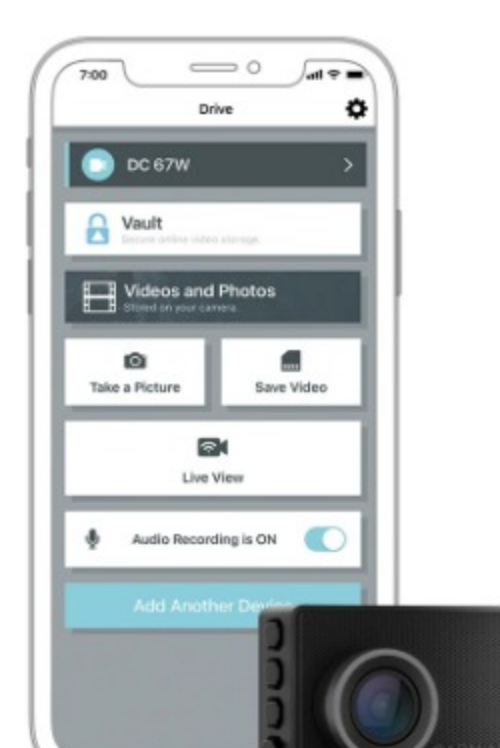

VAULT STORAGE