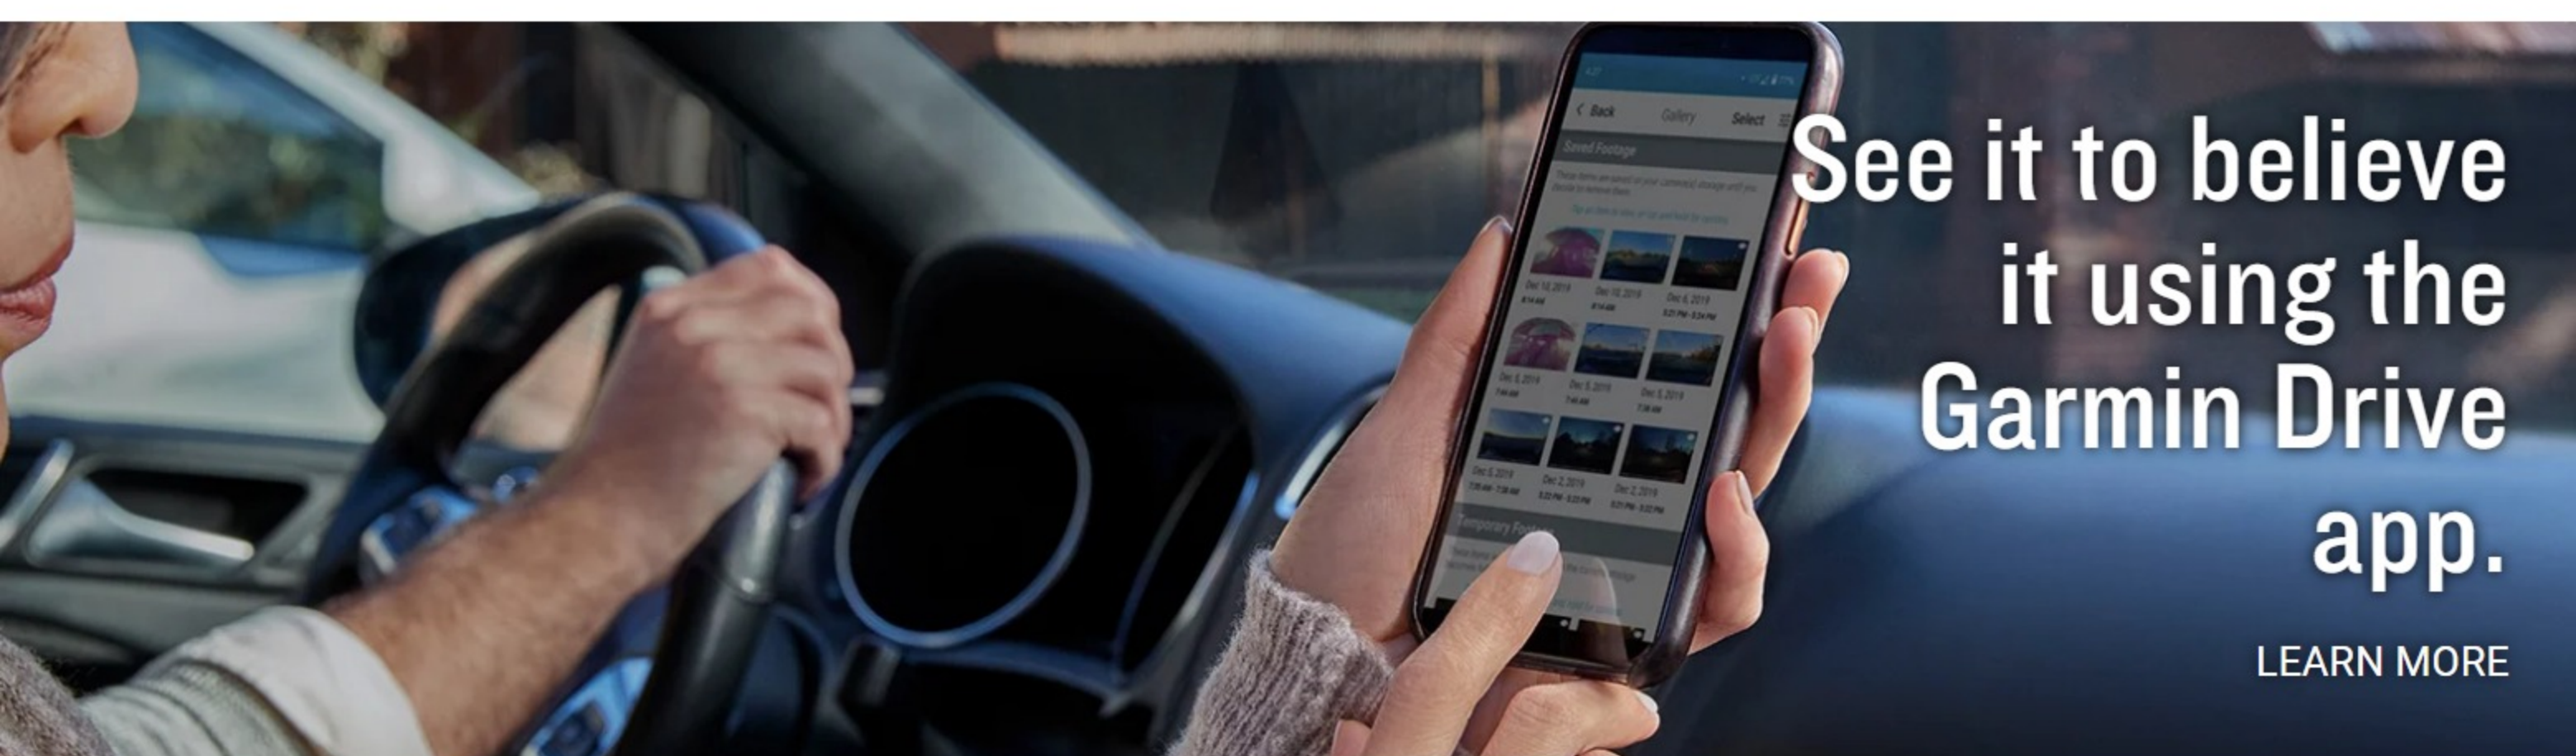

See it to believe it using the Garmin Drive app.

[LEARN MORE](#)

VIEW AND SHARE VIDEO

DASH CAM VIDEO SYNC

The Garmin Drive app can control and play back synchronized video from up to four Garmin dash cameras (sold separately) mounted around your vehicle to capture video from multiple viewpoints.