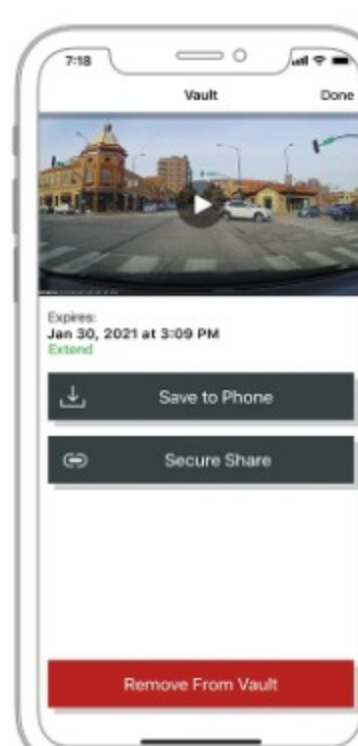

VIEW AND SHARE VIDEO