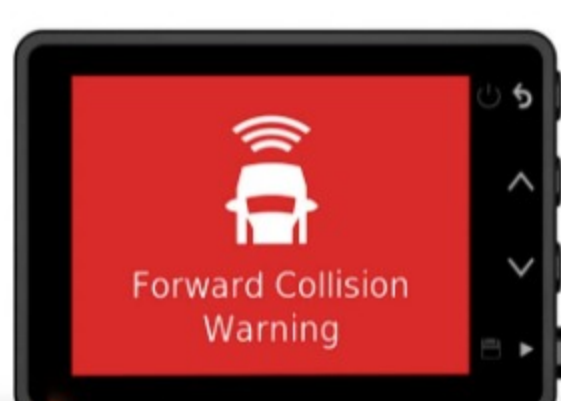

FORWARD COLLISION WARNINGS

To encourage safer driving, get alerts if you're driving too closely to the vehicle ahead¹.