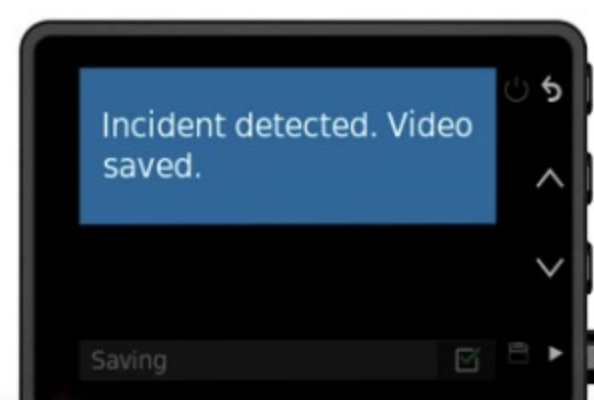

INCIDENT DETECTION WITH GPS

The camera automatically saves video when it detects an incident. With built-in GPS to stamp recorded video with location details, you'll have proof of when and where events occurred.