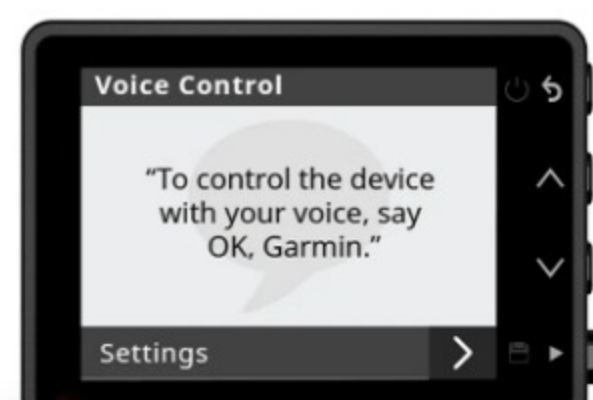

VOICE CONTROL