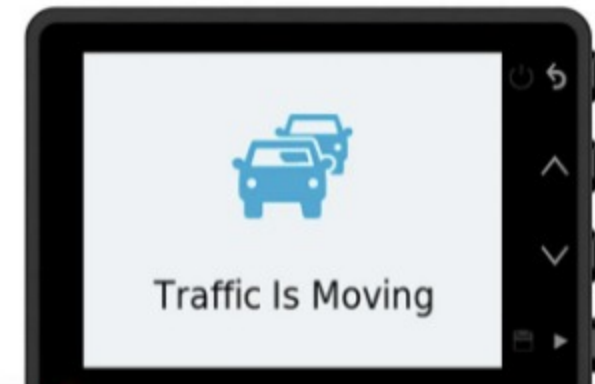

"GO" ALERTS

This feature notifies you when stopped traffic in front of you has started to move¹.