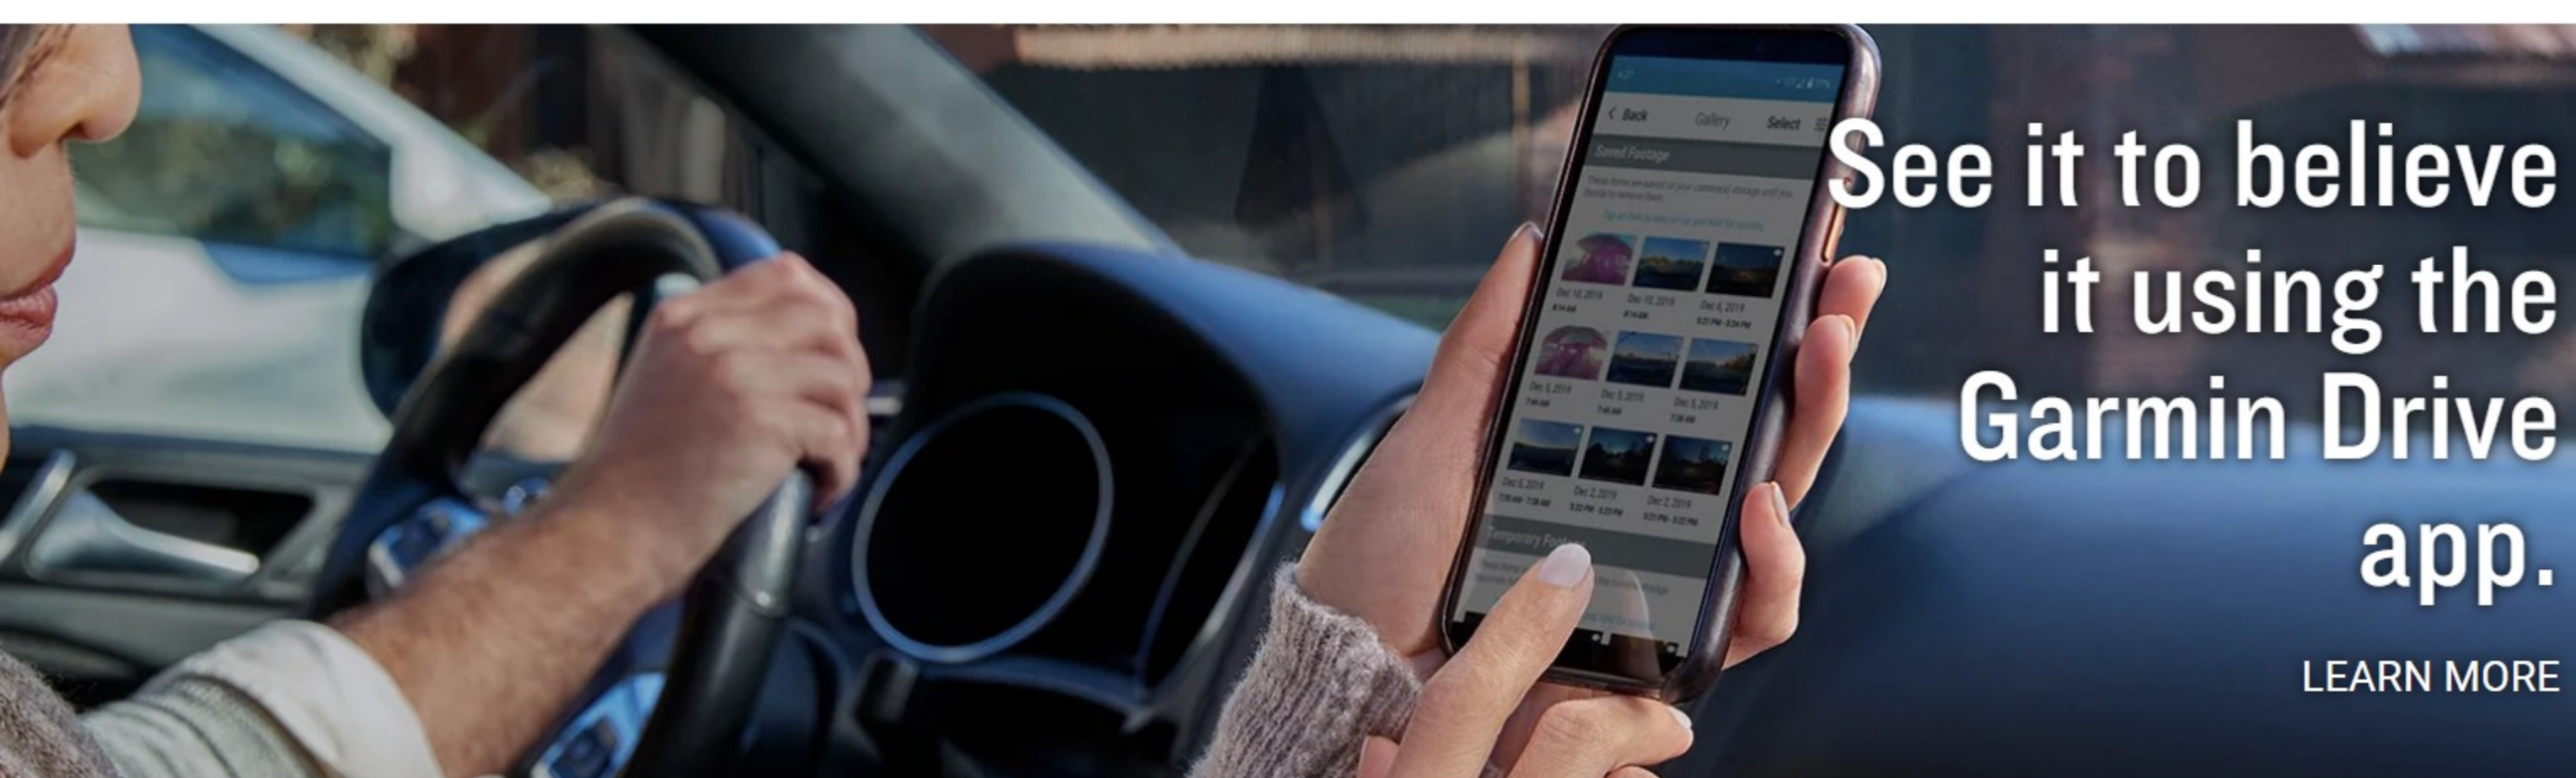

See it to believe it using the Garmin Drive app.

[LEARN MORE](#)

VIEW AND SHARE VIDEO

DASH CAM VIDEO SYNC