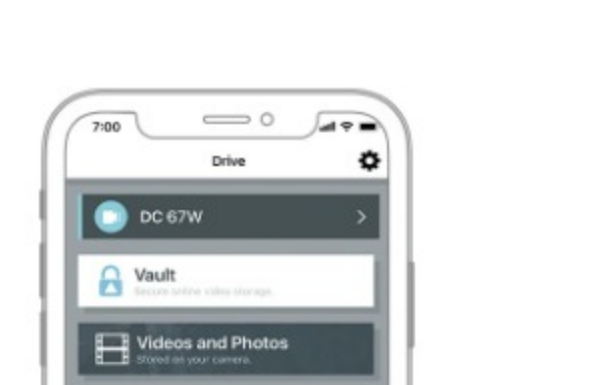

GARMIN DASH CAM™ SERIES

SMALL CAMERA, BIG PROTECTION

Featuring an extra-wide 180-degree field of view that captures and saves important details in 1440p HD video, the compact, voice-controlled Garmin Dash Cam 67W has you covered.

Capture the critical details. Record 1440p HD video with an extra-wide 180-degree field of view.

Because details matter, built-in GPS shows when and where events occur.

Voice control makes everything easier with hands-free spoken commands.

Live View monitoring lets you check on your car remotely from your phone.

Parking Guard feature alerts you to incidents affecting your parked vehicle.

A little added awareness never hurts. Driver alerts¹ look out for you.

Record your drive.

COMPACT AND DISCREET

EXTRA-WIDE VIEWING ANGLE

CRISP HD VIDEO

AUTOMATIC RECORDING

INCIDENT DETECTION WITH GPS

VOICE CONTROL

VAULT STORAGE

STORAGE PLANS

Advanced driver awareness.

FORWARD COLLISION WARNINGS

To encourage safer driving, get alerts if you're driving too closely to the vehicle ahead¹.

LANE DEPARTURE WARNINGS

Receive alerts if you drift off the road or into oncoming traffic¹.

"GO" ALERTS

This feature notifies you when stopped traffic in front of you has started to move¹.

RED LIGHT AND SPEED CAMERAS

TRAVELAPSE™ FEATURE

Share your drive with friends using the Travelapse feature. It condenses hours of driving into minutes of highlights, creating a fun video you can easily share.

Convenience and peace of mind.

LIVE VIEW

PARKING GUARD

DURABLE BY DESIGN

EXTRA USB PORT

You won't have to choose between powering the dash camera and keeping your phone charged. The included charger has an extra USB port, so you can do both.

MEMORY CARD INCLUDED