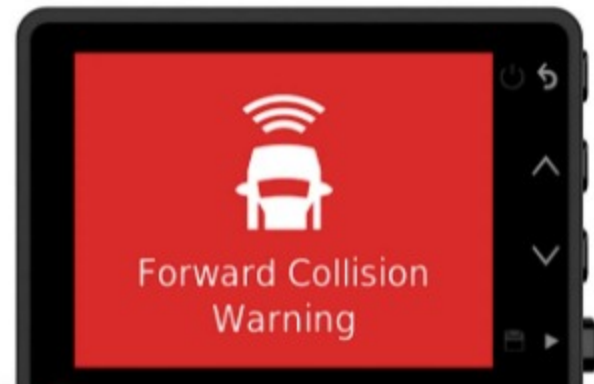

FORWARD COLLISION WARNINGS

To encourage safer driving, get alerts if you're driving too closely to the vehicle ahead¹.