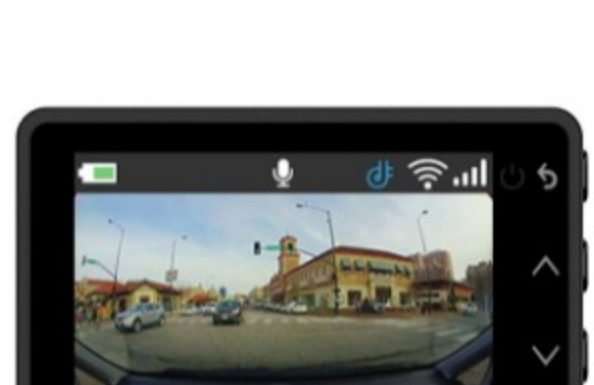

AUTOMATIC RECORDING