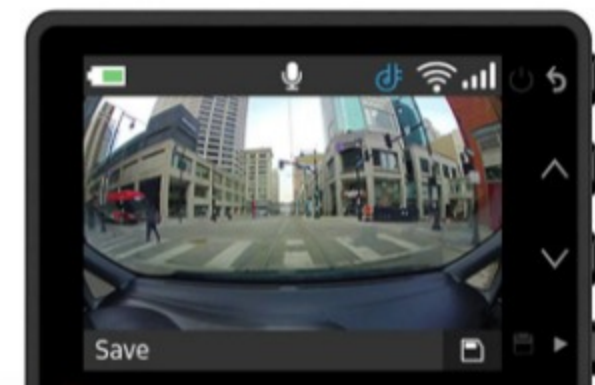

CRISP HD VIDEO