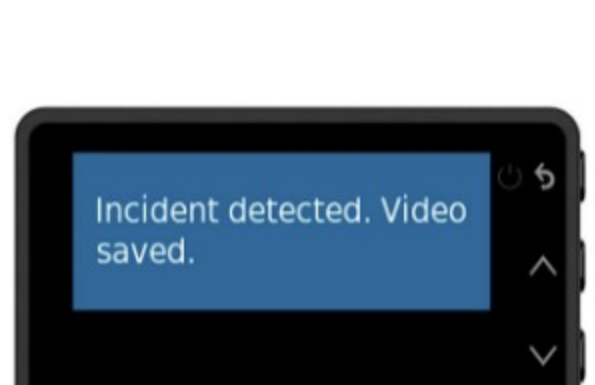

INCIDENT DETECTION WITH GPS