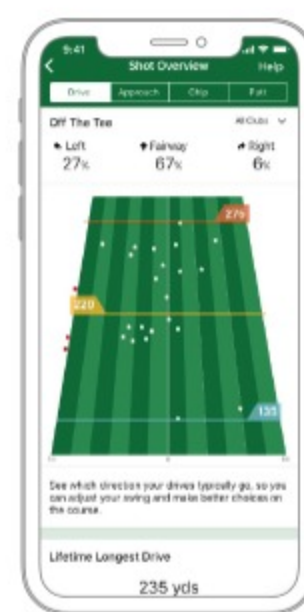

Know the course.

42,000+ PRELOADED COURSES

This range finder comes preloaded with more than 42,000 CourseView maps for golf courses around the world. When paired with the Garmin Golf app, wirelessly download updates for the courses you play most often.

GREEN VIEW

The [Green View feature](#) gives you each green's true shape from wherever you are on the course, and it allows you to drag-and-drop the pin for greater accuracy.

The ultimate golf partner.

ACCURATE MEASUREMENTS

Find the best way to navigate each shot with exact yardages to the front, back and middle of the green and positions of the hazards and doglegs on a hole.

BIG NUMBERS MODE

This feature increases the type size, making it easier to read yardage numbers to the front, back and middle of the green.