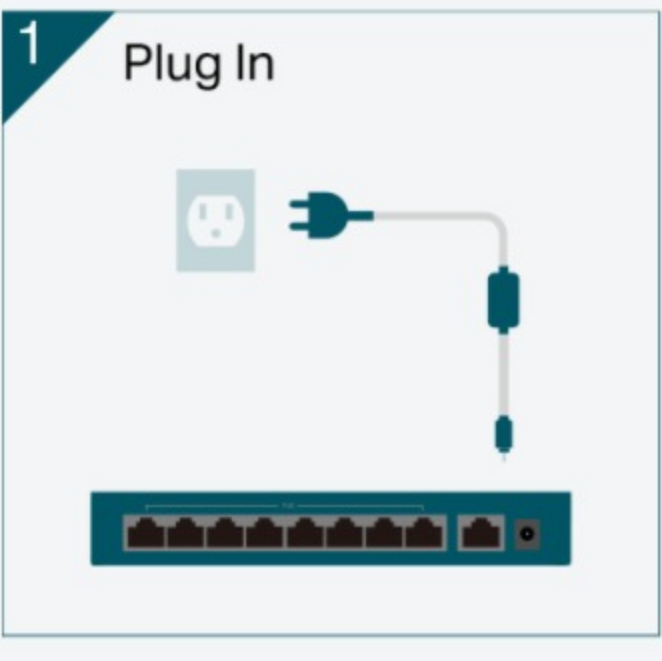

Plug and Play, No Configuration Required