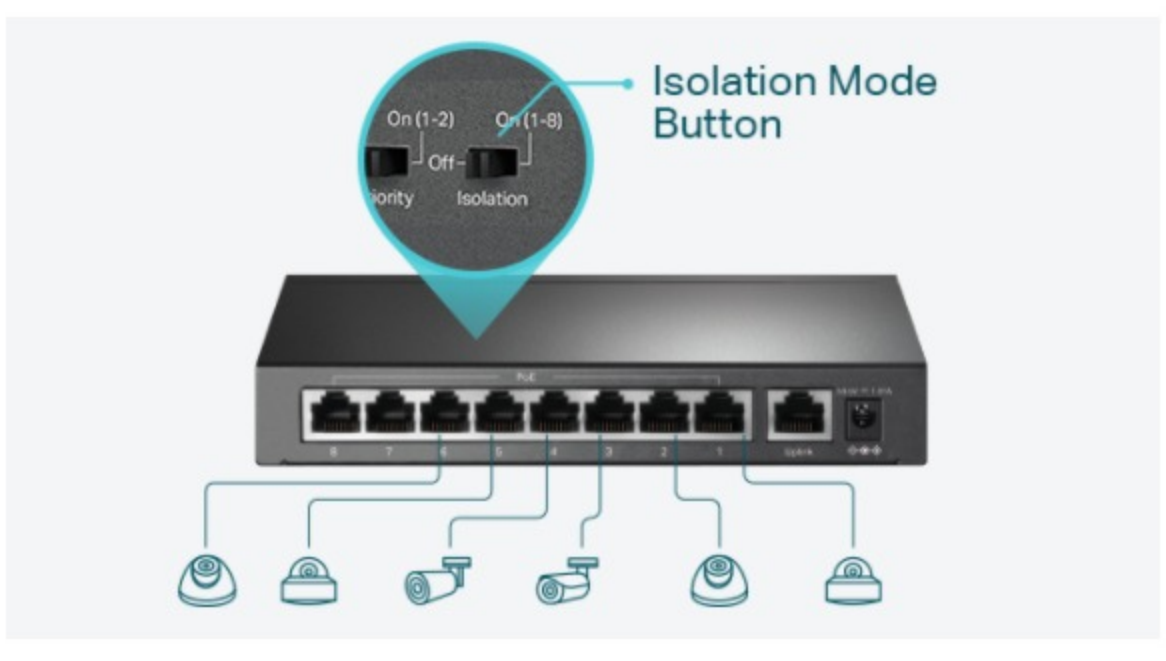

Professional 9-Port Unmanaged Switch with 8 POE+ Ports

9-Port 10/100Mbps Desktop Switch with 8-Port PoE+

TL-SF1009P

65 W PoE Budget

Plug and Play

Transmission Distance up to 250 m**

One-Click Priority Mode

One-Click Isolation Mode

Intelligent Power Management

Professional 9-Port Switch with 8 PoE+ Ports

The 802.3af/at PoE standard supports up to 30 W on each PoE port. The total 65 W PoE power budget for the 8× PoE ports opens up a wide range of applications, such as surveillance for offices and more. It is fully compatible with IP cameras, access points, IP phones, computers, printers, and more.

Ideal for IP Surveillance

With extend mode, the PoE transmission distance reaches up to 250 m—perfect for IP Camera deployment in large areas.

Traffic Separation for Ports 1-8

With one click, Isolation Mode easily divides traffic for ports 1–8 to avoid snooping and tampering. This enables the switch to isolate broadcast storm, improving LAN security and data transmission.

Priority Video Quality Guaranteed

Guaranteed quality of sensitive applications, like video monitoring in critical business areas, using one-touch Priority Mode, which offers higher priority options for ports 1–2.