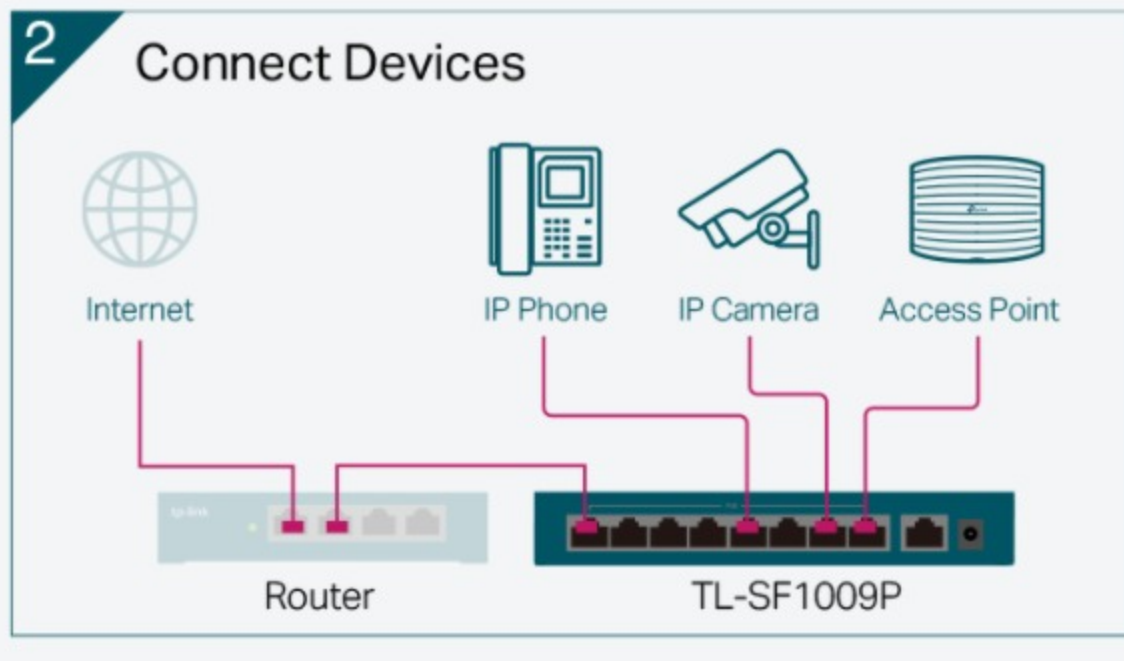

Plug and Play, No Configuration Required