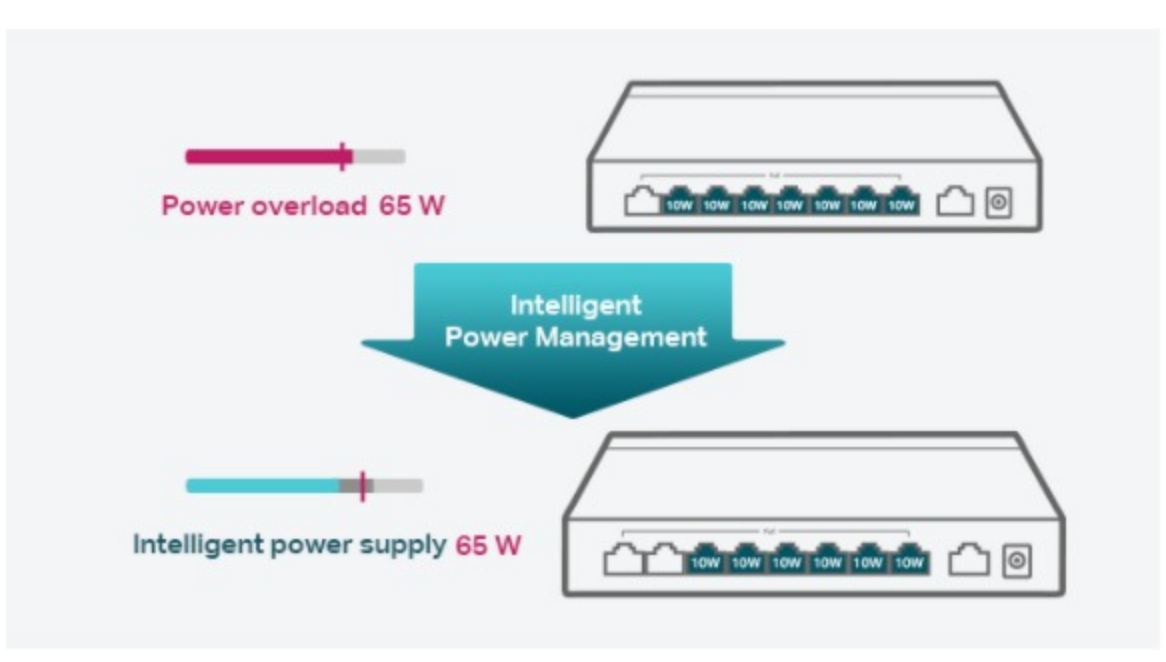

Intelligent Power Management

Professional 9-Port Switch with 8 PoE+ Ports

The 802.3af/at PoE standard supports up to 30 W on each PoE port. The total 65 W PoE power budget for the 8× PoE ports opens up a wide range of applications, such as surveillance for offices and more. It is fully compatible with IP cameras, access points, IP phones, computers, printers, and more.

Ideal for IP Surveillance

With extend mode, the PoE transmission distance reaches up to 250 m—perfect for IP Camera deployment in large areas.

Traffic Separation for Ports 1-8

With one click, Isolation Mode easily divides traffic for ports 1–8 to avoid snooping and tampering. This enables the switch to isolate broadcast storm, improving LAN security and data transmission.

Priority Video Quality Guaranteed

Guaranteed quality of sensitive applications, like video monitoring in critical business areas, using one-touch Priority Mode, which offers higher priority options for ports 1–2.