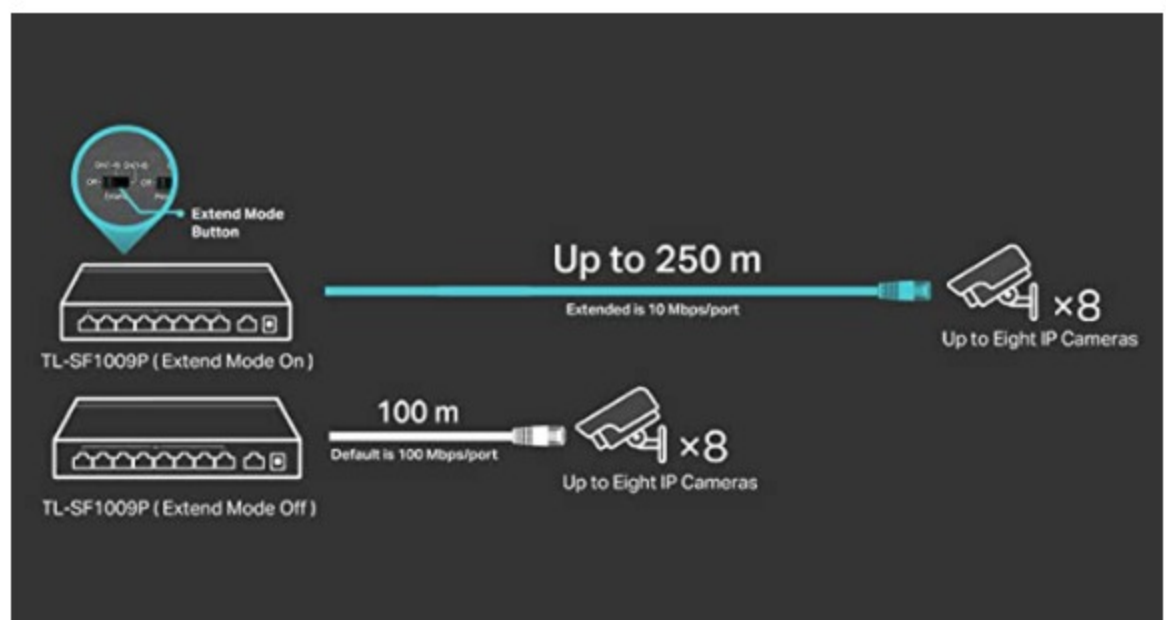

Professional 9-Port Unmanaged Switch with 8 POE+ Ports

9-Port 10/100Mbps Desktop Switch with 8-Port PoE+

TL-SF1009P

65 W PoE Budget

Plug and Play

Transmission Distance up to 250 m**

One-Click Priority Mode

One-Click Isolation Mode

Intelligent Power Management

Professional 9-Port Switch with 8 PoE+ Ports

The 802.3af/at PoE standard supports up to 30 W on each PoE port. The total 65 W PoE power budget for the 8× PoE ports opens up a wide range of applications, such as surveillance for offices and more. It is fully compatible with IP cameras, access points, IP phones, computers, printers, and more.

Ideal for IP Surveillance

With extend mode, the PoE transmission distance reaches up to 250 m—perfect for IP Camera deployment in large areas.

Traffic Separation for Ports 1-8

With one click, Isolation Mode easily divides traffic for ports 1–8 to avoid snooping and tampering. This enables the switch to isolate broadcast storm, improving LAN security and data transmission.