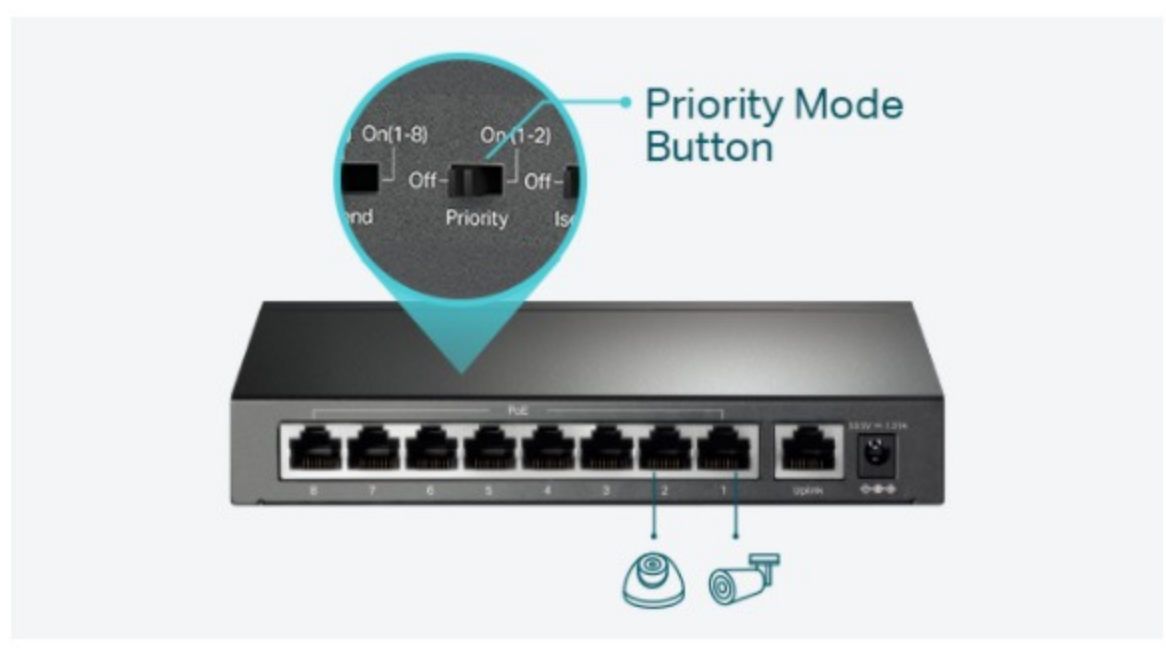

Professional 9-Port Unmanaged Switch with 8 POE+ Ports

9-Port 10/100Mbps Desktop Switch with 8-Port PoE+

TL-SF1009P

65 W PoE Budget

Plug and Play

Transmission Distance up to 250 m**

One-Click Priority Mode

One-Click Isolation Mode

Intelligent Power Management

Professional 9-Port Switch with 8 PoE+ Ports

The 802.3af/at PoE standard supports up to 30 W on each PoE port. The total 65 W PoE power budget for the 8× PoE ports opens up a wide range of applications, such as surveillance for offices and more. It is fully compatible with IP cameras, access points, IP phones, computers, printers, and more.

Ideal for IP Surveillance

With extend mode, the PoE transmission distance reaches up to 250 m—perfect for IP Camera deployment in large areas.

Traffic Separation for Ports 1-8

With one click, Isolation Mode easily divides traffic for ports 1–8 to avoid snooping and tampering. This enables the switch to isolate broadcast storm, improving LAN security and data transmission.

Priority Video Quality Guaranteed

Guaranteed quality of sensitive applications, like video monitoring in critical business areas, using one-touch Priority Mode, which offers higher priority options for ports 1–2.