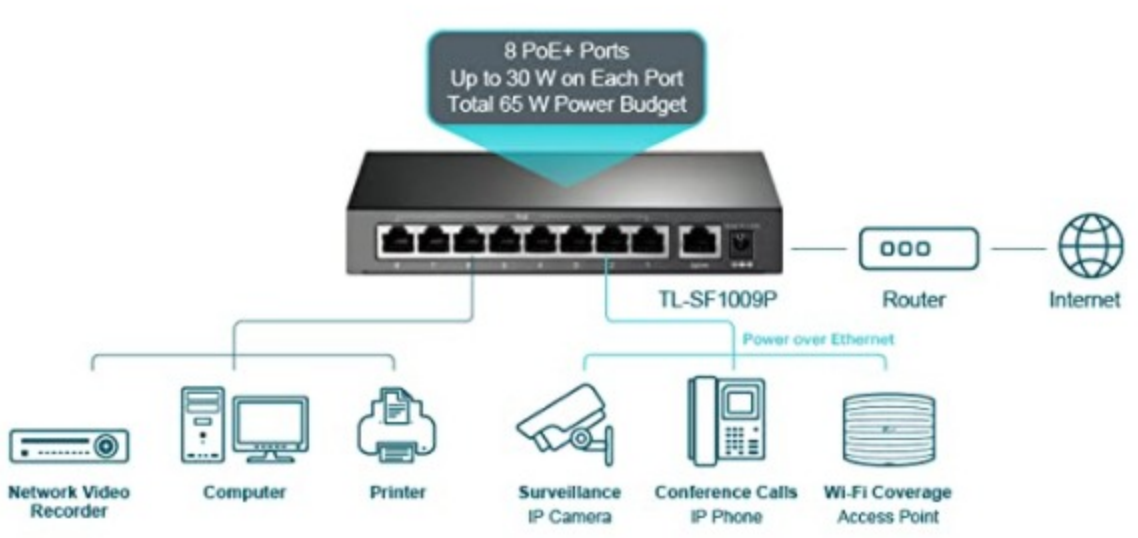

Professional 9-Port Unmanaged Switch with 8 POE+ Ports

9-Port 10/100Mbps Desktop Switch with 8-Port PoE+

TL-SF1009P

65 W PoE Budget

Plug and Play

Transmission Distance up to 250 m**

One-Click Priority Mode

One-Click Isolation Mode

Intelligent Power Management

Professional 9-Port Switch with 8 PoE+ Ports

The 802.3af/at PoE standard supports up to 30 W on each PoE port. The total 65 W PoE power budget for the 8× PoE ports opens up a wide range of applications, such as surveillance for offices and more. It is fully compatible with IP cameras, access points, IP phones, computers, printers, and more.

Ideal for IP Surveillance

With extend mode, the PoE transmission distance reaches up to 250 m—perfect for IP Camera deployment in large areas.

Traffic Separation for Ports 1-8

With one click, Isolation Mode easily divides traffic for ports 1–8 to avoid snooping and tampering. This enables the switch to isolate broadcast storm, improving LAN security and data transmission.

Intelligent Power Management

When total power consumption exceeds 65W, the intelligent power management will turn off the lower priority port power to ensure the high priority port's power supply and protect the device from power overload. It also protects your PoE and non-PoE equipment from being damaged.