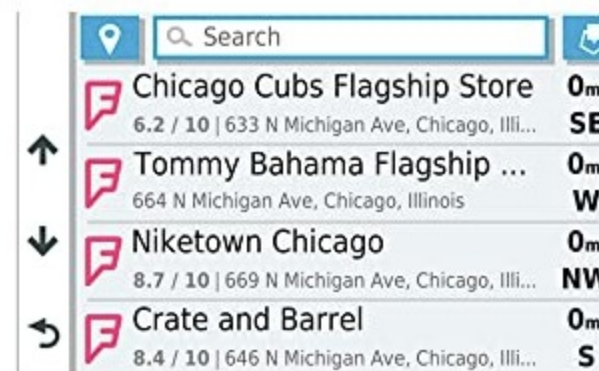

Features

New Shops and Restaurants

This navigator comes preloaded with Foursquare data, making it easy to find millions of new and popular places.