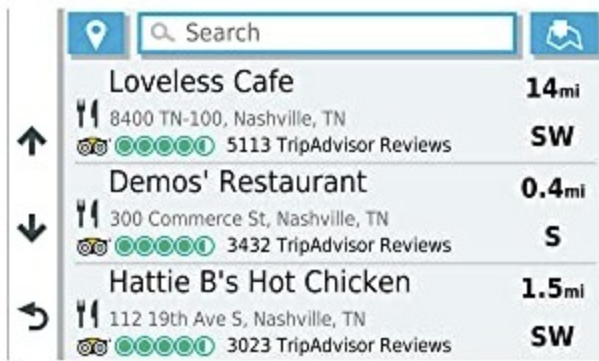

Garmin Drive 52: GPS navigator with 5" display features easy-to-read menus and maps plus information to enrich road trips

5" GPS Navigator with Driver Alerts and Travel Data

- 5" GPS navigator with driver alerts and travel data
- Easy-to-use 5" GPS navigator includes detailed map updates of the U.S. and Canada
- Simple on-screen menus and bright, easy-to-see maps
- Road trip-ready with the history network of notable historic sites, a U.S. national parks directory, TripAdvisor traveler ratings and millions of Foursquare points of interest (POIs)
- Provides spoken turn-by-turn directions, Garmin Real Directions landmark guidance and helpful driver alerts to encourage safer driving

With its simple menus and easy-to-read maps, Garmin Drive 52 lets you view turn-by-turn directions at a glance on a bright 5" touchscreen display. Offering preloaded detailed maps of the U.S. and Canada — with map updates plus helpful driver alerts to encourage safer driving — this GPS navigator complements any road trip or daily commute.

Features

Enjoy Road Trips with TripAdvisor

View TripAdvisor traveler ratings for hotels, restaurants and attractions along your route or near your destination.

Sites From The history Network

To make traveling more enjoyable, you'll find plenty to see and do with POIs from the history Network. It features pictures and descriptions of notable parks, monuments, museums and historic sites.

Check Up Ahead

The map shows stops for food, fuel and other milestones — such as upcoming cities — along your route.

Find Exactly Where You Need to Go

The Direct Access feature simplifies navigating to complex destinations such as airports or shopping malls. It even navigates through parking lots to find the entrance closest to your destination.