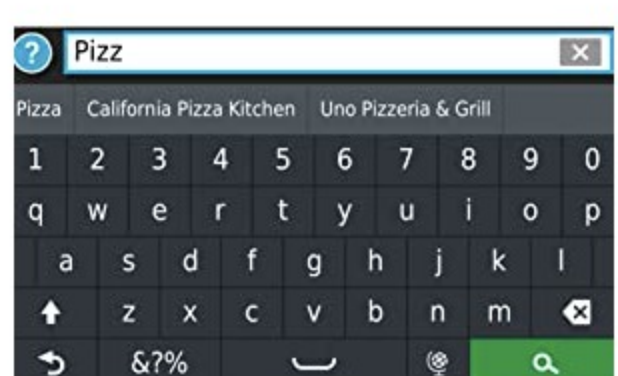

Features

New Shops and Restaurants

This navigator comes preloaded with Foursquare data, making it easy to find millions of new and popular places.

Driver Alerts: Know Your Surroundings

To encourage safer driving and increase situational awareness, driver alerts warn you of upcoming sharp curves, speed changes, railroad crossings and more.

Garmin Real Directions

Easy-to-understand, spoken turn-by-turn directions guide like a friend, using street names, store names and recognizable landmarks (e.g., 'Turn right after the red building').

Features

Check Up Ahead

The map shows stops for food, fuel and other milestones — such as upcoming cities — along your route.

Find Exactly Where You Need to Go

The Direct Access feature simplifies navigating to complex destinations such as airports or shopping malls. It even navigates through parking lots to find the entrance closest to your destination.