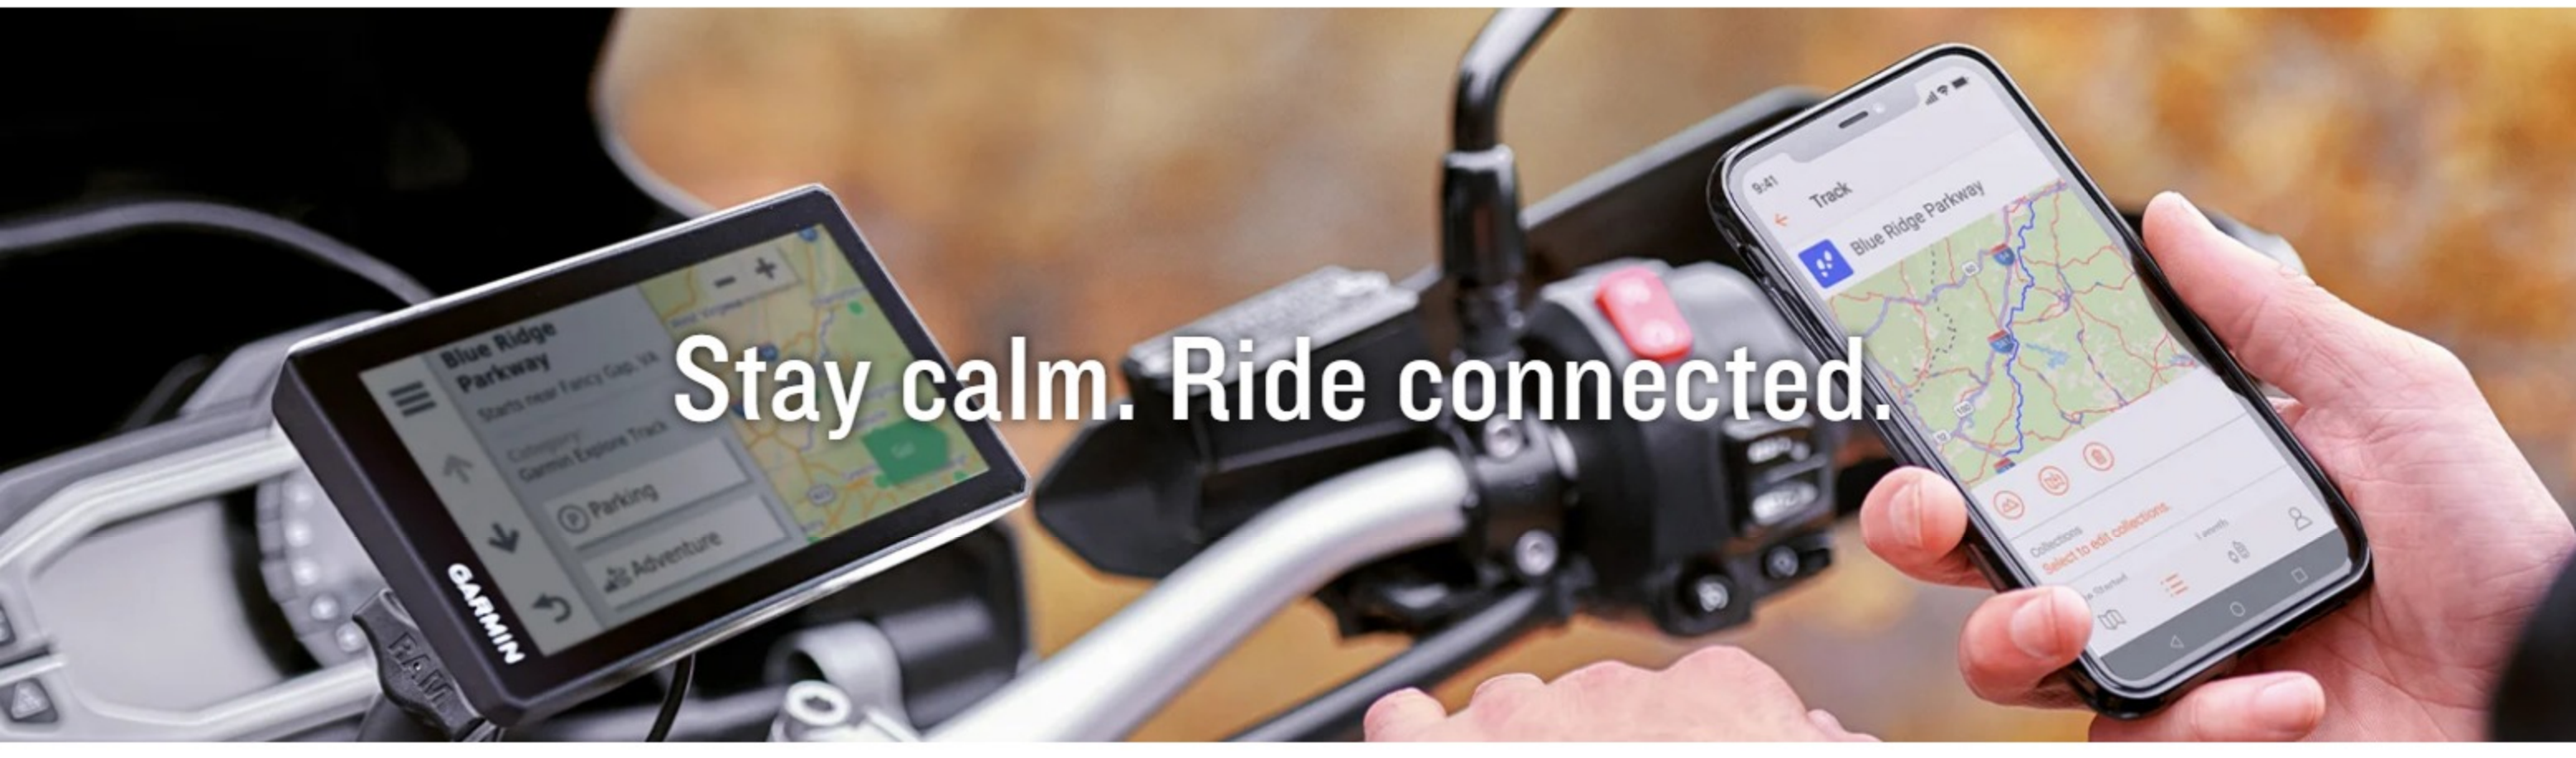

Stay calm. Ride connected.

HANDS-FREE CALLING

LIVE TRAFFIC AND WEATHER

Access³ real-time traffic and weather, share routes with other riders, and get phone notifications via the [Garmin Drive™](#) app.

INREACH PAIRING

INCIDENT NOTIFICATIONS

If an incident occurs, a text message with location information is automatically sent to your predetermined contact³.

WIRELESS UPDATES

GROUP RIDES

The [Group Ride](#) accessory (sold separately) can be paired with zūmo XT for location tracking² for up to 20 riders in your group.