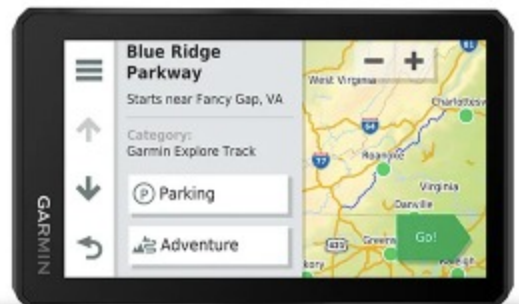

MANAGE YOUR TRACKS AND ROUTES