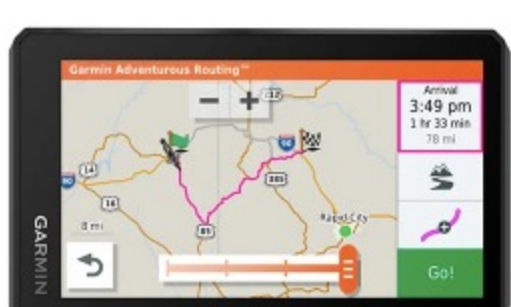

GARMIN ADVENTUROUS ROUTING

Turn straightforward rides into twisting, gnarly adventures by selecting your road preferences.