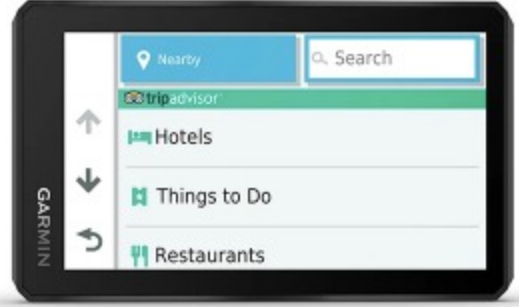

TRIPADVISOR®