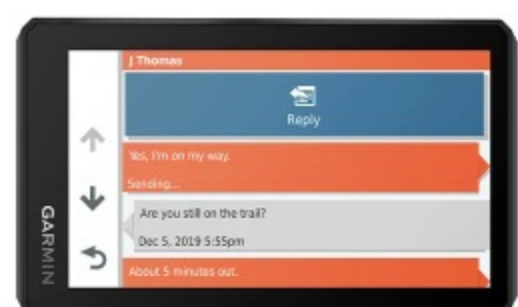

INREACH PAIRING