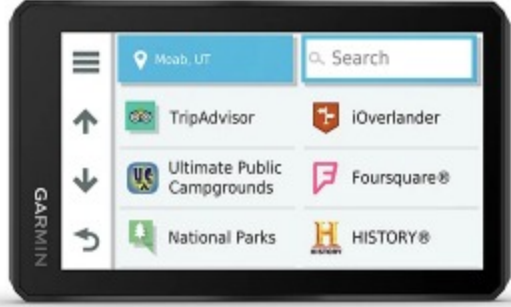

SIGHTSEEING MADE EASY