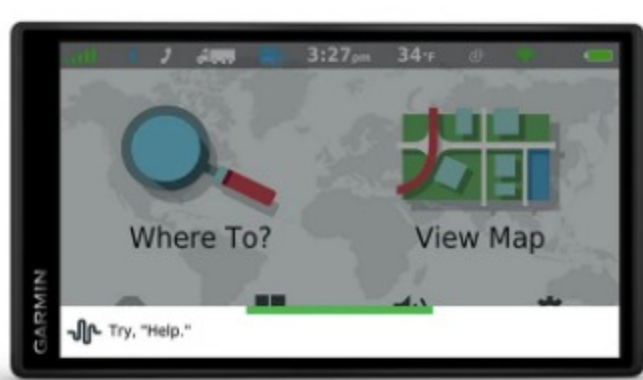

VOICE ASSISTANT