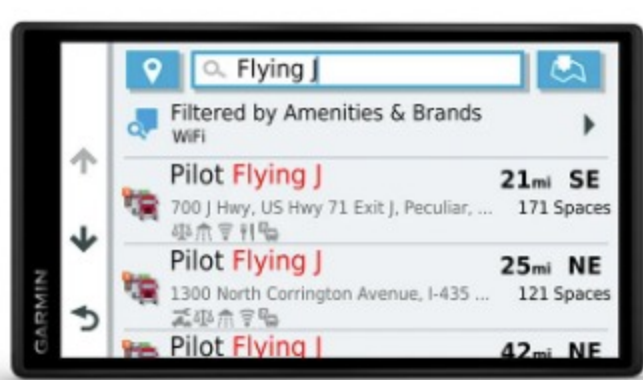

PICK THE RIGHT STOP