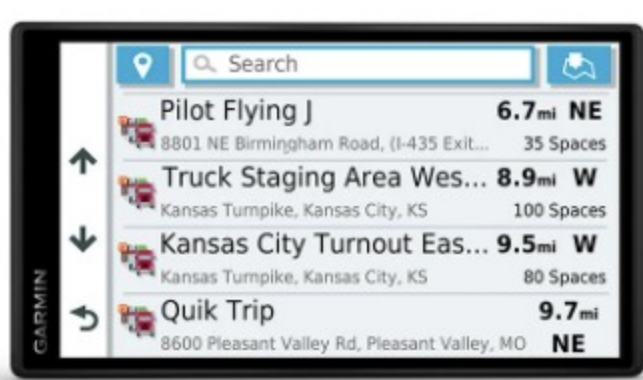

TRUCK-FRIENDLY PARKING