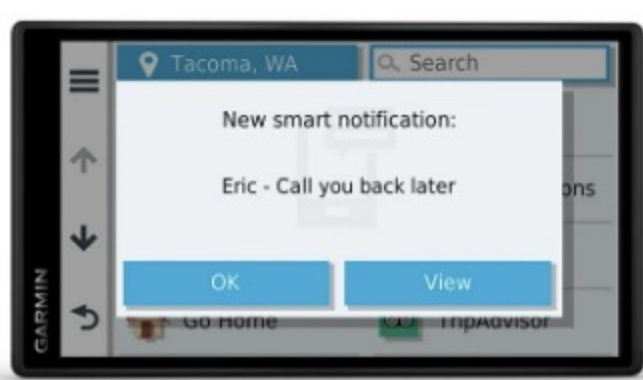

SMART NOTIFICATIONS