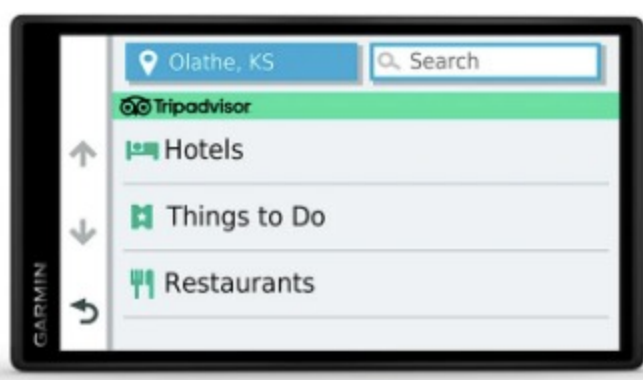

TRIPADVISOR®

View Tripadvisor traveler ratings for hotels, restaurants and attractions along your route or near your destination.