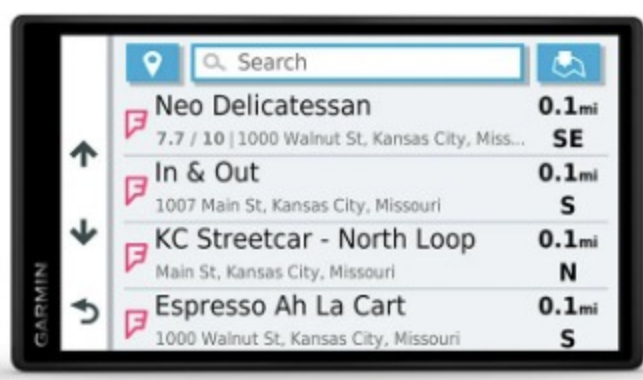

FIND PLACES BY NAME

Preloaded Foursquare® content makes it easy to find millions of new and popular places.