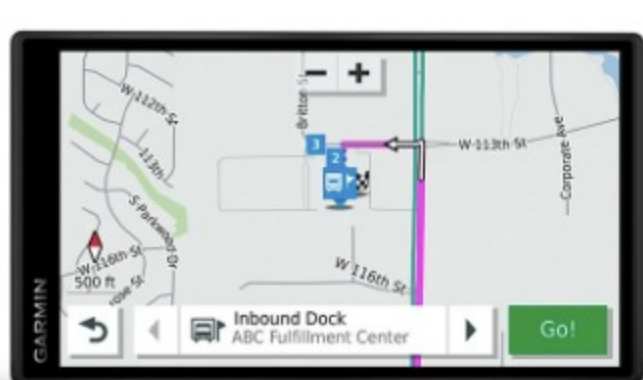

LOAD-TO-DOCK GUIDANCE