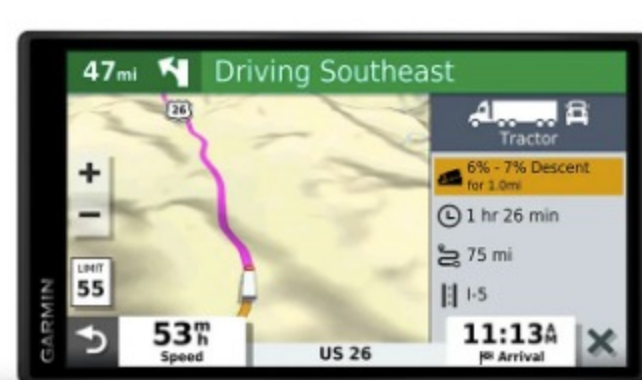

DRIVER ALERTS