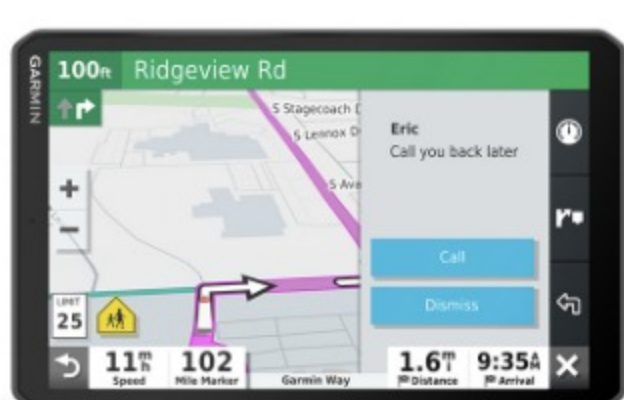

Get the big picture in over-the-road navigation.

EXTRA-LARGE DISPLAY

CUSTOM TRUCK ROUTING

BUILT-IN PREPASS NOTIFICATIONS

Save time and improve safety with on-screen notifications of upcoming weigh stations and bypass decisions. Requires active PrePass account and use of the [Garmin Drive™](#) app on your compatible phone.

LOAD-TO-DOCK GUIDANCE

When approaching your destination, our industry-best load-to-dock guidance shows potential loading zones or storage lots to help clarify where you need to go.

POPULAR TRUCK ROUTES

Driving in unfamiliar territory? See popular truck routes used by other truckers to increase your situational awareness.

DRIVER ALERTS

To encourage safer driving and increase situational awareness, driver alerts warn you of upcoming sharp curves, speed changes, railroad crossings and more.

TRUCK-FRIENDLY PARKING

Need to park your rig? See truck-specific parking at truck stops and rest stops along your route while connected to the Garmin Drive app.

PICK THE RIGHT STOP

MOUNTING OPTIONS

dēzl OTR1000 comes with several mounting options, including powered magnetic mount with heavy duty suction cup, screw down mount and a 1-inch ball adapter with AMPs plate compatible with RAM mounting systems.

ELD COMPLIANCE

EASY BREAK PLANNING

Receive timely notifications that help make the most of each stop.

Welcome to smarter driving.

VOICE ASSISTANT

WIRELESS UPDATES

Built-in Wi-Fi® connectivity makes it easy to keep your maps and software up to date without using a computer. On-screen cues show when new updates are available.

TRAFFIC, WEATHER & FUEL PRICES