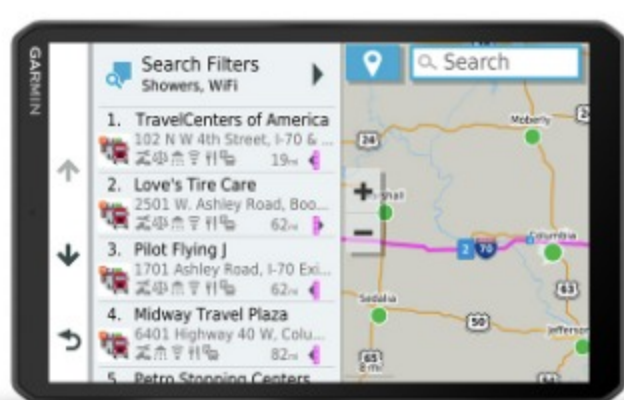

PICK THE RIGHT STOP