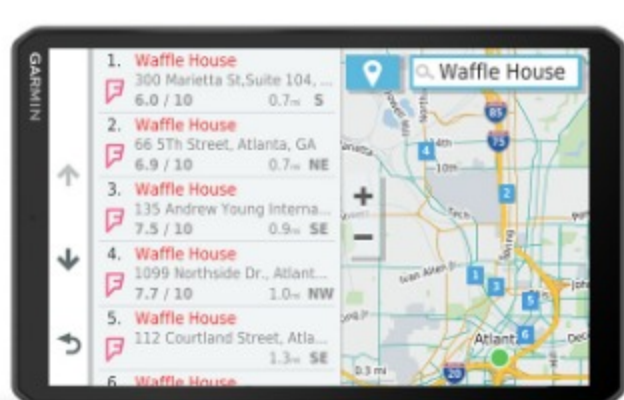

FIND PLACES BY NAME

Preloaded Foursquare® content makes it easy to find millions of new and popular places.