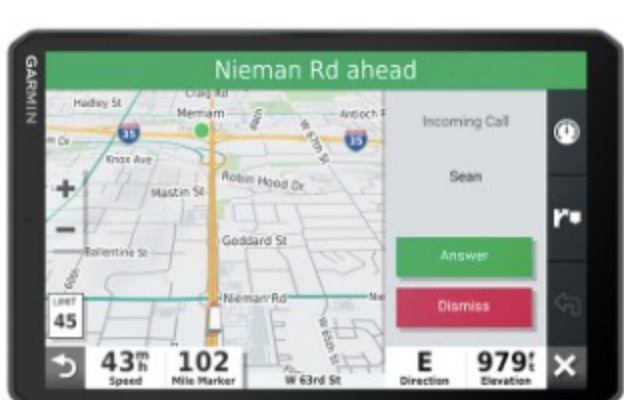

HANDS-FREE CALLING

Built-in [BLUETOOTH®](#) wireless technology lets you sync your compatible smartphone with your dēzl navigator to make calls without taking your hands off the wheel².