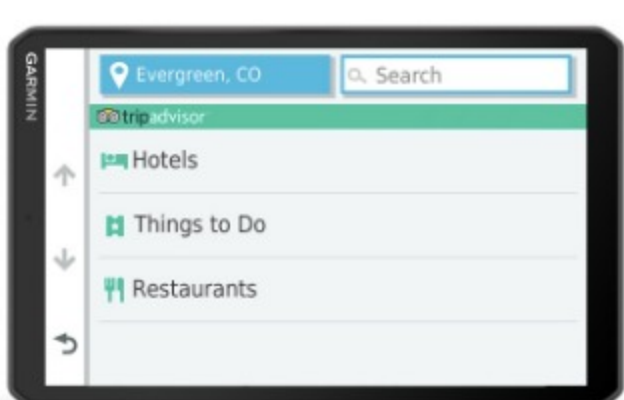

TRIPADVISOR