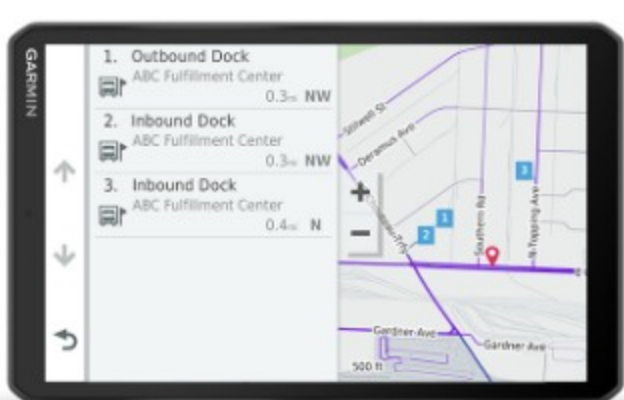

LOAD-TO-DOCK GUIDANCE

When approaching your destination, our industry-best load-to-dock guidance shows potential loading zones or storage lots to help clarify where you need to go.