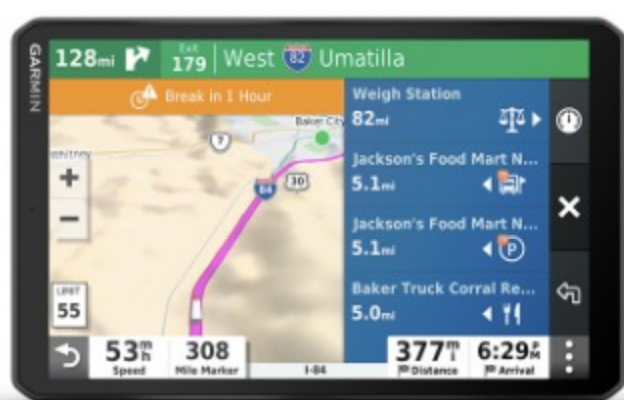

Get the big picture in over-the-road navigation.

EXTRA-LARGE DISPLAY

CUSTOM TRUCK ROUTING

BUILT-IN PREPASS NOTIFICATIONS

Save time and improve safety with on-screen notifications of upcoming weigh stations and bypass decisions. Requires active PrePass account and use of the [Garmin Drive™](#) app on your compatible phone.

LOAD-TO-DOCK GUIDANCE

When approaching your destination, our industry-best load-to-dock guidance shows potential loading zones or storage lots to help clarify where you need to go.

POPULAR TRUCK ROUTES

Driving in unfamiliar territory? See popular truck routes used by other truckers to increase your situational awareness.

DRIVER ALERTS

To encourage safer driving and increase situational awareness, driver alerts warn you of upcoming sharp curves, speed changes, railroad crossings and more.

TRUCK-FRIENDLY PARKING

Need to park your rig? See truck-specific parking at truck stops and rest stops along your route while connected to the Garmin Drive app.

PICK THE RIGHT STOP

MOUNTING OPTIONS

dēzl OTR1000 comes with several mounting options, including powered magnetic mount with heavy duty suction cup, screw down mount and a 1-inch ball adapter with AMPs plate compatible with RAM mounting systems.

ELD COMPLIANCE

EASY BREAK PLANNING

Receive timely notifications that help make the most of each stop.

Welcome to smarter driving.

VOICE ASSISTANT

WIRELESS UPDATES

Built-in Wi-Fi® connectivity makes it easy to keep your maps and software up to date without using a computer. On-screen cues show when new updates are available.

TRAFFIC, WEATHER & FUEL PRICES