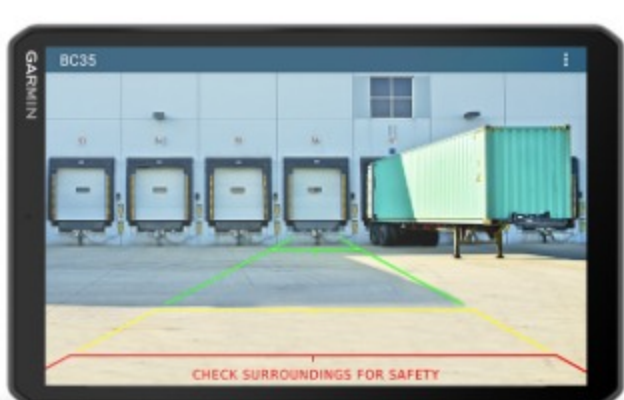

ADD A BACKUP CAMERA

See what's behind your truck as you move in reverse by pairing your dēzl navigator with a [BC35™](#) wireless backup camera (sold separately) or a compatible third-party backup camera⁵.