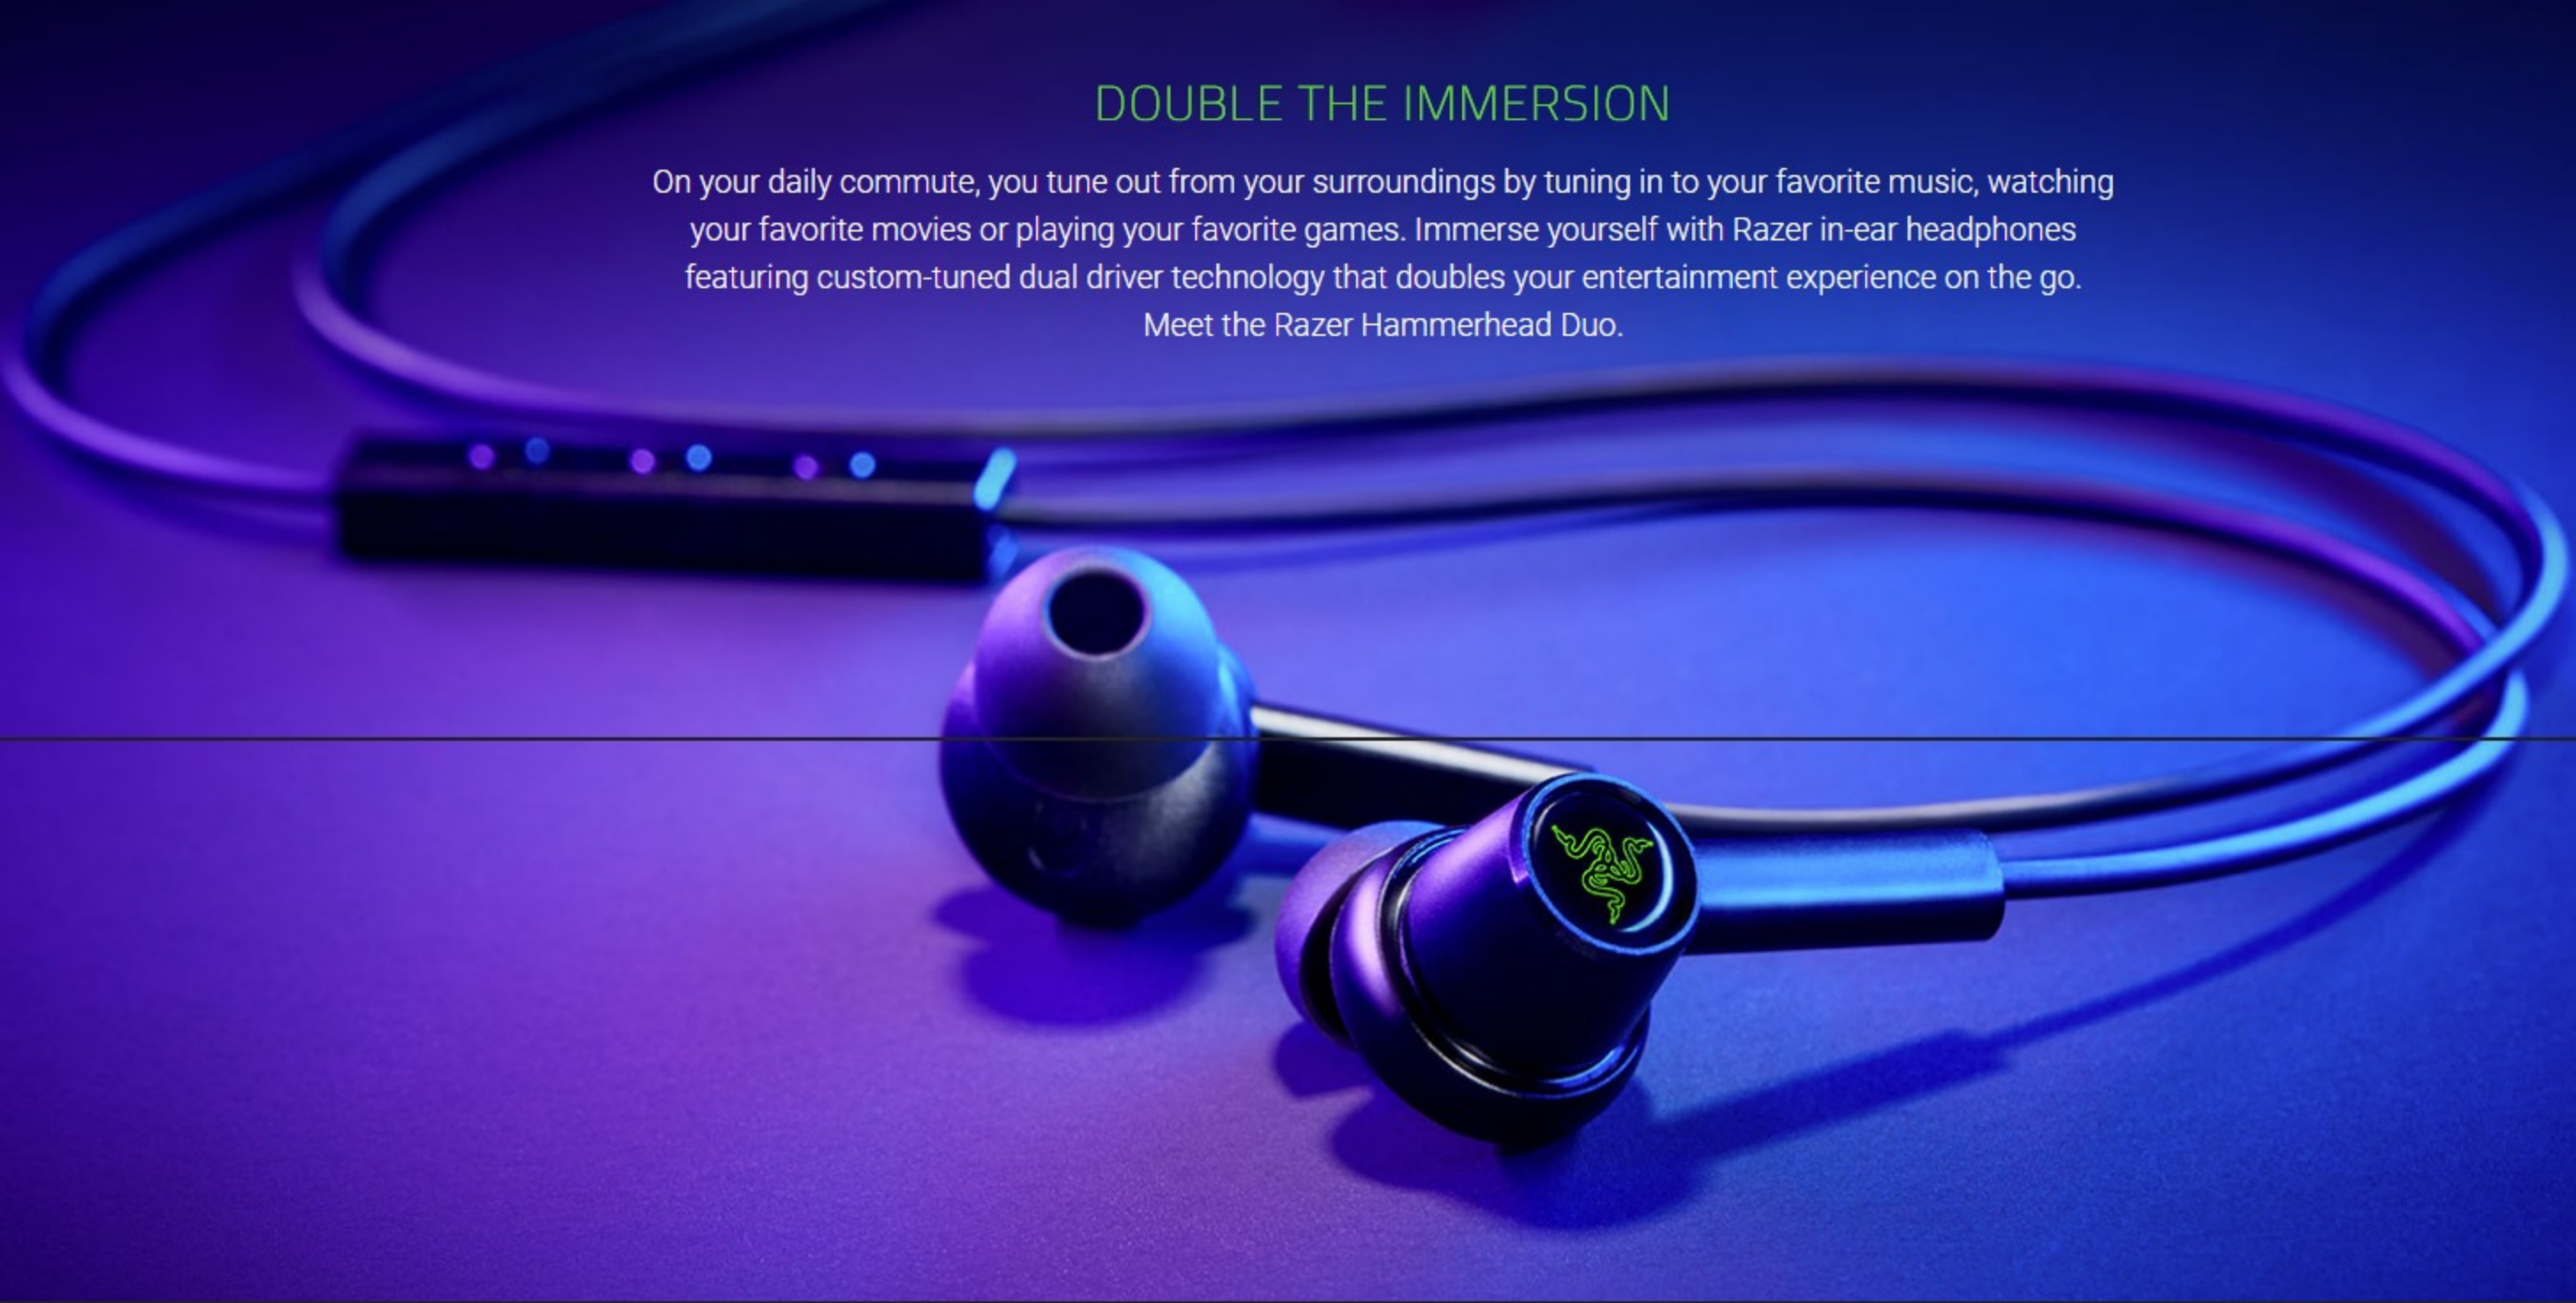

DOUBLE THE IMMERSION

On your daily commute, you tune out from your surroundings by tuning in to your favorite music, watching your favorite movies or playing your favorite games. Immerse yourself with Razer in-ear headphones featuring custom-tuned dual driver technology that doubles your entertainment experience on the go. Meet the Razer Hammerhead Duo.

DUAL DRIVER TECHNOLOGY

What makes dual drivers different from a single driver headphone is the ability to separate deep bass from mid and high frequencies. Dedicated dynamic and balanced armature drivers deliver rich and full range audio for superior clarity, so you'll experience greater immersive sound with music, movies, and games, wherever you go.

[Learn More >](#)

UNCOMPROMISED FEATURE SET

1. Three Silicone Tip Sizes
Various size options let you achieve a comfortable and secure fit that effectively reduces unwanted noise.

2. Aluminum Frame & Braided Cables
Its frame is robust to meet the demands of daily use, while the braided cables ensure you don't have to stress over tangling.

3. Inline Control & Mic
Whether it's taking a call on the road or quickly adjusting the volume, the inline control & mic keeps things fuss-free.

4. Analog 3.5mm Jack
The Razer Hammerhead Duo is ideal across multiple platforms, so it works perfectly with your mobile devices and PC.