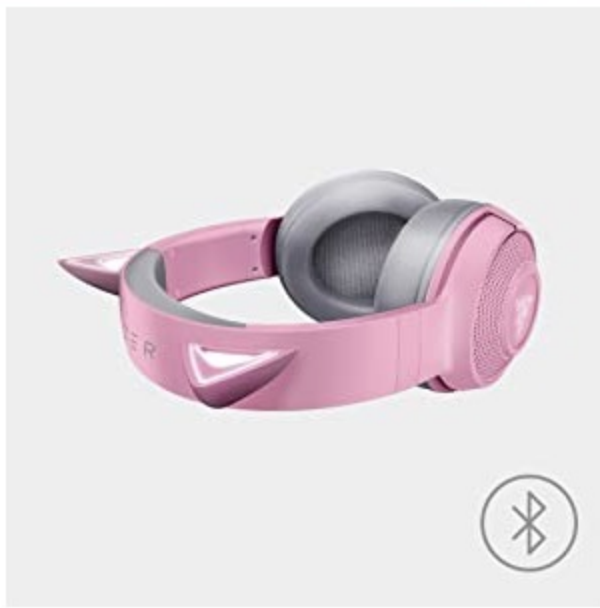

RAZER
KRAKEN BT KITTY
EDITION

THE MEOW FACTOR. NOW MOBILE.

Kitty Ears & Earcups Powered by Razer Chroma RGB

The style possibilities are endless—with 16.8 million colors and a suite of lighting effects, you'll be able to customize the headset to your heart's content.

Bluetooth 5.0

When not in Gaming Mode, its wireless connection remains just as stable and uses less power—meaning the headset can last up to 20 hours with lighting on, or up to 50 hours with the lighting off.

40ms Low Latency Connection

Activate Gaming Mode to boost the headset's wireless performance during competitive games, and be quicker to aim or react with audio and video that's even more in sync.

Custom-Tuned 40mm Drivers

At its core, the headset provides a rich audio experience that increases your gaming enjoyment, pushing out clear trebles and midrange as well as deep, impactful bass.

Beamforming Microphone

With a sweet spot for your voice that's designed to pick up less noise from every other direction, the mic has no problems helping you sound as good as you look.