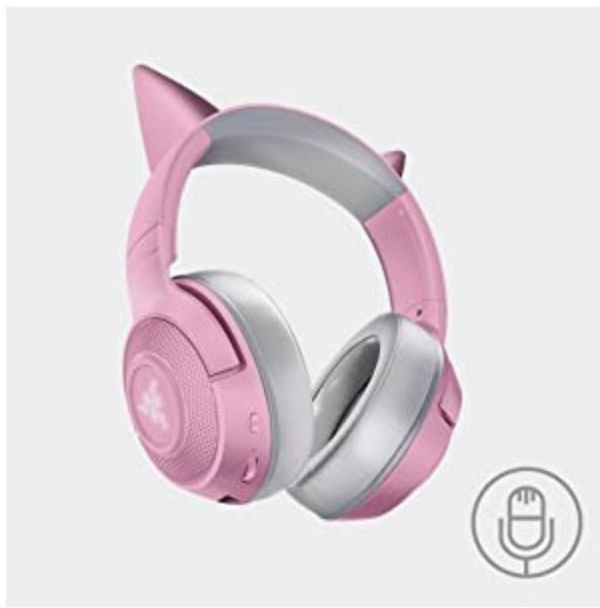

Bluetooth 5.0

When not in Gaming Mode, its wireless connection remains just as stable and uses less power—meaning the headset can last up to 20 hours with lighting on, or up to 50 hours with the lighting off.

40ms Low Latency Connection

Activate Gaming Mode to boost the headset's wireless performance during competitive games, and be quicker to aim or react with audio and video that's even more in sync.

Custom-Tuned 40mm Drivers

At its core, the headset provides a rich audio experience that increases your gaming enjoyment, pushing out clear trebles and midrange as well as deep, impactful bass.

Beamforming Microphone

With a sweet spot for your voice that's designed to pick up less noise from every other direction, the mic has no problems helping you sound as good as you look.