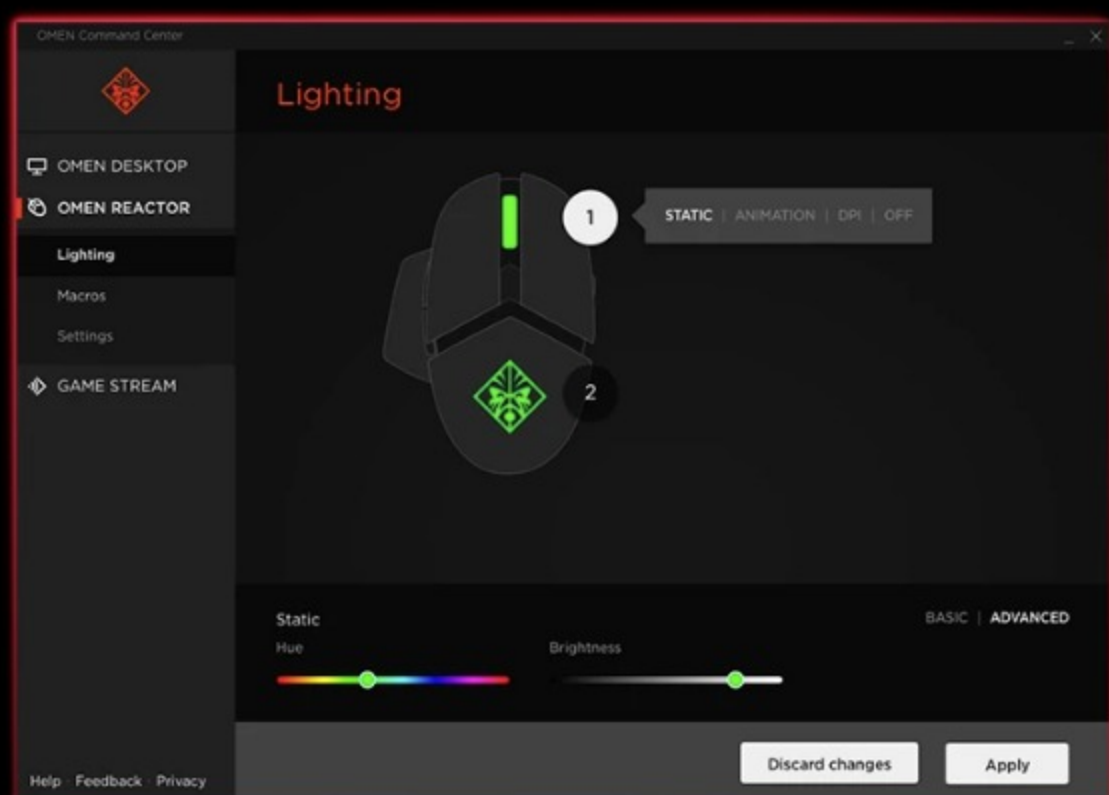

**ERGONOMIC SHAPE**

Remain comfortable during long gameplay sessions with a right handed ergonomic shape and thumbrest.

**ADJUSTABLE PALM REST HEIGHT**

No matter your type of grip, choose from multiple palm rest positions for remarkably comfortable gameplay.

**16,000 DPI OPTICAL SENSOR**

Equipped with the most advanced, esports-grade 16,000 DPI optical sensor for ultimate precision and speed.

**CUTTING-EDGE METAL CABLE**

Industry-first metal USB cable lies flat, eliminates kinking, and ensures long-lasting durability.

**ON-THE-FLY CONTROL**

Tailor the way you play with six customizable mouse buttons, including on-the-fly DPI control.

**POWERED BY OMEN COMMAND CENTER**

Lead the way to victory from OMEN Command Center, which gives you full control over your OMEN lineup. Customize lighting, performance and button functionality — the power is yours.

**RGB LIGHTING**

Customize scroll wheel and palm rest lighting with animated effects and 16.8 million color options.

**MACROS**

Easily create and assign detailed macro sequences to the mouse buttons.

**SETTINGS**