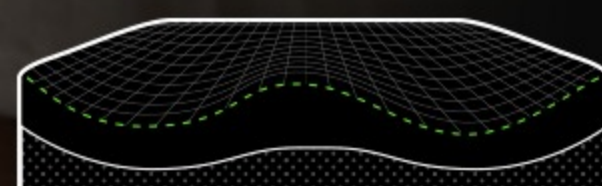

NOW AVAILABLE IN XL

Gamers come in all shapes and sizes—which is why we've created the Razer Iskur X in XL that's 15% larger than its standard variant so that everyone can experience perfect gaming form.

ERGONOMICALLY DESIGNED FOR hardcore GAMING

From its unique contours and angled seat edges, to its fully adjustable recline, tilt, and height, the Razer Iskur X supports a healthy sitting posture so you can game for hours in comfort.

MULTI-LAYERED SYNTHETIC LEATHER

This ergonomic gaming chair is wrapped in a material that not only feels great, but is tougher and more durable than standard PU leather, making it better suited to withstand the peeling that comes from long hours of daily use.

HIGH DENSITY FOAM CUSHIONS

For the perfect balance of support and comfort, the Razer Iskur X has plush, dense cushions which provide better contouring, allowing your weight to apply just enough pressure as they mold to support your unique body shape.