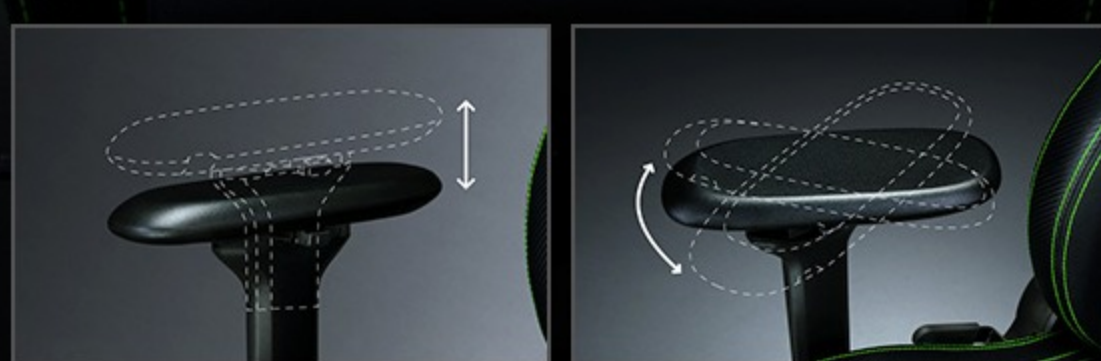

RAZER ISKUR X

CORE GAMING COMFORT

If solid gaming performance stems from solid support, then make comfort your edge with the Razer Iskur X. It's time to discover what essential support and comfort can bring to your game, with an ergonomic gaming chair designed for hardcore play.

ERGONOMICALLY DESIGNED FOR hardcore GAMING

From its unique contours and angled seat edges, to its fully adjustable recline, tilt, and height, the Razer Iskur X supports a healthy sitting posture so you can game for hours in comfort.

FOR GAMERS. BY GAMERS.™

ENGINEERED TO CARRY

With a steel-reinforced body, armrests and wheelbase, this ergonomic gaming chair can support a weight of up to 399 lbs/180 kg, and is ideal for gamers with a height of 6'-6"10" / 180-208 cm. It also features angled seat edges to maximize resting surface area.

2D ARMRESTS

The Razer Iskur X's armrests can be adjusted by height and rotated inwards or outwards, so your arms will always be in a natural, relaxed position when gaming.

ALSO AVAILABLE RAZER ISKUR

Achieve perfect gaming form for your marathon gaming sessions with the Razer Iskur—a gaming chair with a built-in ergonomic lumbar support system.