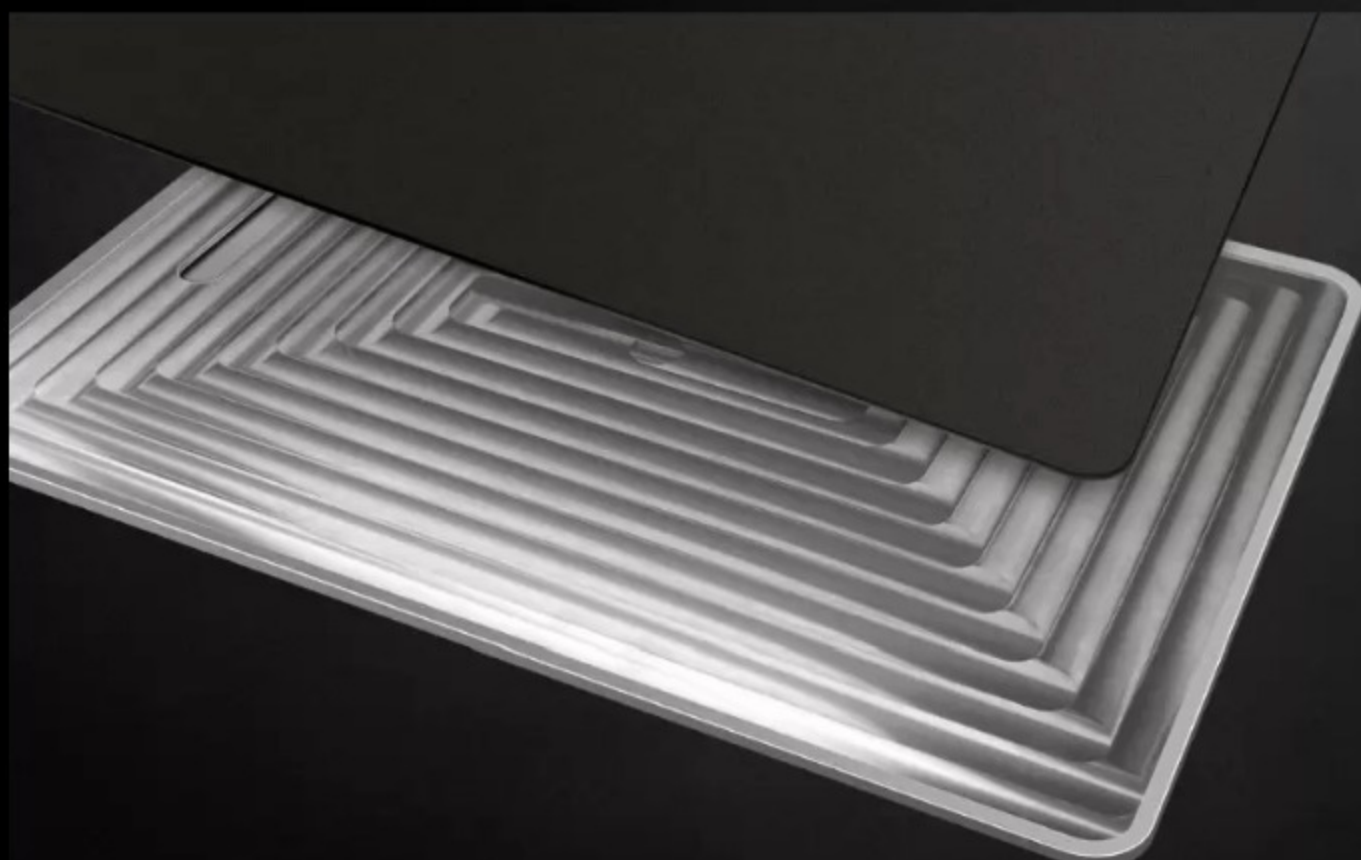

## AVAILABLE IN

Black | Gunmetal Grey | Mercury White | Quartz Pink

## OPTIMIZED SURFACE COATING

The Razer Invicta features an all-new, lab-tested coating with a specially chosen finish on both sides to enhance the surface's reflective quality. This ensures accurate sensor readings so there are no in-game jitters and tracking remains uninterrupted.

## TWO SIDES, ONE WINNING OUTCOME

You'll be prepared for every in-game situation since the Razer Invicta offers two sides designed for two completely different play styles. The slick-smooth SPEED surface lets your mouse glide freely and quickly to take out opponents before they even have a chance to react. The rough-textured CONTROL surface offers the optimum level of resistance leaving measured mouse movements and a tactile feel in your hand.

## ROBUST ALUMINUM BASE

A symbol of premium design and construction, the Razer Invicta is housed in an aircraft-grade aluminum base for added durability and to prevent the mouse mat from moving no matter how intensively you swipe. A small hole on the underside of the base allows for quick interchangeability between the CONTROL and SPEED sides of the surface during play.