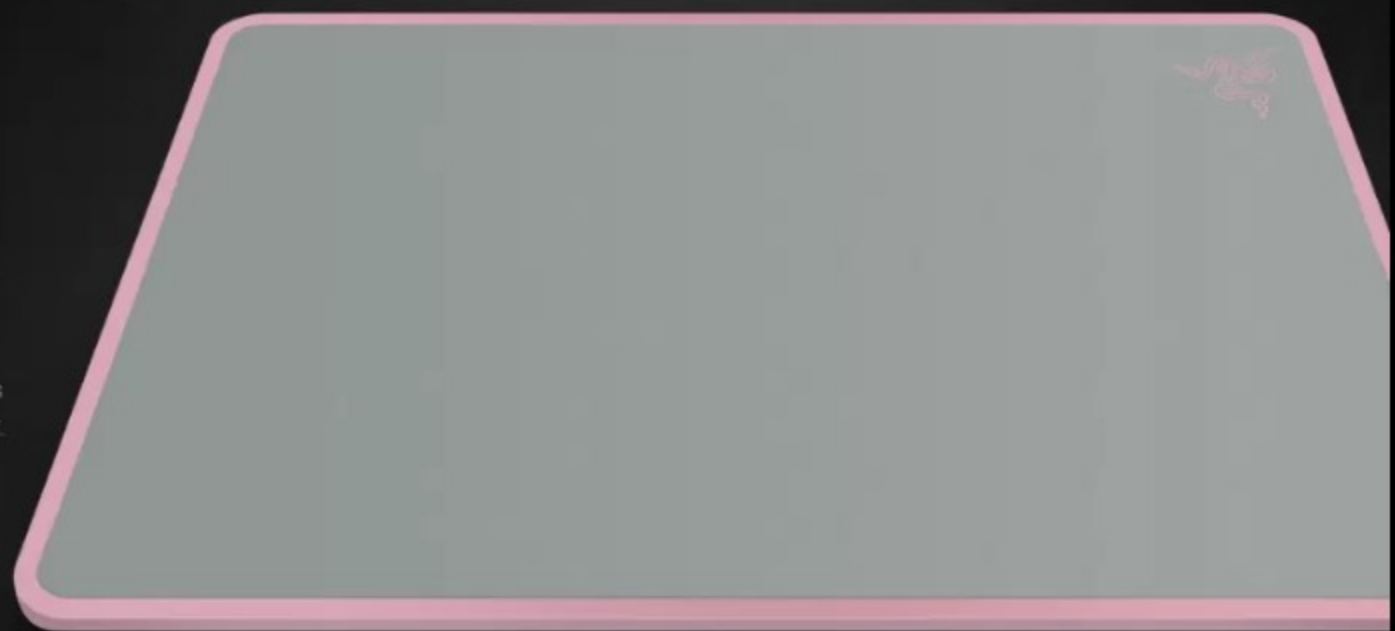

## AVAILABLE IN

Black | Gunmetal Grey | Mercury White | Quartz Pink

## OPTIMIZED SURFACE COATING

The Razer Invicta features an all-new, lab-tested coating with a specially chosen finish on both sides to enhance the surface's reflective quality. This ensures accurate sensor readings so there are no in-game jitters and tracking remains uninterrupted.

## TWO SIDES, ONE WINNING OUTCOME

You'll be prepared for every in-game situation since the Razer Invicta offers two sides designed for two completely different play styles. The slick-smooth SPEED surface lets your mouse glide freely and quickly to take out opponents before they even have a chance to react. The rough-textured CONTROL surface offers the optimum level of resistance leaving measured mouse movements and a tactile feel in your hand.

## ROBUST ALUMINUM BASE

A symbol of premium design and construction, the Razer Invicta is housed in an aircraft-grade aluminum base for added durability and to prevent the mouse mat from moving no matter how intensively you swipe. A small hole on the underside of the base allows for quick interchangeability between the CONTROL and SPEED sides of the surface during play.