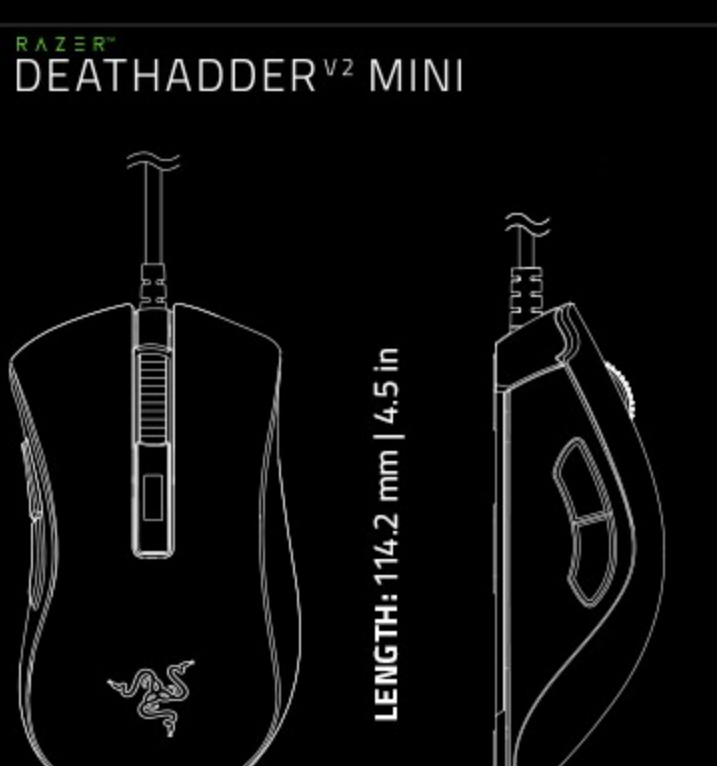

ON-BOARD MEMORY PROFILE

COMPARE AT A GLANCE

RAZER™ DEATHADDER V2 MINI

WIDTH: 65.4 mm | 2.6 in
GRIP WIDTH: 56 mm | 2.2 in
WEIGHT: 62 g | 0.14 lbs (excluding cable)

LENGTH: 114.2 mm | 4.5 in
HEIGHT: 38.5 mm | 1.5 in