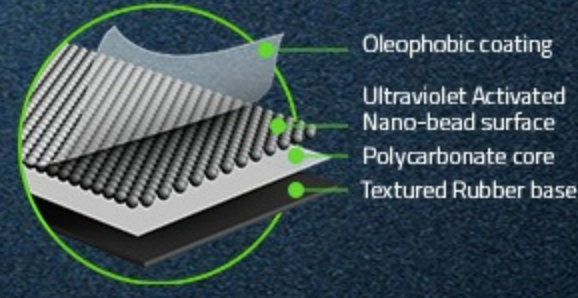

RAZER ACARI

QUICK SLICK FLICKS

Only the slickest survive—so bring swift victory with this gaming mouse mat. Armed with an ultra-low friction hard surface that satisfies your need for speed and a large surface area that offers freedom of movement, the Razer Acari is your best bet when going up against the impossible.

MAXIMUM SPEED AND GLIDE

Designed for a low coefficient of friction, the Acari lets you make larger, quicker swipes effortlessly, reducing fatigue. For the absolute optimal glide, pair it with a gaming mouse with 100% PTFE feet.

BEADED, TEXTURED HARD SURFACE

Optimized for greater precision, the mat's ultraviolet-activated nano-bead surface is layered with an oleophobic coating, and lab-tested to ensure maximum tracking accuracy and responsiveness with all current-gen Pixart sensors, keeping your aim true.

STURDY RESIN BUILD

The mat's surface is waterproof and humidity-resistant, allowing for a longer lifespan and easy routine cleaning.

ANTI-SLIP BASE

The mat's rubberized base is reinforced with a special grip texture that maintains a firm hold on your desk, ensuring a rock-solid foundation when you're making those epic flicks.