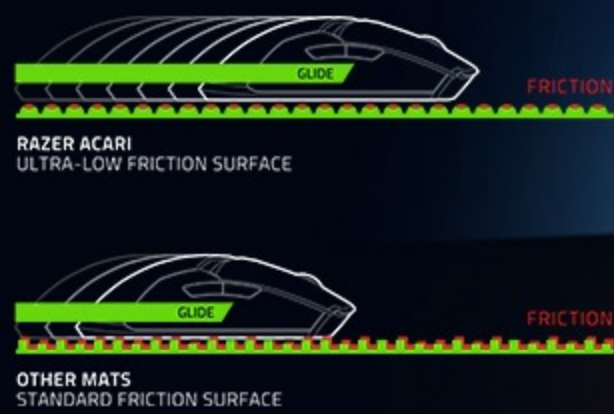

RAZER ACARI

QUICK SLICK FLICKS

Only the slickest survive—so bring swift victory with this gaming mouse mat. Armed with an ultra-low friction hard surface that satisfies your need for speed and a large surface area that offers freedom of movement, the Razer Acari is your best bet when going up against the impossible.

MAXIMUM SPEED AND GLIDE

Designed for a low coefficient of friction, the Acari lets you make larger, quicker swipes effortlessly, reducing fatigue. For the absolute optimal glide, pair it with a gaming mouse with 100% PTFE feet.

BEADED, TEXTURED HARD SURFACE

Optimized for greater precision, the mat's ultraviolet-activated nano-bead surface is layered with an oleophobic coating, and lab-tested to ensure maximum tracking accuracy and responsiveness with all current-gen Pixart sensors, keeping your aim true.

LARGE SURFACE AREA

Larger than the average medium-sized gaming mouse mat, the Acari's generous 420 x 320mm surface allows you to make broad swipes without worry of running out of space, especially if you're on a low DPI setting.