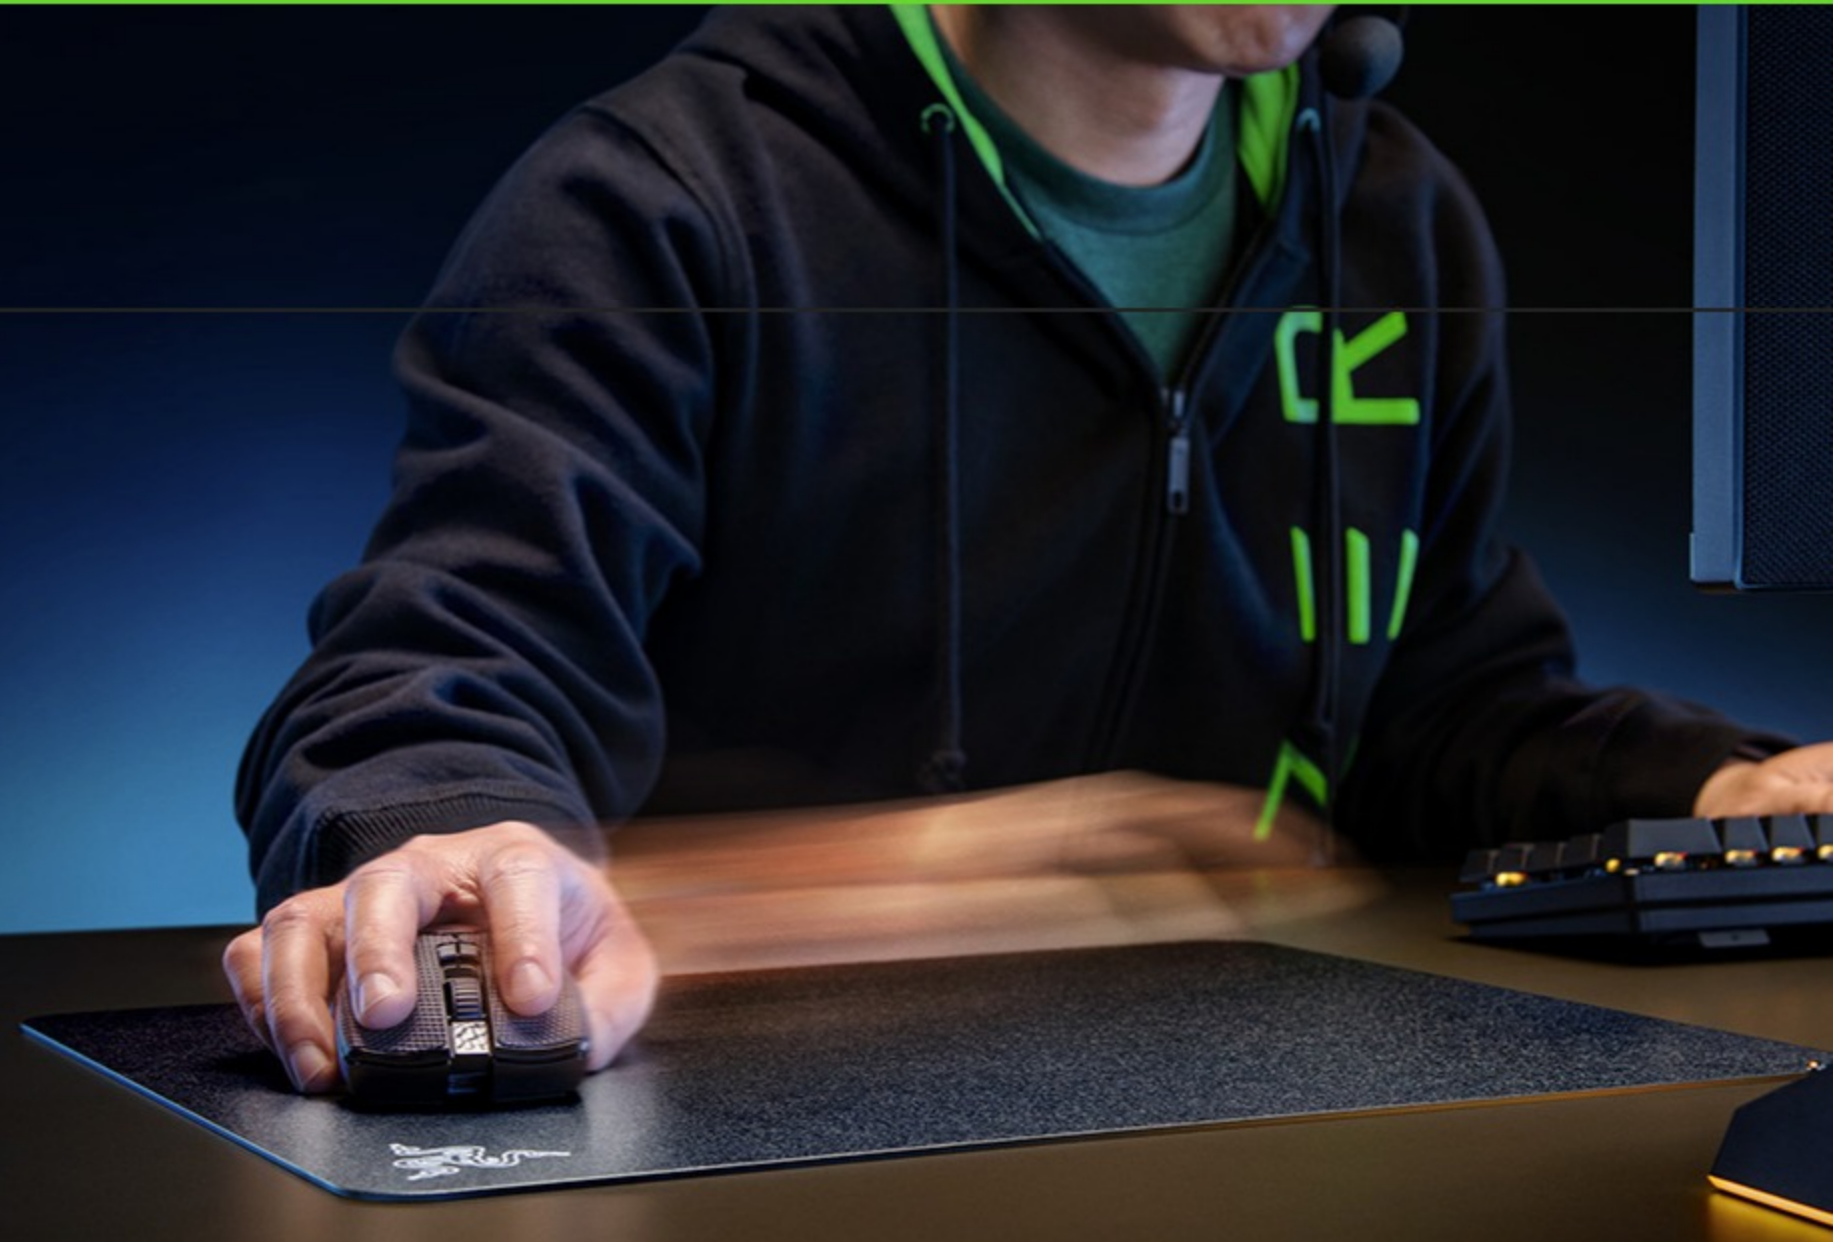

RAZER ACARI

QUICK SLICK FLICKS

Only the slickest survive—so bring swift victory with this gaming mouse mat. Armed with an ultra-low friction hard surface that satisfies your need for speed and a large surface area that offers freedom of movement, the Razer Acari is your best bet when going up against the impossible.

MAXIMUM SPEED AND GLIDE

Designed for a low coefficient of friction, the Acari lets you make larger, quicker swipes effortlessly, reducing fatigue. For the absolute optimal glide, pair it with a gaming mouse with 100% PTFE feet.

BEADED, TEXTURED HARD SURFACE

Optimized for greater precision, the mat's ultraviolet-activated nano-bead surface is layered with an oleophobic coating, and lab-tested to ensure maximum tracking accuracy and responsiveness with all current-gen Pixart sensors, keeping your aim true.

STURDY RESIN BUILD

The mat's surface is waterproof and humidity-resistant, allowing for a longer lifespan and easy routine cleaning.

ANTI-SLIP BASE

The mat's rubberized base is reinforced with a special grip texture that maintains a firm hold on your desk, ensuring a rock-solid foundation when you're making those epic flicks.