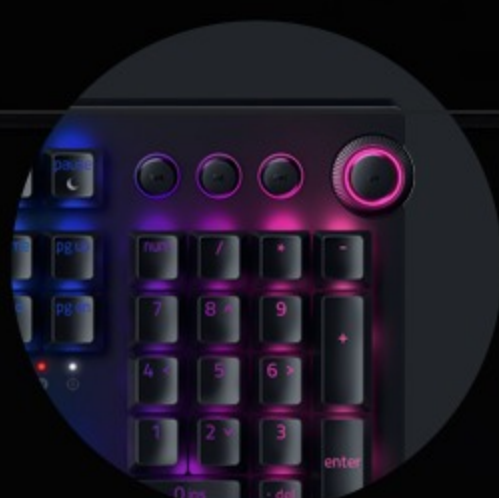

MULTI-FUNCTION DIGITAL DIAL AND 4 MEDIA KEYS

Configure them to pause, play, skip and tweak everything from brightness to volume—the ultimate convenience as you enjoy your entertainment.