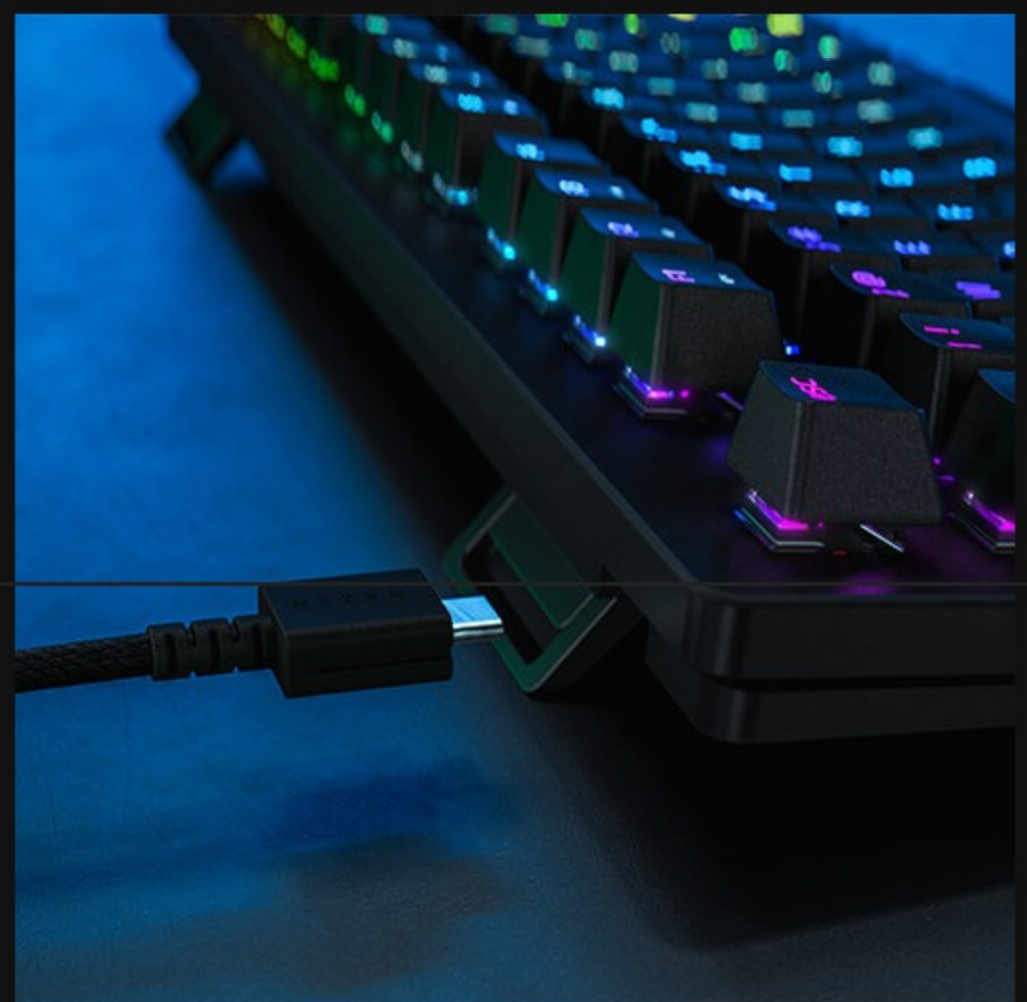

Tested to have an industry-leading durability of up to 100 million keystrokes, the Razer™ Linear Optical Switches are also well-equipped to withstand the rigors of training and competitive play.

[See how it works >](#)

## DOUBLESHOT PBT KEYCAPS

Harder and more durable than ABS or PVC, PBT is a thermoplastic that gives the keycaps their premium feel and quality—a tough, textured finish that holds up well against intense use.

Made with doubleshot molding to ensure the labels never wear off, they display the thinnest font ever designed on a PBT keycap to provide a clean, minimalist aesthetic.

## DETACHABLE TYPE-C CABLE

Unpack, plug and play with minimal fuss as you move from tournament to tournament. A secure latch ensures that the cable stays connected throughout gameplay.