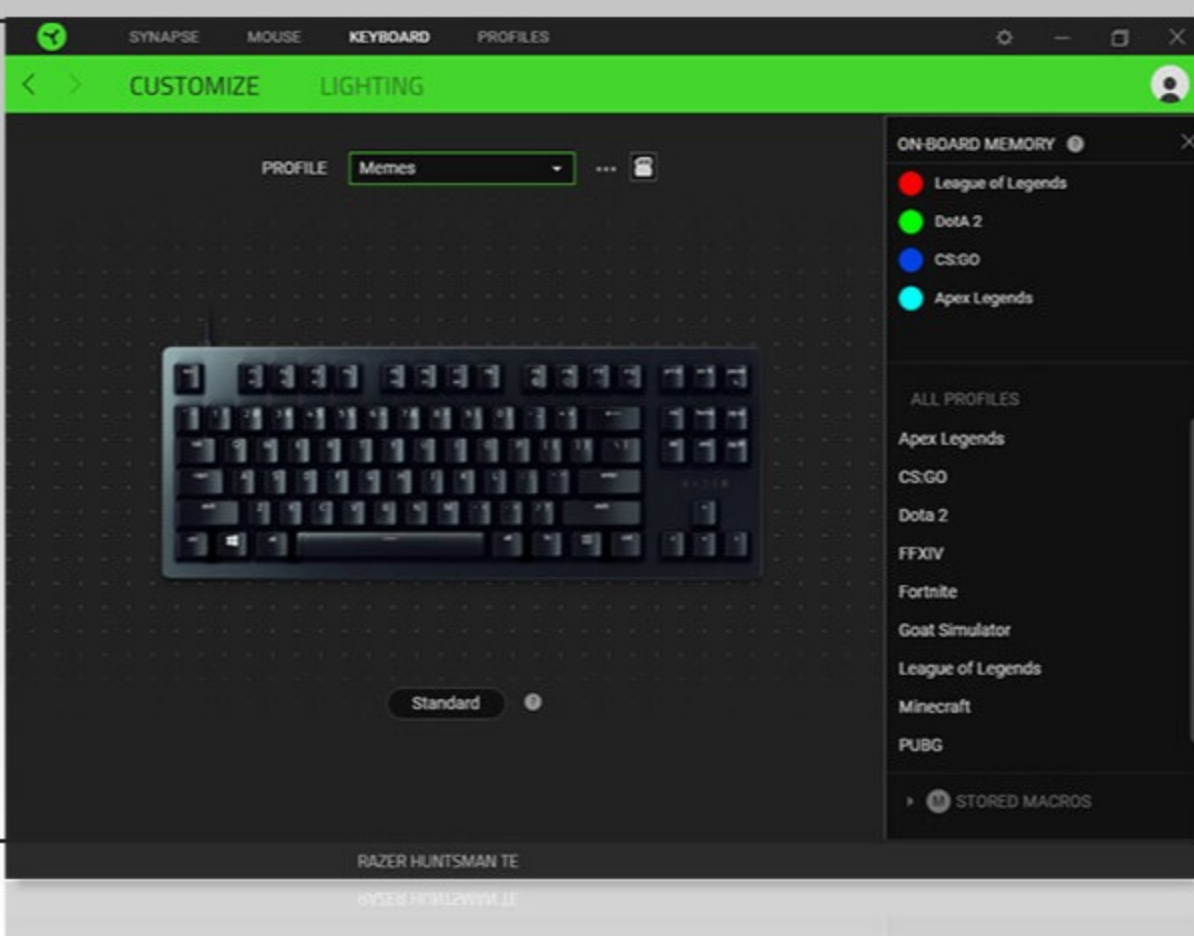

## RAZER™ LINEAR OPTICAL SWITCH

With 1.0mm optical actuation that registers at the speed of light, expect nothing but instant response from every keystroke, as you react and execute clutch plays with clinical efficiency.

Tested to have an industry-leading durability of up to 100 million keystrokes, the Razer™ Linear Optical Switches are also well-equipped to withstand the rigors of training and competitive play.

[See how it works >](#)

Made with doubleshot molding to ensure the labels never wear off, they display the thinnest font ever designed on a PBT keycap to provide a clean, minimalist aesthetic.

## ONBOARD MEMORY

Bring your settings anywhere and be match-ready in no time. Activate up to 5 profile configurations from its onboard memory or custom settings via cloud storage.