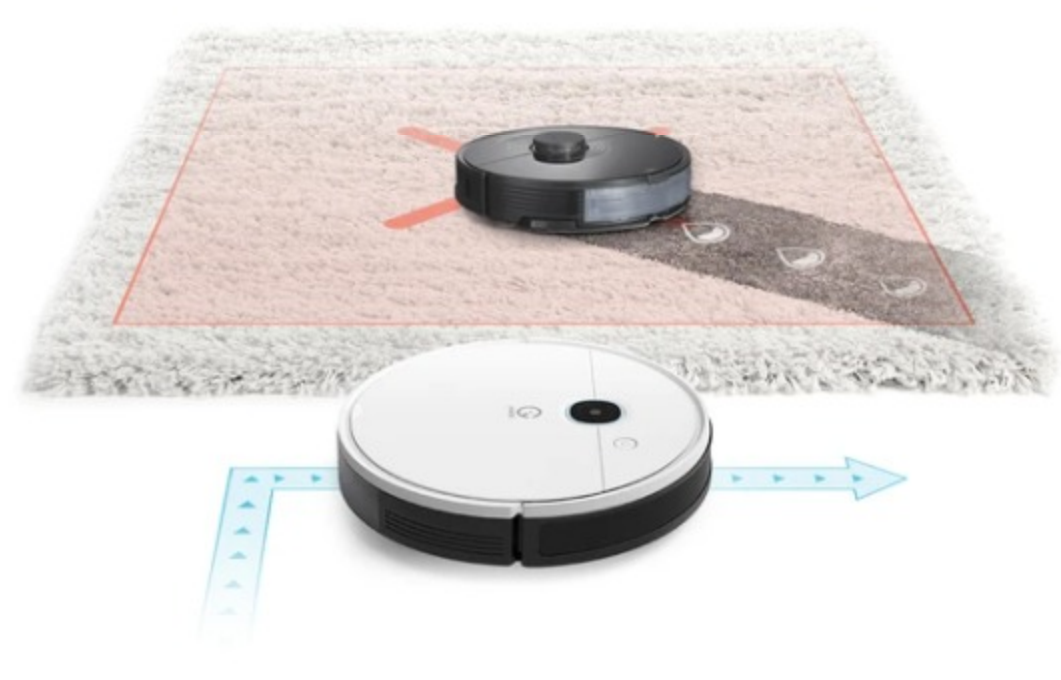

yeedi vac station

A 3-in-1 Home Cleaning Hero

Vacuums, mops and self-empties its dustbin for up to 30 days

Vacuum and Mop at the Same Time

yeedi vac station is a multi-tasker that vacuums and mops at the same time with 3000Pa strong suction power and a smart mopping system. Leaving your floor twice clean with a single use.

Strongest Cleaning Power Ever

Boast the strongest 3000Pa suction power in the market, yeedi vac station sweeps up pet hair, crumbs, and dirt embedded in your hard floor and carpet.

Ultrasonic Carpet Sensor

Powered by ultrasonic technology, yeedi's advanced carpet detection sensor smartly identifies your floor type to plan the cleaning method accordingly. It'll crank suction power and avoid mopping when on the carpet.

No Corner of Your Home Goes Untouched

The **visual mapping** technology works seamlessly with the advanced **floor tracking sensor** to map out your place like a GPS. No more haphazard bumping or missing spots.