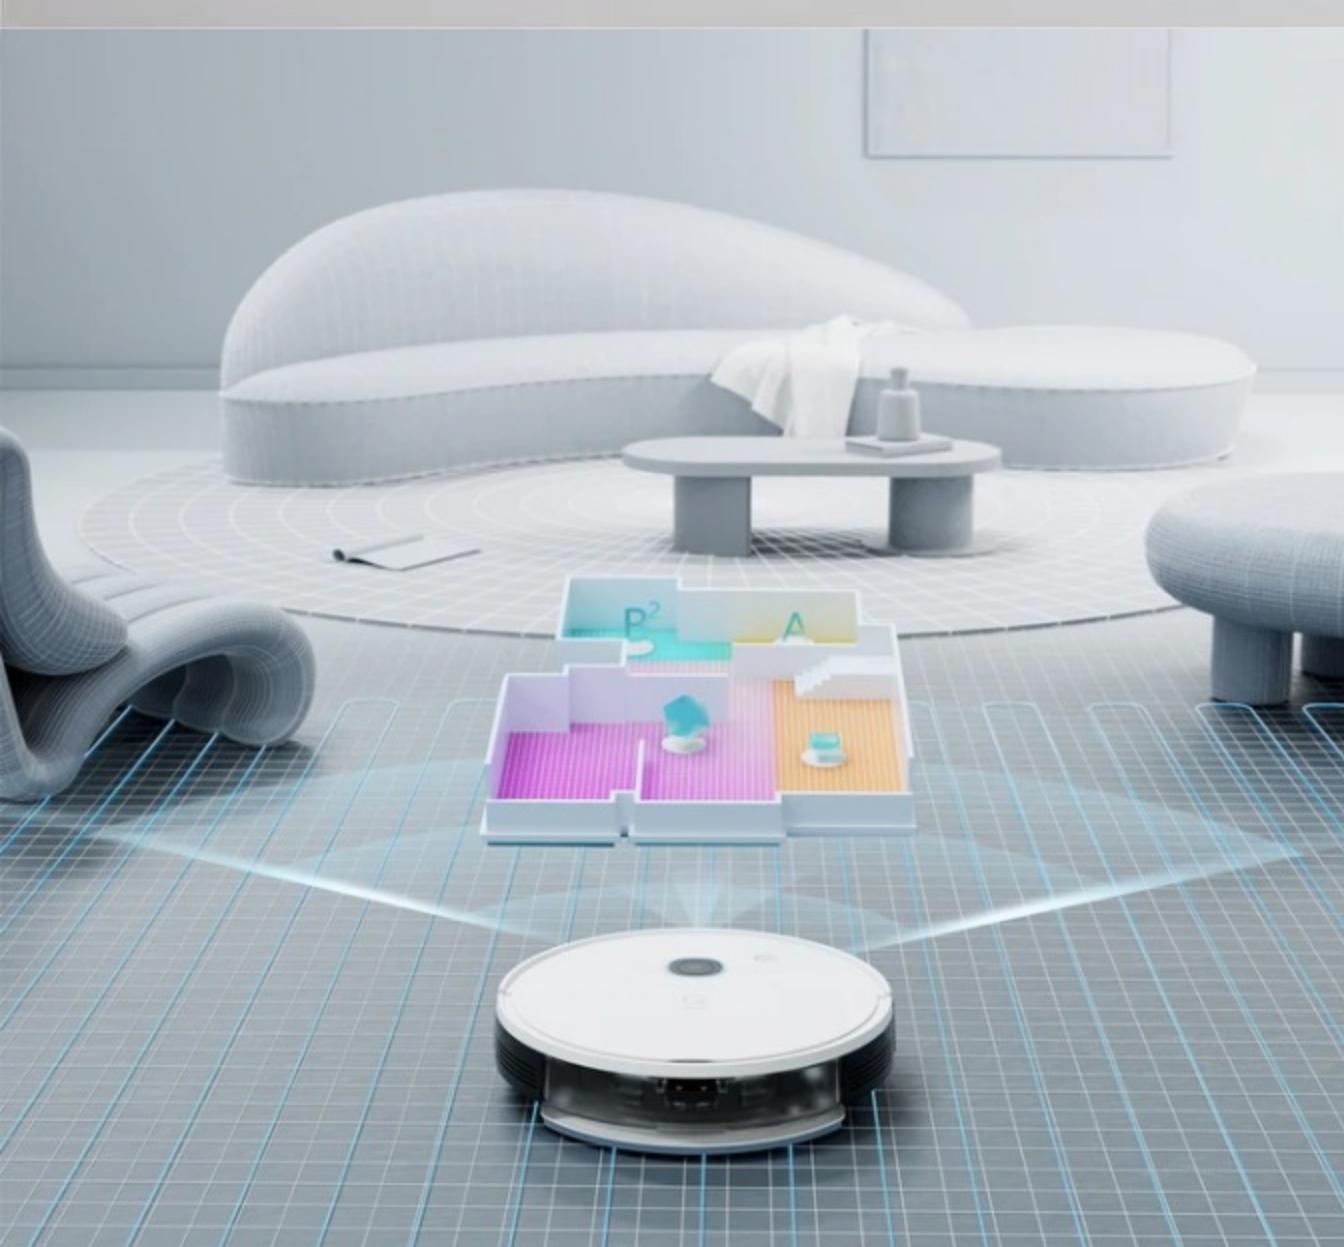

yeedi vac station

A 3-in-1 Home Cleaning Hero

Vacuums, mops and self-empties its dustbin for up to 30 days

Vacuum and Mop at the Same Time

yeedi vac station is a multi-tasker that vacuums and mops at the same time with 3000Pa strong suction power and a smart mopping system. Leaving your floor twice clean with a single use.

Powered by ultrasonic technology, yeedi's advanced carpet detection sensor smartly identifies your floor type to plan the cleaning method accordingly. It'll crank suction power and avoid mopping when on the carpet.

Monthly Miracle Dust-Free Utopia

Bid adieu to frequent smelly dustbin cleanings. yeedi vac station automatically disposes of dirt in the dustbin and holds up to 30 days of dirt and debris. So you can forget the weekly cleanings and focus on what really matters.

No Corner of Your Home Goes Untouched

The **visual mapping** technology works seamlessly with the advanced **floor tracking sensor** to map out your place like a GPS. No more haphazard bumping or missing spots.