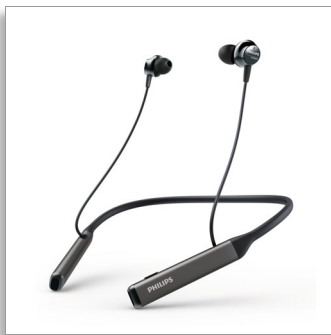

Philips
Hi-Res Audio wireless in-
ear headphones,

12.2mm drivers/ closed-back

In-ear
Neckband

TAPN505BK

Always there. No distractions

Hi-Res Audio wireless ANC neckband

Stay focused with the wireless noise-canceling in-ear headphones that give you up to 14 hours play time. The lightweight neckband makes it easy to keep these headphones close. Up-to-the-minute smart functionality keeps you organized.

From focus playlist to vital call

- Smart pairing. Automatically find your Bluetooth device
- Google Assistant. Manage your life on the move
- Built-in mic with echo cancellation for clear audio
- Rapid charge. Charge for 5 minutes, get 2 hours play

All-day comfort

- Slender neckband for all-day wearing. Carry pouch
- Oval acoustic tube. Comfort and passive noise isolation

PHILIPS

Hi-Res Audio wireless in-ear headphones,
12.2mm drivers/ closed-back In-ear, Neckband

Easily fine-tune.

Three sizes of interchangeable rubber ear-tip covers create a perfect seal. Flexible wing tips fit securely under the ridge of your ear. No matter how hard you go, these sports headphones stay where you need them.