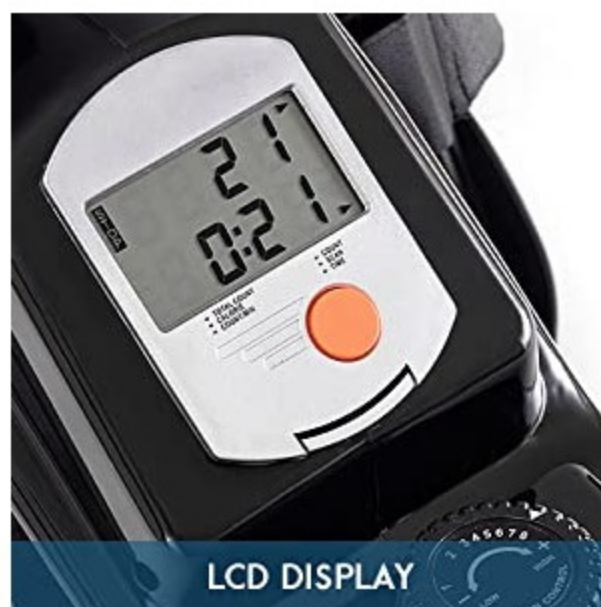

GYMAX Magnetic Rower

Great exercise equipment for your home or private gym

Exercise different parts of your body with one tool

Stay durable with its aluminum alloy beam that wont rust

LCD monitor shows your total count, calories, count per min, count, scan and time

8 Level magnetic tension resistance for a variety of body types and age

Large textured pedals with safety straps make your feet remain in place

U shaped seat on rollers that glide smoothly with every row

Specifications:

- Color : Black + Gray
- Net weight : 43 lbs
- Max loading : 221 lbs
- Weight of flywheel : 9 lbs
- Folding size : 22.5" (L) x 18.5" (W) x 58" (H)
- Overall dimension : 60" (L) x 18.5" (W) x 18.5" (H)
- Package includes :
- 1 x magnetic rower

NON-SLIP HANDLE

LCD DISPLAY

NON-SLIP HANDLE

FOLDING SUPPORT

ERGONOMIC FOOT PLATES

U-SHAPE SEAT