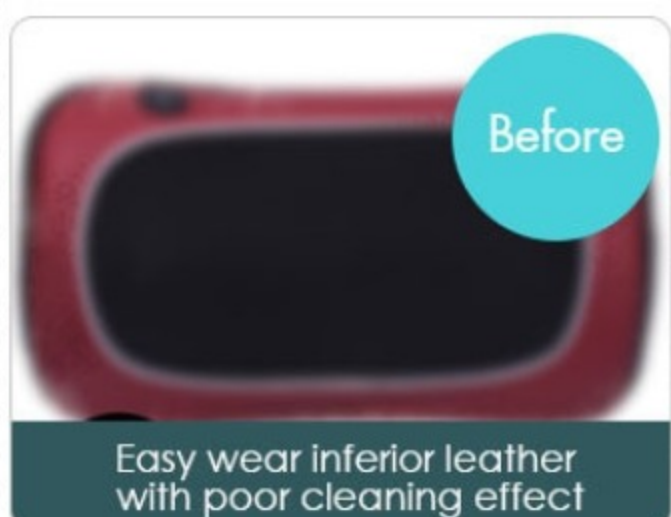

Neck and Back Massager Pillow

Overheat Protection

15 mins Auto Shut-off Function

Stepped Temperature Design

SAY GOODYBYE TO YOUR PAIN

FULL RELAXATION FROM NECK TO FOOT

Comfort Index

Cleanliness Index

Safety Index

Breathable mesh fabric

Selected zipper

Fine sewing details

Elastic straps for holding in place