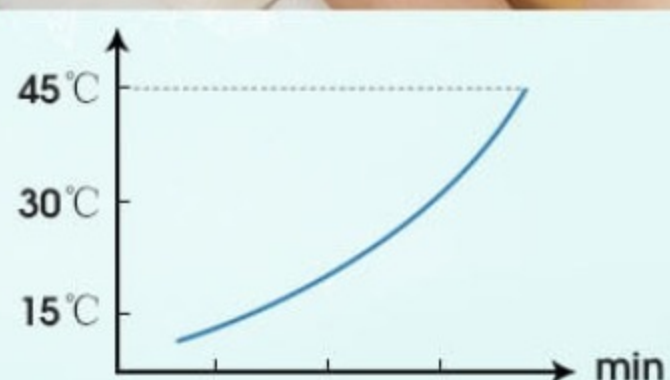

Neck and Back Massager Pillow

Overheat Protection

15 mins Auto Shut-off Function

Stepped Temperature Design

SAY GOODYBYE TO YOUR PAIN

FULL RELAXATION FROM NECK TO FOOT

Comfort Index

Cleanliness Index

Safety Index

Breathable mesh fabric

Selected zipper

Fine sewing details

Elastic straps for holding in place