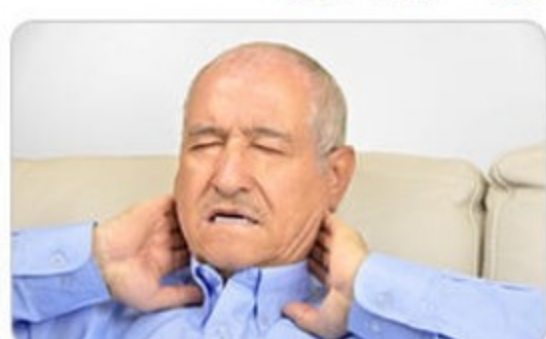

Neck and Back Massager Pillow

Overheat Protection

15 mins Auto Shut-off Function

Stepped Temperature Design

SAY GOODYBYE TO YOUR PAIN

FULL RELAXATION FROM NECK TO FOOT

Comfort Index

Cleanliness Index

Safety Index

Breathable mesh fabric

Selected zipper

Fine sewing details

Elastic straps for holding in place