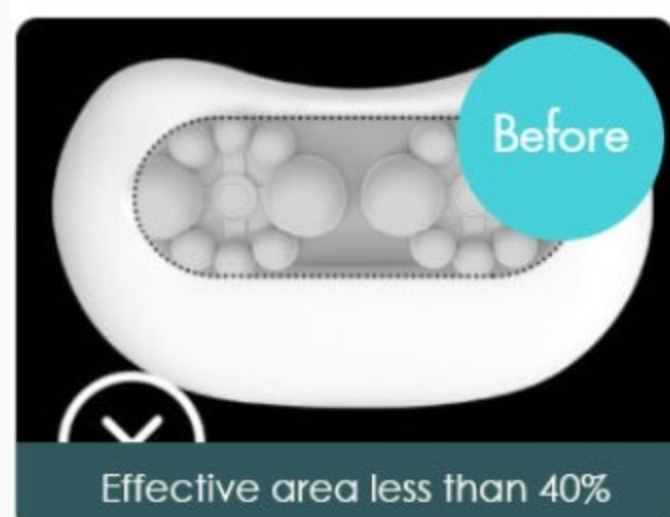

Neck and Back Massager Pillow

Overheat Protection

15 mins Auto Shut-off Function

Stepped Temperature Design

SAY GOODYBYE TO YOUR PAIN

FULL RELAXATION FROM NECK TO FOOT

Comfort Index

Cleanliness Index

Safety Index

Breathable mesh fabric

Selected zipper

Fine sewing details

Elastic straps for holding in place